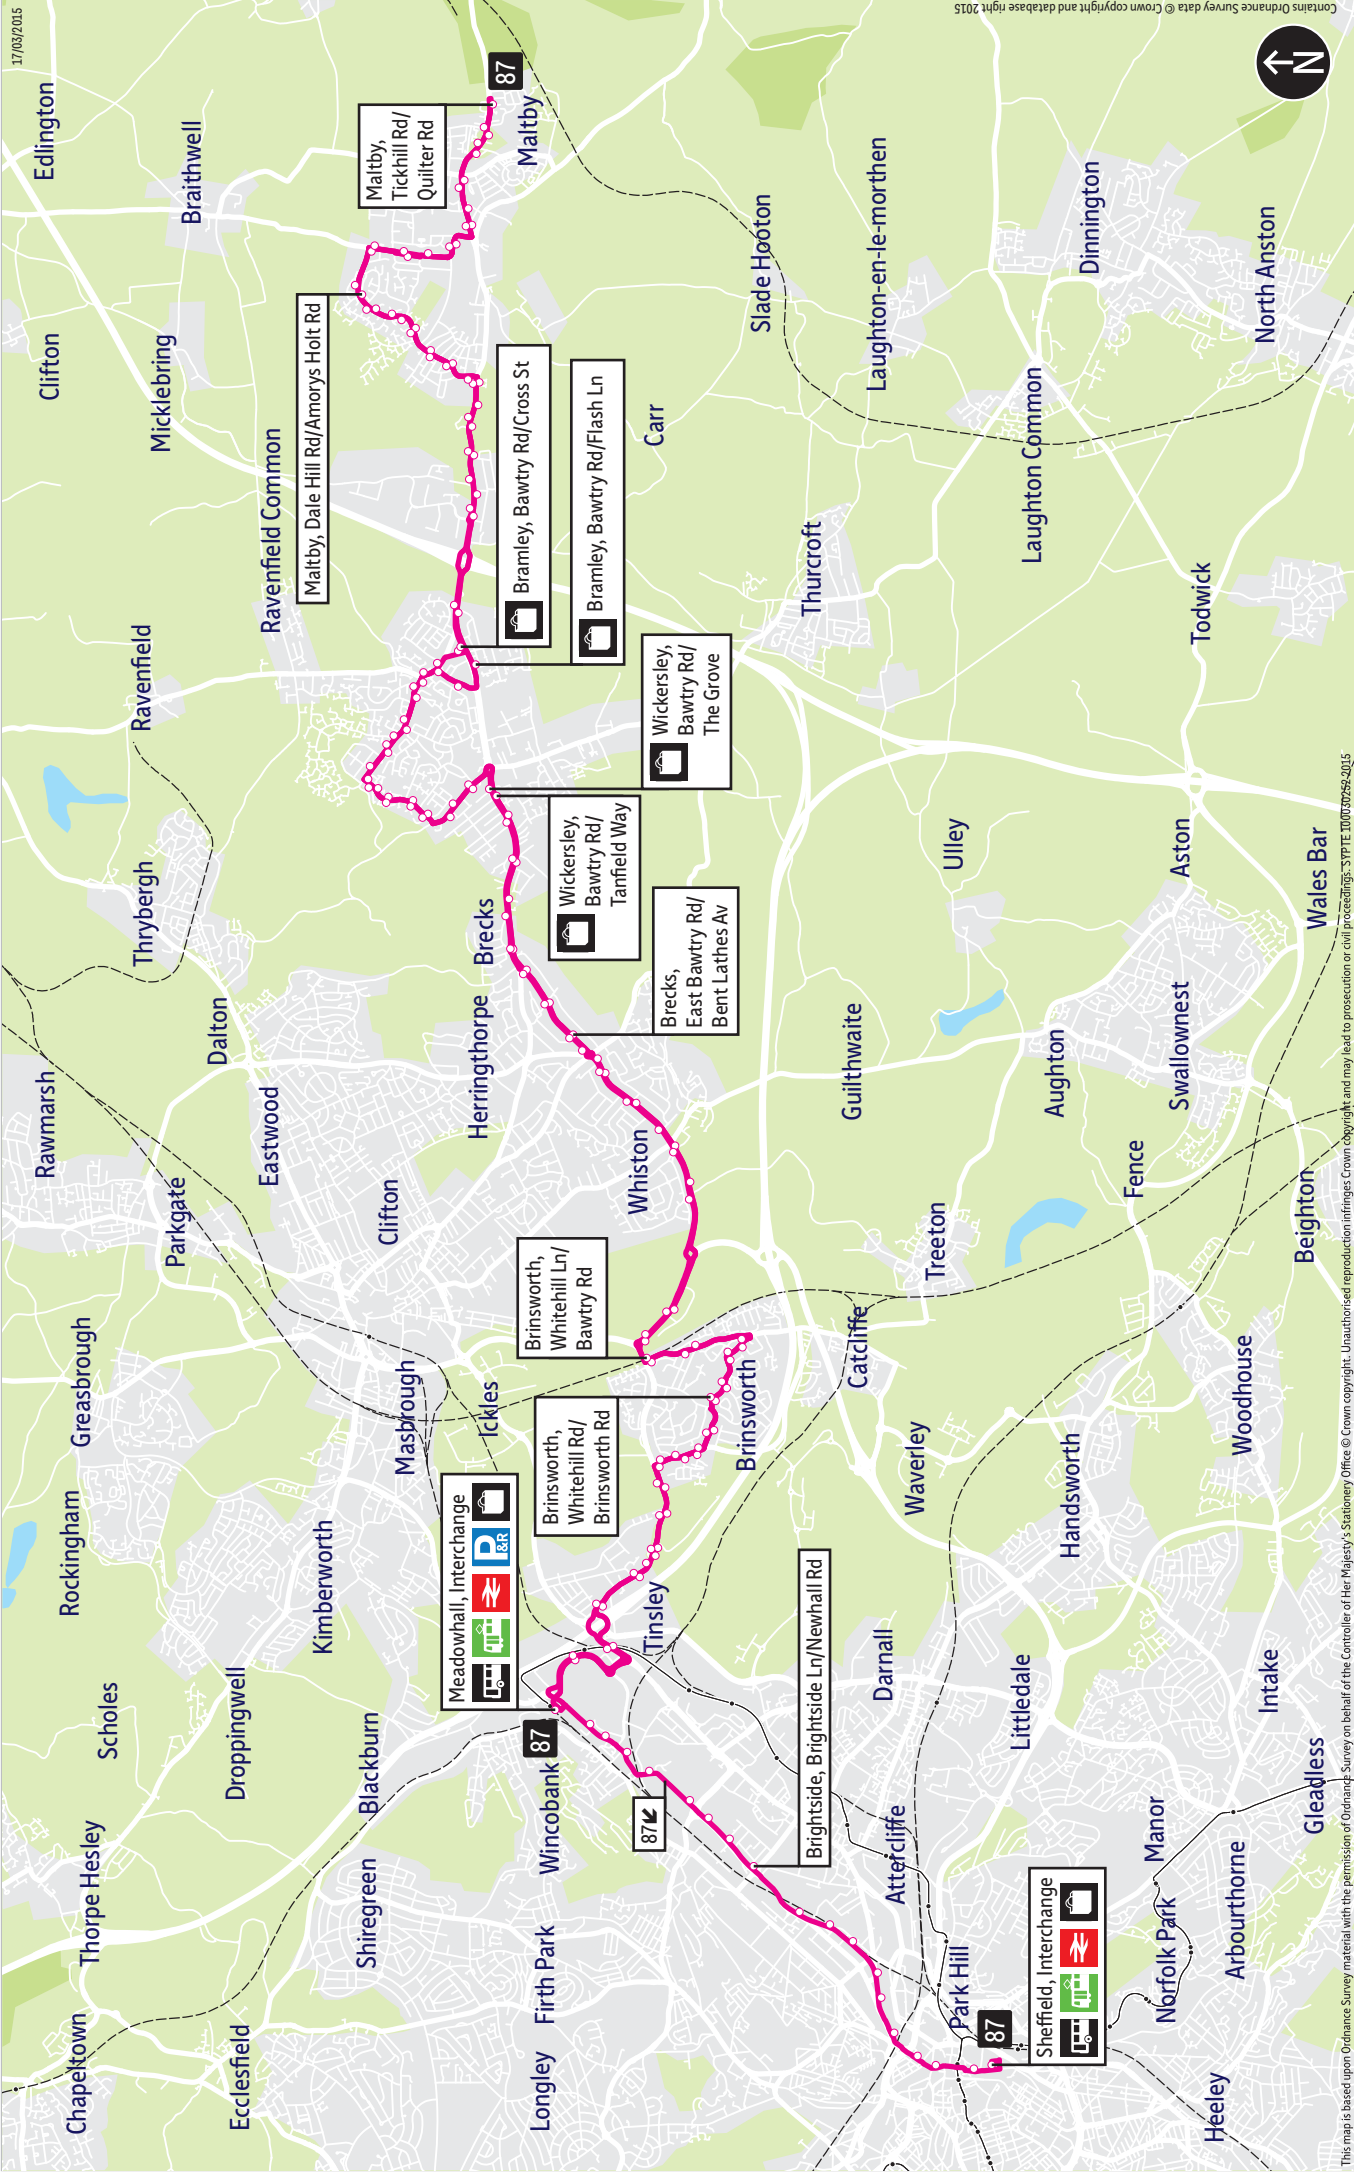

Bus service(s)

87

Valid from: 03 September 2017

Areas served

Sheffield (one Mon - Fri journey only)
Meadowhall
Brinsworth
Wickersley
Bramley
Maltby

Places on the route

Meadowhall Interchange

What's changed

-  = Terminus point
-  = Public transport
-  = Shopping area
-  = Bus route & stops
-  = Rail line & station
-  = Tram route & stop

This map is based upon Ordnance Survey material with the permission of Ordnance Survey on behalf of the Controller of Her Majesty's Stationery Office. © Crown copyright. Unauthorised reproduction infringes Crown copyright and may lead to prosecution or civil proceedings. SYPTE 100073025-2015

Stopping points for service 87

Meadowhall, Interchange ▶ Meadowhall Way ▶ **Tinsley** ▶ Sheffield Road ▶ Bawtry Road ▶ **Brinsworth** ▶ Bonet Lane ▶ Brinsworth Lane ▶ Whitehill Road ▶ Whitehill Lane ▶ **Canklow** ▶ West Bawtry Road ▶ **Whiston** ▶ East Bawtry Road ▶ **Brecks** ▶ Bawtry Road ▶ **Listerdale** ▶ **Wickersley** ▶ Northfield Lane ▶ **Flanderwell** ▶ Fleming Way ▶ **Sunnyside** ▶ Flanderwell Lane ▶ **Bramley** ▶ Main Street ▶ Cross Street ▶ Bawtry Road ▶ **Hellaby** ▶ Rotherham Road ▶ Addison Road ▶ Dale Hill Road ▶ Braithwell Road ▶ High Street ▶ **Maltby, Tickhill Road**

Maltby, Tickhill Road ▶ High Street ▶ Braithwell Road ▶ Dale Hill Road ▶ Addison Road ▶ Rotherham Road ▶ **Hellaby** ▶ Bawtry Road ▶ **Bramley** ▶ Church Lane ▶ Flanderwell Lane ▶ **Sunnyside** ▶ Fleming Way ▶ **Flanderwell** ▶ Northfield Lane ▶ **Wickersley** ▶ Bawtry Road ▶ **Listerdale** ▶ **Brecks** ▶ East Bawtry Road ▶ **Whiston** ▶ West Bawtry Road ▶ **Canklow** ▶ **Brinsworth** ▶ Whitehill Lane ▶ Whitehill Road ▶ Brinsworth Lane ▶ Bonet Lane ▶ Bawtry Road ▶ **Tinsley** ▶ Sheffield Road ▶ Meadowhall Way ▶ **Meadowhall, Interchange**