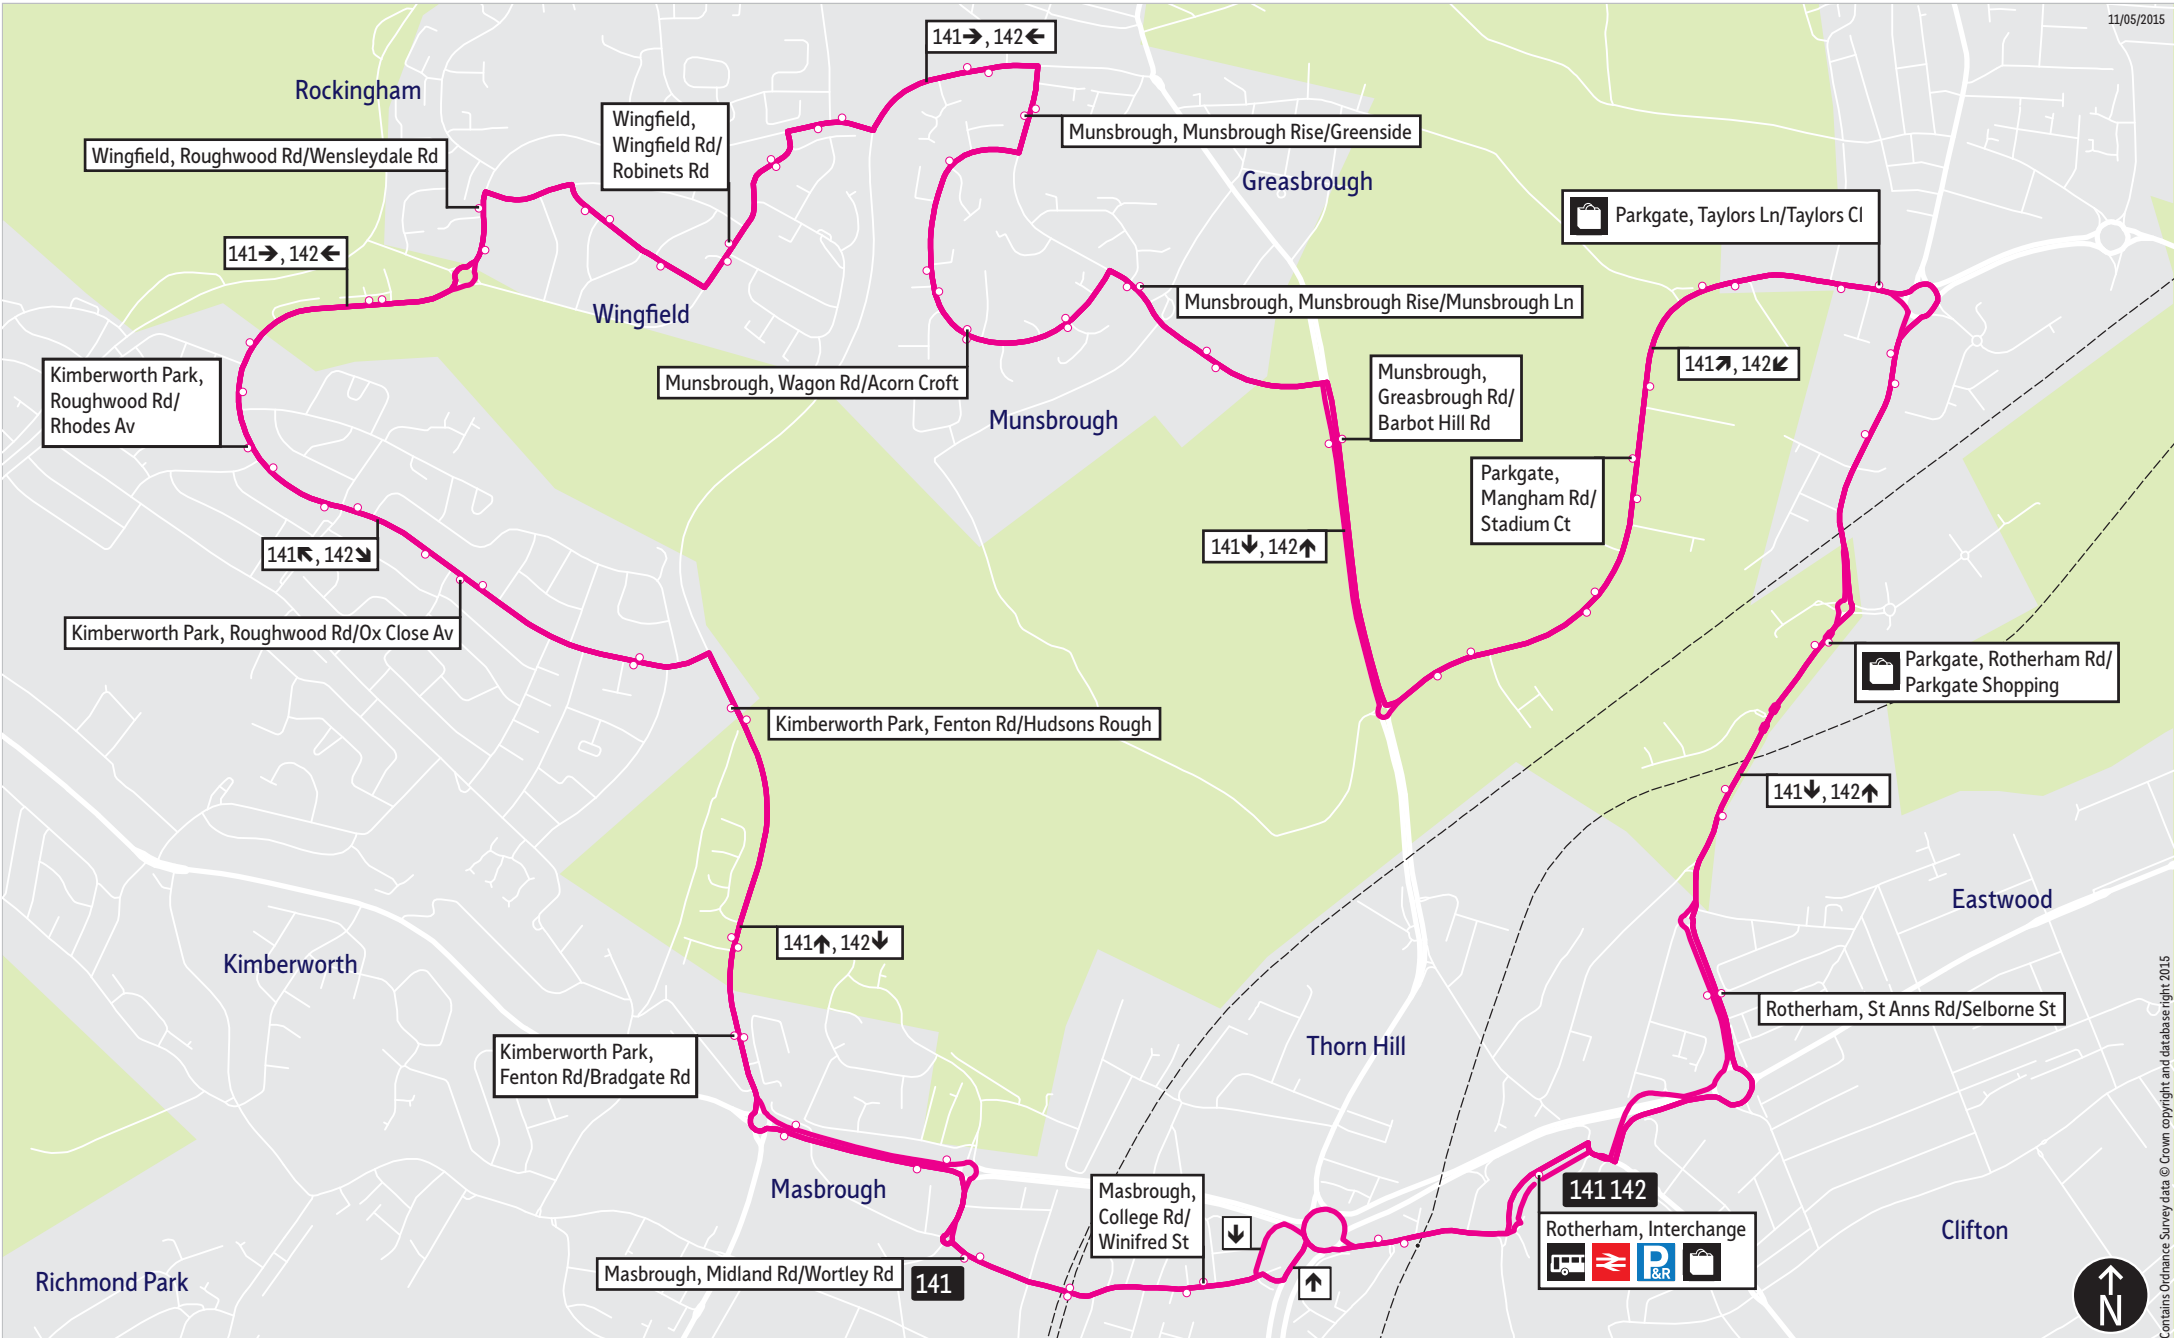

Bus route map for services 141 and 142

11/05/2015

■ = Terminus point
🚌 🚏 🚶 P R = Public transport
🛒 = Shopping area
—●— = Bus route & stops
- - - - = Rail line & station
—●— = Tram route & stop