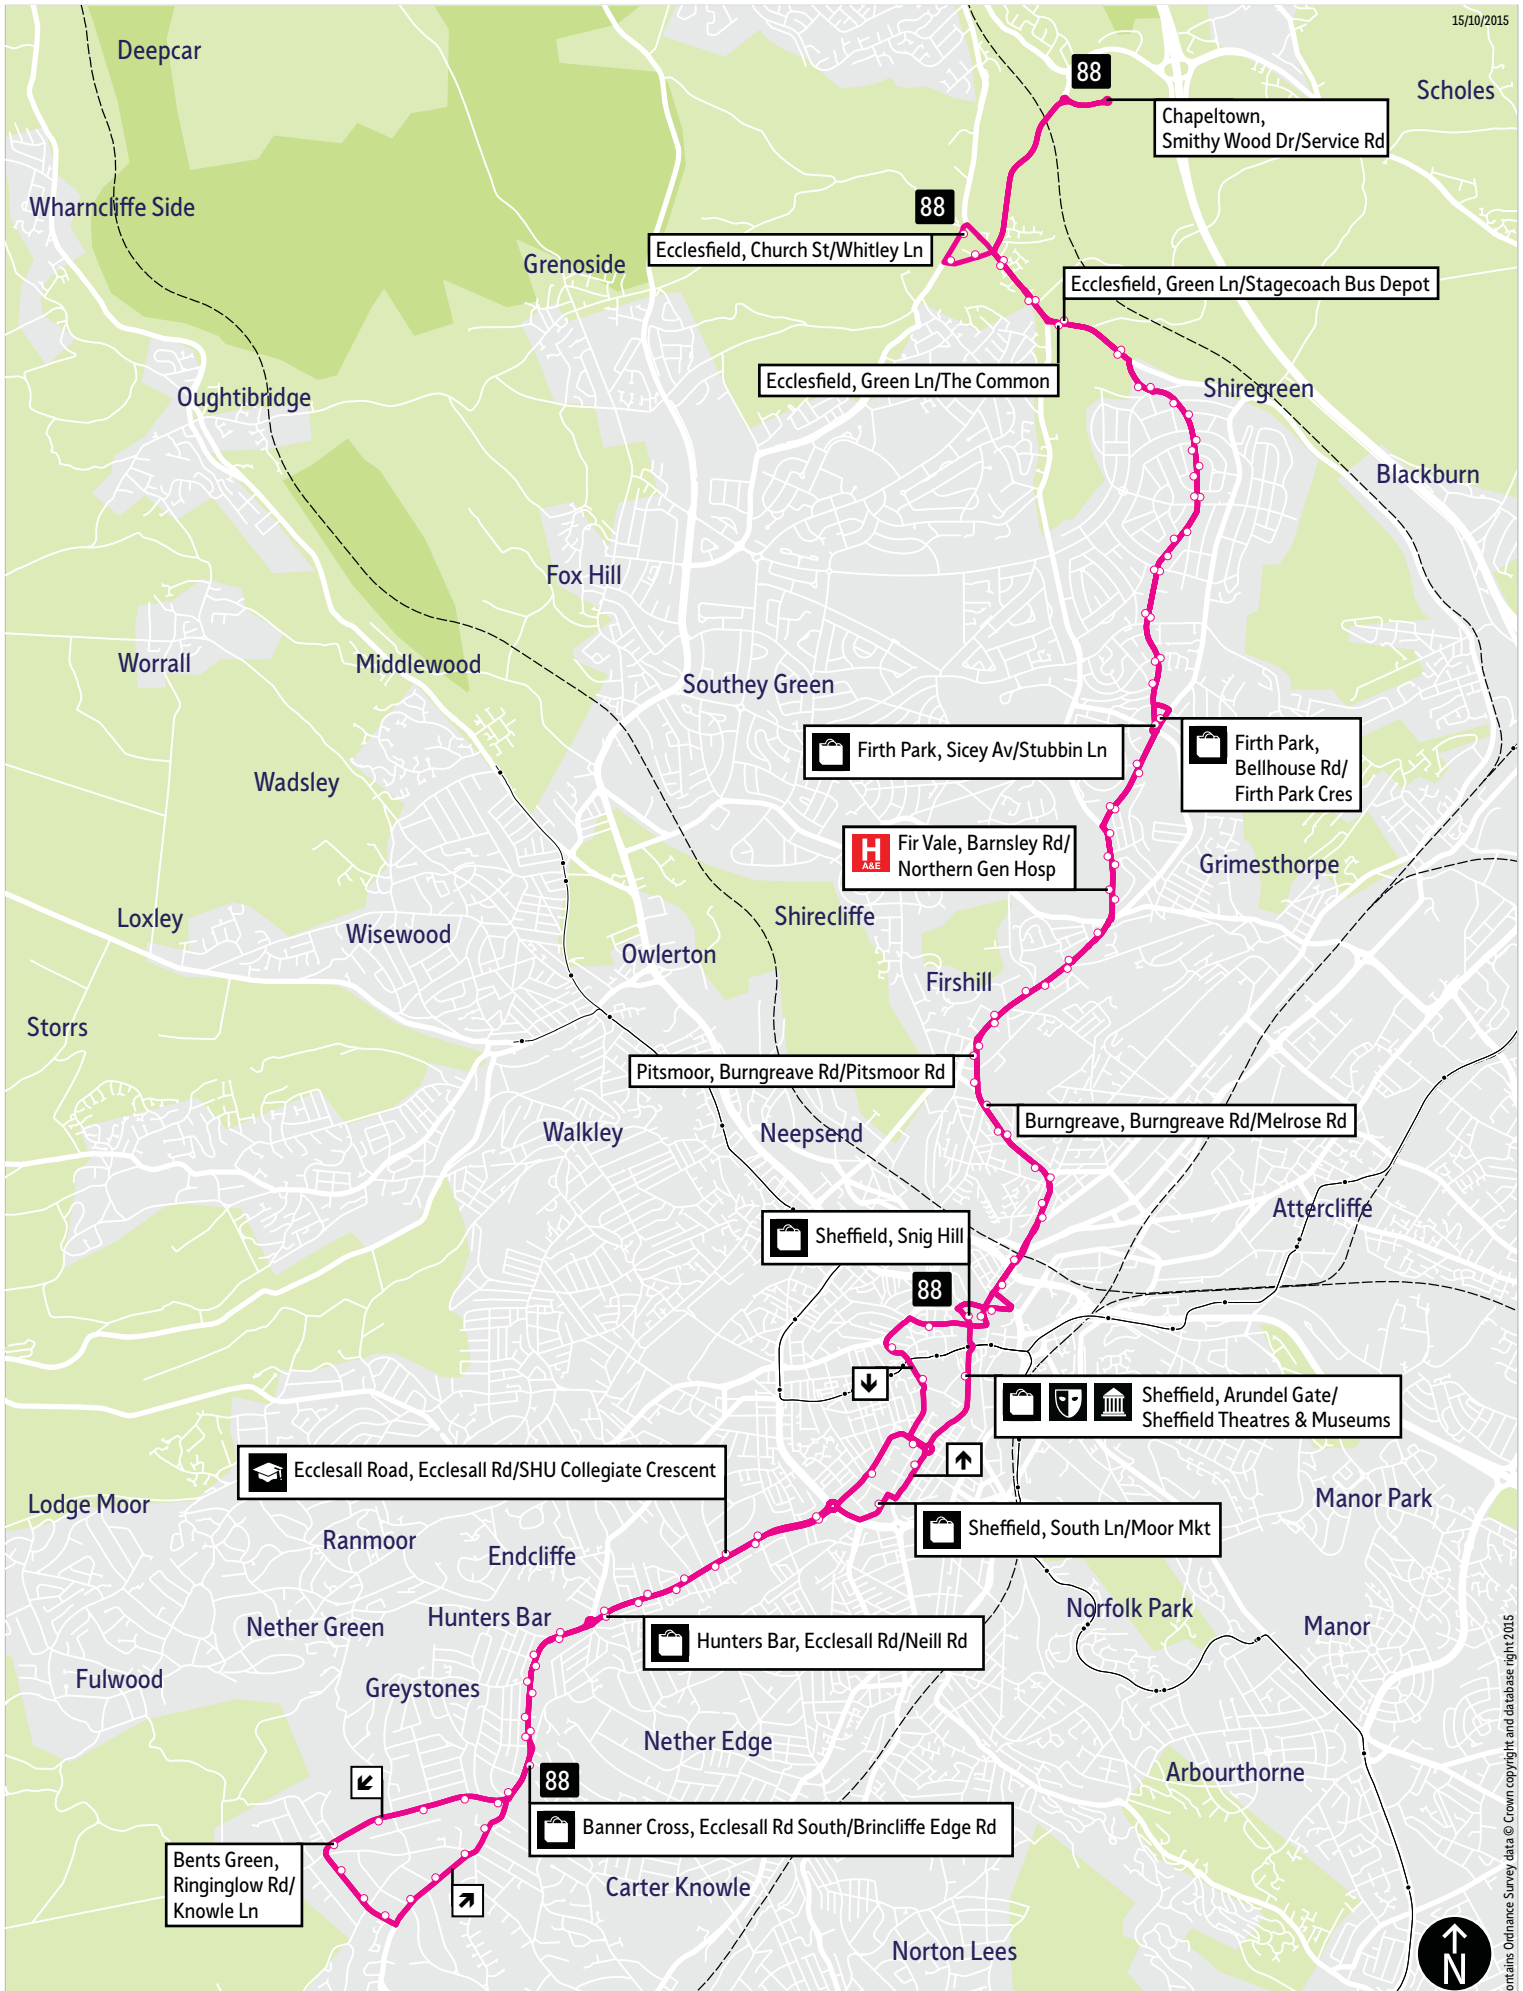

Bus route map for service 88

15/10/2015

- = Terminus point
- = Public transport
- = Shopping area
- = Bus route & stops
- = Rail line & station
- = Tram route & stop