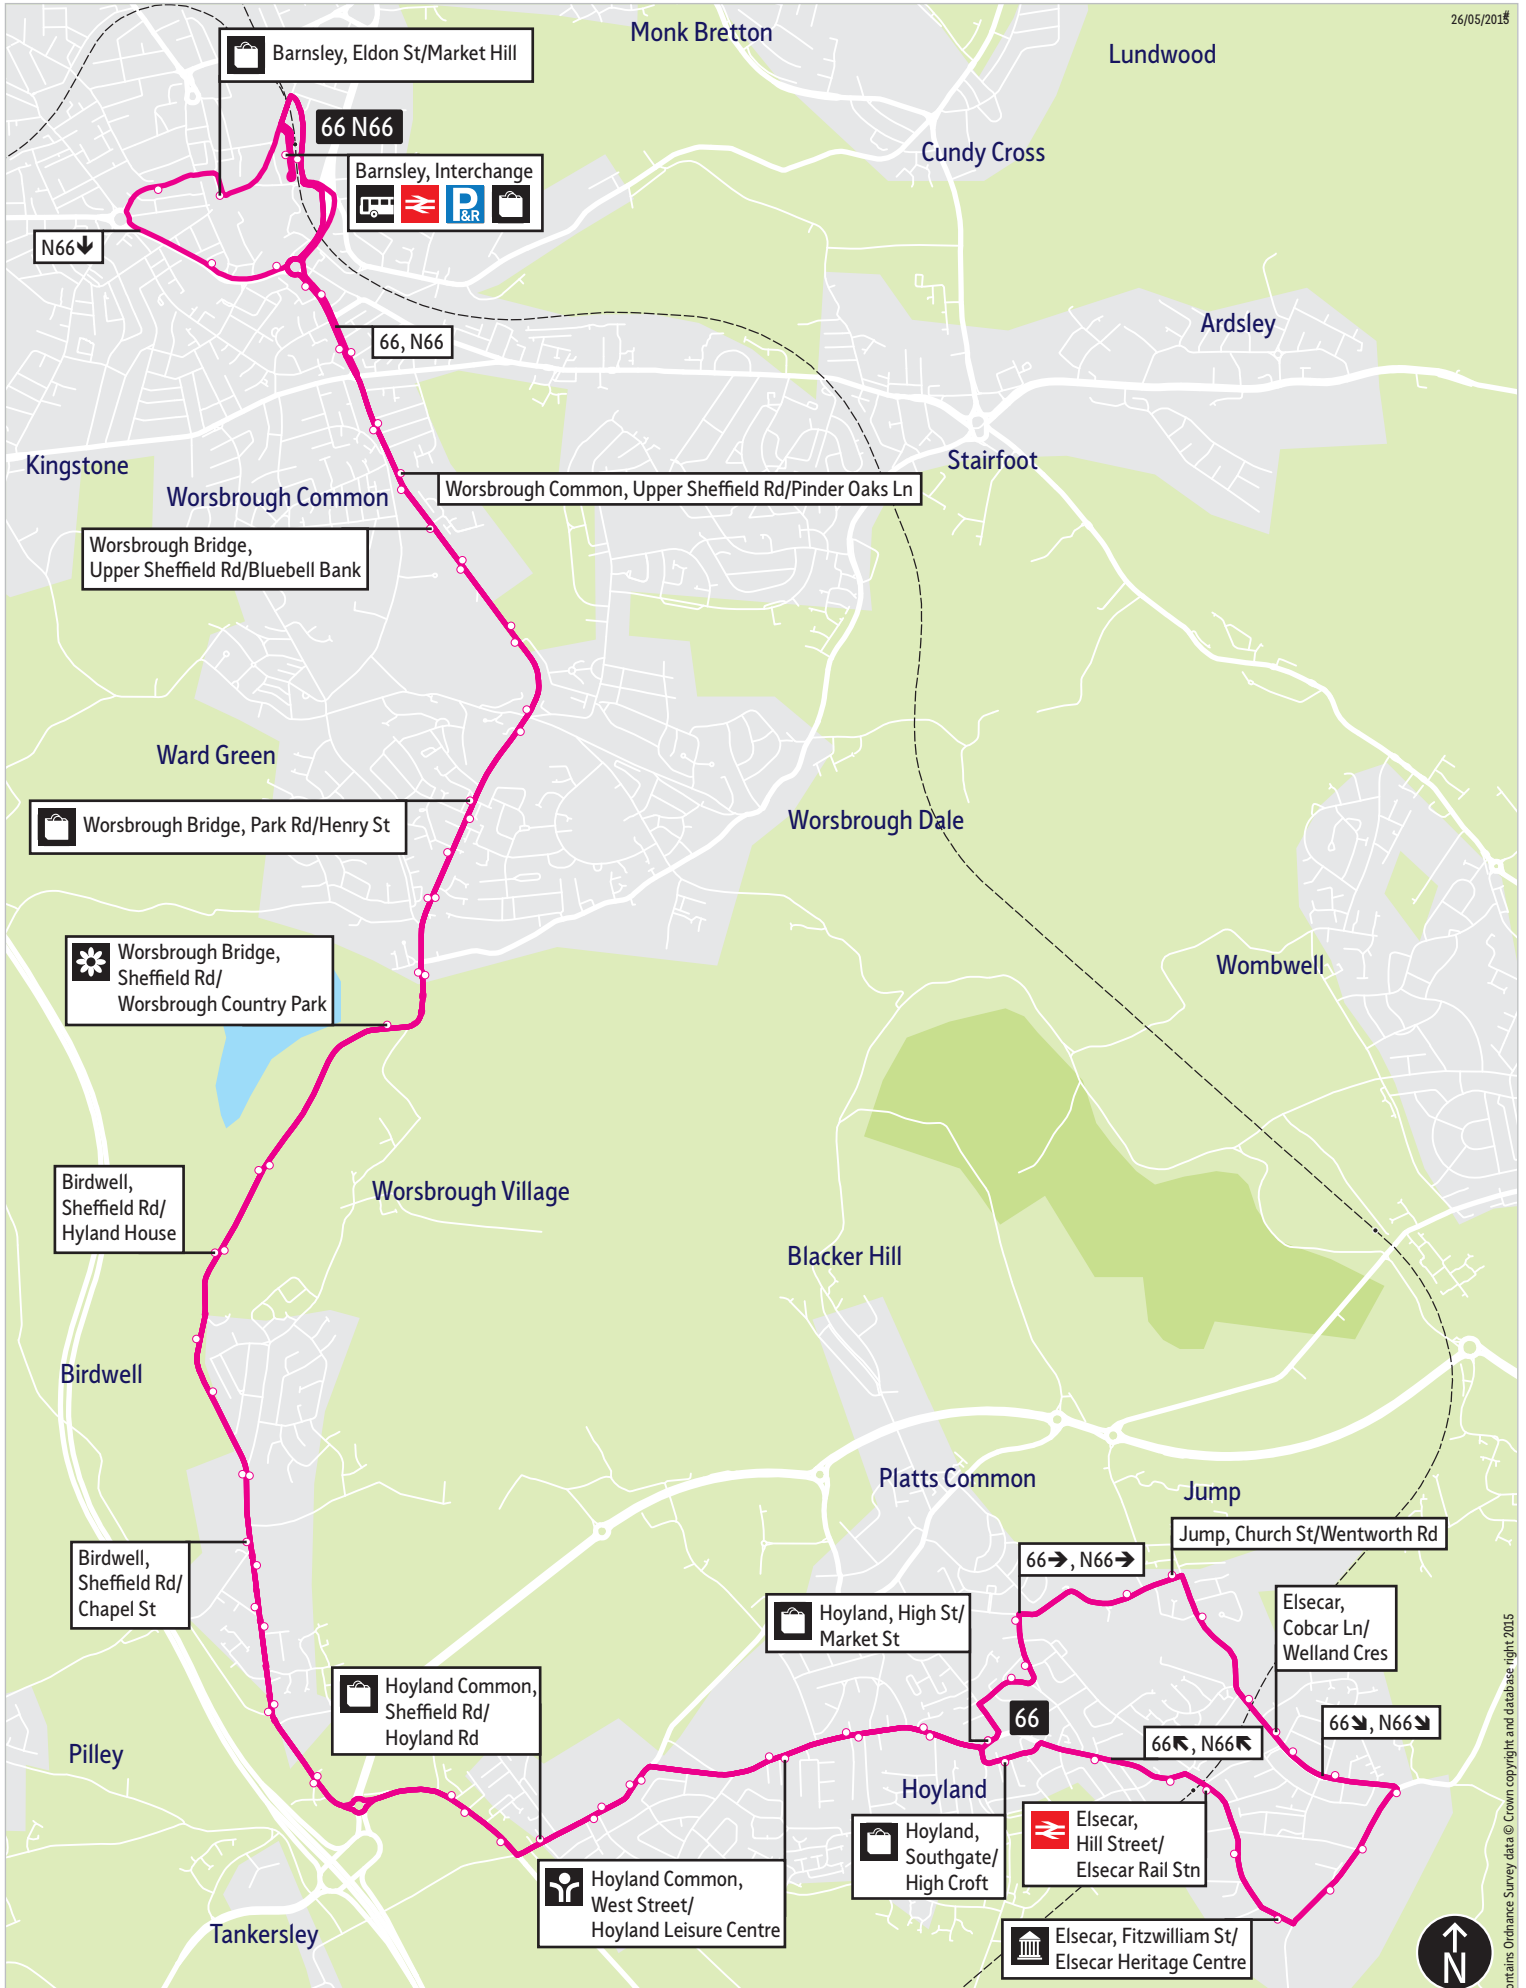

Bus route map for service 66 and N66

26/05/2018

- = Terminus point
- = Public transport
- = Shopping area
- = Bus route & stops
- = Rail line & station
- = Tram route & stop