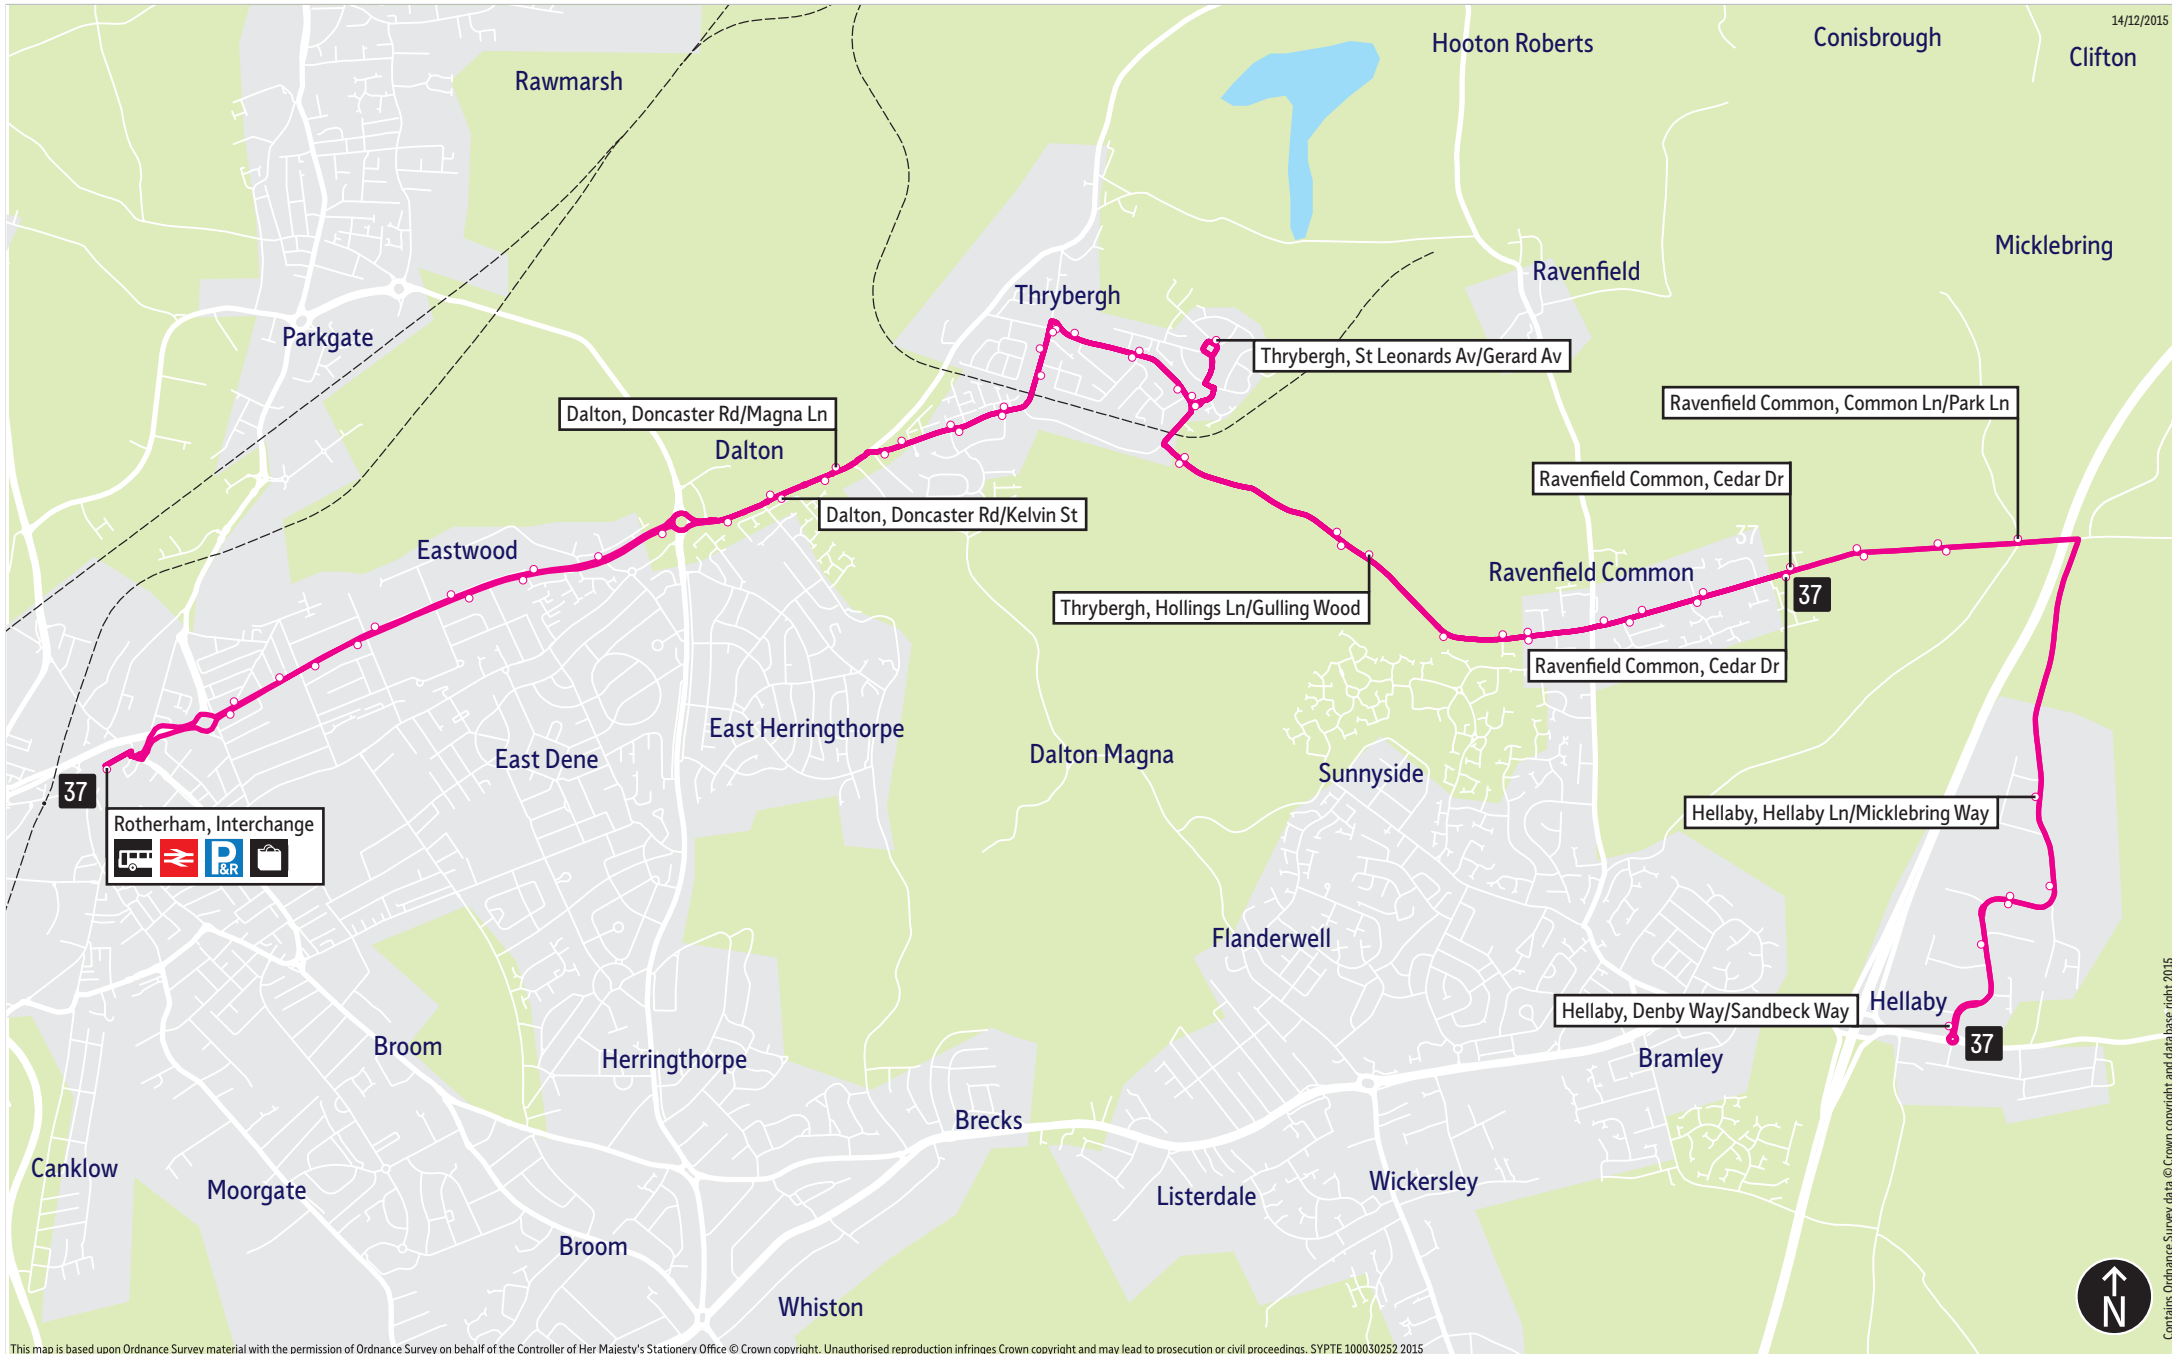

Bus route map for service 37

14/12/2015

= Terminus point
 = Public transport
 = Shopping area
 = Bus route & stops
 = Rail line & station
 = Tram route & stop