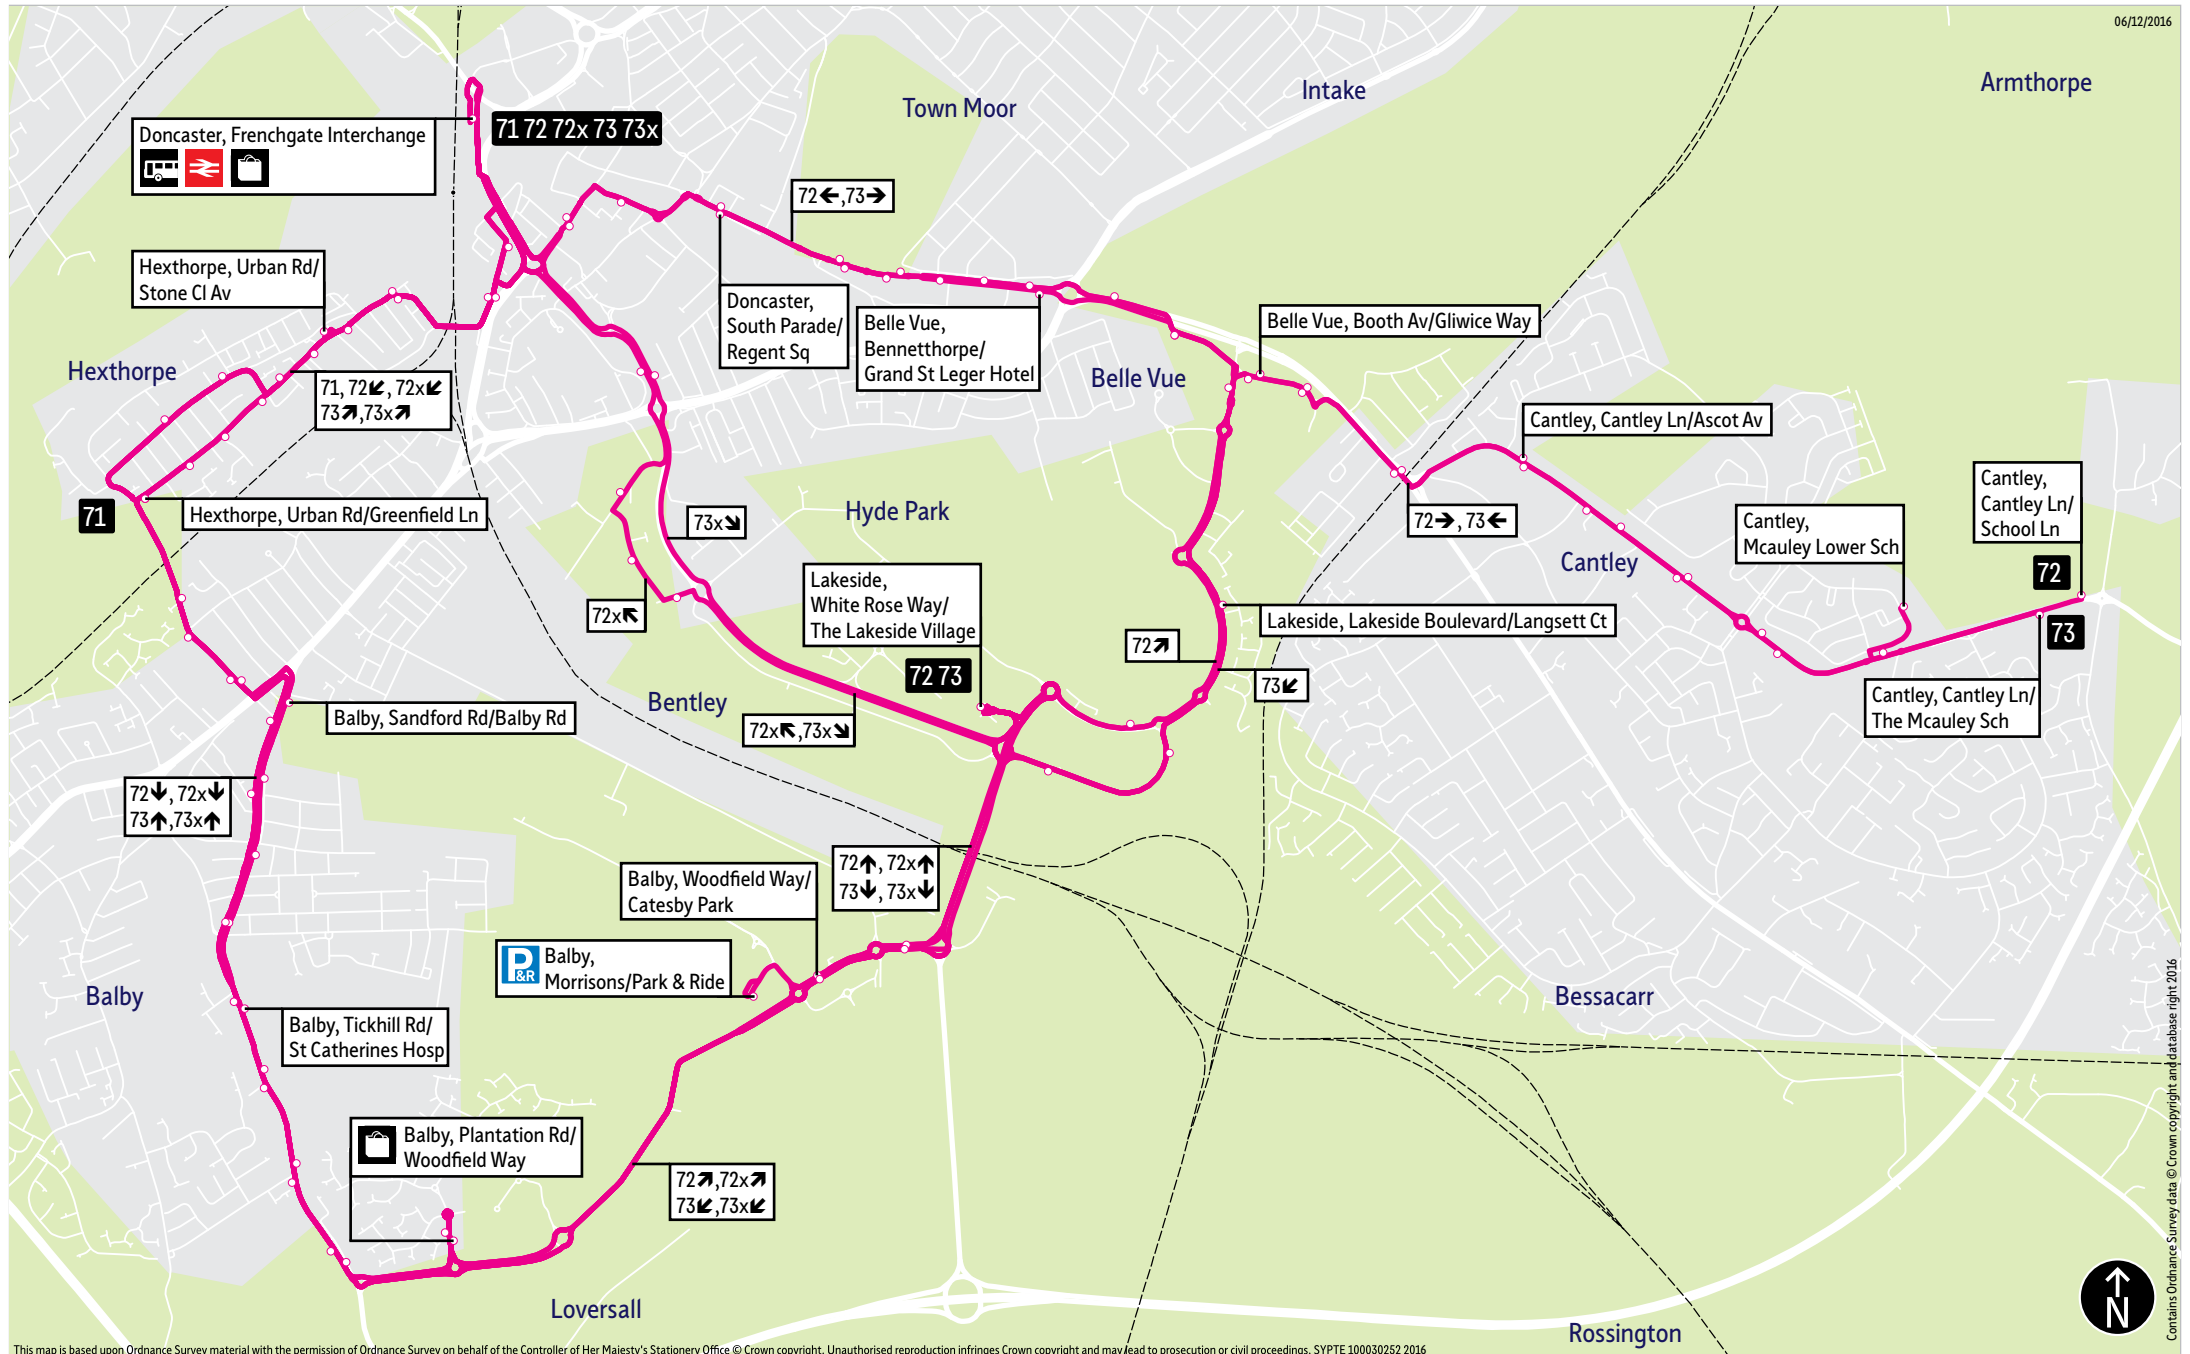

Bus route map for services 71, 72, 72x, 73 and 73x

06/12/2016

= Terminus point
 = Public transport
 = Shopping area
 = Bus route & stops
 = Rail line & station
 = Tram route & stop

Contains Ordnance Survey data © Crown copyright and database right 2016