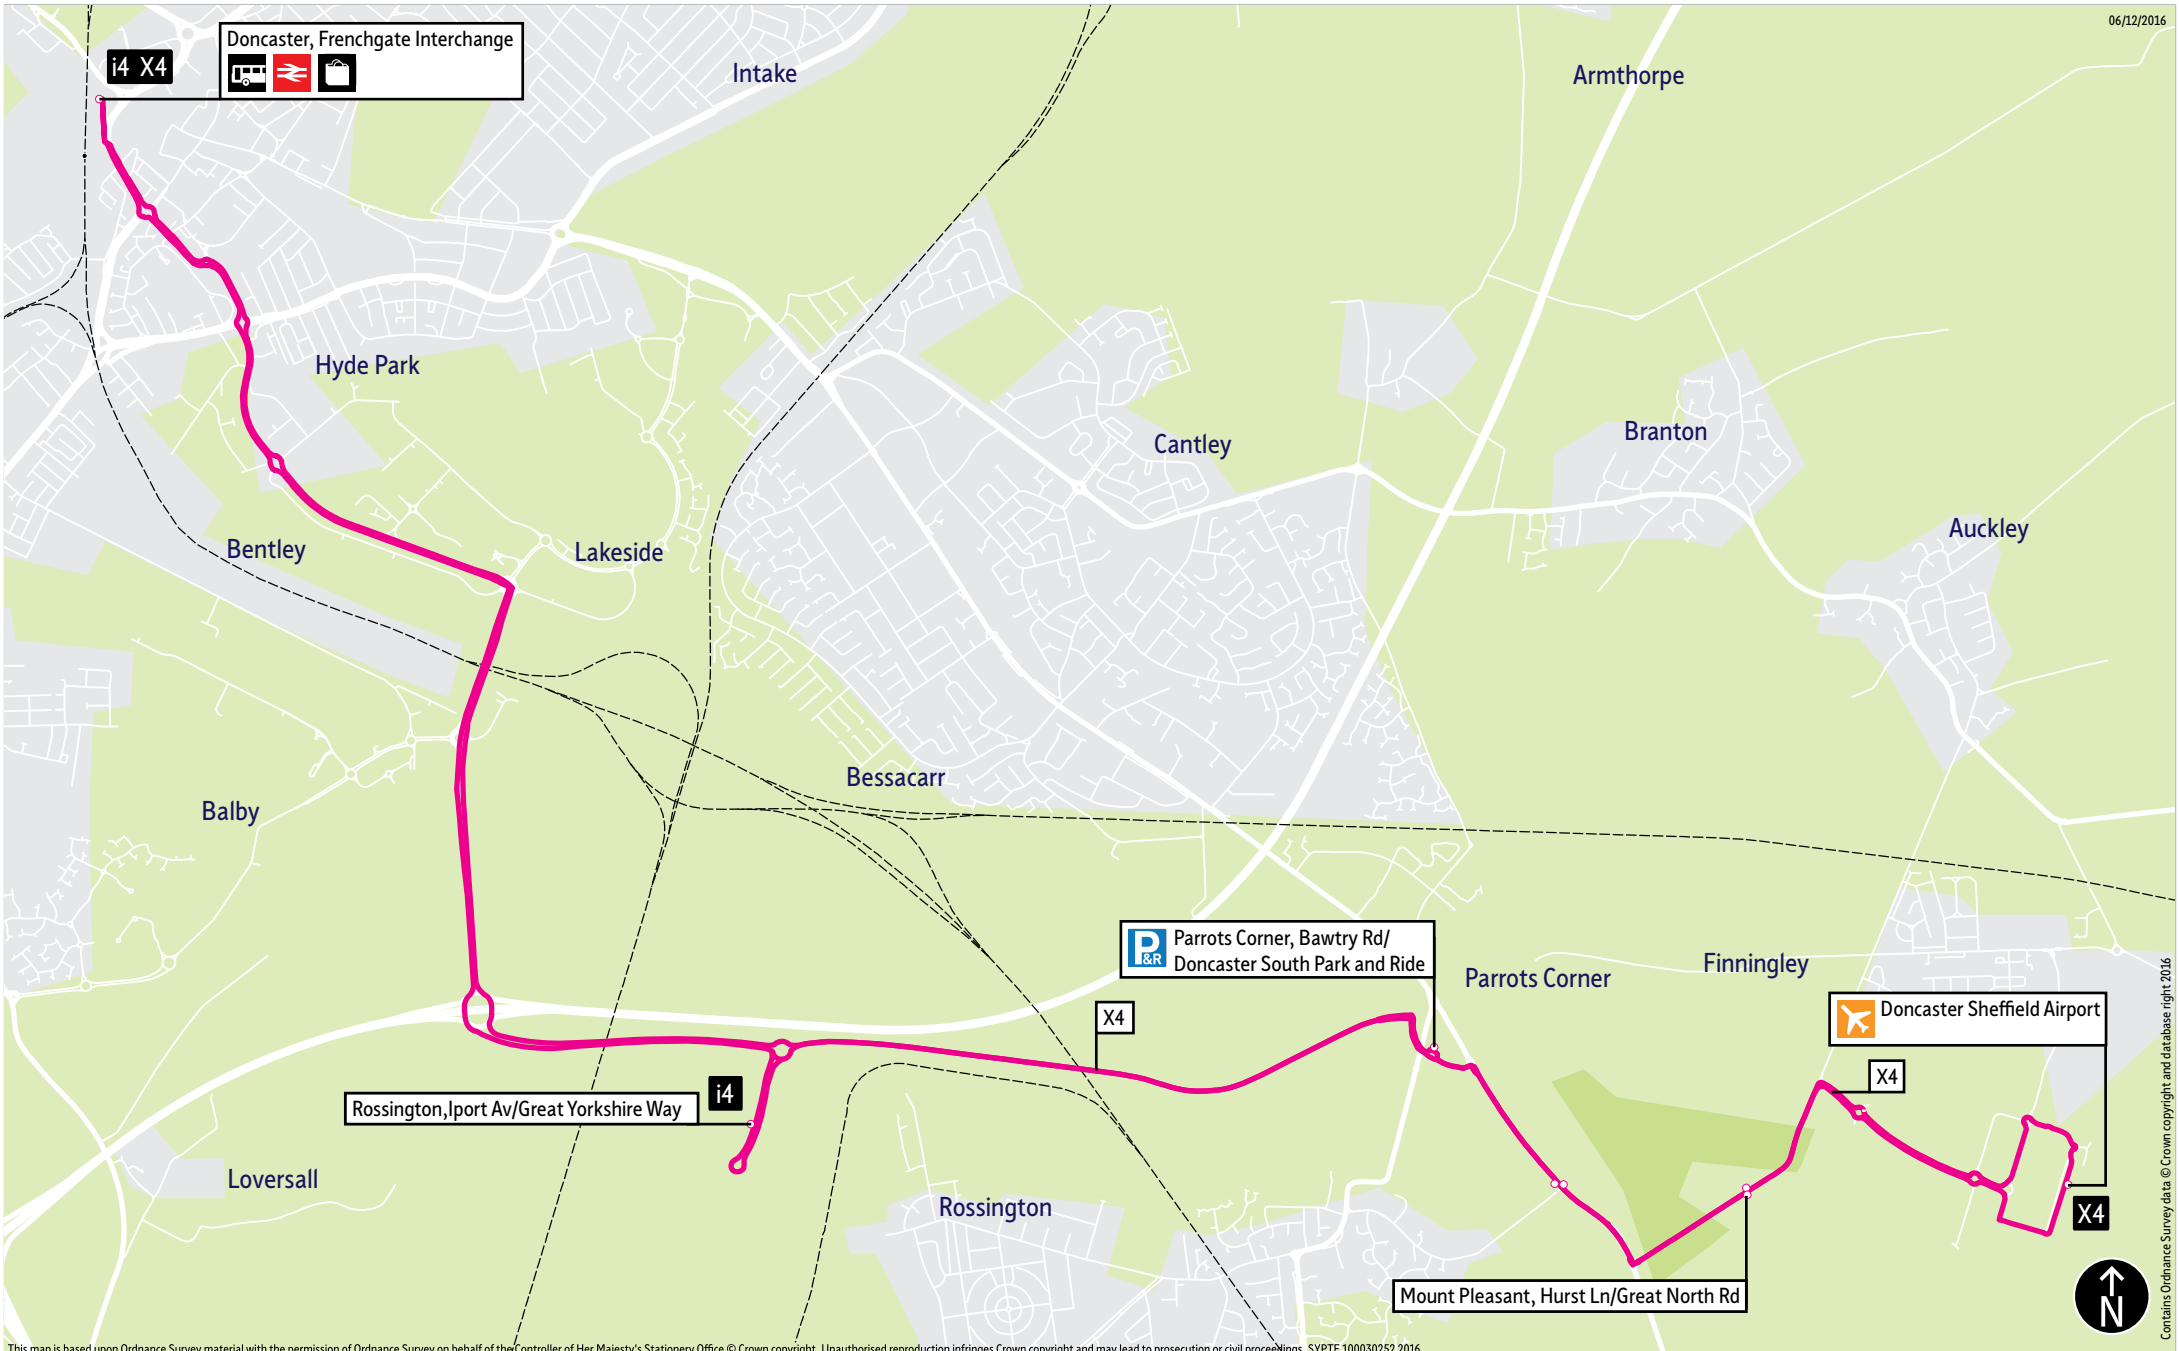

Bus route map for service i4, X4

06/12/2016

This map is based upon Ordnance Survey material with the permission of Ordnance Survey on behalf of the Controller of Her Majesty's Stationery Office © Crown copyright. Unauthorised reproduction infringes Crown copyright and may lead to prosecution or civil proceedings. SYPTE 100030252 2016

- = Terminus point
- = Public transport
- = Shopping area
- = Bus route & stops
- = Rail line & station
- = Tram route & stop

Contains Ordnance Survey data © Crown copyright and database right 2015