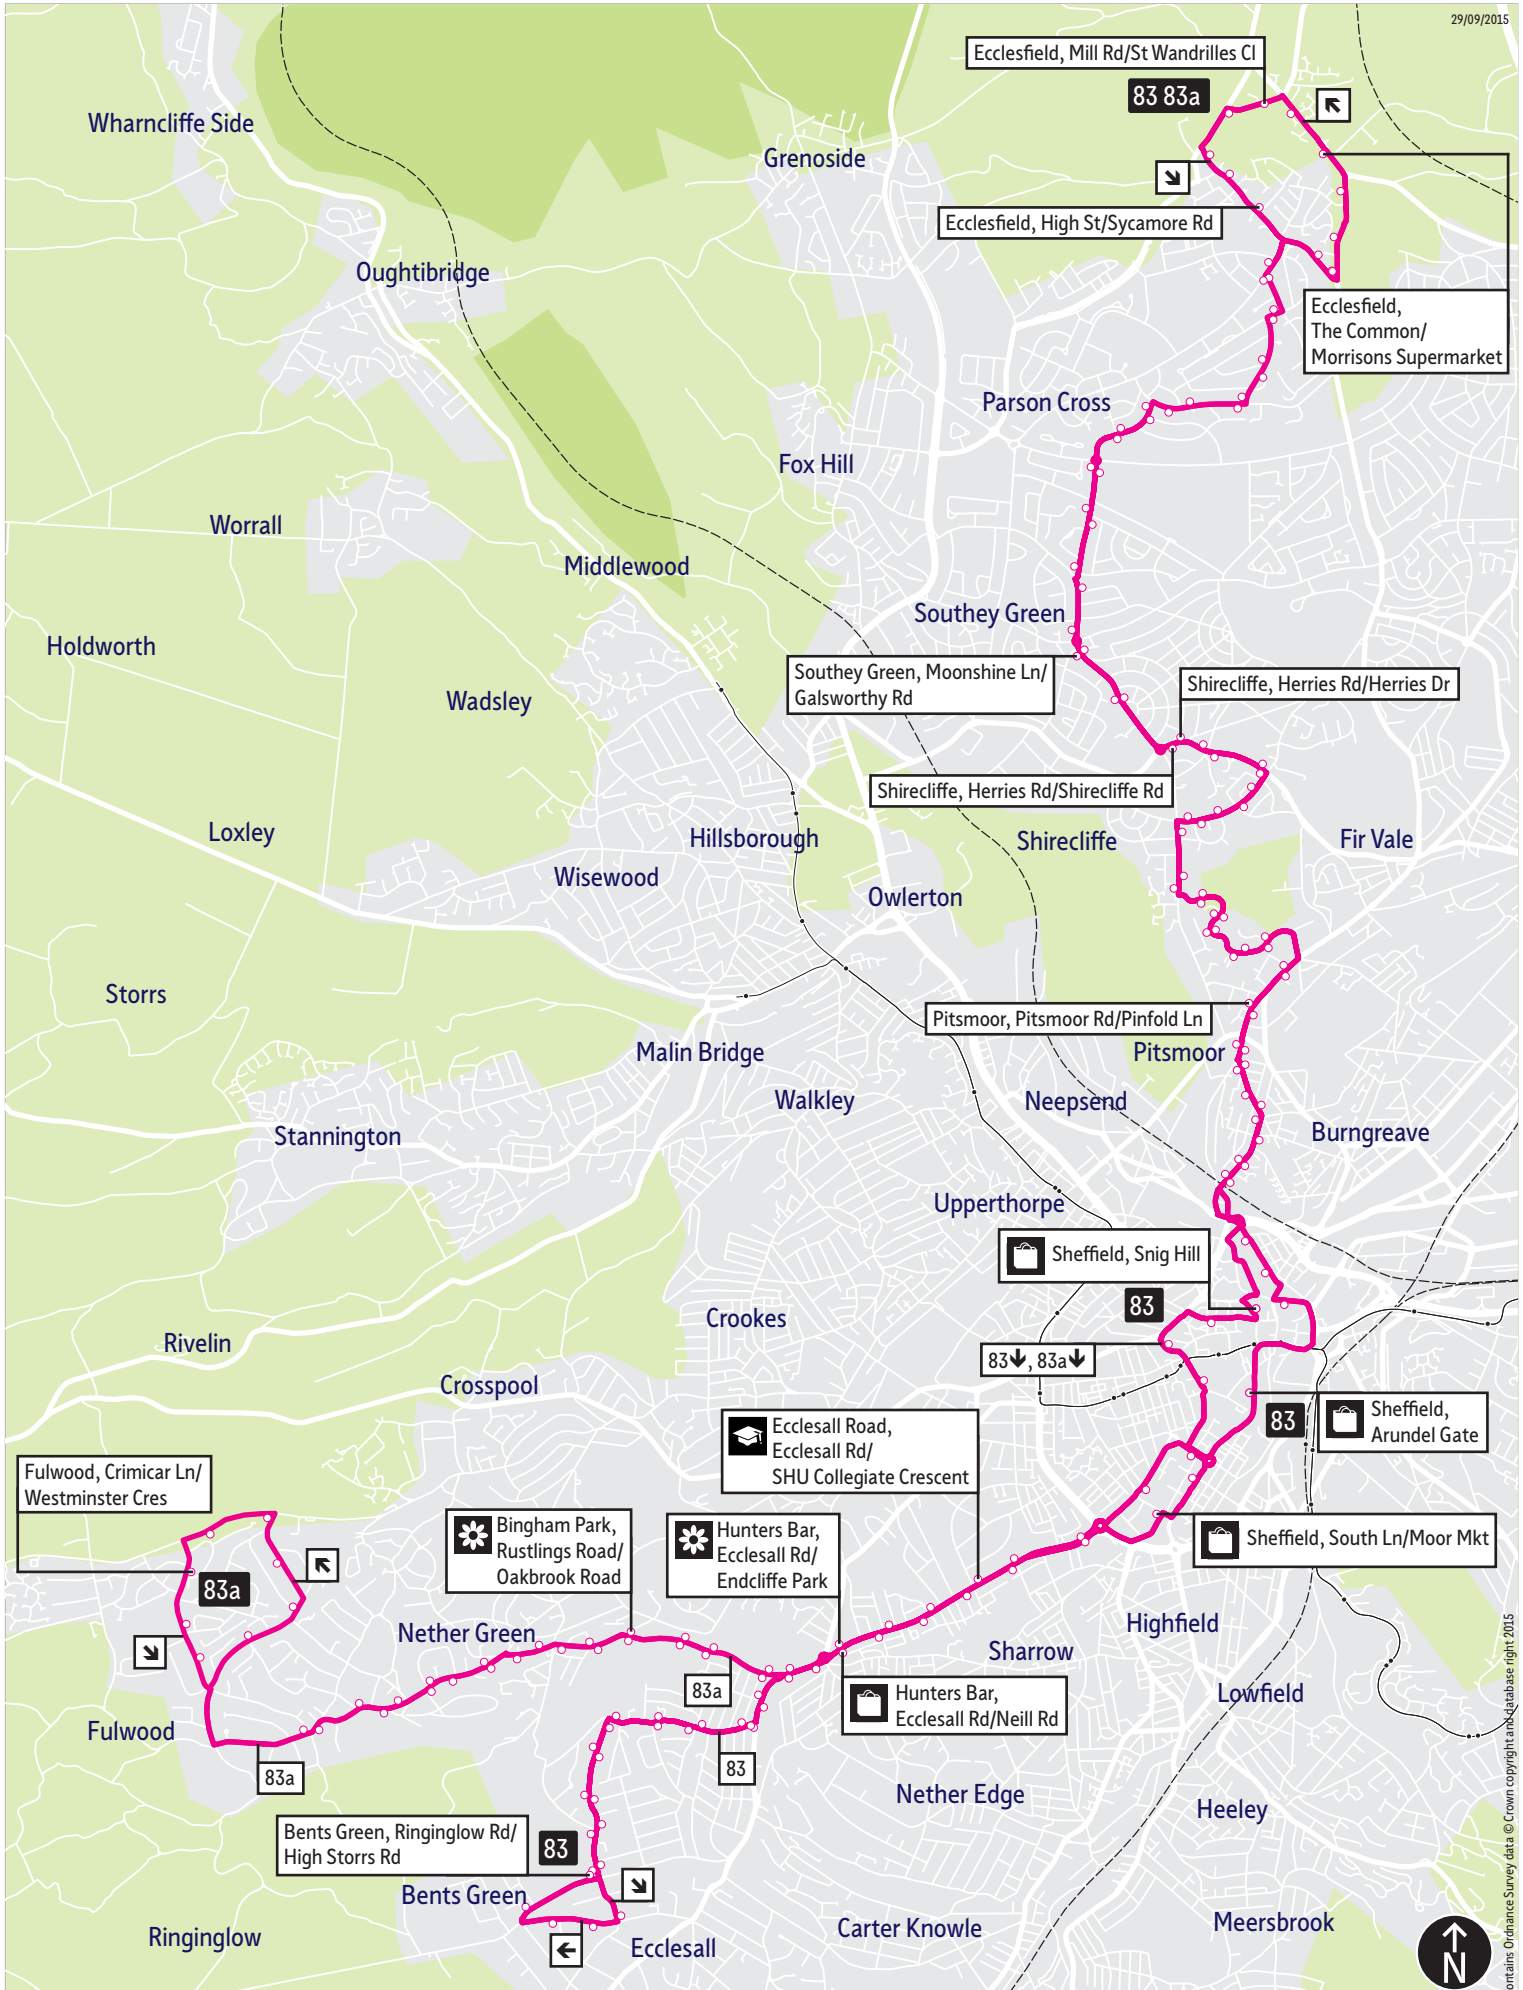

Bus route map for services 83 and 83a

29/09/2015

This map is based upon Ordnance Survey material with the permission of Ordnance Survey on behalf of the Controller of Her Majesty's Stationery Office © Crown copyright. Unauthorised reproduction infringes Crown copyright and may lead to prosecution or civil proceedings. SYPTE 100030252 2015

- = Terminus point
- = Public transport
- = Shopping area
- = Bus route & stops
- = Rail line & station
- = Tram route & stop