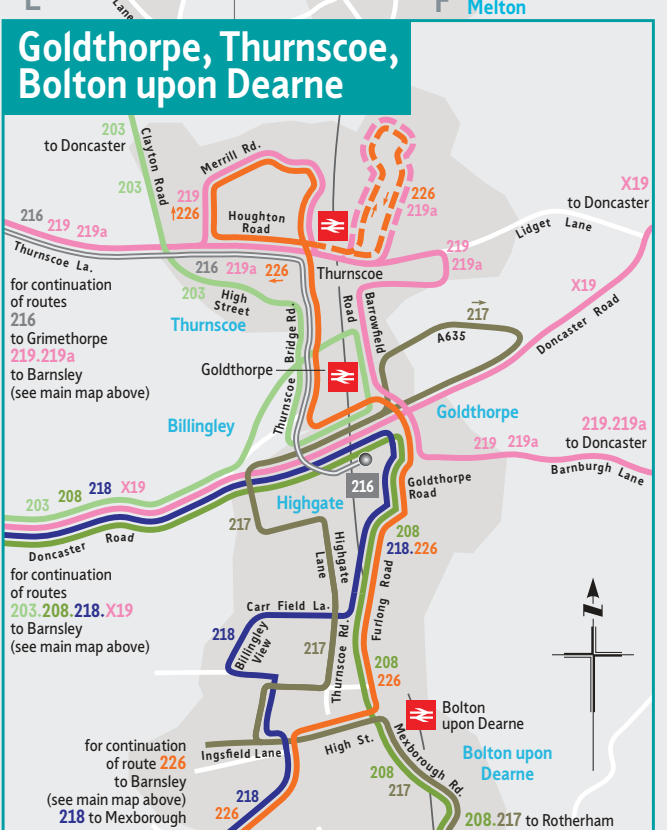

Index to Places Served							
A	Aldham House	D5		H	Haigh	A1	
	Ardsley	D4			Hemingfield	E7	
	Athersley North	C2			Highgate	B3	
	Athersley South	C3			Goldthorpe Inset	B6	
					Hoyland	D7	
B	Barnsley Hospital	B3			Hoyland Common	C7	
	Barugh Green	B3			Hoylandswaine		
	Billingley				Penistone Inset	D4	
					Hoyle Mill		
	Goldthorpe Inset			J	Jump	D6	
	Birdwell	C6					
	Blacker Hill	D6		K	Kendray	C5	
	Bolton upon Dearne				Kexbrough	A2	
	Goldthorpe Inset				Kingstone	B4	
	Brampton	E7					
	Broomhill	F6					
				L	Little Houghton	F4	
					Low Valley	E5	
					Lundwood	D3	
				M	Middlecliffe	F5	
					Millhouse Green		
					Penistone Inset	C3	
				N	New Lodge	C2	
				O	Oxspring		
					Penistone Inset		
				P	Pilley	C7	
					Pogmoor	B4	
				R	Royston	C1	
				S	Shafton	E2	
					Shafton Green	E1	
					Silkestone	A4	
					Silkestone Common	A5	
					Smithies	C3	
					South Hiendley	E1	
					Springvale		
					Penistone Inset		
					Staincross	B2	
					Stairfoot	D4	
				T	Tankersley	C7	
					Thurgoland	A7	
					Thurstone		
					Penistone Inset		
					Thurnscoe		
					Goldthorpe Inset		
				W	Ward Green	C5	
					West Green	D3	
					West Melton	F7	
					Withorpe	B3	
					Wombwell	E5	
					Woolley Grange	B1	
					Worsbrough	C6	
					Worsbrough Common	C5	
					Worsbrough Dale	D5	
					Wortley	B7