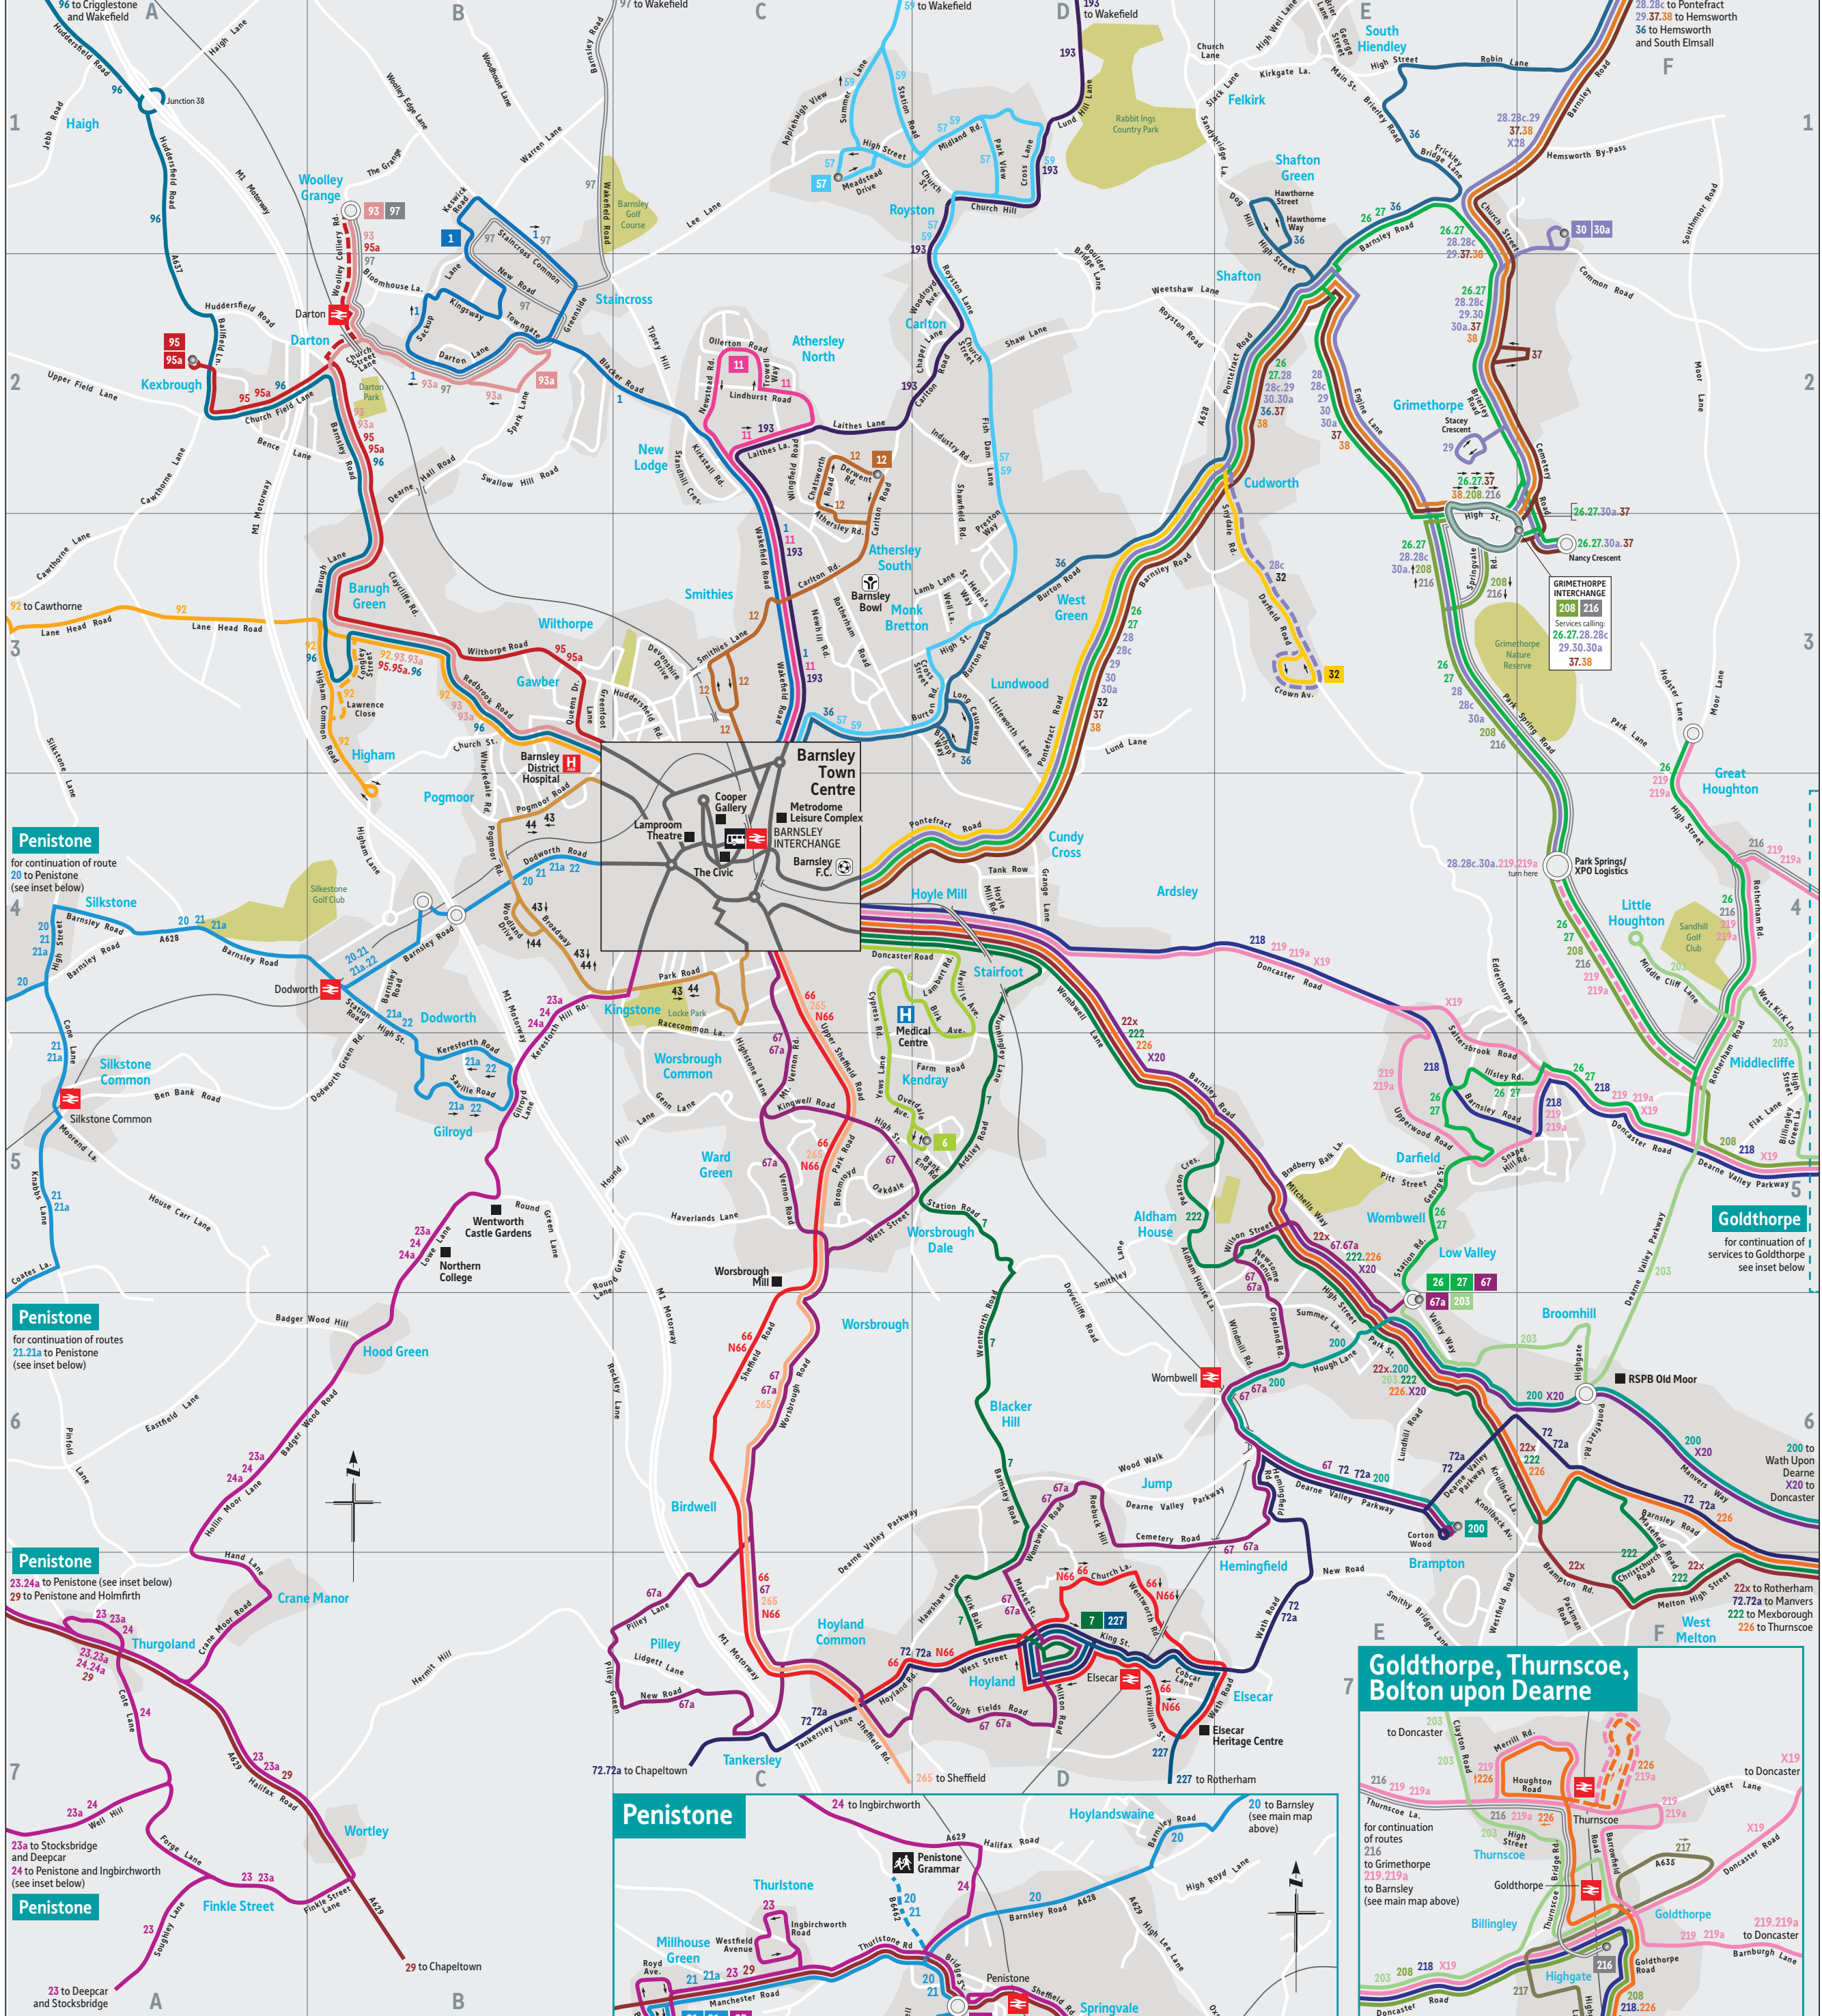

Barnsley's Frequent Bus Network

1	96
6	193
7	203
11	217
12	218
20.21.21a.22	219.219a.X19
22x	200
23.23a.24.24a	208
26.27	220
28.28c.29.30.30a	222
29	226
32	227
35.36	265
37	227
38	265
43.44	X20
57.59	Cross boundary/ Infrequent services 29.35.35.36.97.216
66.N66	Certain journeys
67.67a	Route Terminus
72.72a	Bus runs in direction of arrow
92	Railway Line & Station
93.93a	Bus Interchange
95.95a	

20/21 219

34

Produced by FWT 74.17 www.fwt.co.uk