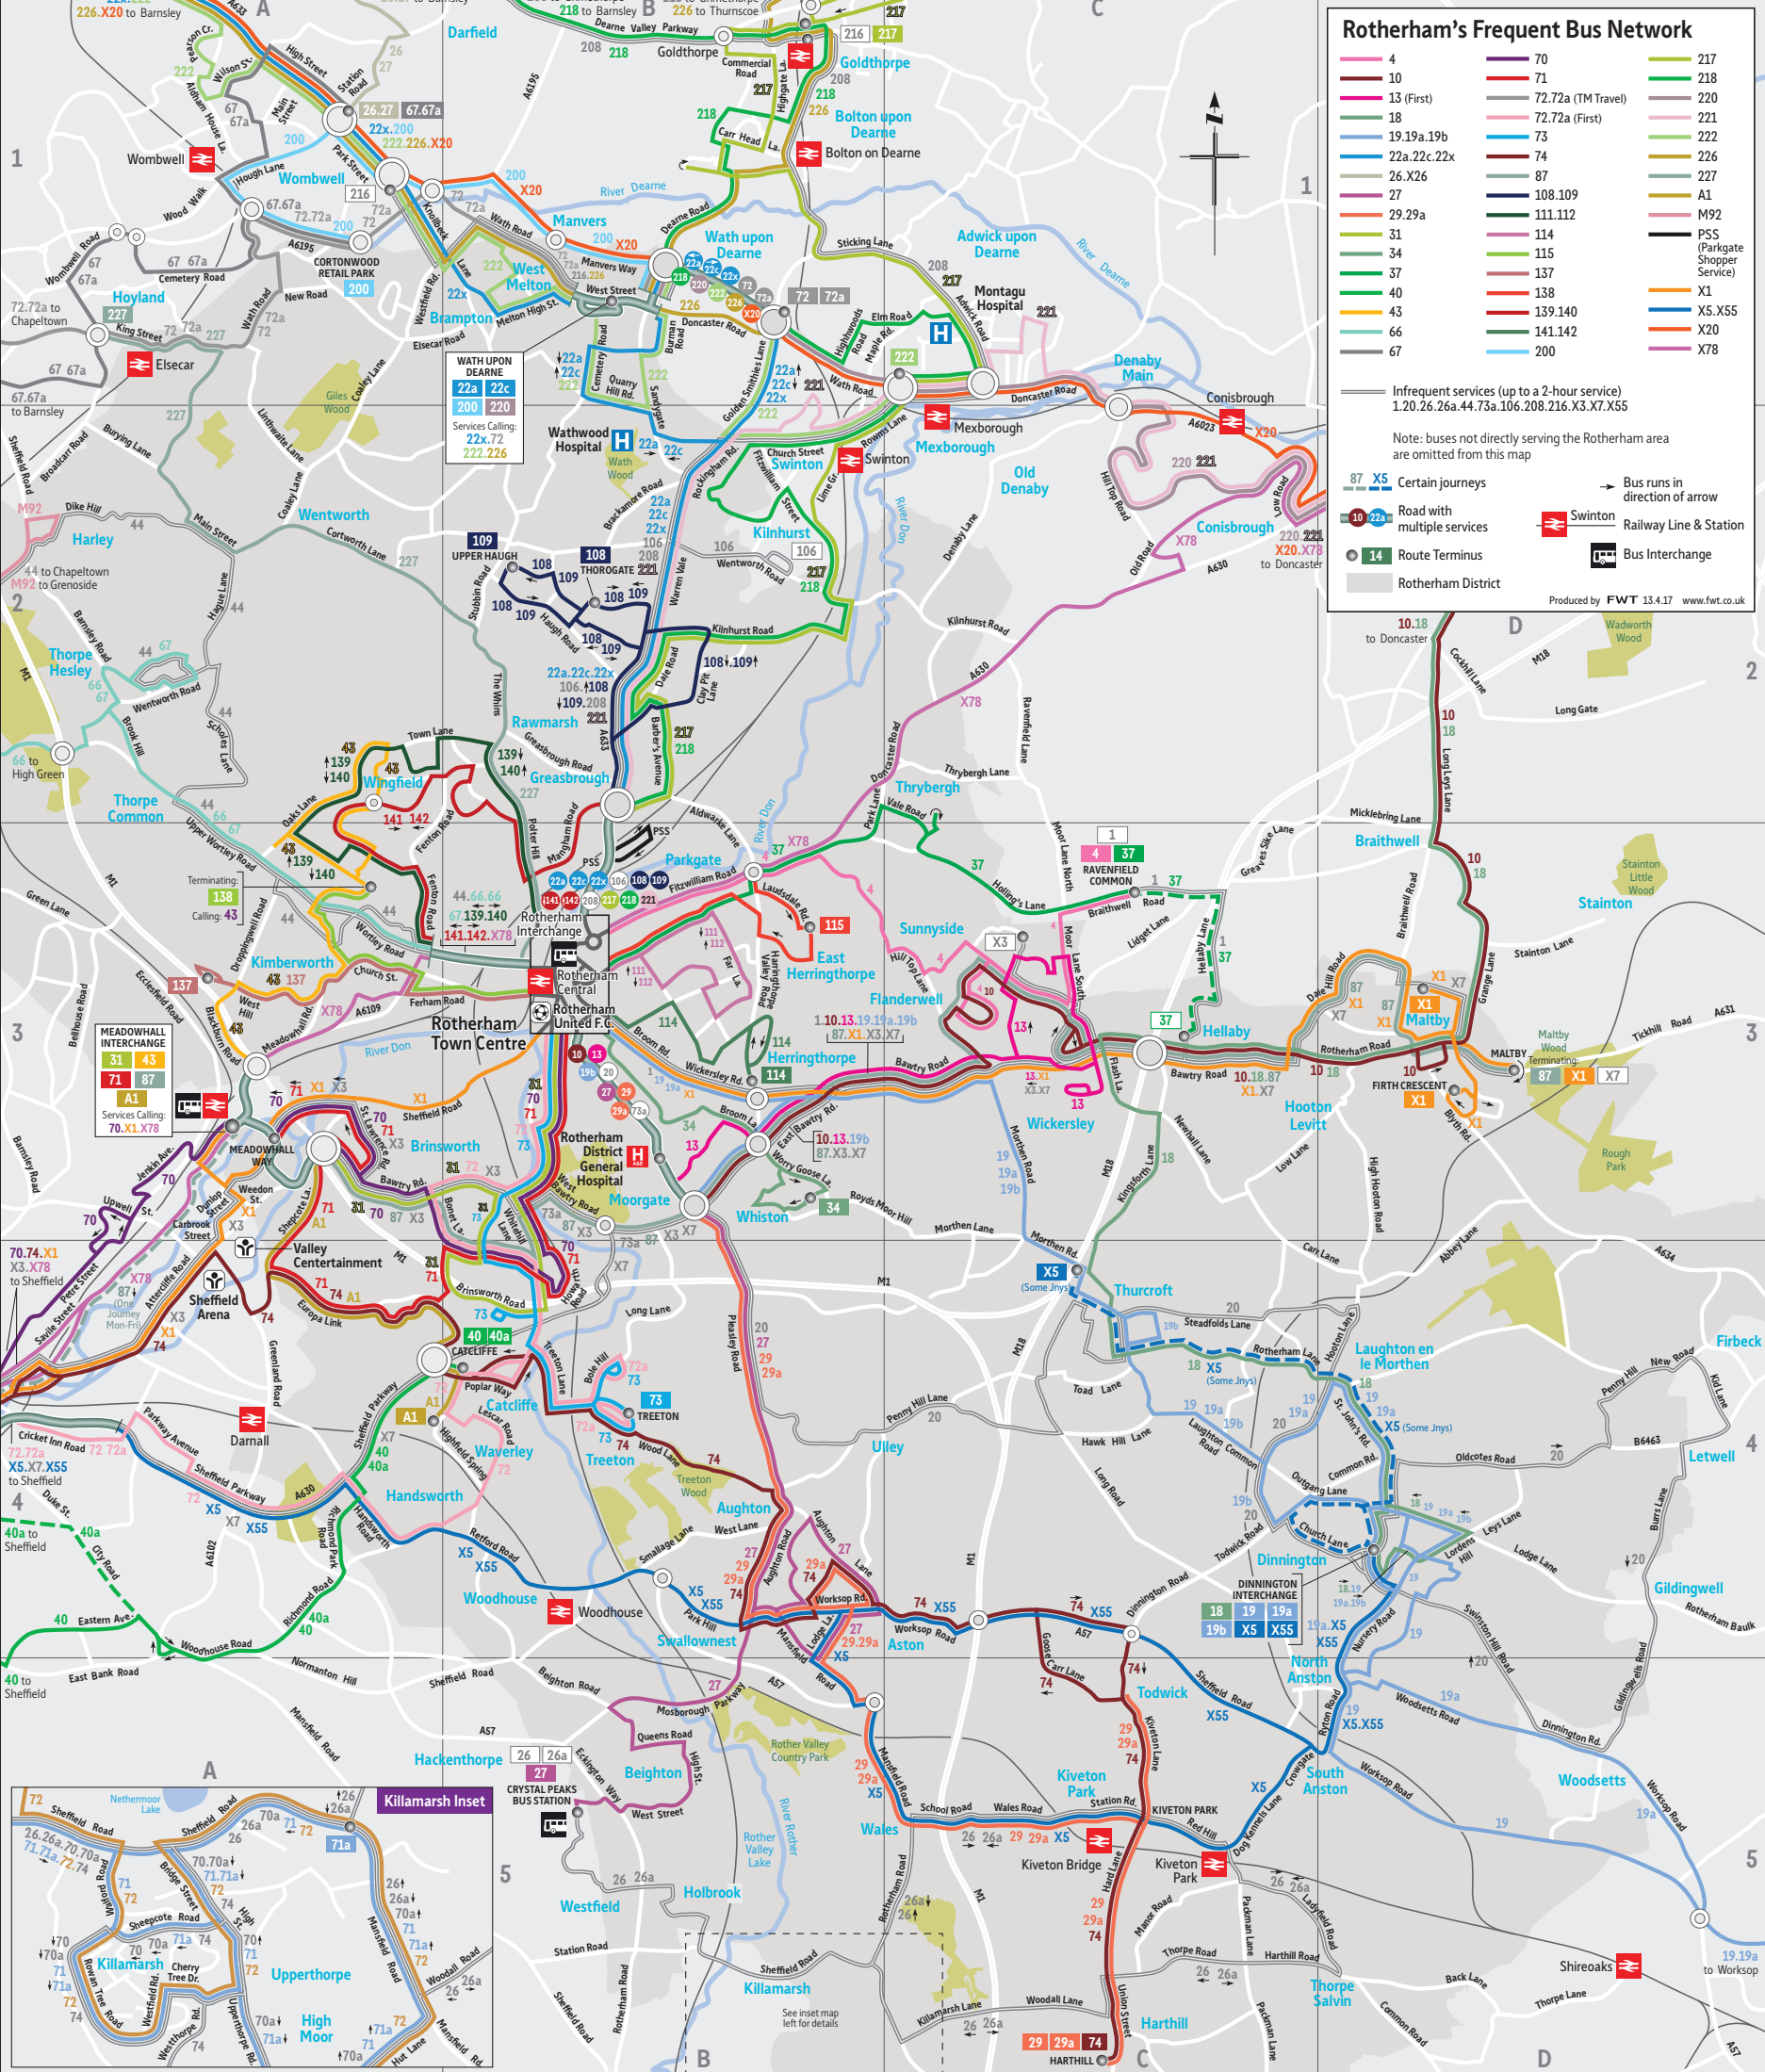

Rotherham's Frequent Bus Network

4	70	217
10	71	218
13 (First)	72.72a (TM Travel)	220
18	72.72a (First)	221
19.19a.19b	73	222
22a.22c.22x	74	226
26.X26	87	227
27	108.109	A1
29.29a	111.112	M92
31	114	PSS (Parkgate Shopper Service)
34	115	X1
37	137	X5.X55
40	138	X20
43	139.140	X78
66	141.142	
67	200	

Infrequent services (up to a 2-hour service)
1.20.26.26a.44.73a.106.208.216.X3.X7.X55

Note: buses not directly serving the Rotherham area are omitted from this map

- 87 X5 Certain journeys
- 10 22a Route with multiple services
- 14 Route Terminus
- Bus Interchange
- Bus runs in direction of arrow
- Swinton Railway Line & Station

Produced by FWT 13.4.17 www.fwt.co.uk

MEADOWHALL INTERCHANGE

31	43
71	87

Services Calling: 70.X1.X78

WATH UPON DEARNE

22a	22c
200	220

Services Calling: 22x.72, 222.226

KILLAMARSH INSET

72	71a
70a	71

See inset map left for details