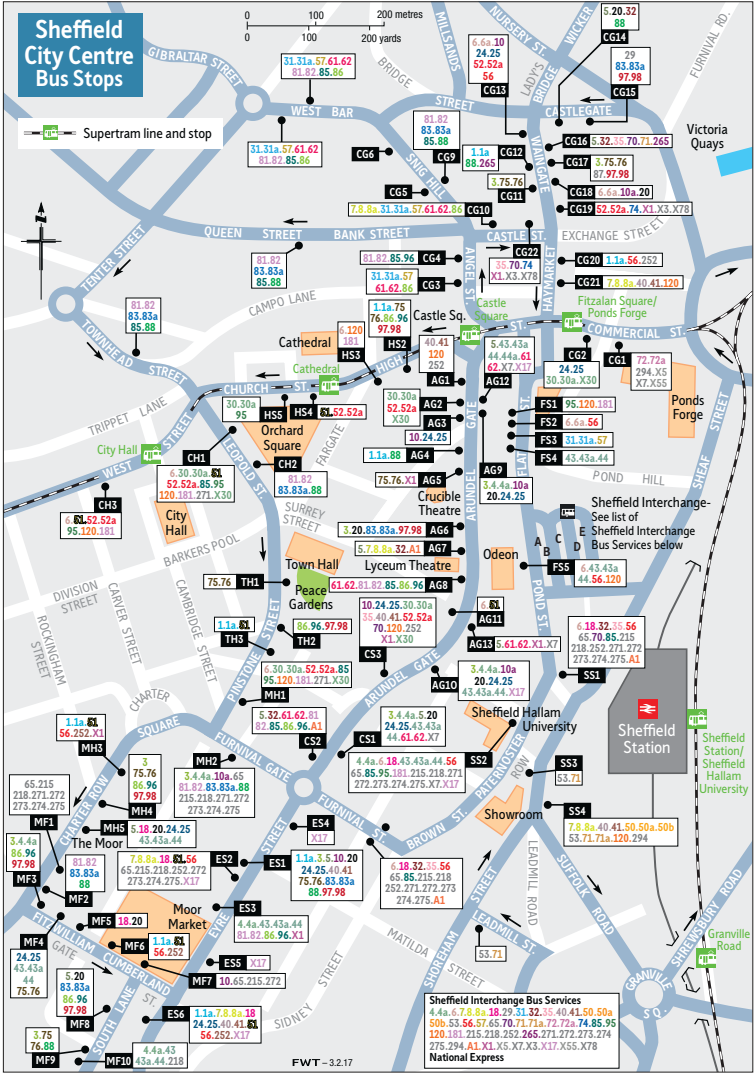

Sheffield City Centre Bus Stops

Supertram line and stop