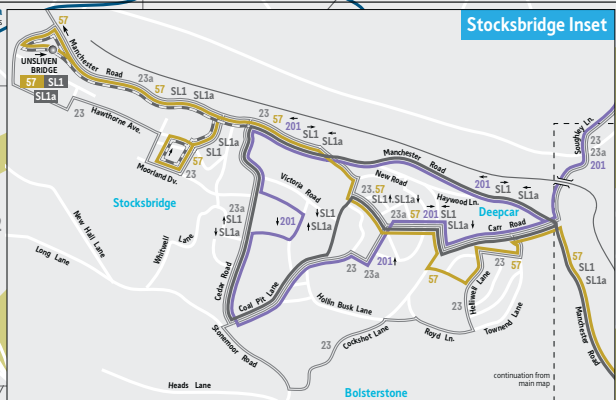

Services shown on the North map

1.1a	66
3	66 Occasional journeys
4.4a	70
5	71
6.6a	71.71a
7	72
8.8a	72.72a
10.10a	72.72a
18.18a	74
20	75.76
20 Occasional journeys	81.82.181
24.25	83.83a
30.30a.X30	85
31.31a	86
32	88
32 Occasional journeys	95
35	96
35a	120
38.38a	201
40	265
41	A1
43.43a.44	H1
50.50a.50b	S6
S1	SL1.SL1a
S2.S2a	SL2
S5	X1
S6	X5.X5S
S7	X17
61.62	X78

- Tram
- Road with multiple services
- Route terminus
- Bus runs in direction of arrow
- Chapelton
- Railway line & station
- Bus interchange

Produced by FWT 72.17 www.fwt.co.uk

See Sheffield South Map for continuation of services