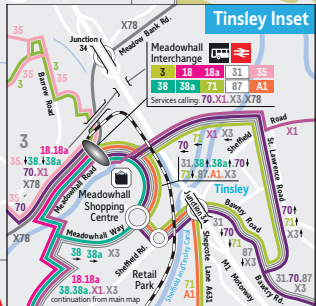

Services shown on the North map

1.1a	66
3	66 Occasional journeys
4.4a	70
5	71
6.6a	71.71a
7	72
8.8a	72.72a
10.10a	72.72a
18.18a	74
20	75.76
20 Occasional journeys	81.82.181
24.25	83.83a
30.30a.X30	85
31.31a	86
32	88
32 Occasional journeys	95
35	96
35a	120
38.38a	201
40	265
41	A1
43.43a.44	H1
50.50a.50b	S6
S1	SL1.SL1a
S2.S2a	SL2
S5	X1
S6	X5.X5S
S7	X17
61.62	X78

- Tram
- Road with multiple services
- Route terminus
- Bus runs in direction of arrow
- Chapelton
- Railway line & station
- Bus interchange

Produced by FWT 72.17 www.fwt.co.uk

See Sheffield South Map for continuation of services