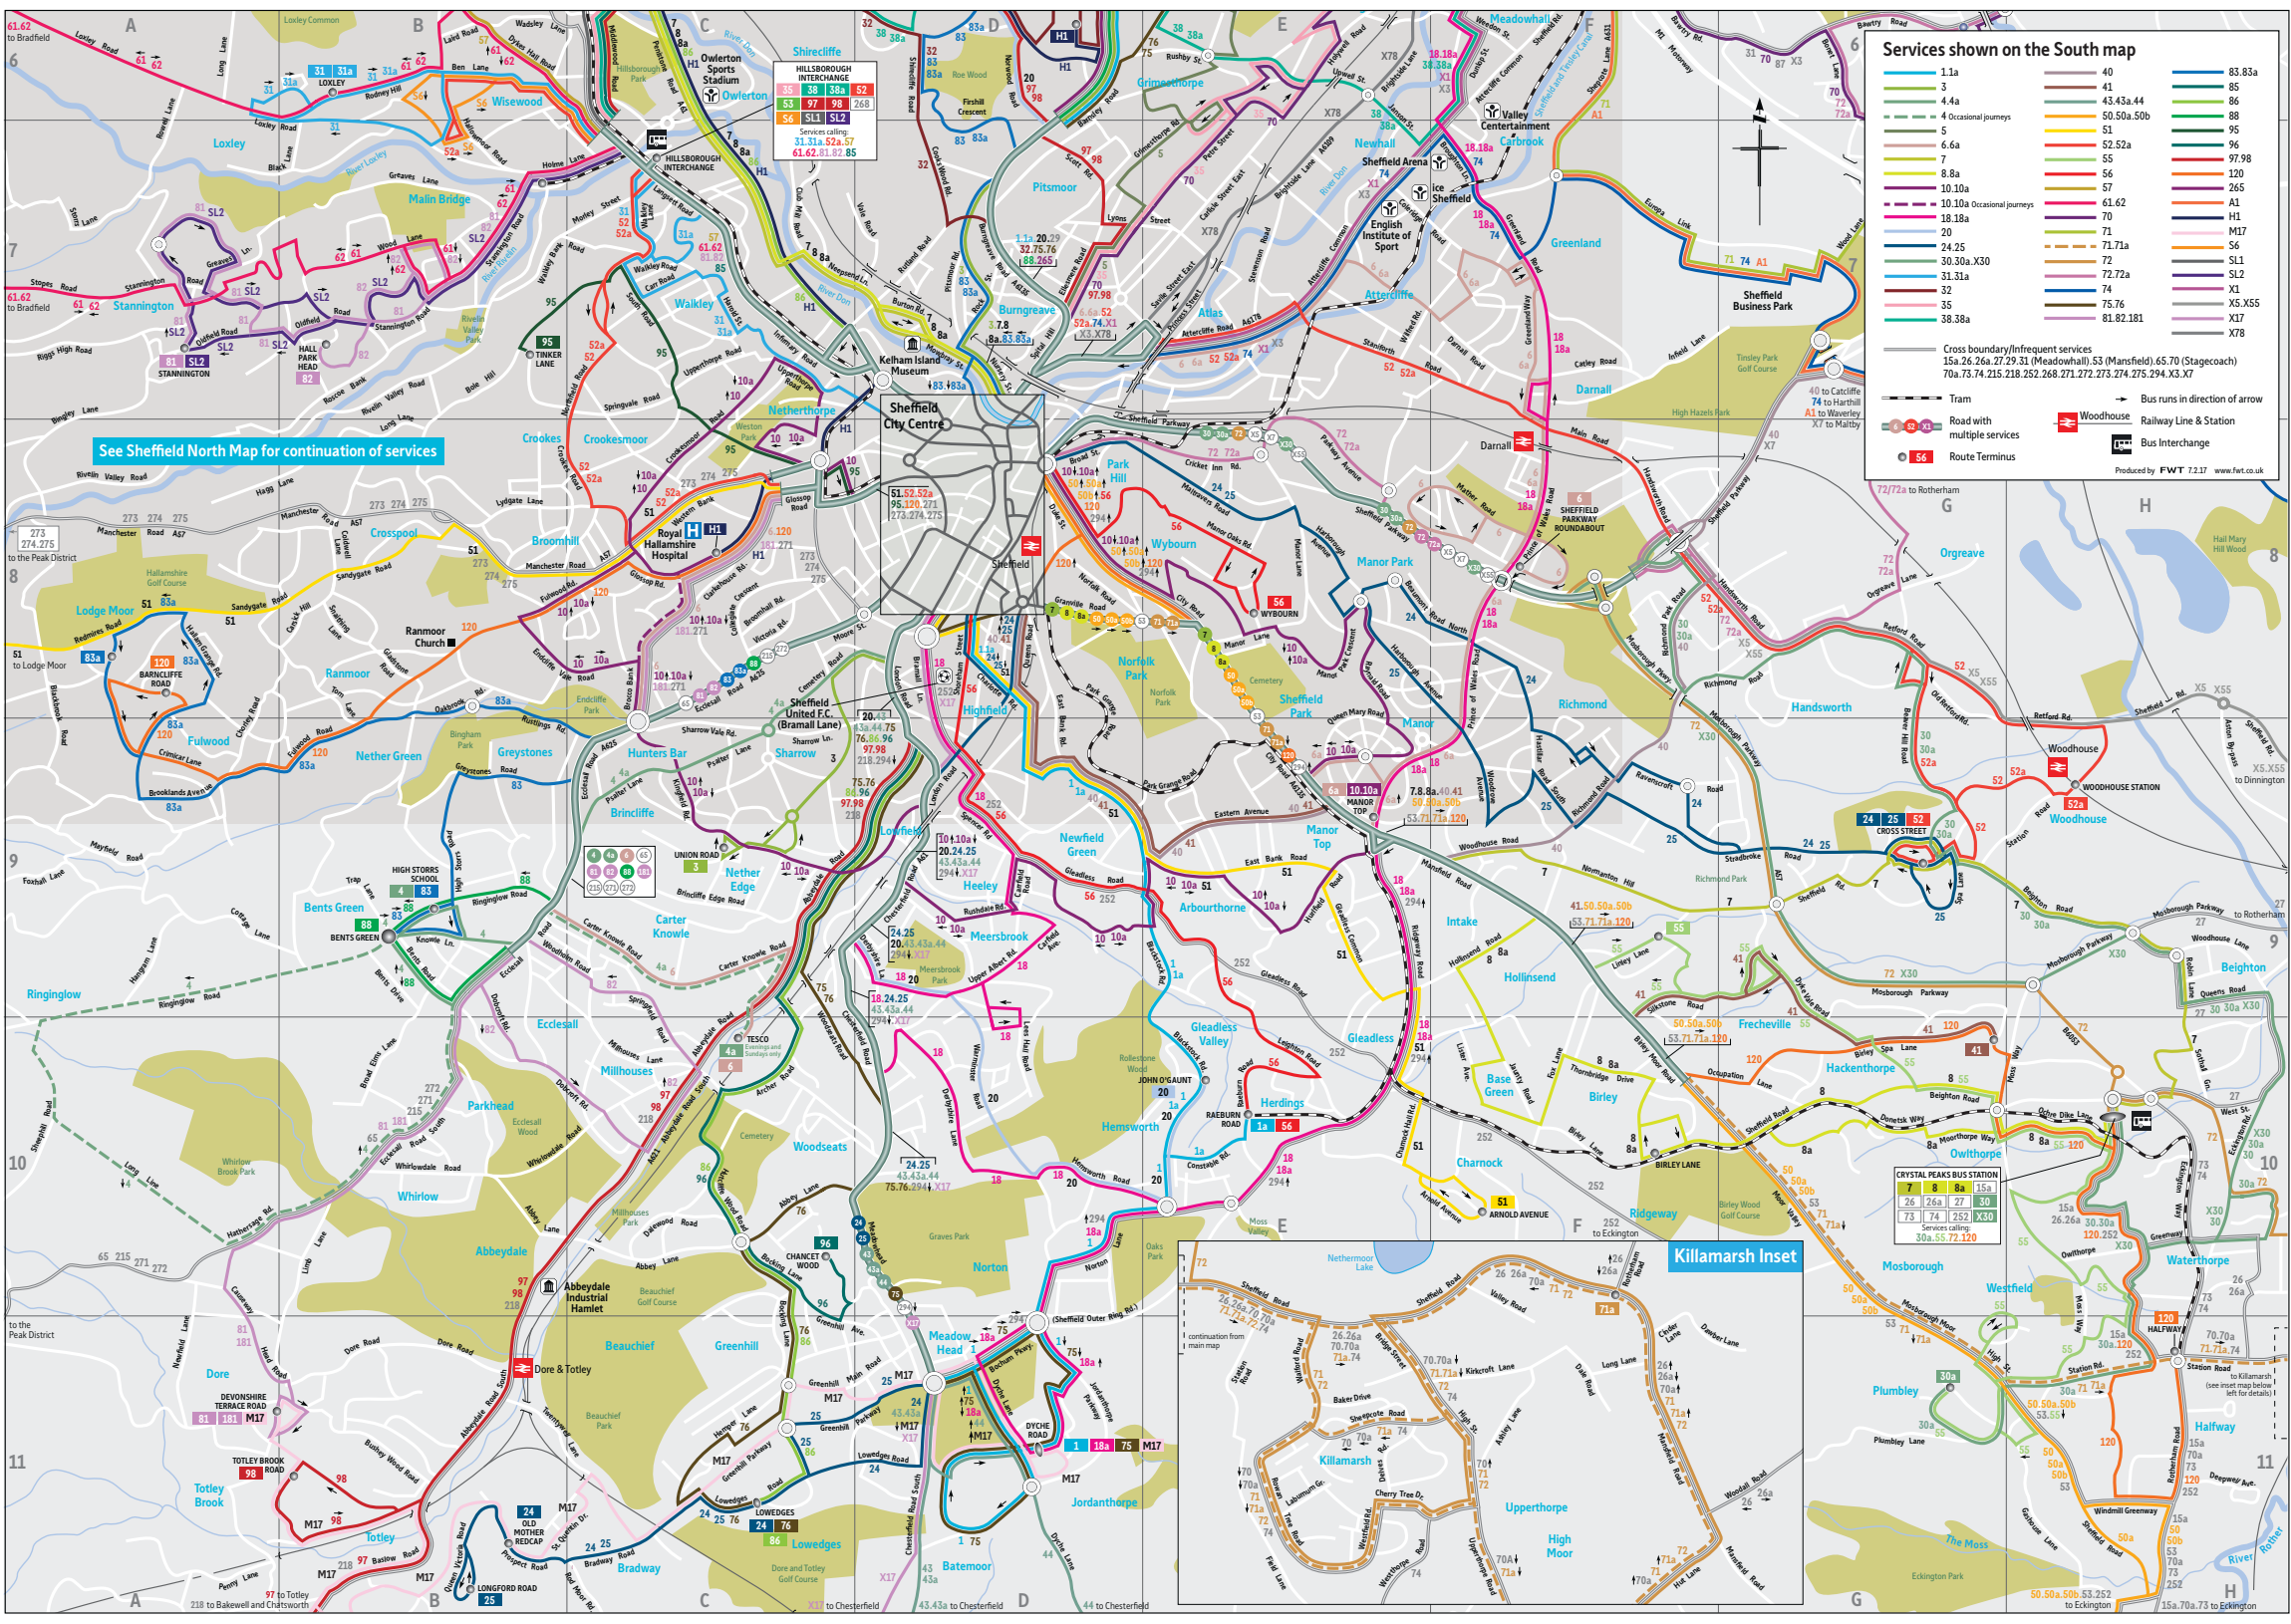

Services shown on the South map

1.1a	40	83.83a
3	41	85
4.4a	43.43a.44	86
4	50.50a.50b	88
5	51	96
6.6a	52	97.98
7	55	120
8.8a	56	265
10.10a	57	A1
10.10a Occasional journeys	61.62	H1
18.18a	70	M17
20	71	S6
24.25	71a	S11
30.30a.X30	72	S12
31.31a	72.72a	X1
32	74	X5.X5S
35	75.76	X17
38.38a	81.82.181	X78

Cross boundary/frequency services
15a.26.26a.27.29.31 (Meadowhall). S3 (Marsfield). 65.70 (Stagecoach)
70a.73.74.215.218.252.268.271.272.273.274.275.294.X3.X7

Tram
40 to Catcliffe
74 to Harthill
A1 to Wessingley
X7 to Matley

Woodhouse
Railway Line & Station

Bus runs in direction of arrow

Route Terminus

Produced by FWT 7.2.17 www.fwt.co.uk

See Sheffield North Map for continuation of services

Killmarsh Inset