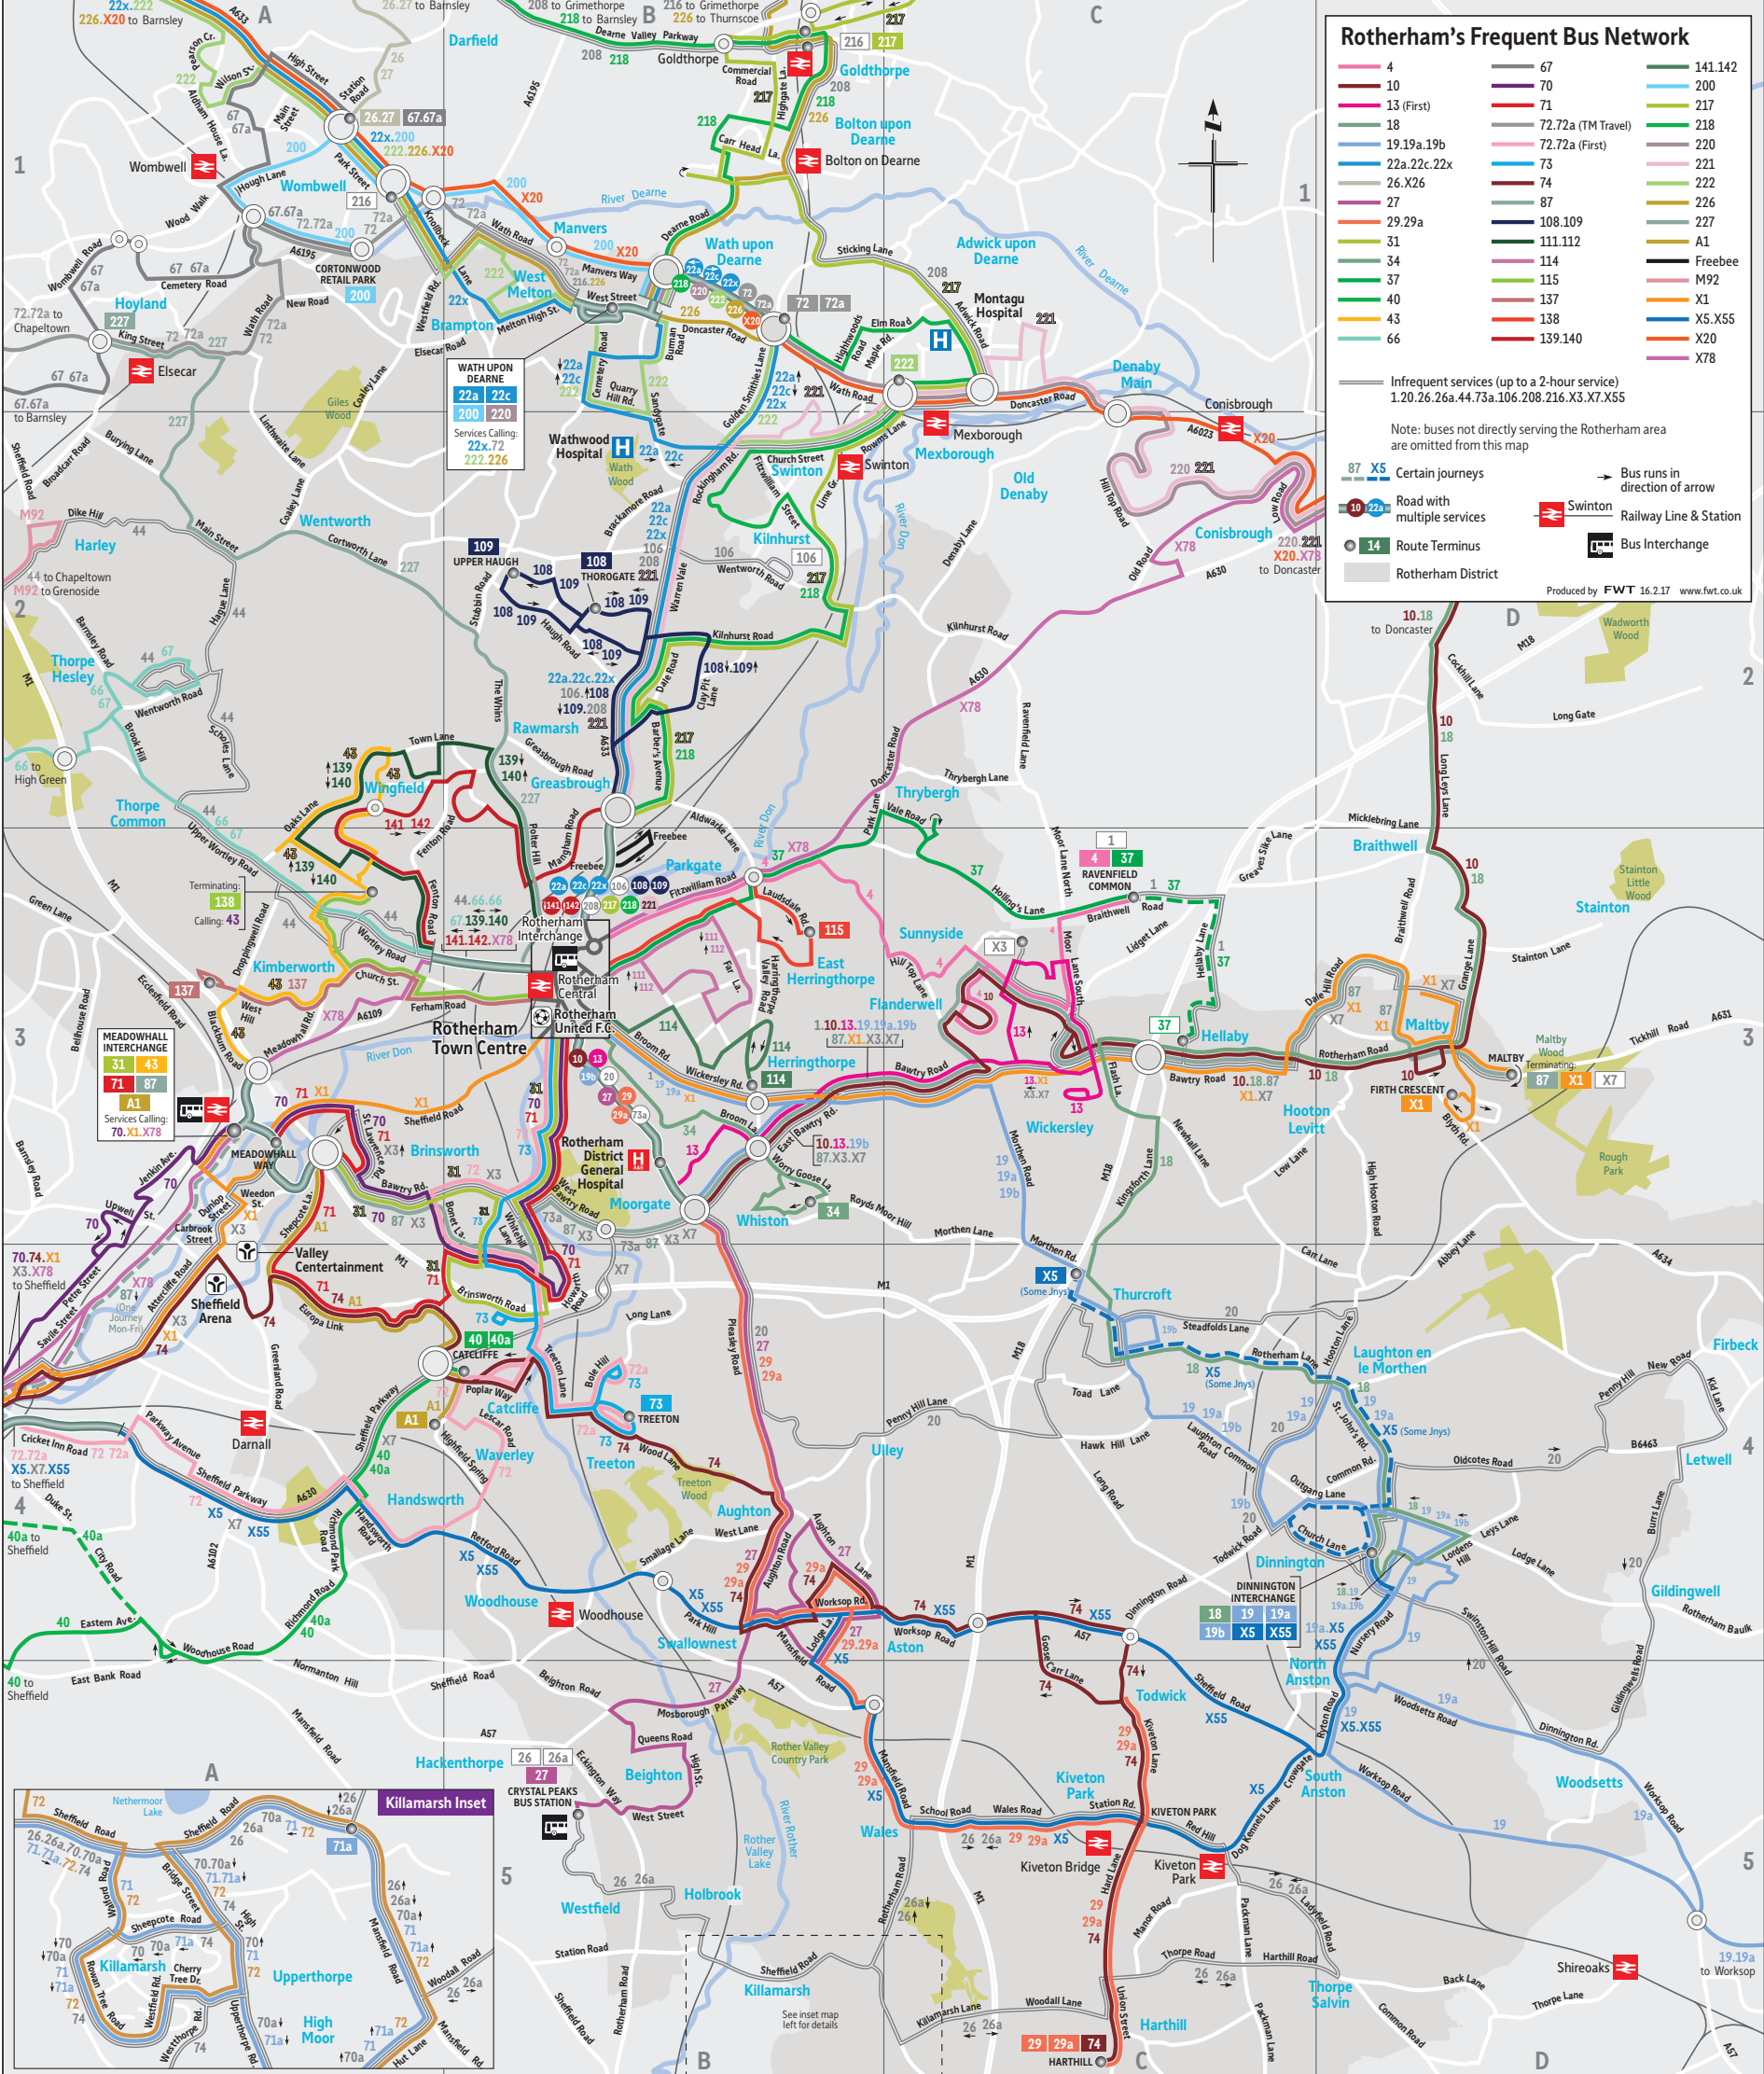

Rotherham's Frequent Bus Network

4	67	141.142
10	70	200
13 (First)	71	217
18	72.72a (TM Travel)	218
19.19a.19b	72.72a (First)	220
22a.22c.22x	73	221
26.X26	74	222
27	87	226
29.29a	108.109	227
31	111.112	A1
34	114	M92
37	115	X1
40	137	X5.X55
43	138	X20
66	139.140	X78

Infrquent services (up to a 2-hour service)
1.20.26.26a.44.73a.106.208.216.X3.X7.X55

Note: buses not directly serving the Rotherham area are omitted from this map

87 X5 Certain journeys
10 22a Road with multiple services
14 Route Terminus
Rotherham District

Bus runs in direction of arrow
Swinton Railway Line & Station
Bus Interchange

Produced by FWT 16.2.17 www.fwt.co.uk

MEADOWHALL INTERCHANGE
31 43
71 87
A1
Services Calling: 70.X1.X78

Killamarsh Inset
72 Sheffield Road
26.26a.70.70a
71.71a
72
74
77
70a
71
71a
72
74
77
70a
71
71a
72
74
77

See inset map left for details