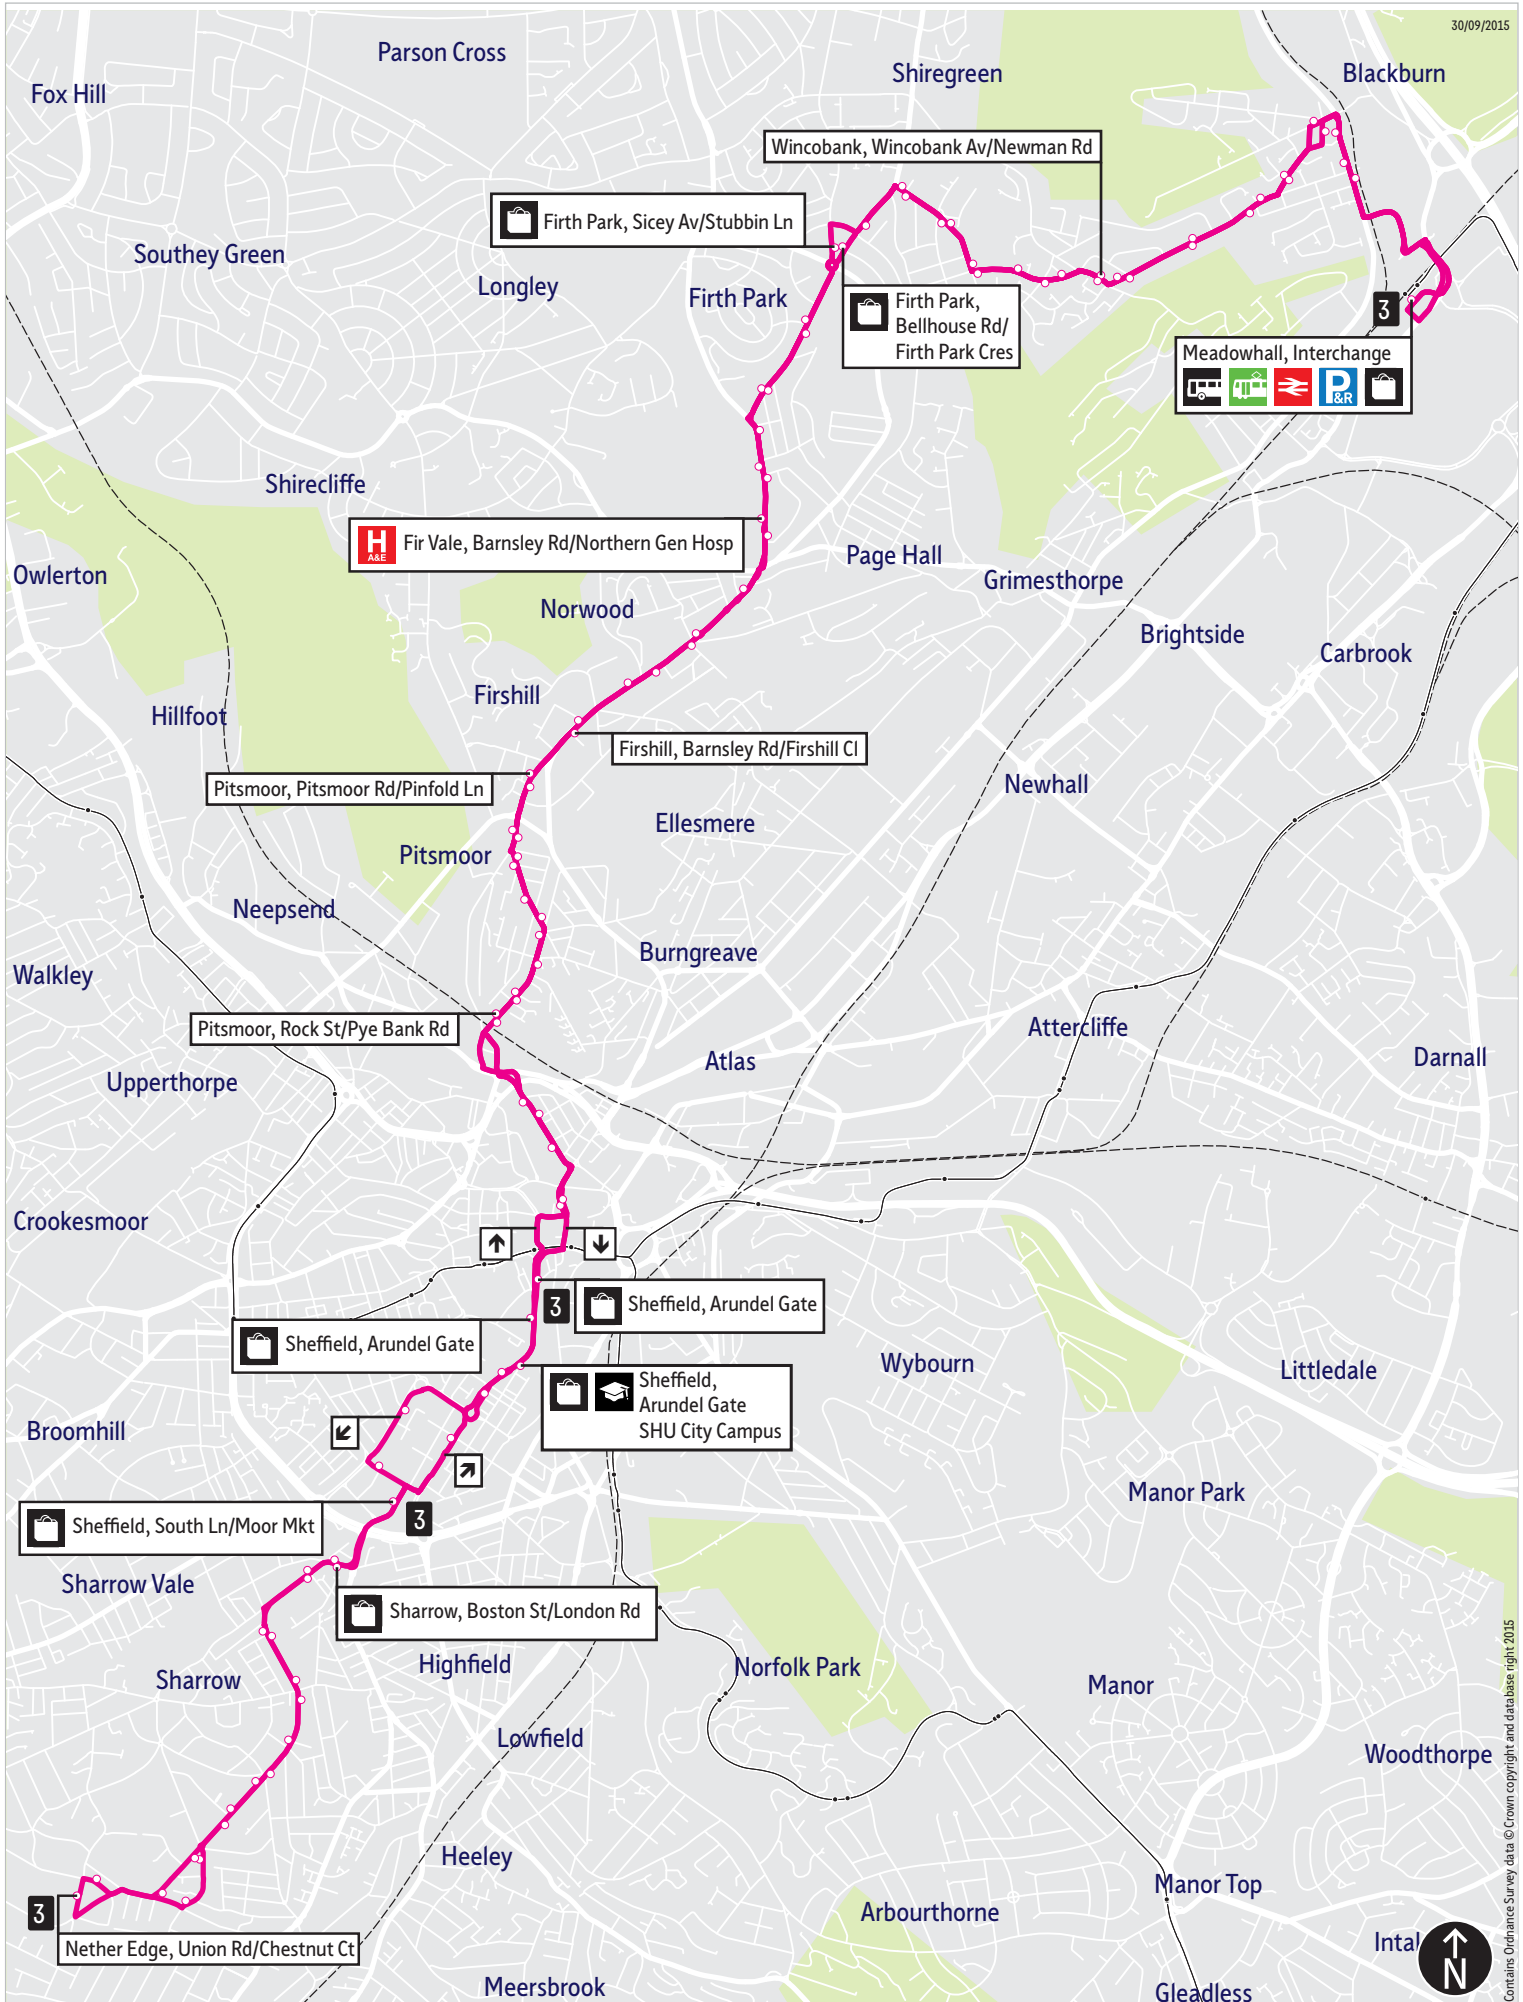

Bus route map for service 3

30/09/2015

This map is based upon Ordnance Survey material with the permission of Ordnance Survey on behalf of the Controller of Her Majesty's Stationery Office © Crown copyright. Unauthorised reproduction infringes Crown copyright and may lead to prosecution or civil proceedings. SYPT1 100030252 2015

= Terminus point
 = Public transport
 = Shopping area
 = Bus route & stops
 = Rail line & station
 = Tram route & stop