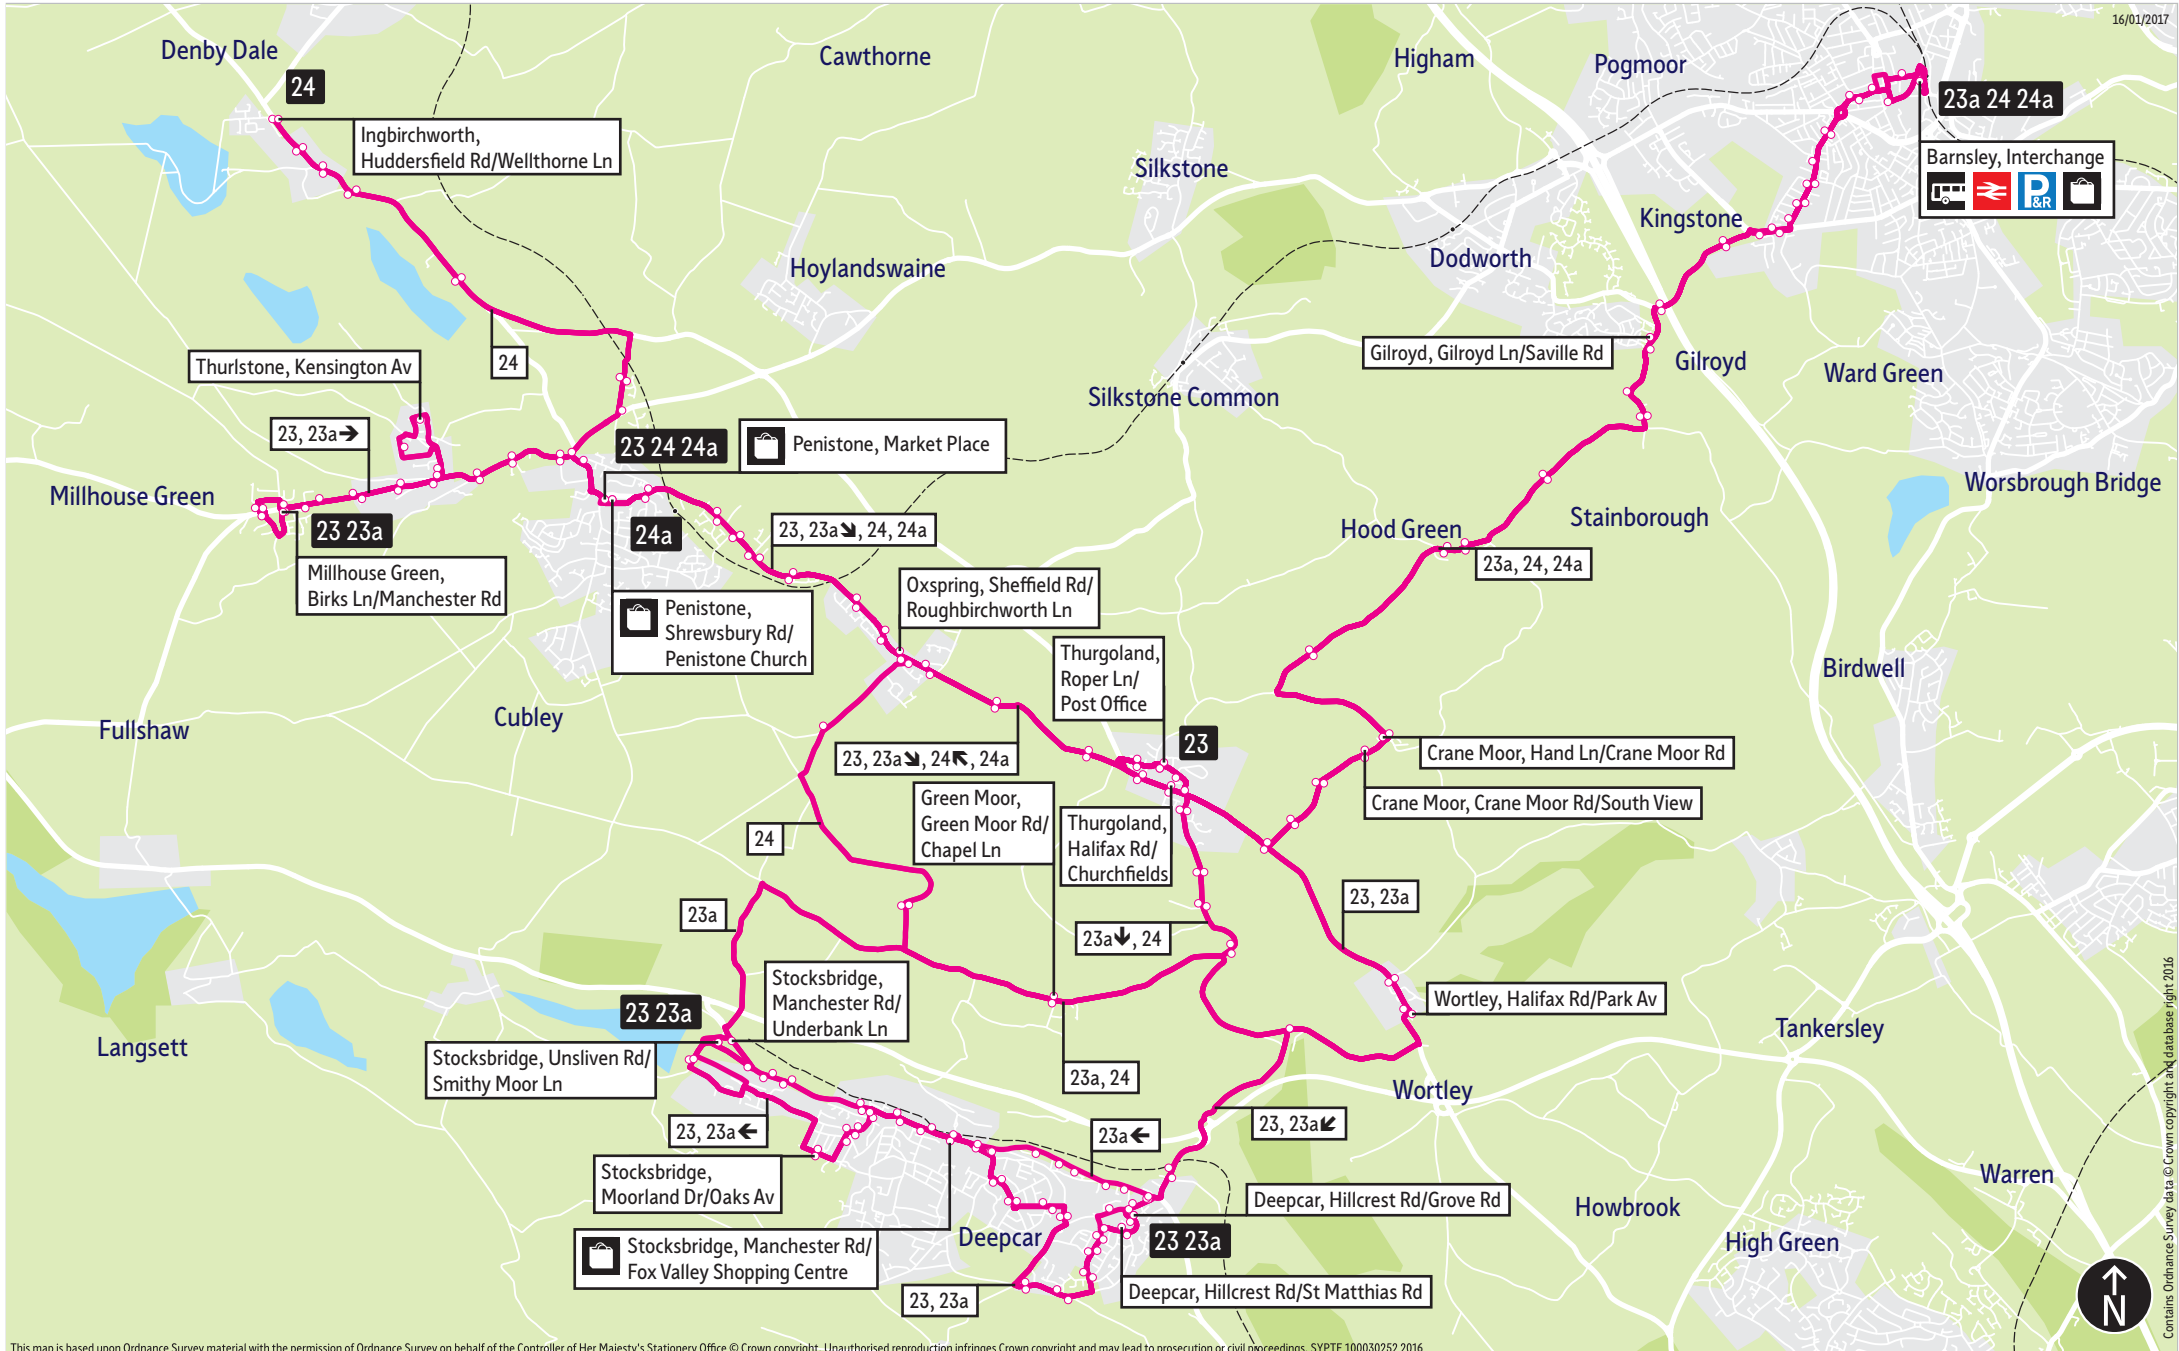

Bus route map for services 23, 23a, 24 and 24a

16/01/2017

- = Terminus point
- = Public transport
- = Shopping area
- = Bus route & stops
- = Rail line & station
- = Tram route & stop