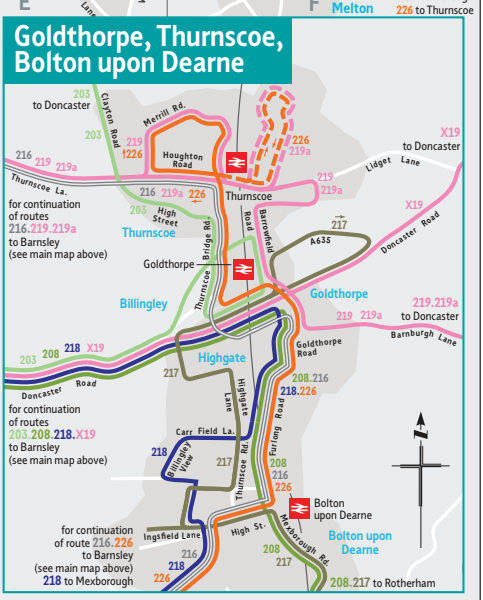

All information is correct as at January 2017

Barnsley's Frequent Bus Network

1	96
6	193
7	203
11	217
12	218
20.21.21a.22	219.219a.X19
22x	200
23.23a.24.24a	208
26.27	220
28.28c.29.29a.30.	222
30a Sundays only	226
29	227
32	265
35.36	X20
37	
38	
43.44	
57.59	
66.N66	
67.67a	
72.72a	
92	
93.93a	
95.95a	

Cross boundary/Infrequent services 29.35.35.36.97.216
 Certain journeys 20/21 219
 Route Terminus 34
 Bus runs in direction of arrow
 Railway Line & Station
 Bus Interchange

Index to Places Served

A Aldham House	D5
Ardsley	D4
Athersley North	C2
Athersley South	C3
B Barnsley Hospital	B3
Barugh Green	B3
Billingley	B3
Goldthorpe Inset	
Birdwell	C6
Blacker Hill	D6
Bolton upon Dearne	D6
Bolton upon Dearne Goldthorpe Inset	
Brampton	E7
Broomhill	F6

C Carlton	A7
Crane Manor	C2
Cubley	A7
Penistone Inset	
Cudworth	E2
Cundy Cross	D4
D Darfield	E5
Darton	B2
Dodworth	B4
Penistone Inset	
Hoyle Mill	D4
E Elsecar	E7
F Finkle Street	A7
G Gawber	B3
Gilroyd	B5
Great Houghton	F4
Grimthorpe	E2