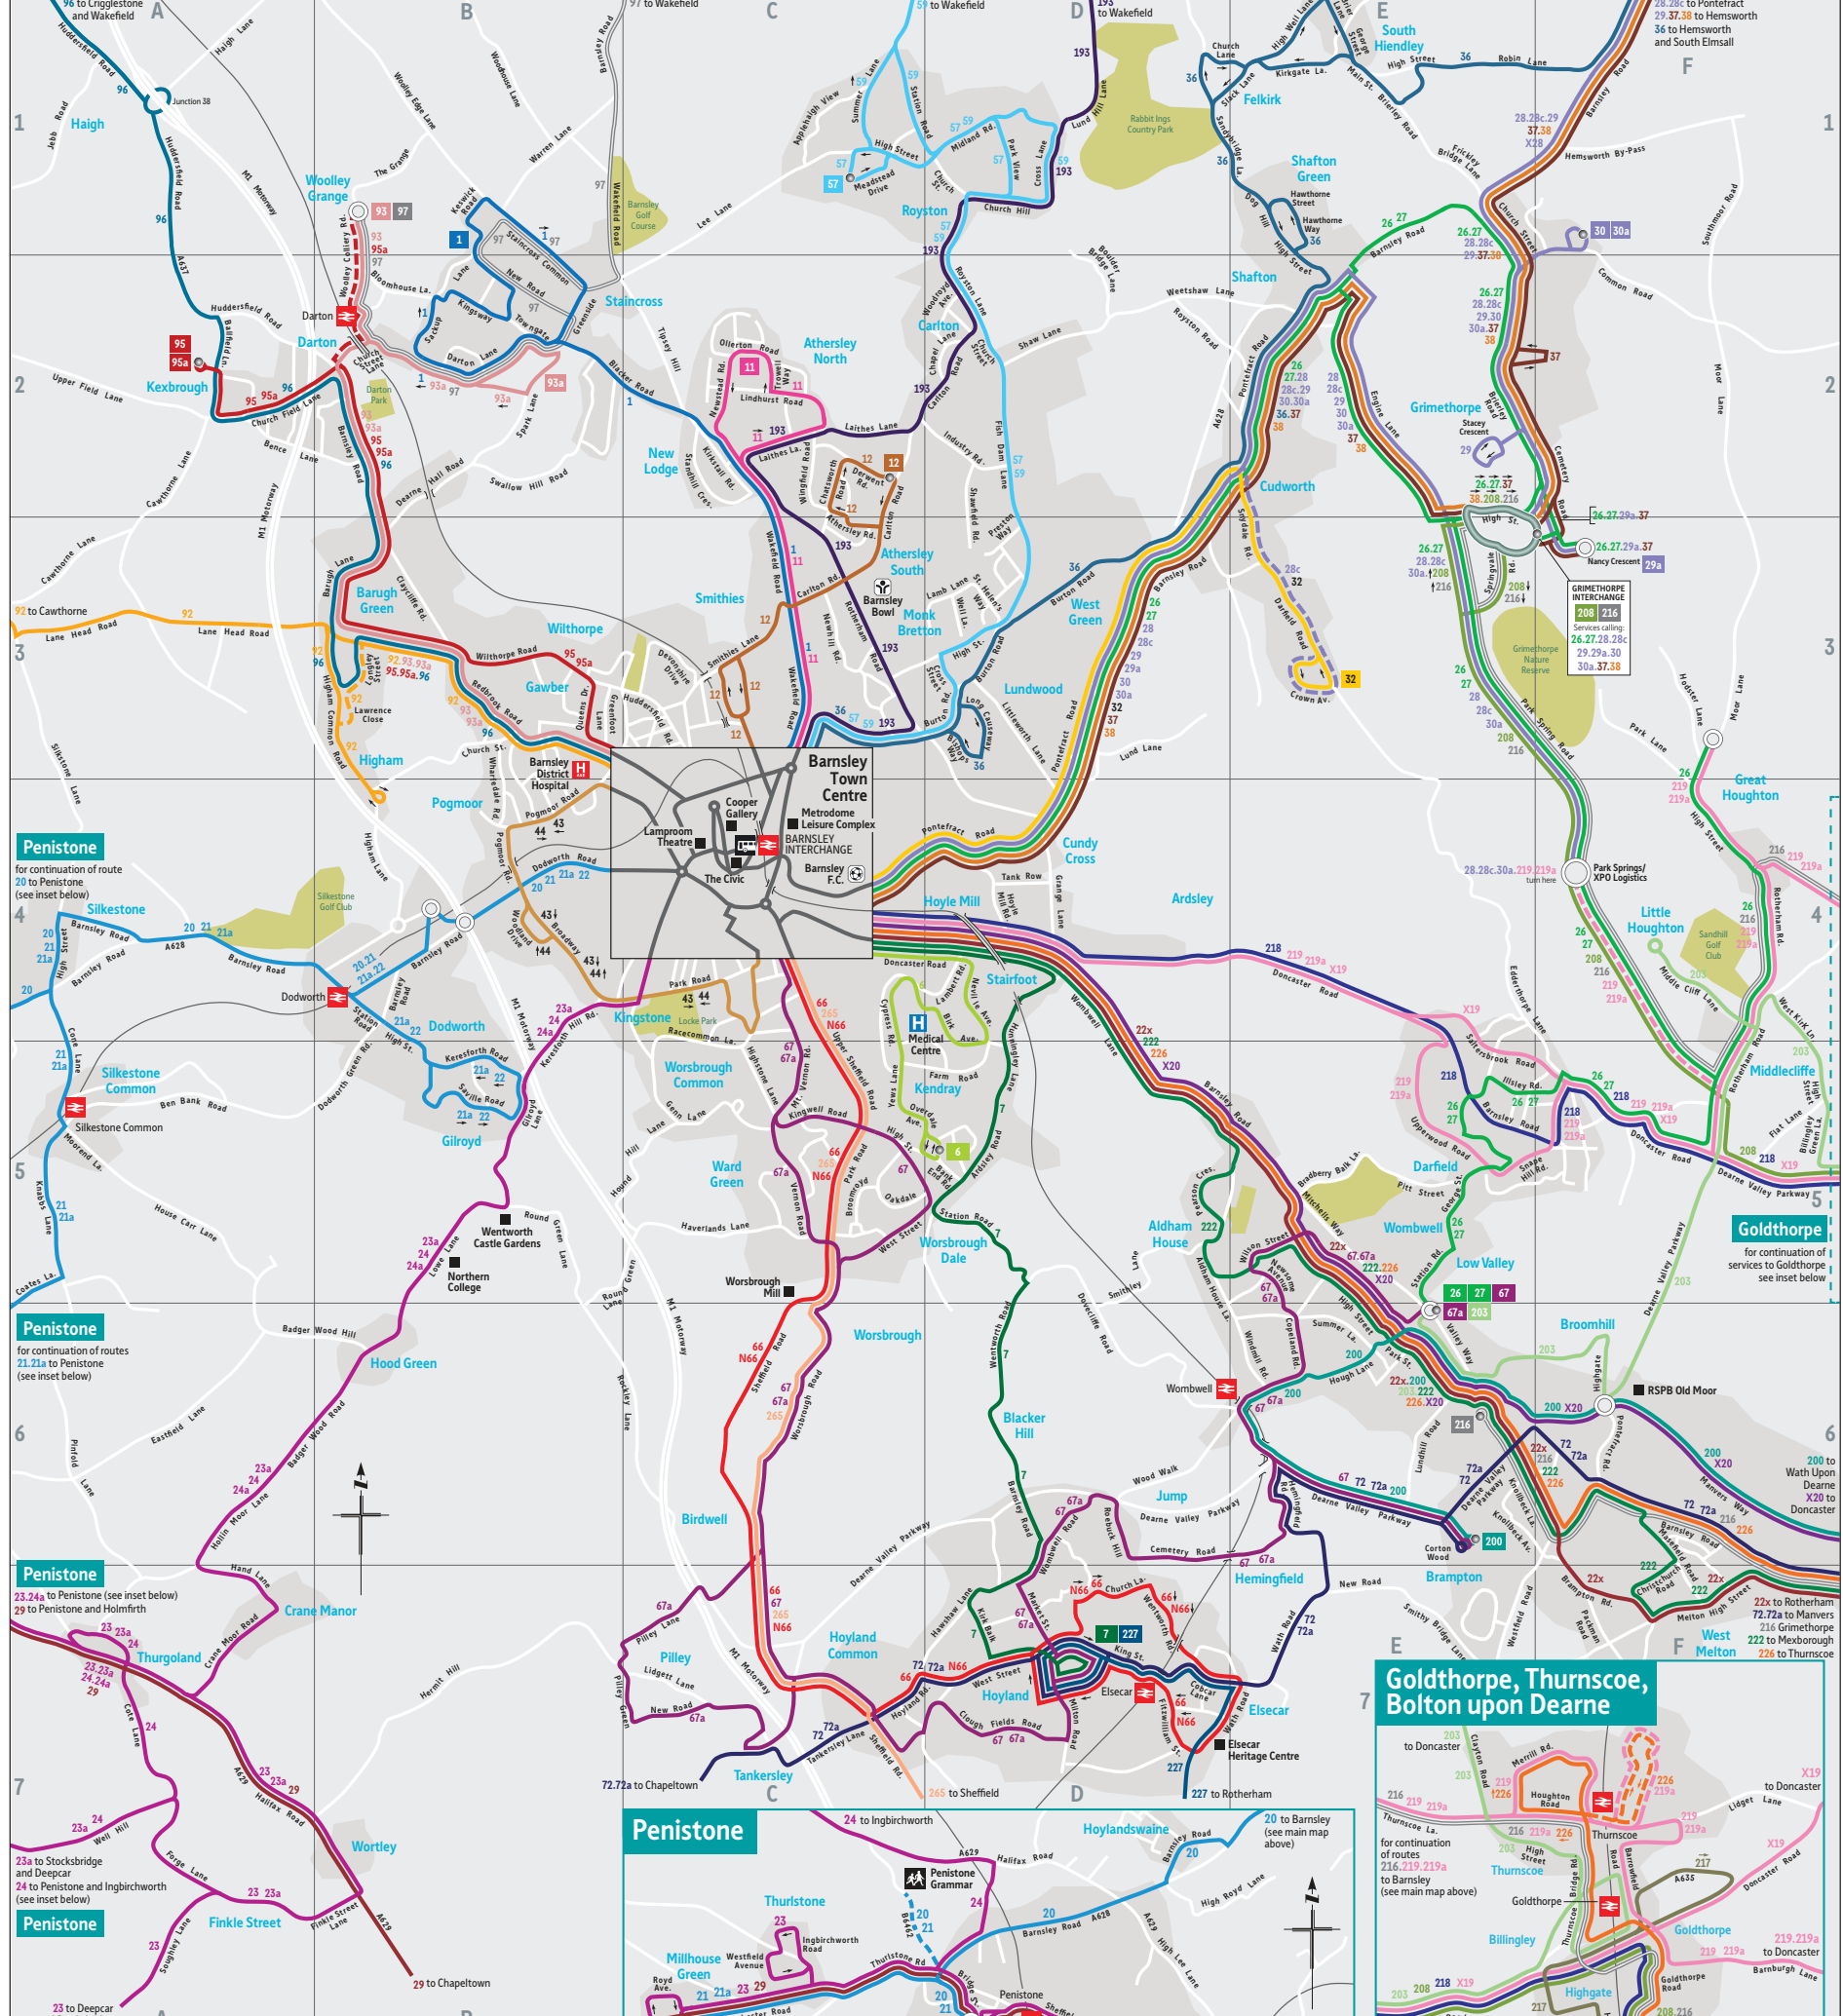

All information is correct as at January 2017

Barnsley's Frequent Bus Network

1	96
6	193
7	203
11	217
12	218
20.21.21a.22	219.219a.X19
22x	200
23.23a.24.24a	208
26.27	220
28.28c.29.29a.30.	222
30a Sundays only	226
29	227
32	265
35.36	X20
37	
38	
43.44	
57.59	
66.N66	
67.67a	
72.72a	
92	
93.93a	
95.95a	

Cross boundary/Infrequent services 29.35.35.36.97.216
 Certain journeys 20/21 219
 Route Terminus 34
 Bus runs in direction of arrow
 Railway Line & Station
 Bus Interchange

Index to Places Served

A Aldham House	D5
Ardsley	D4
Athersley North	C2
Athersley South	C3
B Barnsley Hospital	B3
Barugh Green	B3
Billingley	B3
Goldthorpe Inset	
Birdwell	C6
Blacker Hill	D6
Bolton upon Dearne	D6
Bolton upon Dearne Goldthorpe Inset	
Brampton	E7
Broomhill	F6

C Carlton	A7
Crane Manor	C2
Cubley	A7
Penistone Inset	
Cudworth	E2
Cundy Cross	D4
D Darfield	E5
Darton	B2
Dodworth	B4
Penistone Inset	
Hoyle Mill	D4
E Elsecar	E7
F Finkle Street	A7
G Gawber	B3
Gilroyd	B5
Great Houghton	F4
Grimthorpe	E2