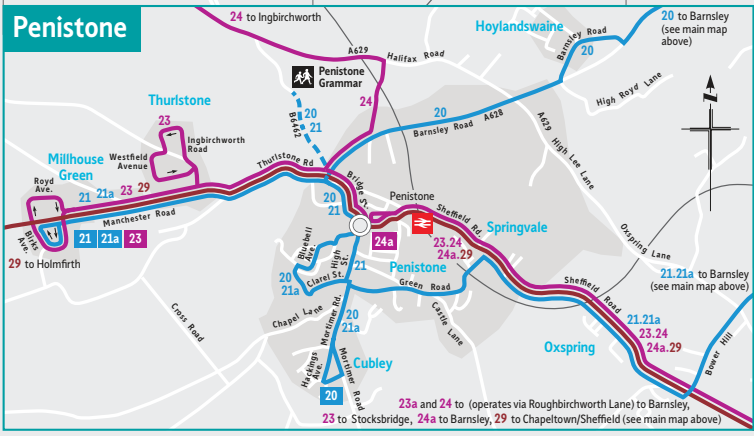

All information is correct as at January 2017

Barnsley's Frequent Bus Network

1	96
6	193
7	203
11	217
12	218
20.21.21a.22	219.219a.X19
22x	200
23.23a.24.24a	208
26.27	220
28.28c.29.29a.30.	222
30a Sundays only	226
29	227
32	265
35.36	X20
37	
38	
43.44	
57.59	
66.N66	
67.67a	
72.72a	
92	
93.93a	
95.95a	

Cross boundary/Infrequent services 29.35.35.36.97.216
 Certain journeys 20/21 219
 Route Terminus 34
 Bus runs in direction of arrow
 Railway Line & Station
 Bus Interchange

Index to Places Served

A Aldham House	D5
Ardsley	D4
Athersley North	C2
Athersley South	C3
B Barnsley Hospital	B3
Barugh Green	B3
Billingley	B3
Goldthorpe Inset	
Birdwell	C6
Blacker Hill	D6
Bolton upon Dearne	D6
Bolton upon Dearne Goldthorpe Inset	
Brampton	E7
Broomhill	F6

C Carlton	A7
Crane Manor	C2
Cubley	A7
Penistone Inset	
Cudworth	E2
Cundy Cross	D4
D Darfield	E5
Darton	B2
Dodworth	B4
Penistone Inset	
Hoyle Mill	D4
E Elsecar	E7
F Finkle Street	A7
G Gawber	B3
Gilroyd	B5
Great Houghton	F4
Grimthorpe	E2