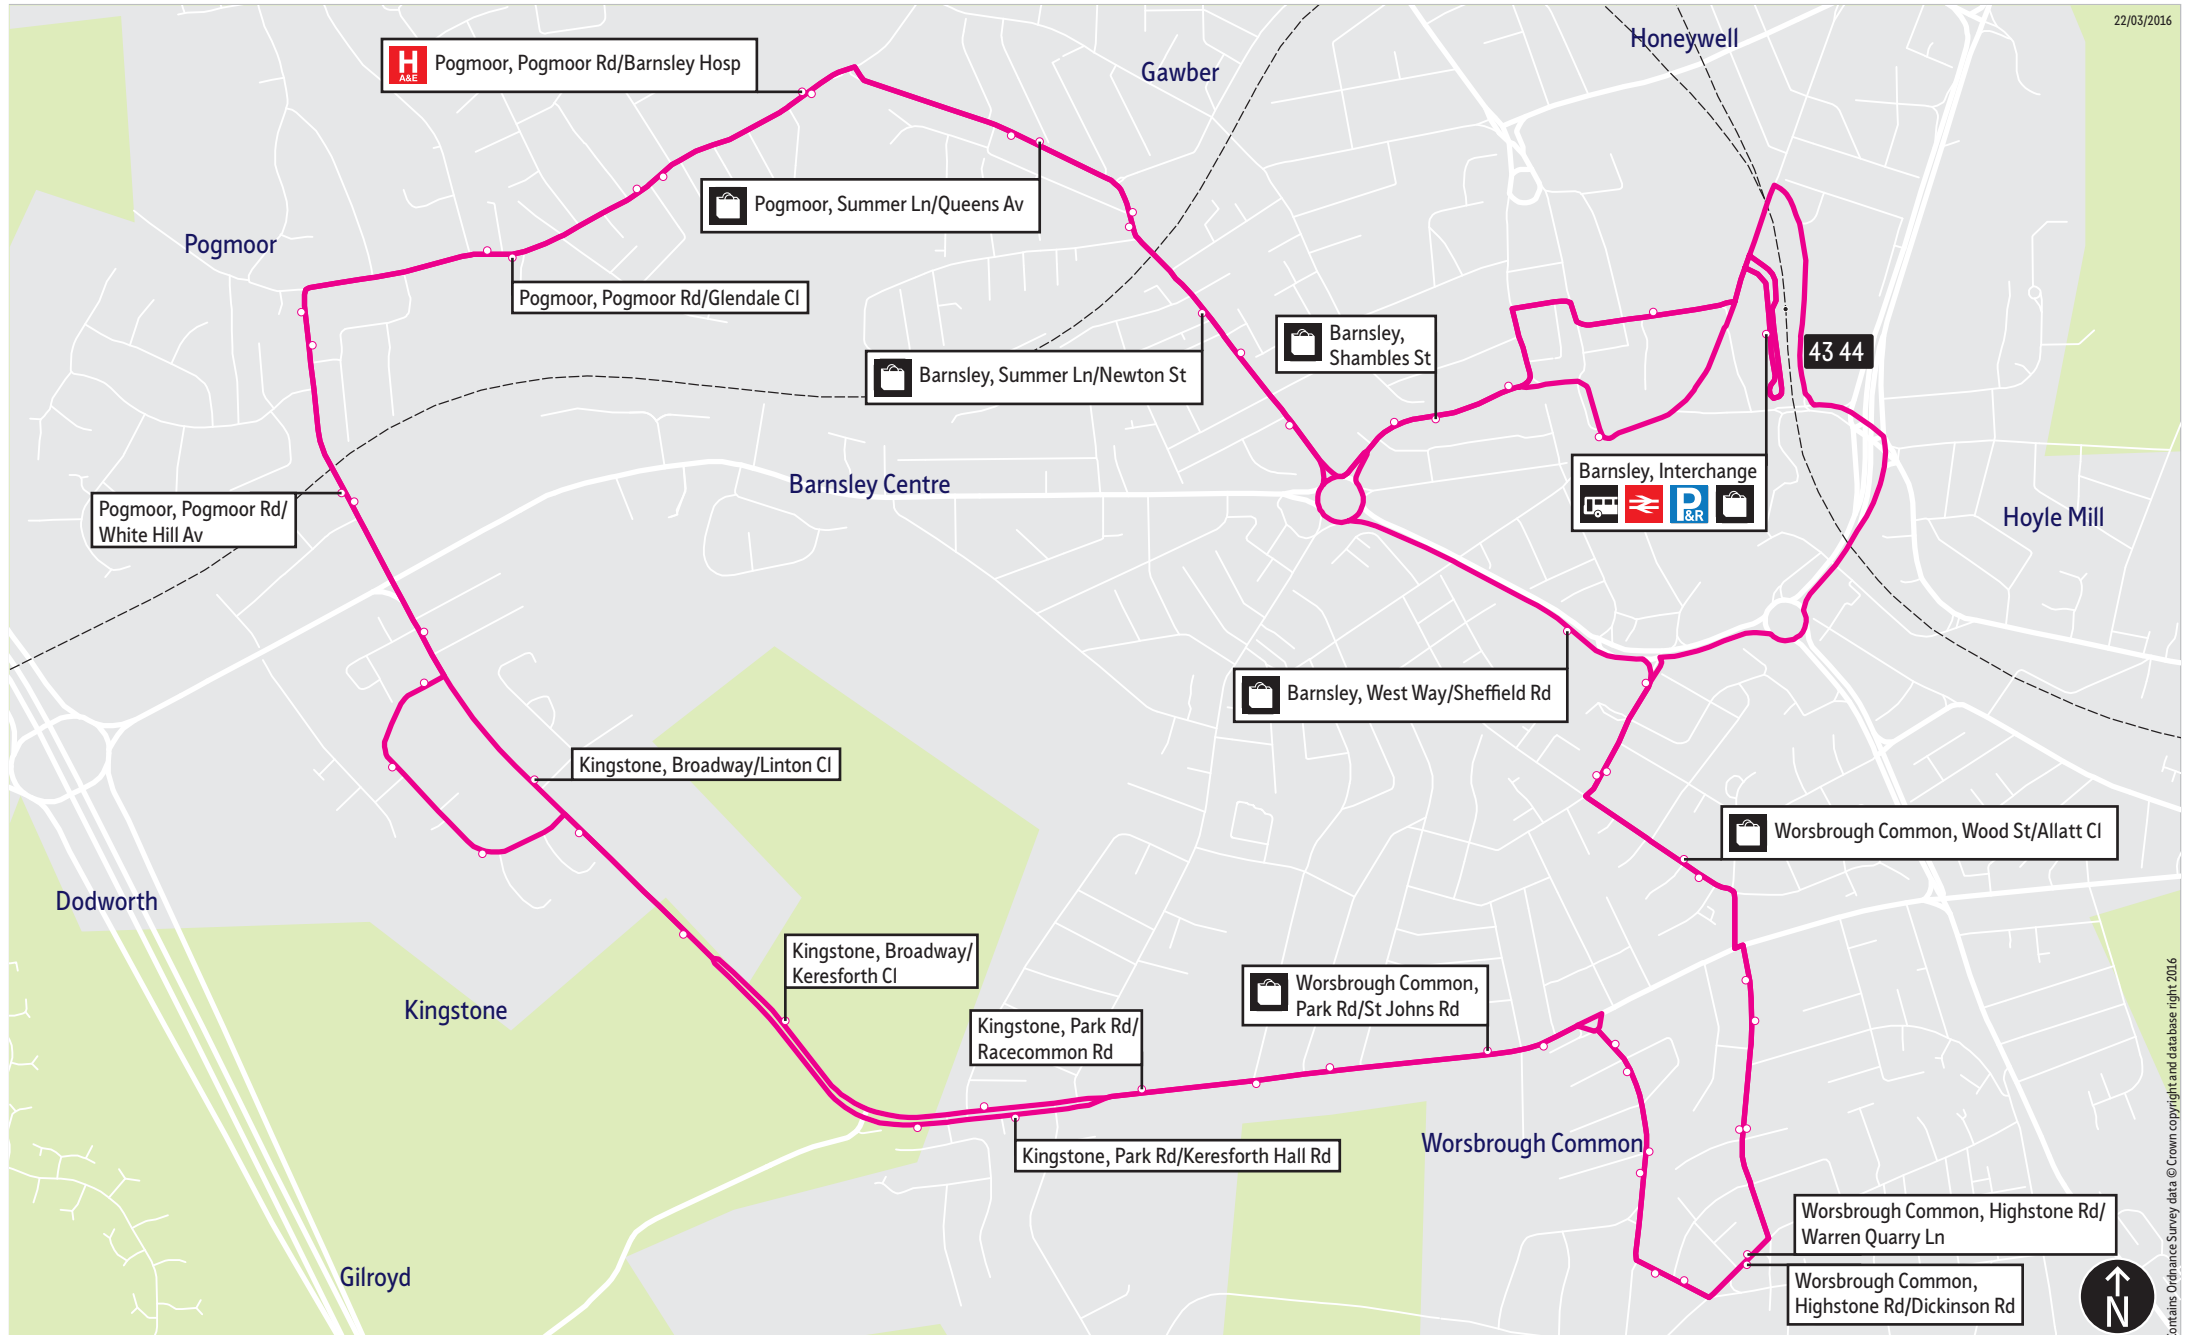

Bus route map for services 43 and 44

22/03/2016

- = Terminus point
- = Public transport
- = Shopping area
- = Bus route & stops
- = Rail line & station
- = Tram route & stop

Contains Ordnance Survey data © Crown copyright and database right 2016