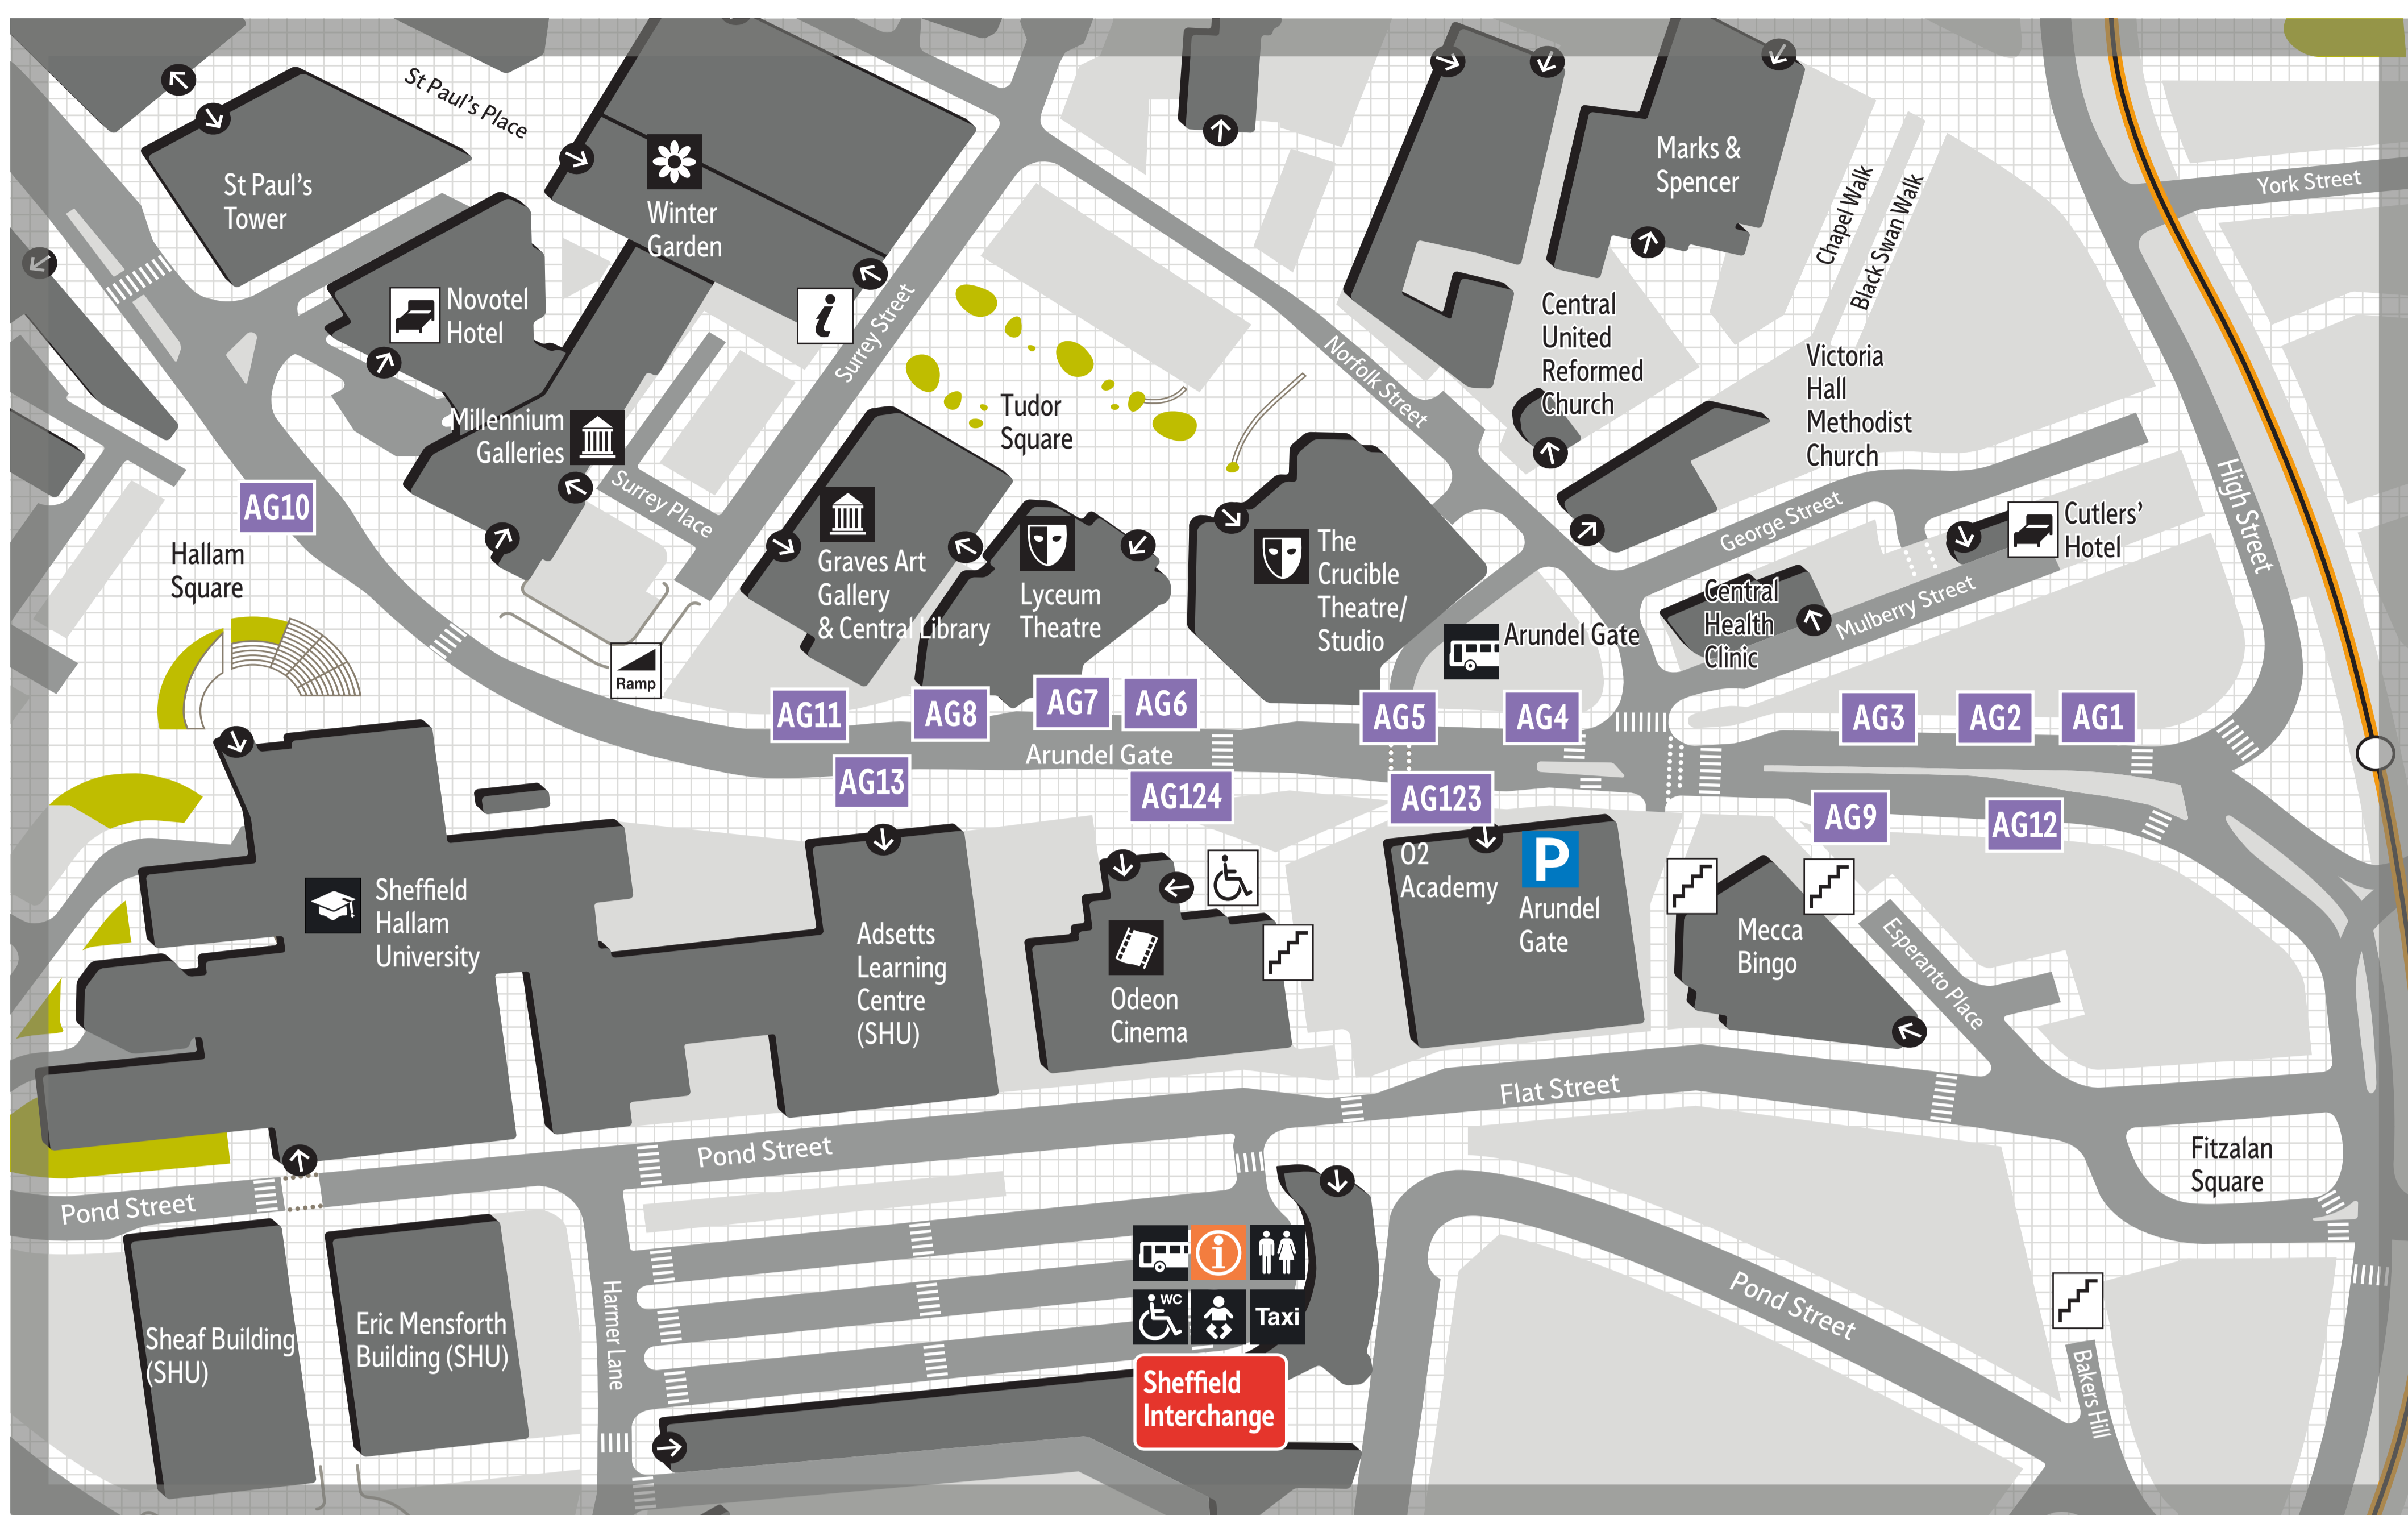

Bus Stop Finder

Service frequency is approximate based on Monday to Friday daytime timetables. Full timetable information is available at each bus stand and online at travelsouthyorkshire.com/Timetables

Service	Towards	Bus Stop	Frequency	Operator
1	High Green	AG4	15 mins	Stagecoach / First
1	Jordanthorpe	AG13	15 mins	Stagecoach
1a	Chapelton	AG4	15 mins	First
1a	Herdings	AG13	15 mins	First
2	Barnsley	AG4	1 hour	Stagecoach
2a	Barnsley	AG4	6 per day	Stagecoach
5	Firth Park	AG7	1 hour and 40 mins	TM Travel
7	Ecclesfield	AG7	30 mins	Stagecoach
8	Ecclesfield	AG7	30 mins	First
11	Herdings	AG13	15 mins	First
20	Ecclesfield	AG6	20 mins	First
20	Hemsworth	AG9	20 mins	First
24	Woodhouse	AG3	15 mins	First
24	Lowedges	AG9	15 mins	First
25	Woodhouse	AG3	15 mins	Stagecoach / First
25	Bradway	AG9	15 mins	Stagecoach
30	Crystal Peaks	AG2	30 mins	TM Travel
30a	Plumbly	AG2	Evenings only	TM Travel
32	Fir Vale	AG7	1 hour	TM Travel
41	Frencheville	AG1	1 hour	First / TM Travel
43	Dronfield Chesterfield	AG12	30 mins	Stagecoach
43a	Lowedges	AG12	1 hour	Stagecoach
44	Dronfield Chesterfield	AG12	1 hour	Stagecoach
51	Crosspool Lodge Moor	AG11	15 mins	First
52	Woodhouse	AG2	15 mins	Stagecoach
52a	Woodhouse	AG2	15 mins	First
75	Jordanthorpe	AG123	15 mins	First
75	Shiregreen	AG5	15 mins	First

Service	Towards	Bus Stop	Frequency	Operator
76	Lowedges	AG123	15 mins	First
76	Shiregreen	AG5	15 mins	First
76a	Chancet Wood	AG123	2 hours and 30 mins	TM Travel
81	Dore	AG124	35 mins	First
81	Stannington	AG8	35 mins	First
82	Millhouses	AG124	35 mins	First
82	Stannington	AG8	35 mins	First
83	Chapelton	AG6	30 mins	Stagecoach / First
83	Fulwood	AG124	30 mins	Stagecoach
86	Chapelton	AG8	35 mins	Stagecoach / First
86	Lowedges	AG123	30 mins	Stagecoach
88	Bents Green	AG124	15 mins	Stagecoach
88	Ecclesfield	AG4	15 mins	Stagecoach
95	Walkley	AG11	30 mins	First
95a	Walkley	AG11	30 mins	First
97	Hillsborough	AG6	30 mins	First
97	Totley	AG123	30 mins	First
98	Hillsborough	AG6	30 mins	First
98	Totley Brook	AG123	30 mins	First
120	Crystal Peaks Halfway	AG1	8 mins	First / Stagecoach
252	Crystal Peaks Halfway	AG1	40 mins	TM Travel
SC2	West Bar Sheffield Interchange	AG4	20 mins	South Pennine
X1	Rotherham Maltby	AG6	30 mins	First
X2	Rotherham Maltby Doncaster	AG6	30 mins	First
X7	Maltby	AG6	Afternoons only	TM Travel
X17	Chesterfield Matlock Wirksworth	AG12	30 mins	Stagecoach
X30	Harthill	AG2	1 per day	TM Travel