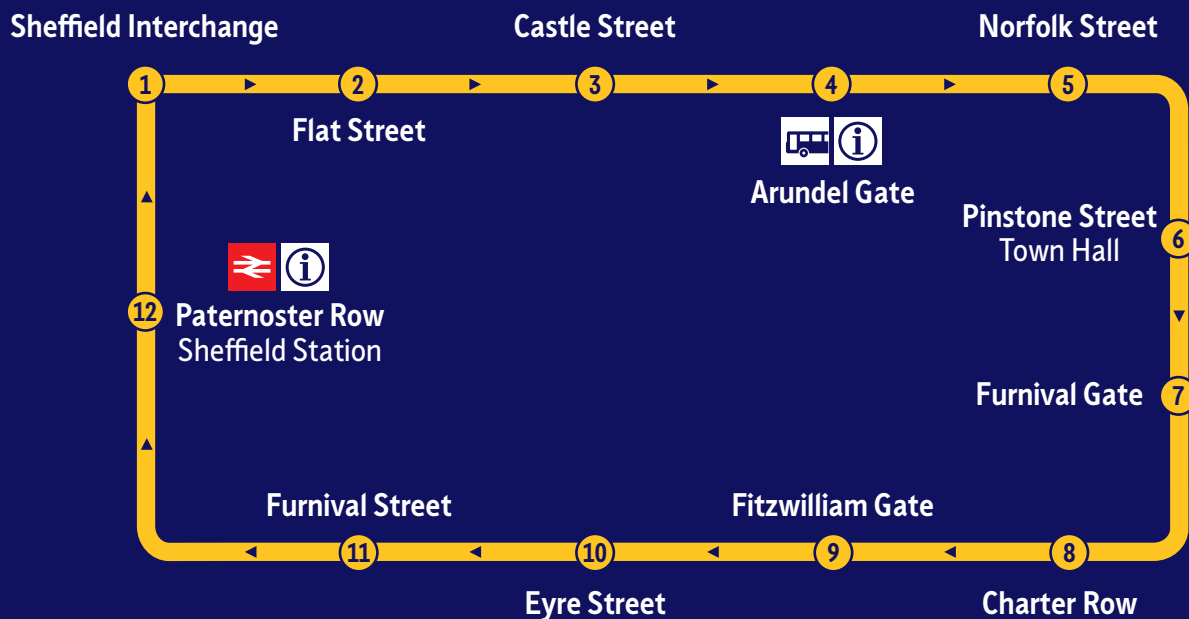

Places to visit	Stop No
Peace Gardens	6
Ponds Forge Sports Centre	2
Ponds Forge Supertram stop	2
Red Tape Studios	12
Sheffield Cathedral	4
Sheffield City Hall	6
Sheffield Hallam University	12
Sheffield Hallam University Science Park	11
Sheffield Magistrates Court	3
Access from Sheffield Rail Station	1
Access to Sheffield Rail Station	12
Sheffield Town Hall	6
Showroom Cinema	12
The Moor shopping area	7
The Winter Garden	5
Travel South Yorkshire Information Centre	1
University e-campus	1
Victoria Quays	3

# The Sheffield city centre bus that's quick, easy and most importantly **FREE!**

Every 7 minutes to popular city centre locations, from 0700 to 1900 Weekdays and 0800 to 1900 on Saturdays

## Get on board!

The Free **Bee** links popular city centre locations from Sheffield Interchange to the main city centre shopping areas and Sheffield Hallam University.

Below are the places to visit at each bus stop.

Places to visit	Stop No
BBC Radio Sheffield offices	11
BT Telecom House	8
Castle Market shopping area	3
Central Library	5
Crucible and Lyceum Theatres	5
Walking distance of Division Street	6
Access to Fargate shopping area	5
Fitzalan Square Supertram stop	4
High Street shopping	4
HUBS - Sheffield Hallam Student Union	12
Leopold Square	5
Access to Moorfoot	9
Access to the Moor Shopping area	8
Millenium Galleries	4
New South Yorkshire Fire & Rescue	10
Odeon Cinema	4
Orchard Square shopping centre	5