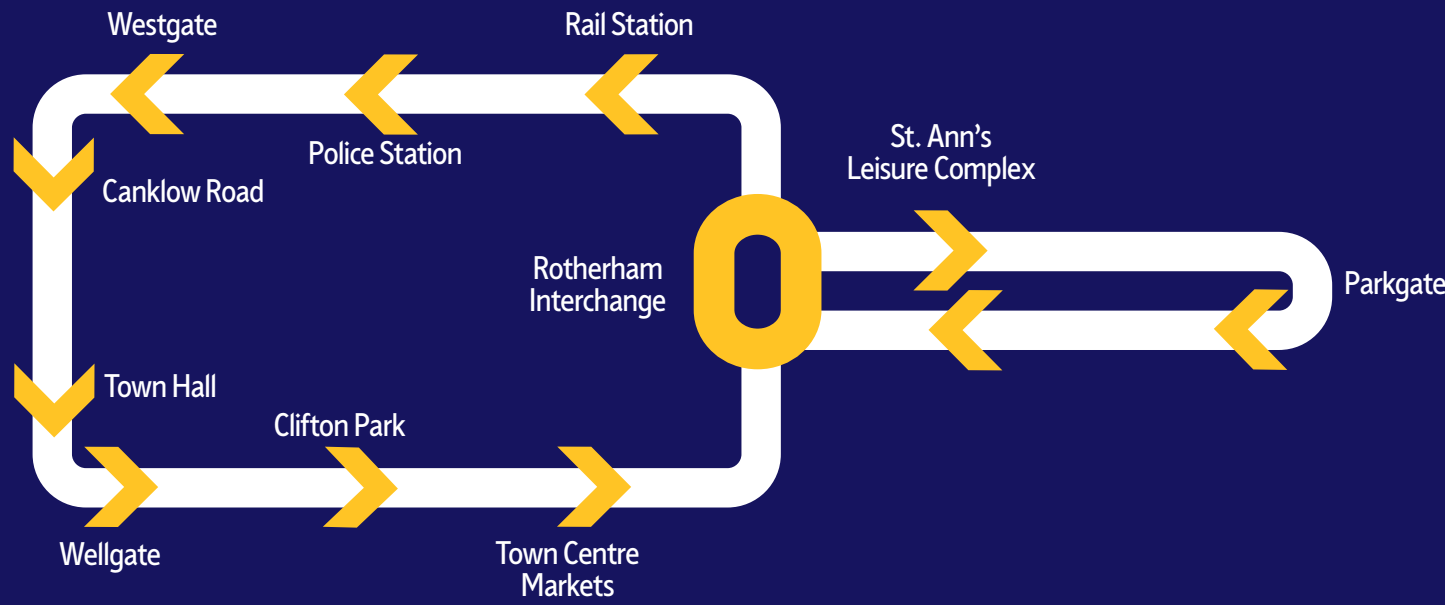

Free **Bee** runs every **12** minutes from 0800 to 1800 Monday to Saturday, it's the quick and easy way to get around Rotherham.

Most importantly, it's free for everyone!

With Free **Bee** you can buzz on and buzz off wherever you need to go...

- Rotherham Interchange
- Rail Station
- Police Station
- Westgate
- Canklow Road
- Town Hall
- Wellgate
- Rotherham Civic Theatre
- Clifton Park
- College of Arts & Technology
- Town Centre Shopping
- Town Centre Markets
- Council Offices
- Central Library
- St. Ann's Leisure Complex
- Parkgate