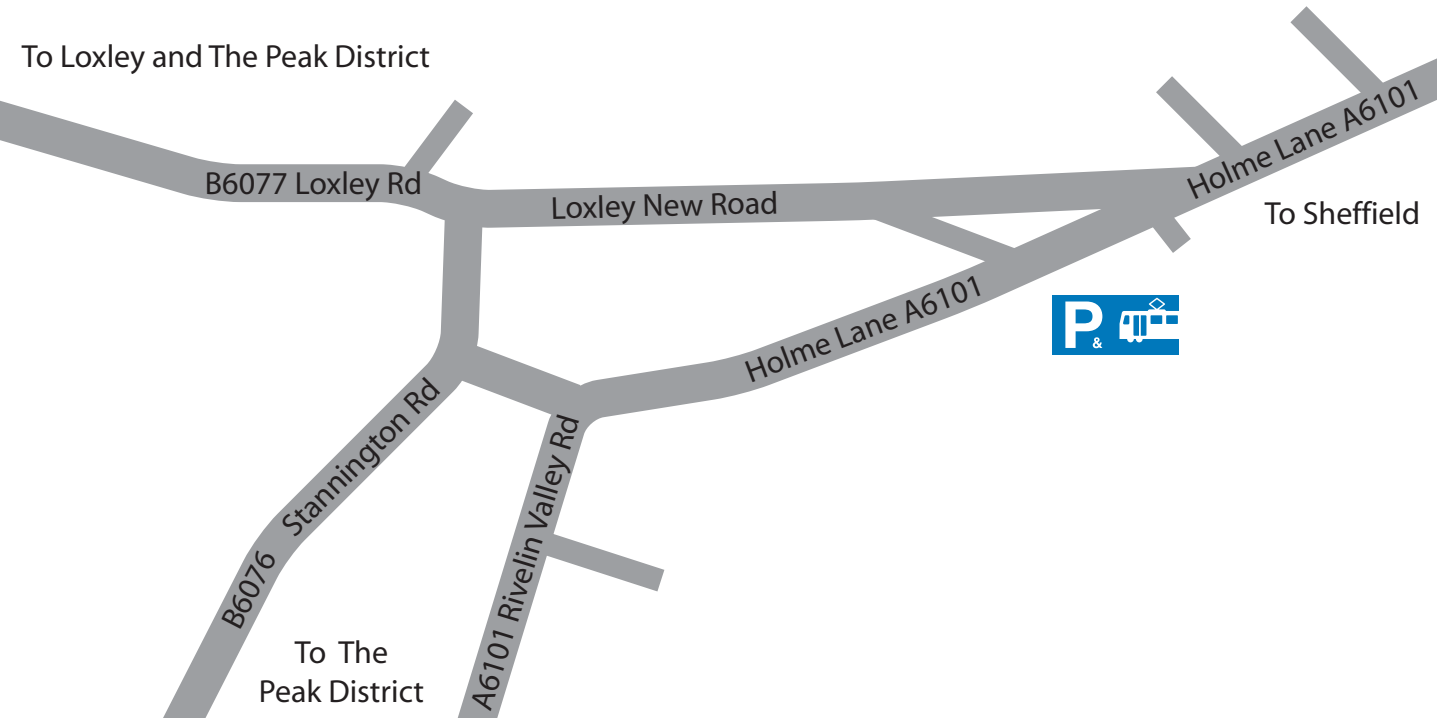

Malin Bridge Park and Ride

To Loxley and The Peak District

B6077 Loxley Rd

Loxley New Road

Holme Lane A6101

To Sheffield

B6076 Stannington Rd

To The Peak District

A6101 Rivelin Valley Rd

Holme Lane A6101