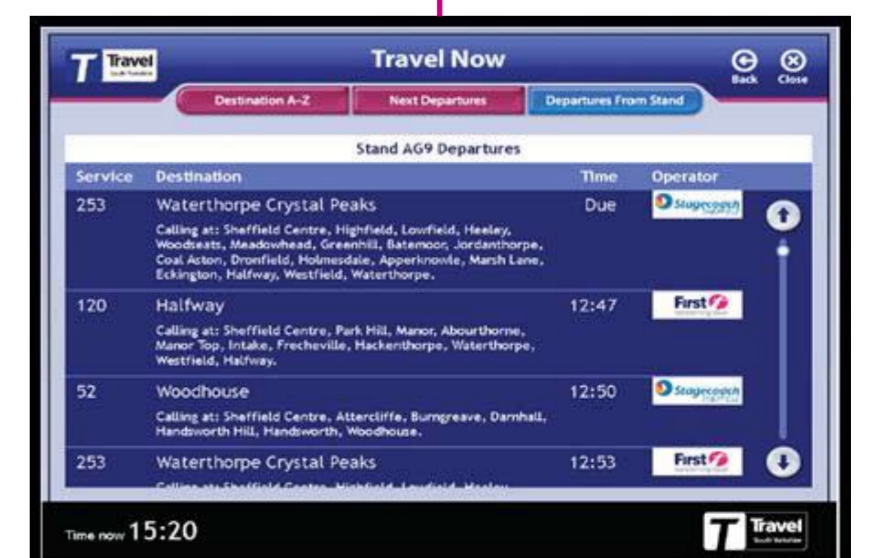

Smart Kiosk at Mexborough Mini Interchange

Smart Kiosk at Sheffield Interchange

Plan a journey button allows you to view travel planning options

Main screen  
Other buttons allow you to use the kiosks interactive services

## Destination A - Z

From the keyboard display select the first letter of the destination you require information on.

## Next Departures

Shows you the next departures due from that location.

## Departures from Stand

Shows each service from the selected stand and the areas it travels through.