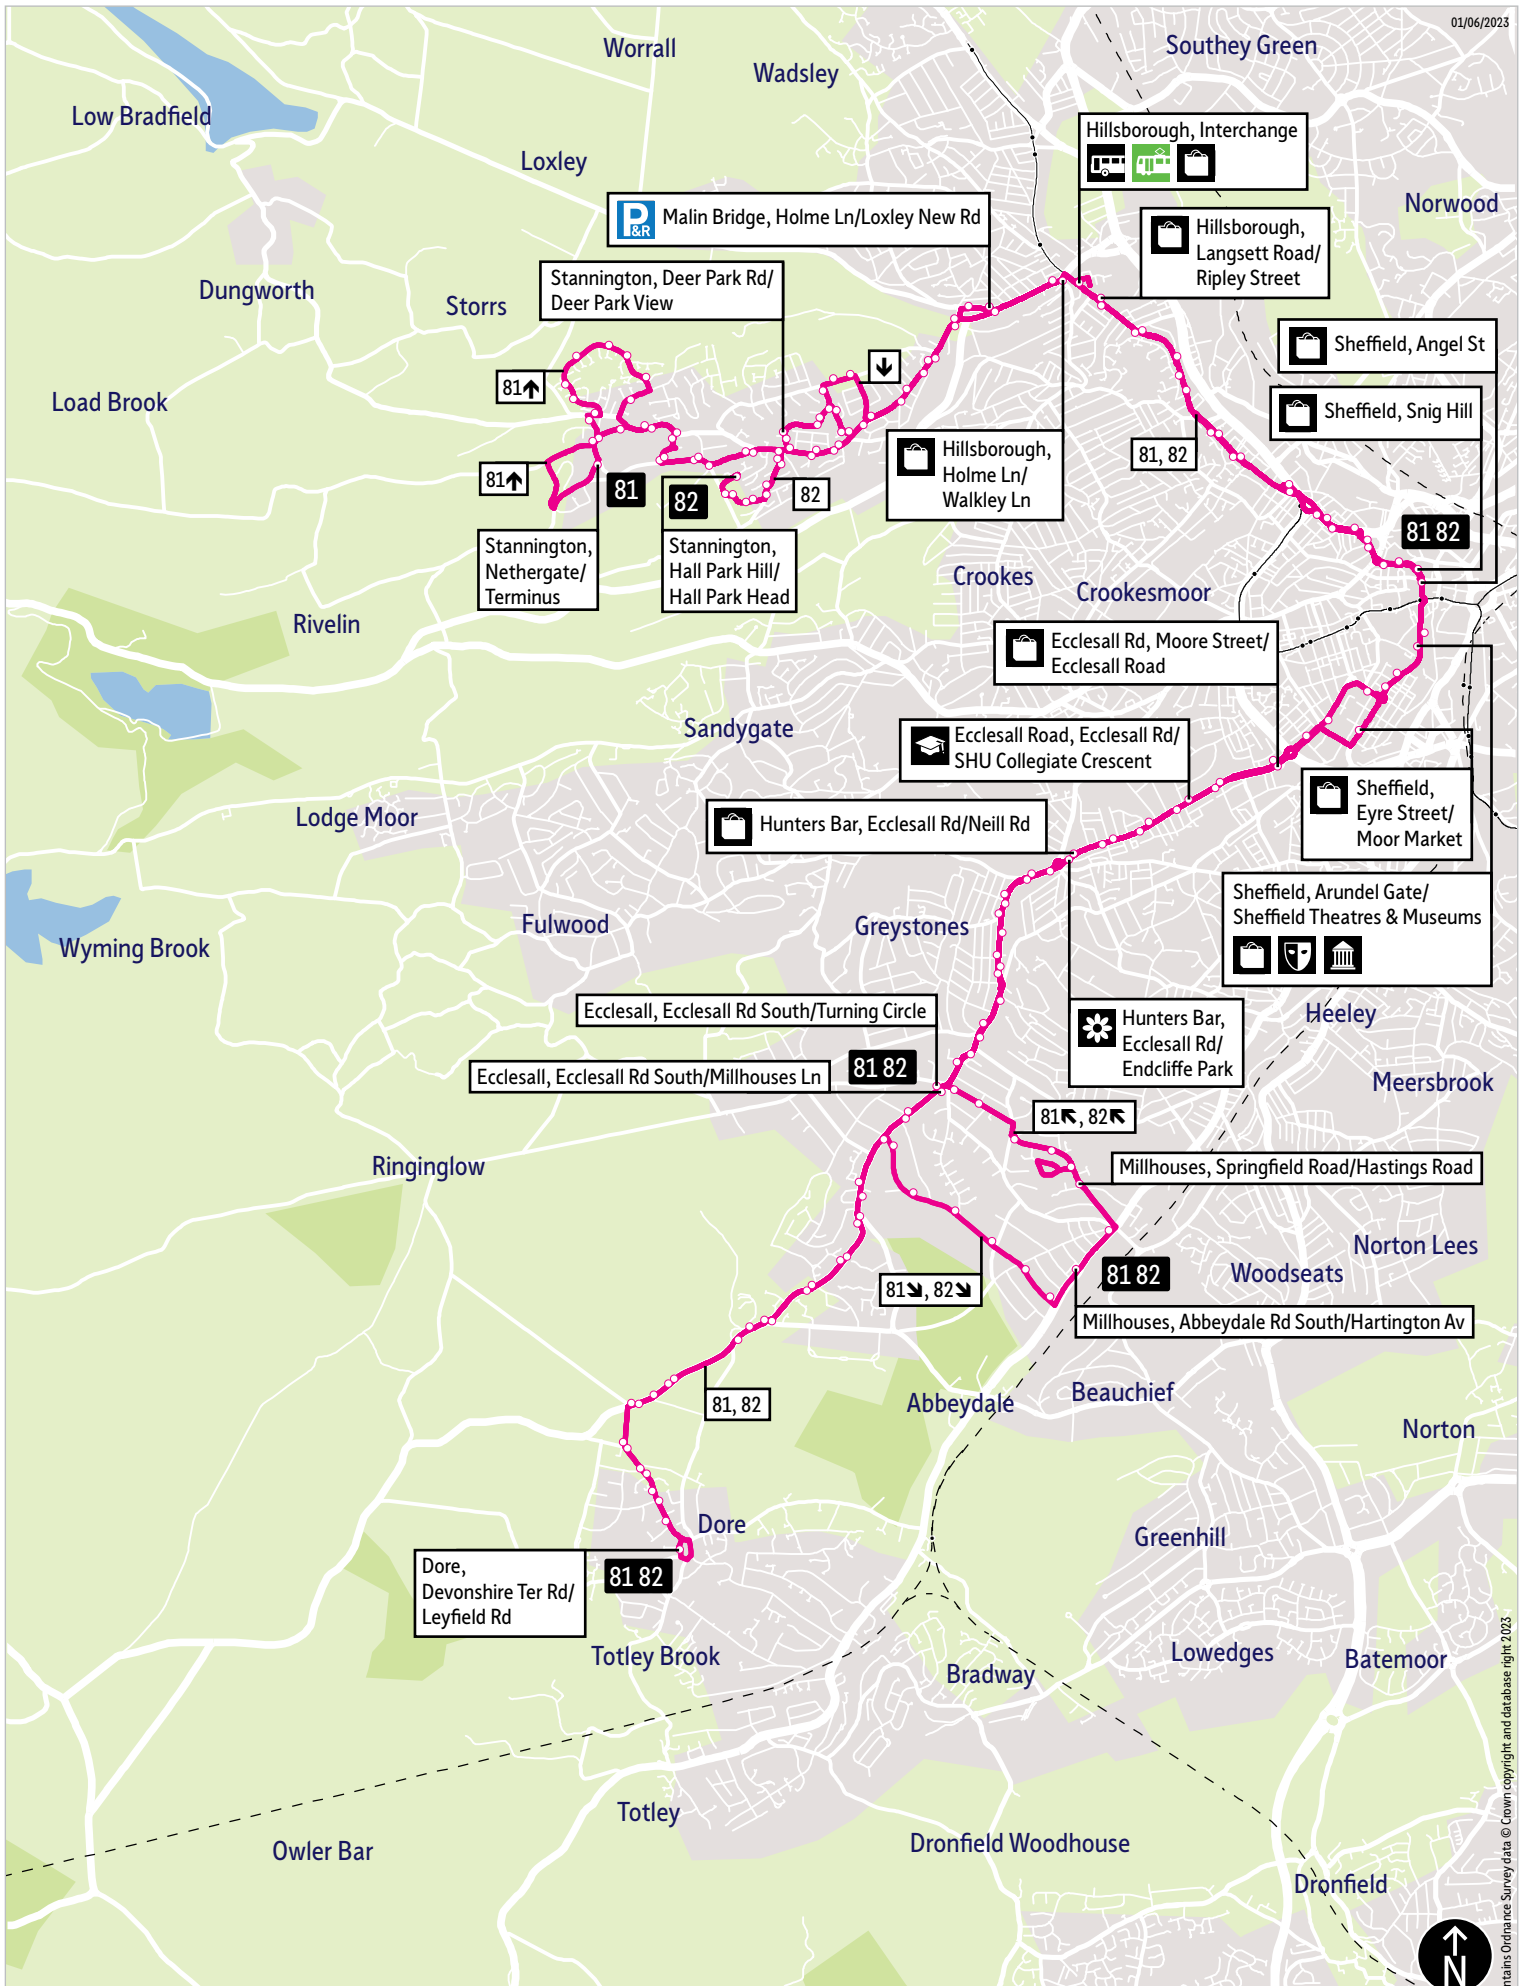

Bus route map for services 81 and 82

01/06/2023

- = Terminus point
- = Public transport
- = Shopping area
- —●— = Bus route & stops
- - - = Rail line & station
- = Tram route & stop