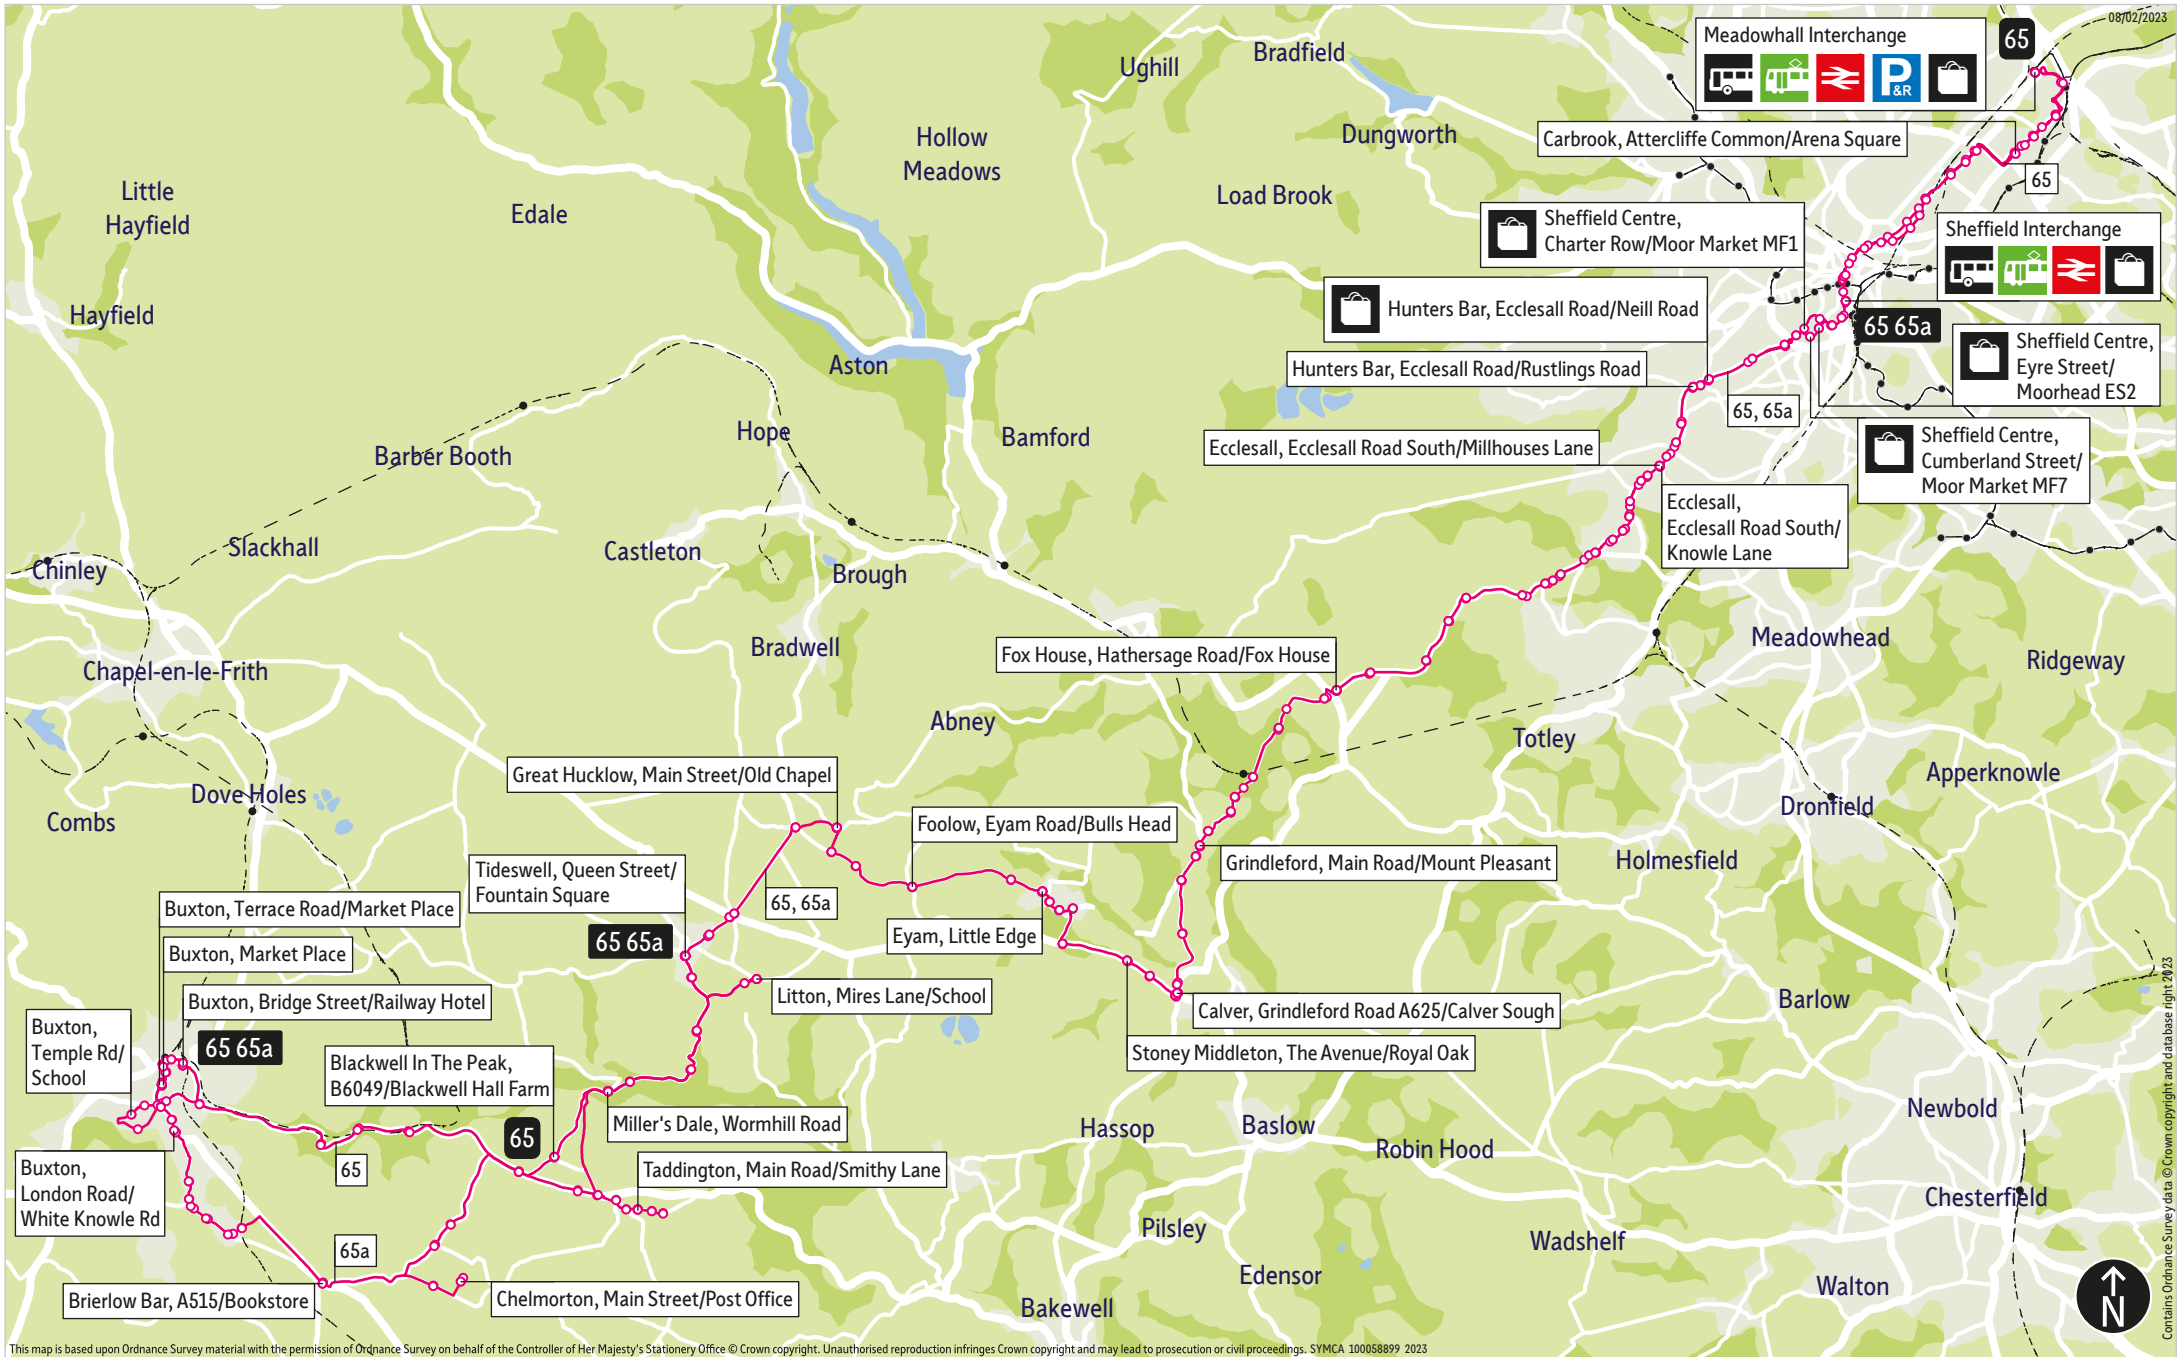

Bus route map for services 65 & 65a

- = Terminus point
- = Public transport
- = Shopping area
- = Bus route & stops
- = Rail line & station
- = Tram route & stop