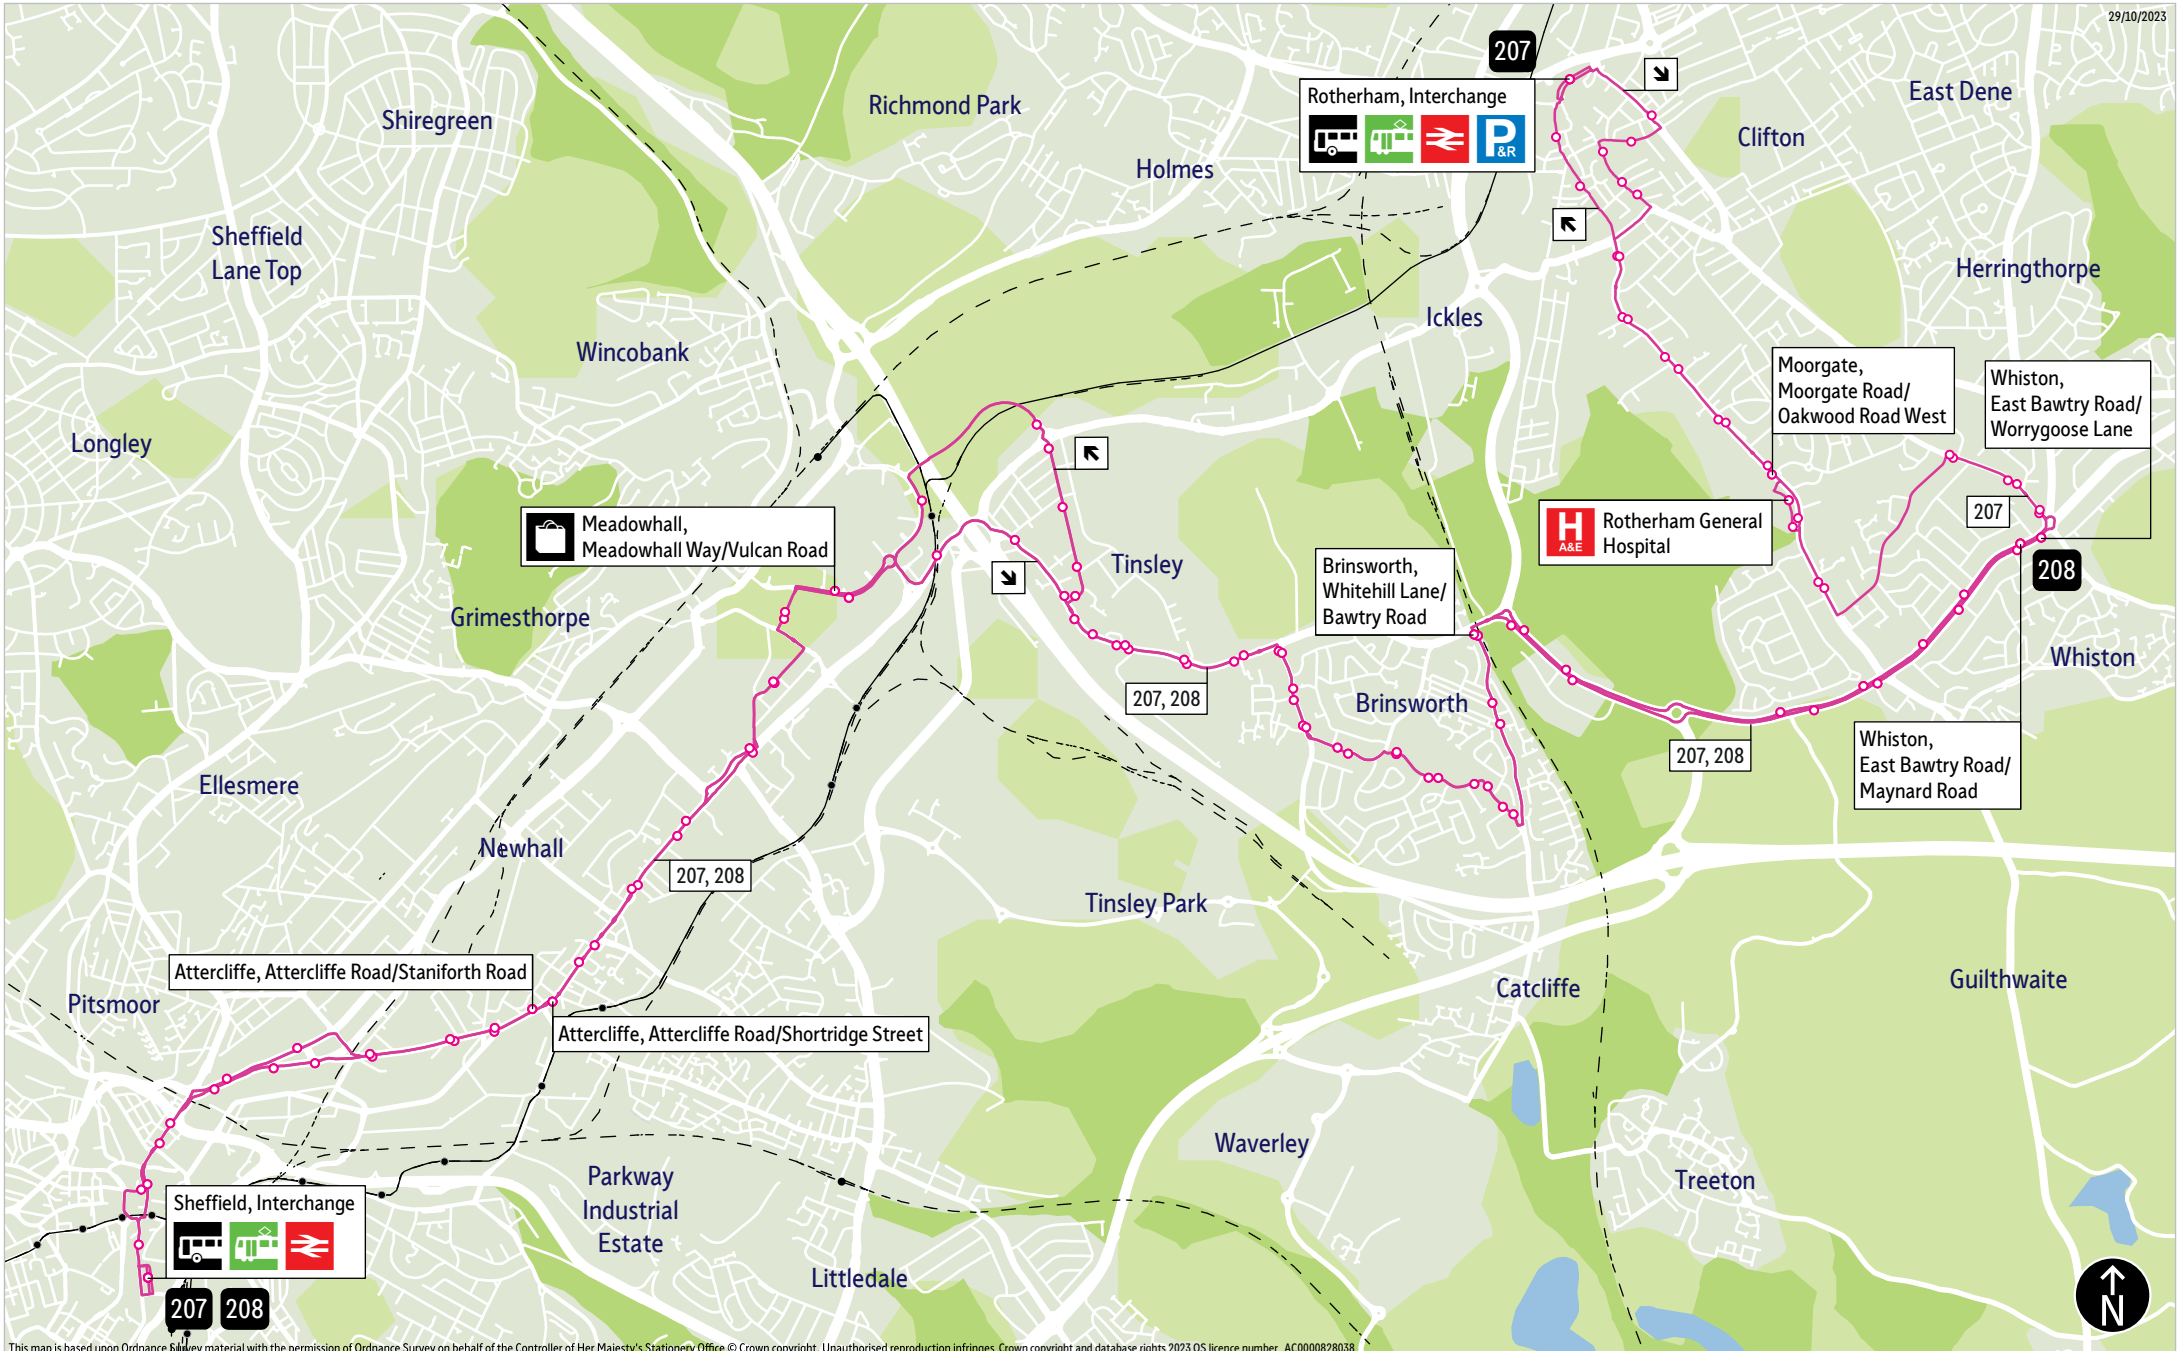

Bus route map for services 207 & 208

29/10/2023

- = Terminus point
- = Public transport
- = Shopping area
- = Bus route & stops
- = Rail line & station
- = Tram route & stop