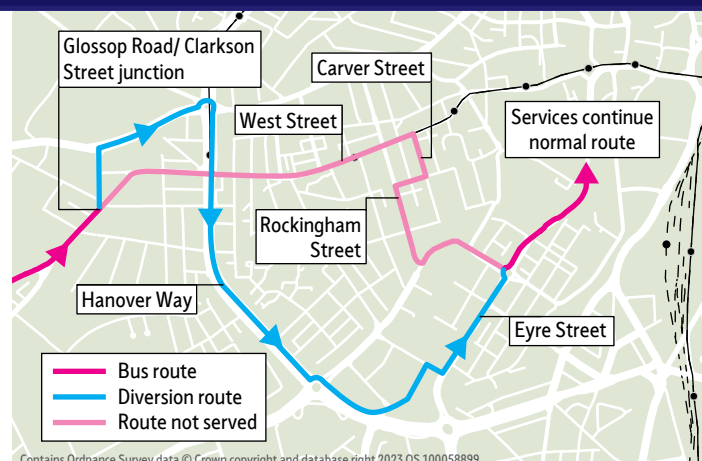

= Terminus point
 = Public transport
 = Shopping area
 = Bus route & stops
 - - - - = Rail line & station
 - - - - = Tram route & stop

Stopping points for service 120

Halfway, Eckington Way ▶ Rotherham Road ▶ Windmill Greenway ▶ Auckland Way ▶ Streetfields ▶ Halfway Drive ▶ **Westfield** ▶ Westfield Southway ▶ Shortbrook Road ▶ Westfield Northway ▶ **Waterthorpe** ▶ Thorpe Drive ▶ Thorpe Green ▶ Ochre Dike Lane ▶ **Crystal Peaks** ▶ **Waterthorpe** ▶ Ochre Dike Lane ▶ **Hackenthorpe** ▶ Birley Spa Lane ▶ Occupation Lane ▶ **Birley** ▶ Birley Moor Road ▶ **Frecheville** ▶ **Intake** ▶ Mansfield Road ▶ **Manor Top** ▶ City Road ▶ **Manor** ▶ **Skye Edge** ▶ **Park Hill** ▶ Duke Street ▶ **Sheffield** ▶ Pond Street ▶ Flat Street ▶ High Street ▶ West Street ▶ Glossop Road ▶ **Western Bank** ▶ **Broomhill** ▶ Fulwood Road ▶ **Tapton Hill** ▶ **Ranmoor** ▶ **Nether Green** ▶ Brookhouse Hill ▶ Crimicar Lane ▶ Hallamshire Road ▶ **Fulwood, Barncliffe Road**

Service 120 City Centre diversion on Friday and Saturday Evenings

On Friday and Saturday evenings, service 120 diverts inbound towards Sheffield City Centre from Western Bank, Glossop Road and the West End Hospitals.

This diversion is due to health and safety concerns on West Street and Rockingham Street.

Services divert via University Square roundabout, Hanover Way, Eyre Street and Arundel Gate.

Outbound services continue to operate via West Street.