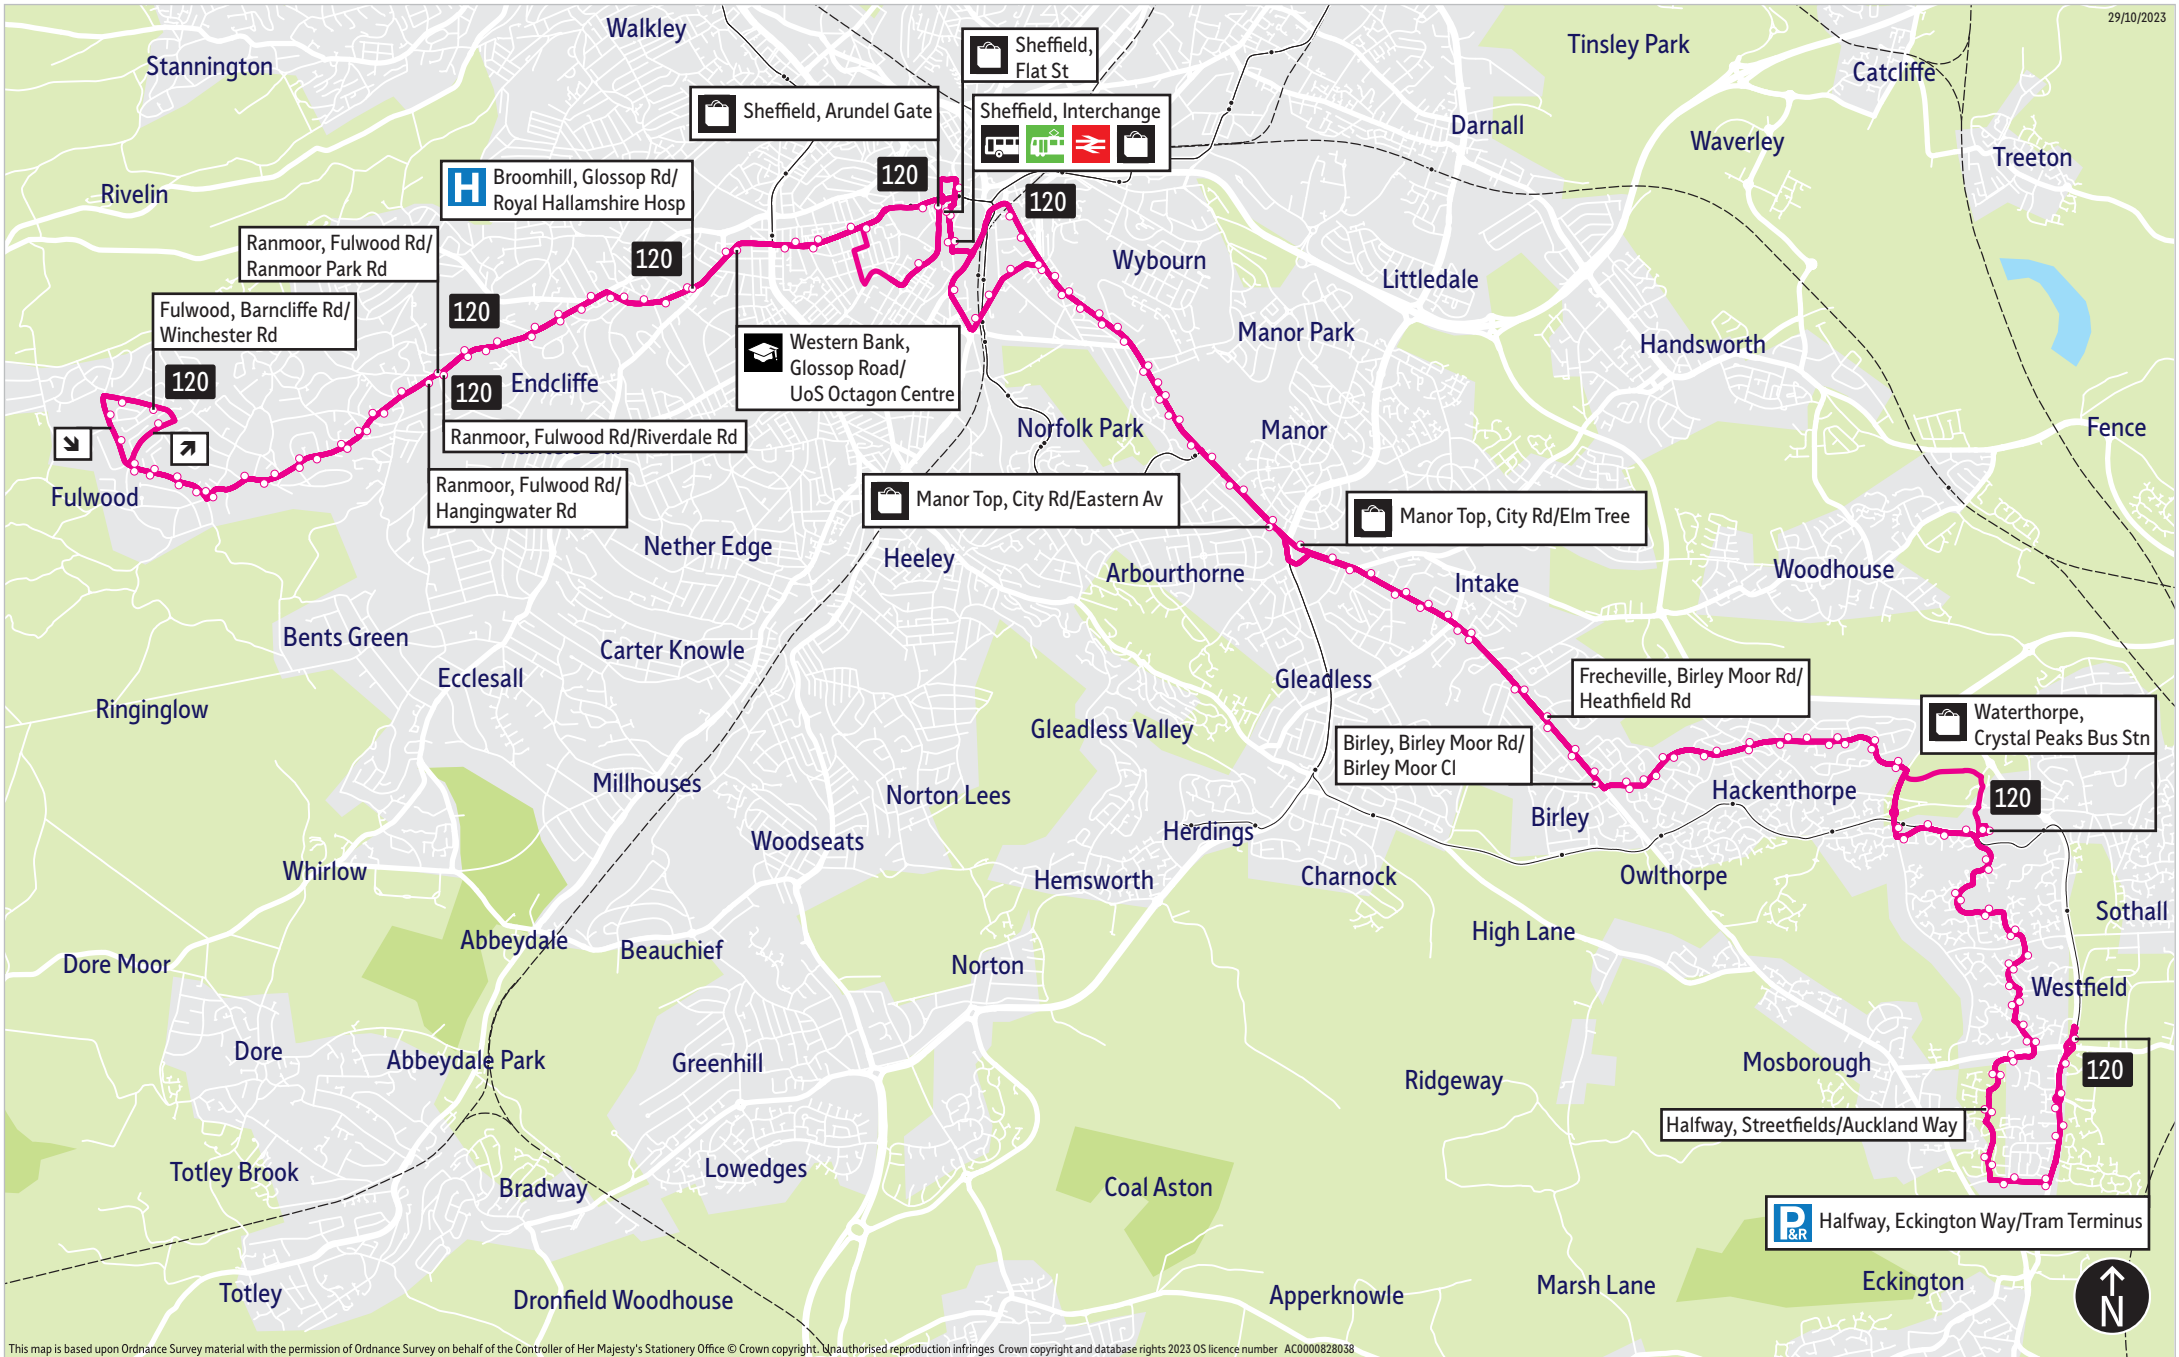

Bus route map for service 120

29/10/2023

= Terminus point
    = Public transport
  = Shopping area
 = Bus route & stops
- - - - = Rail line & station
- - - - = Tram route & stop