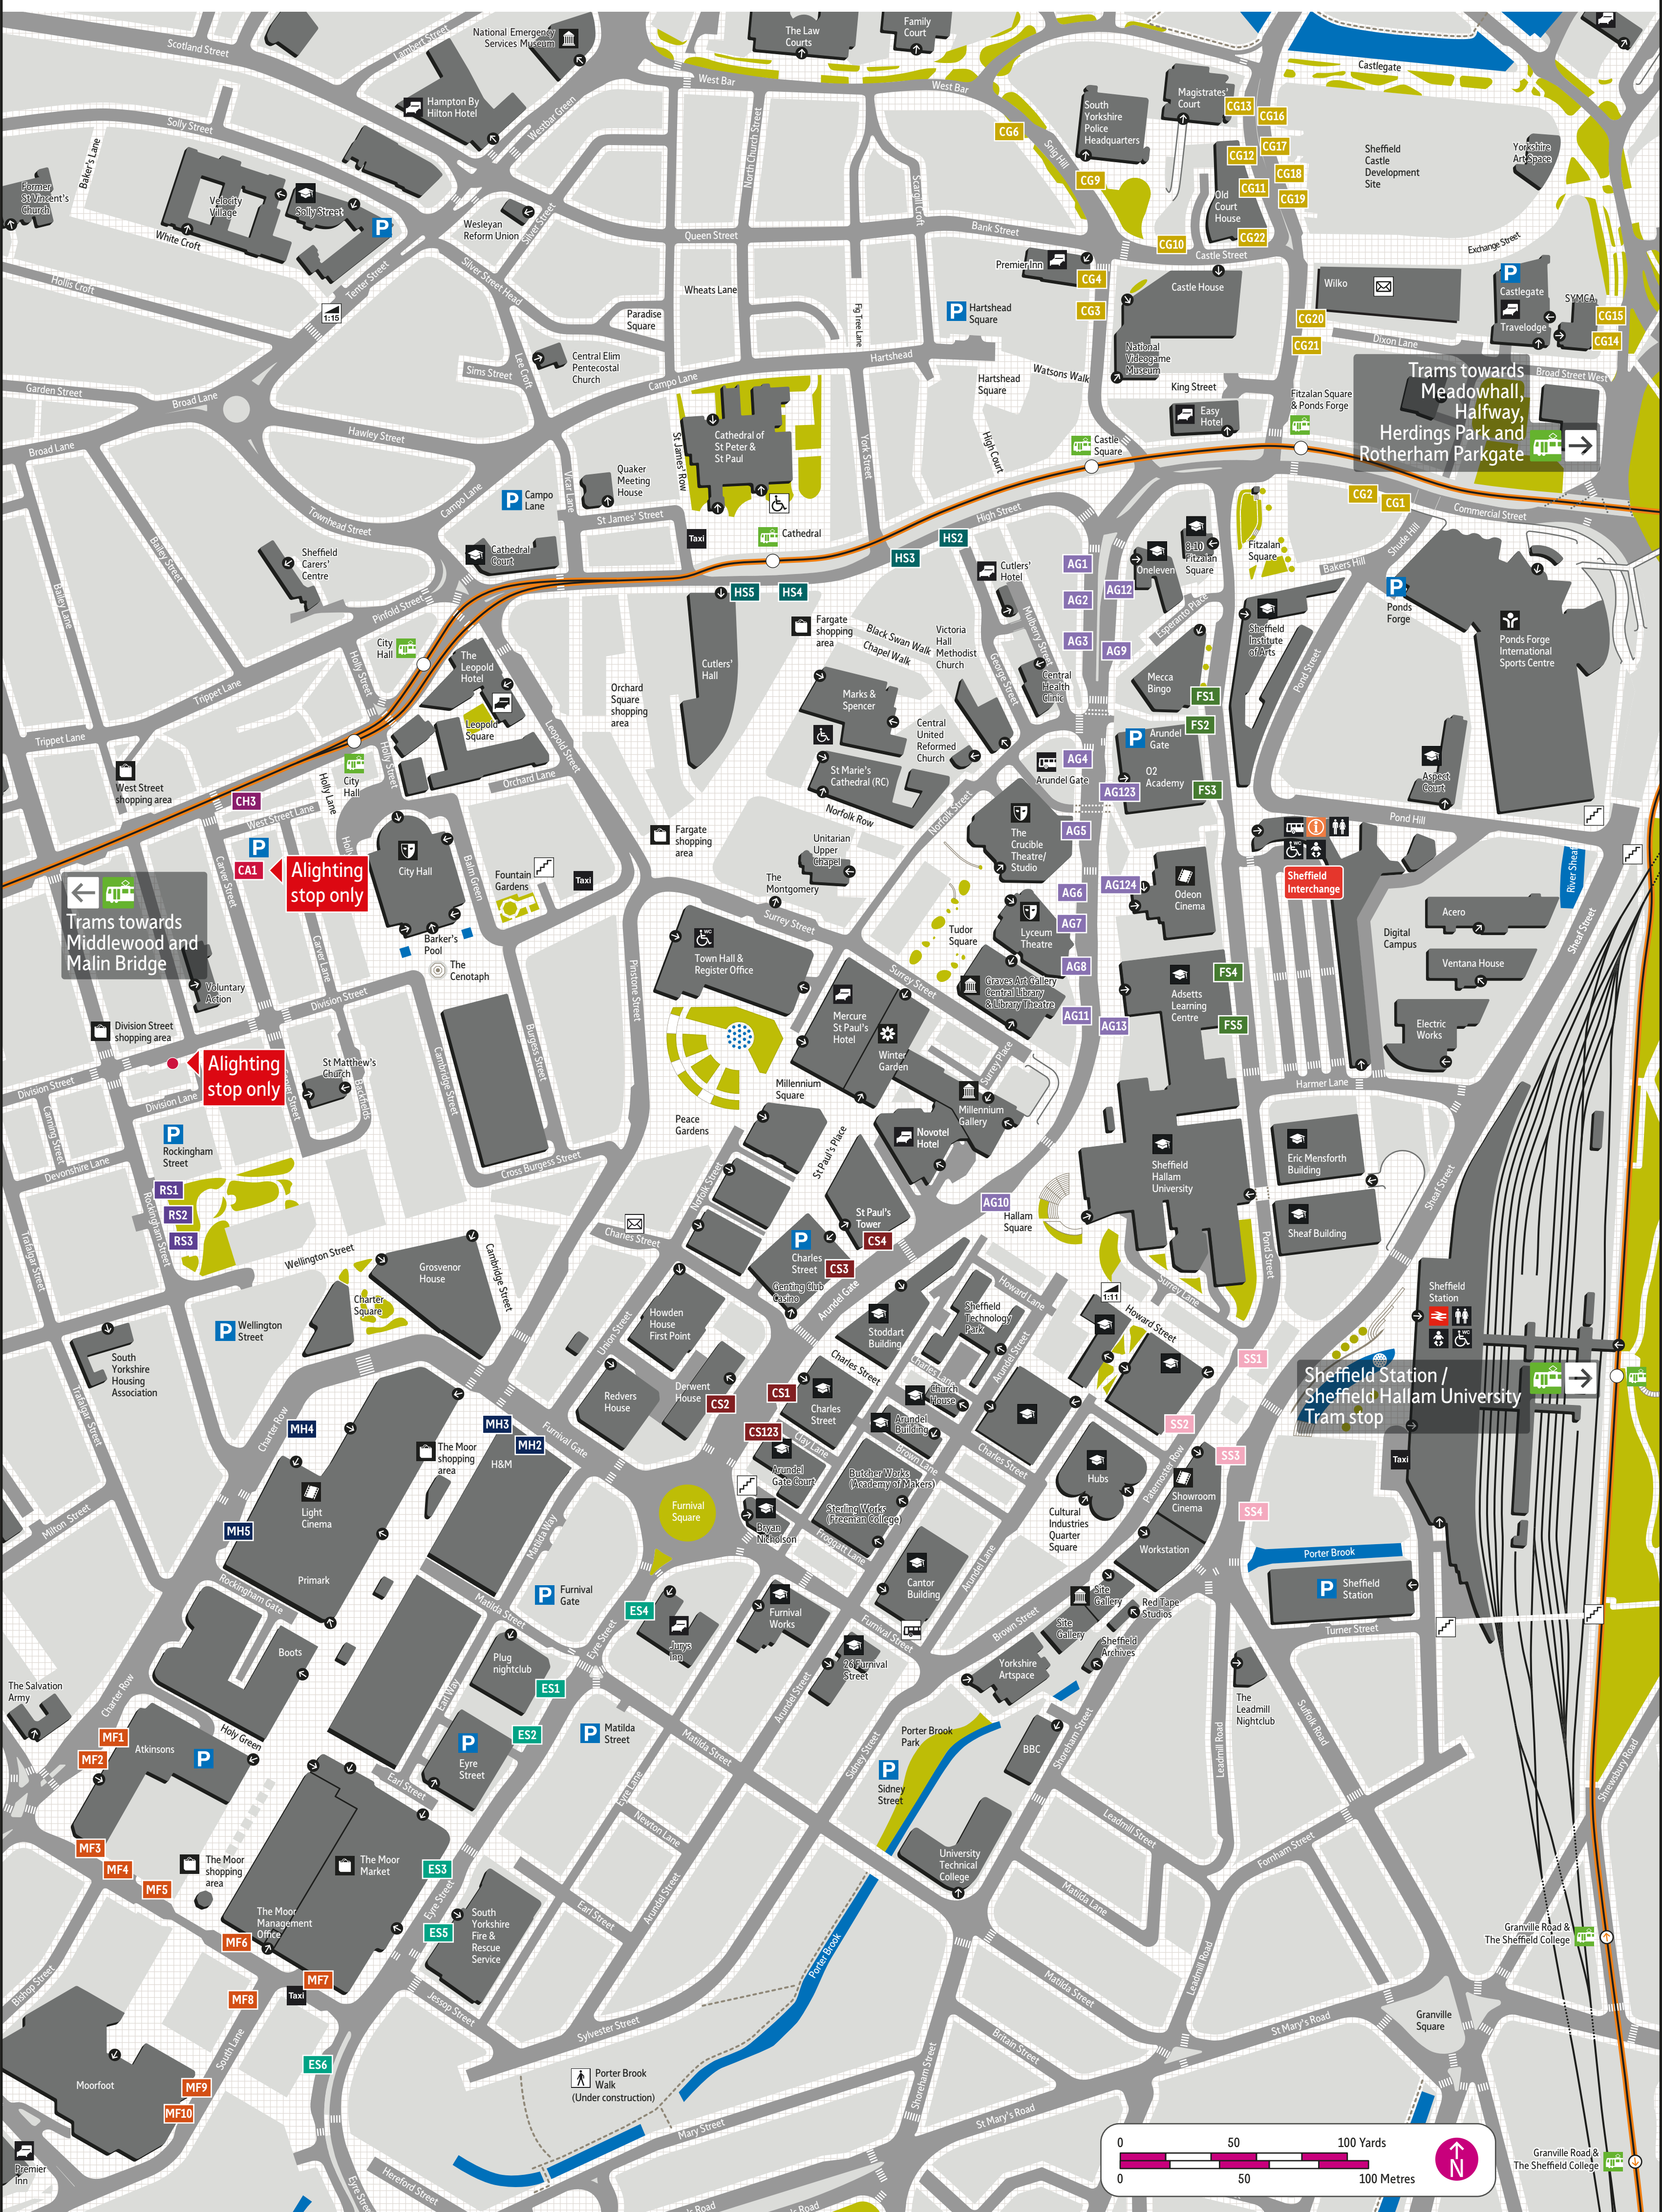

Sheffield City Centre bus and tram stops

Where to catch your bus or tram in Sheffield City Centre

Sheffield City Centre bus and tram stop map