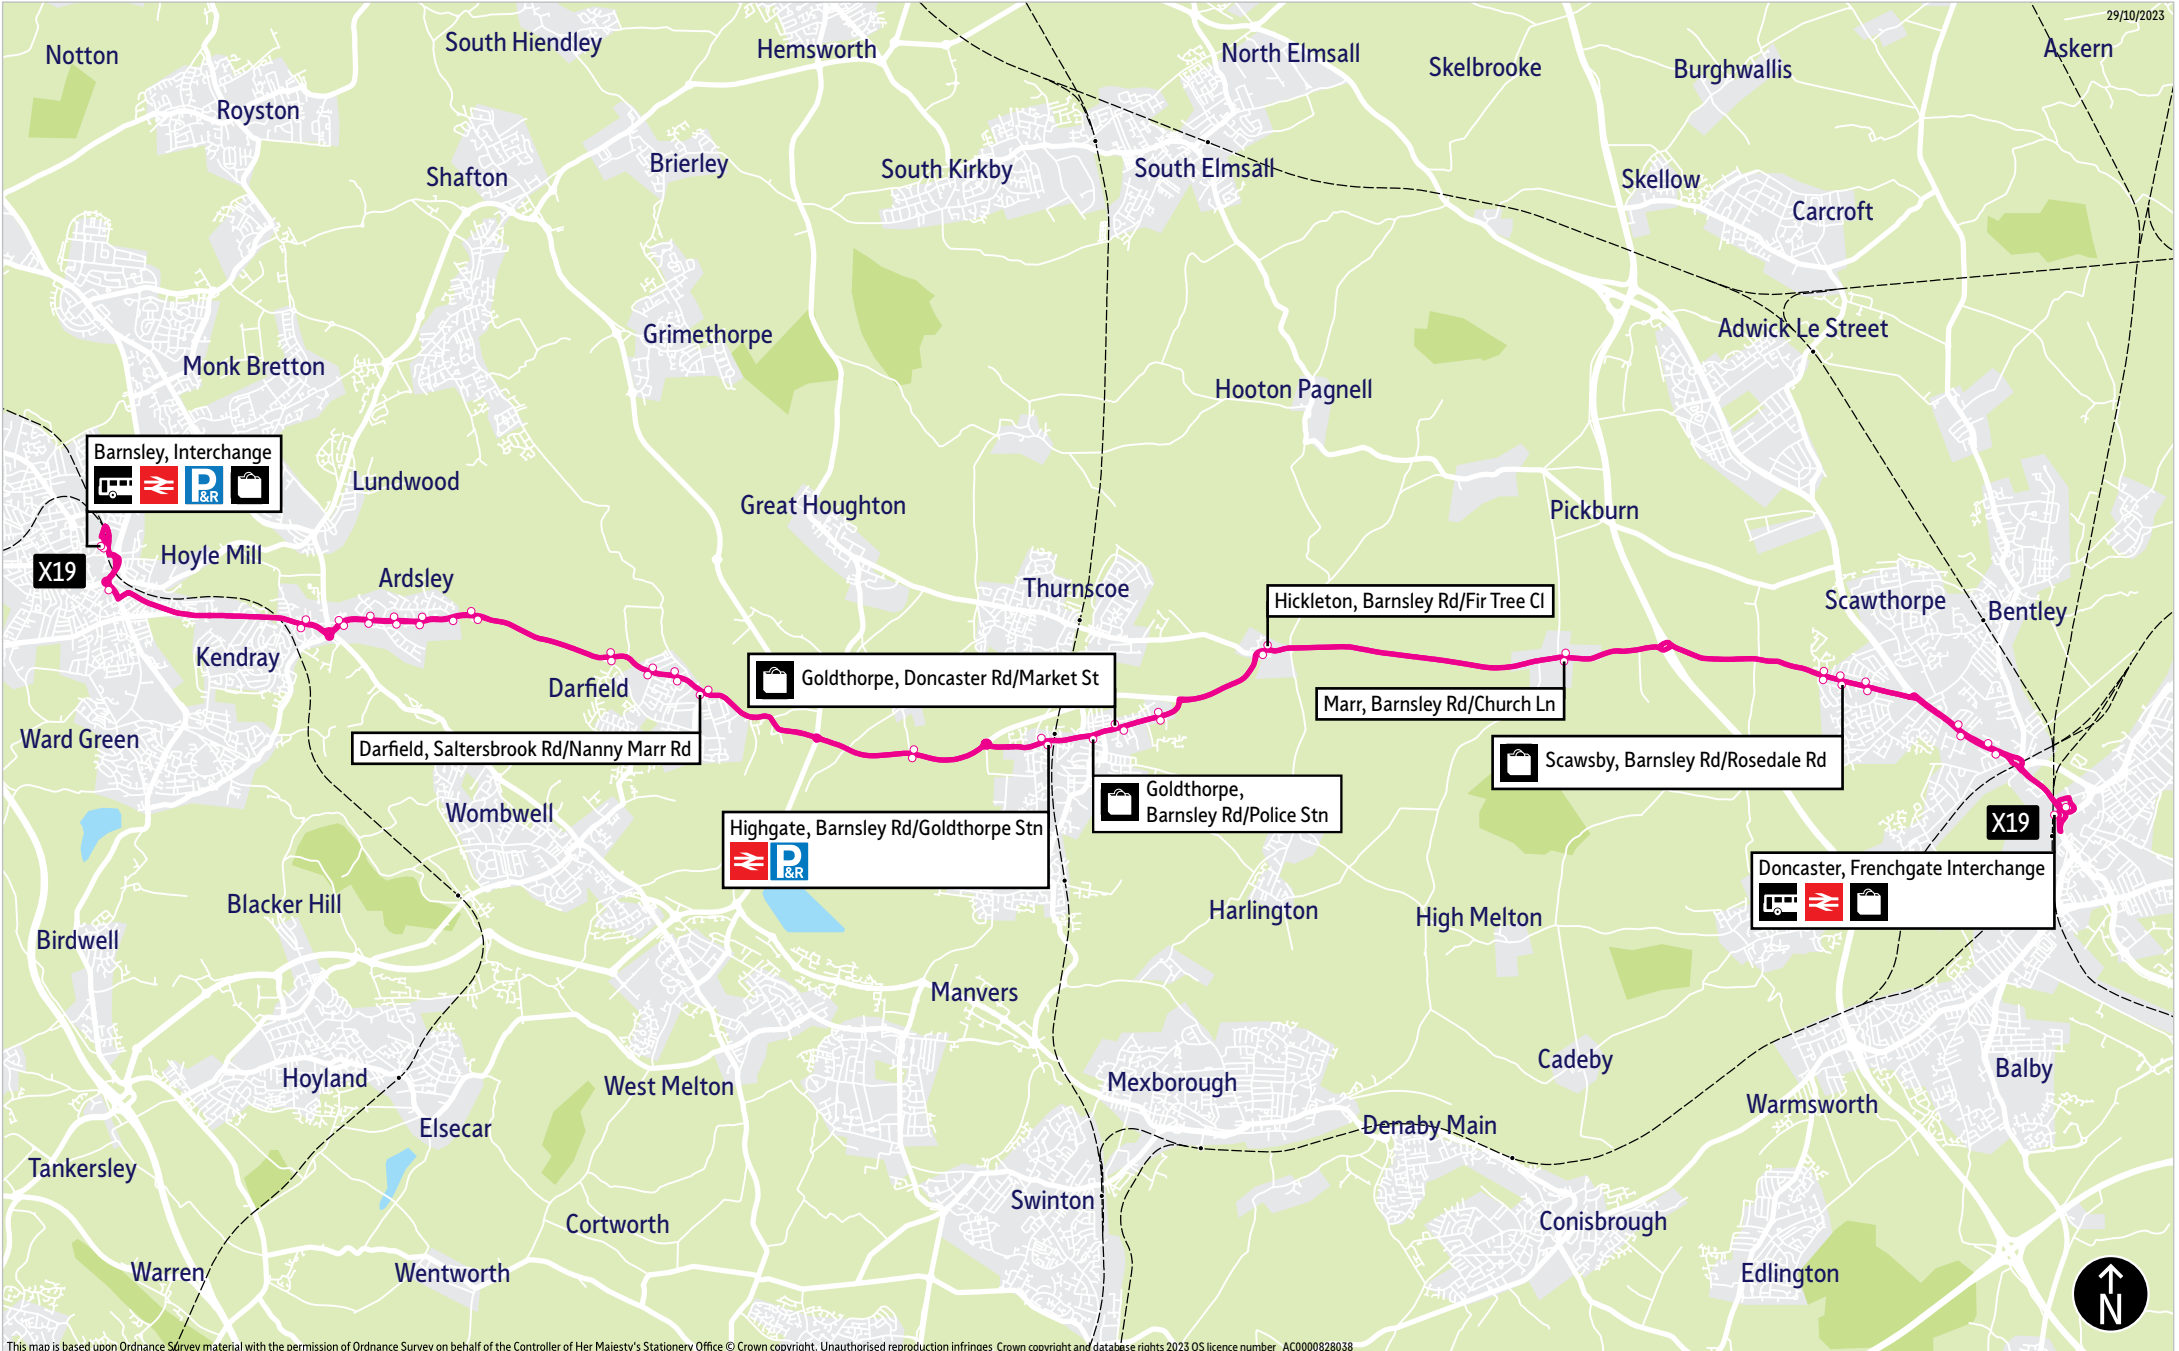

Bus route map for service X19

29/10/2023

= Terminus point
 = Public transport
 = Shopping area
 = Bus route & stops
- - - - = Rail line & station
— — — — = Tram route & stop