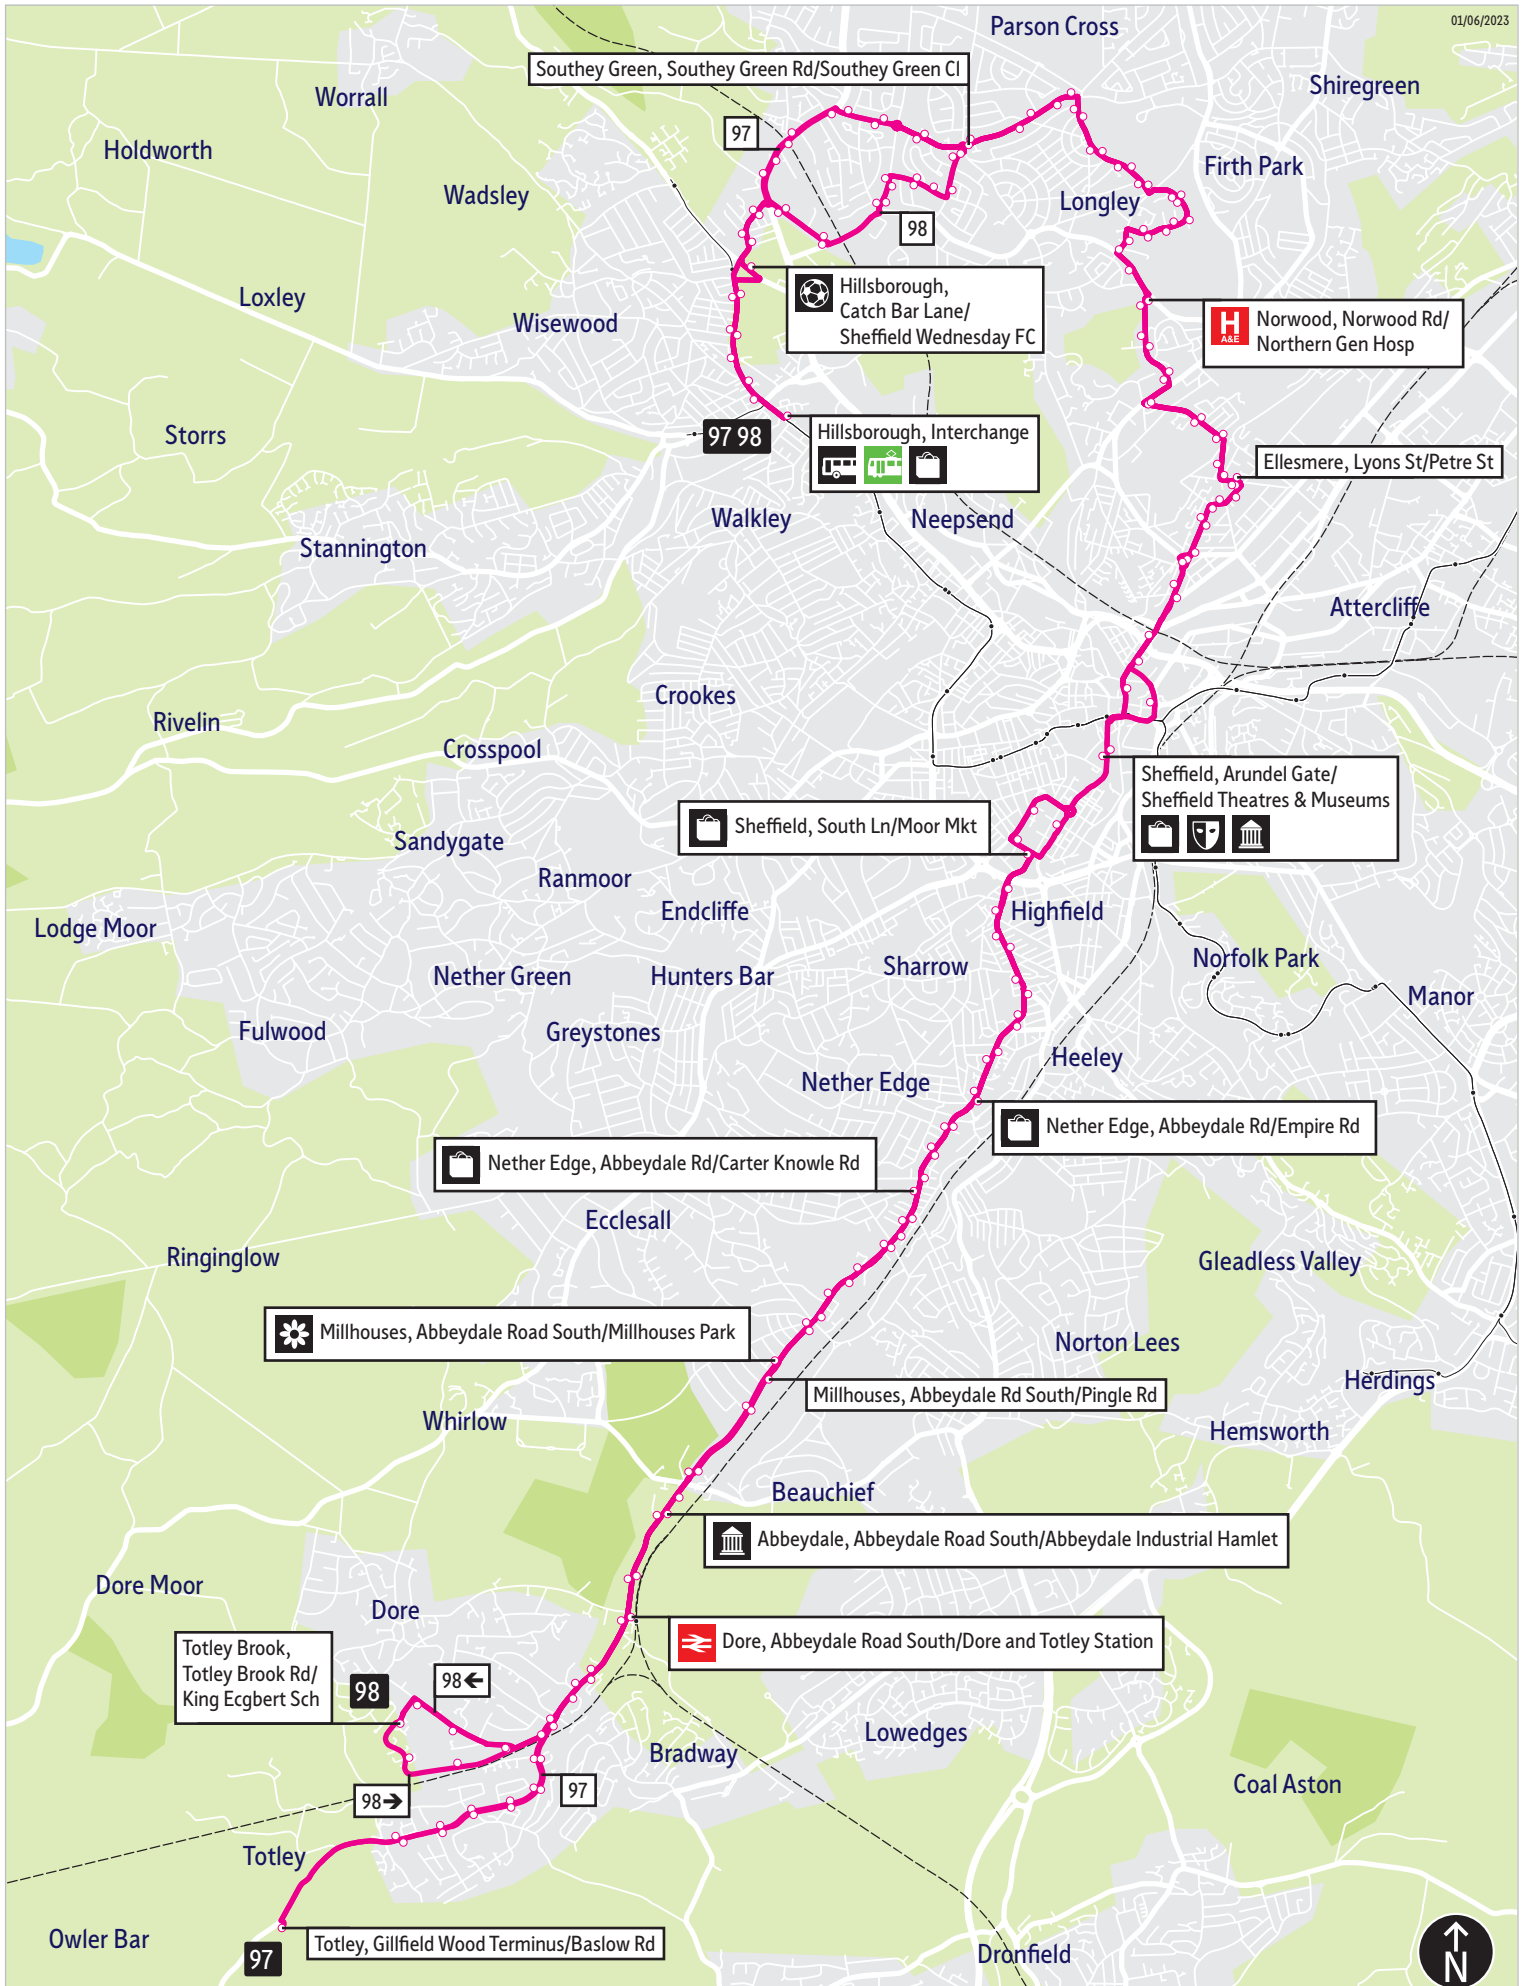

Bus route map for services 97 and 98

01/06/2023

- = Terminus point
- = Public transport
- = Shopping area
- = Bus route & stops
- = Rail line & station
- = Tram route & stop