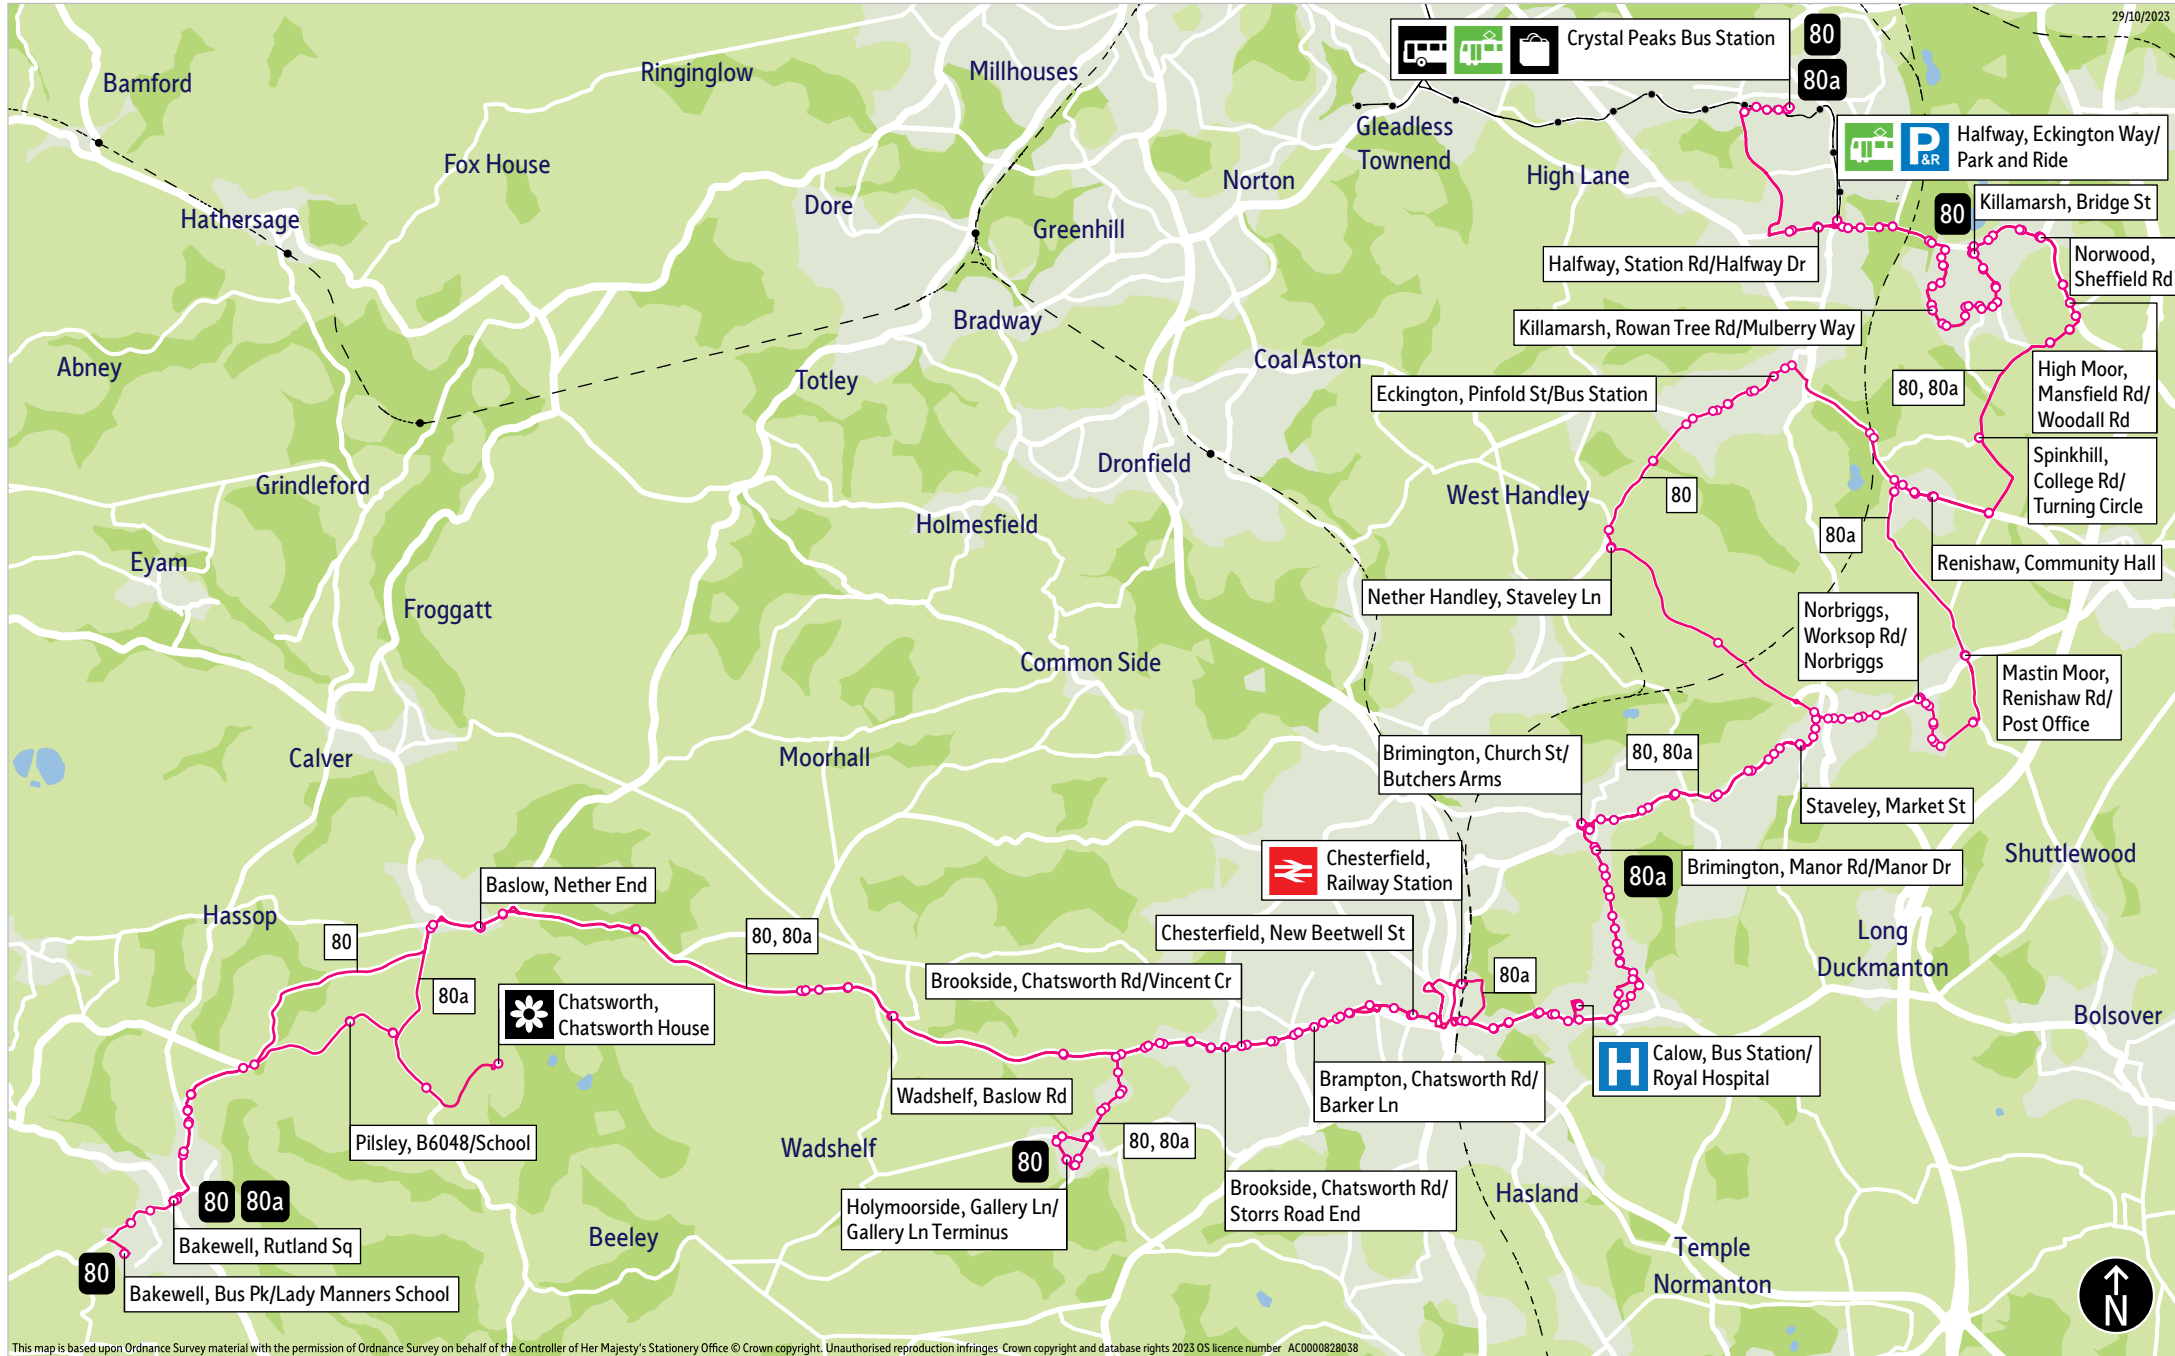

Bus route map for services 80 & 80a

29/10/2023

■ = Terminus point
= Public transport
= Bus route & stops
- - - = Rail line & station
— — — = Tram route & stop