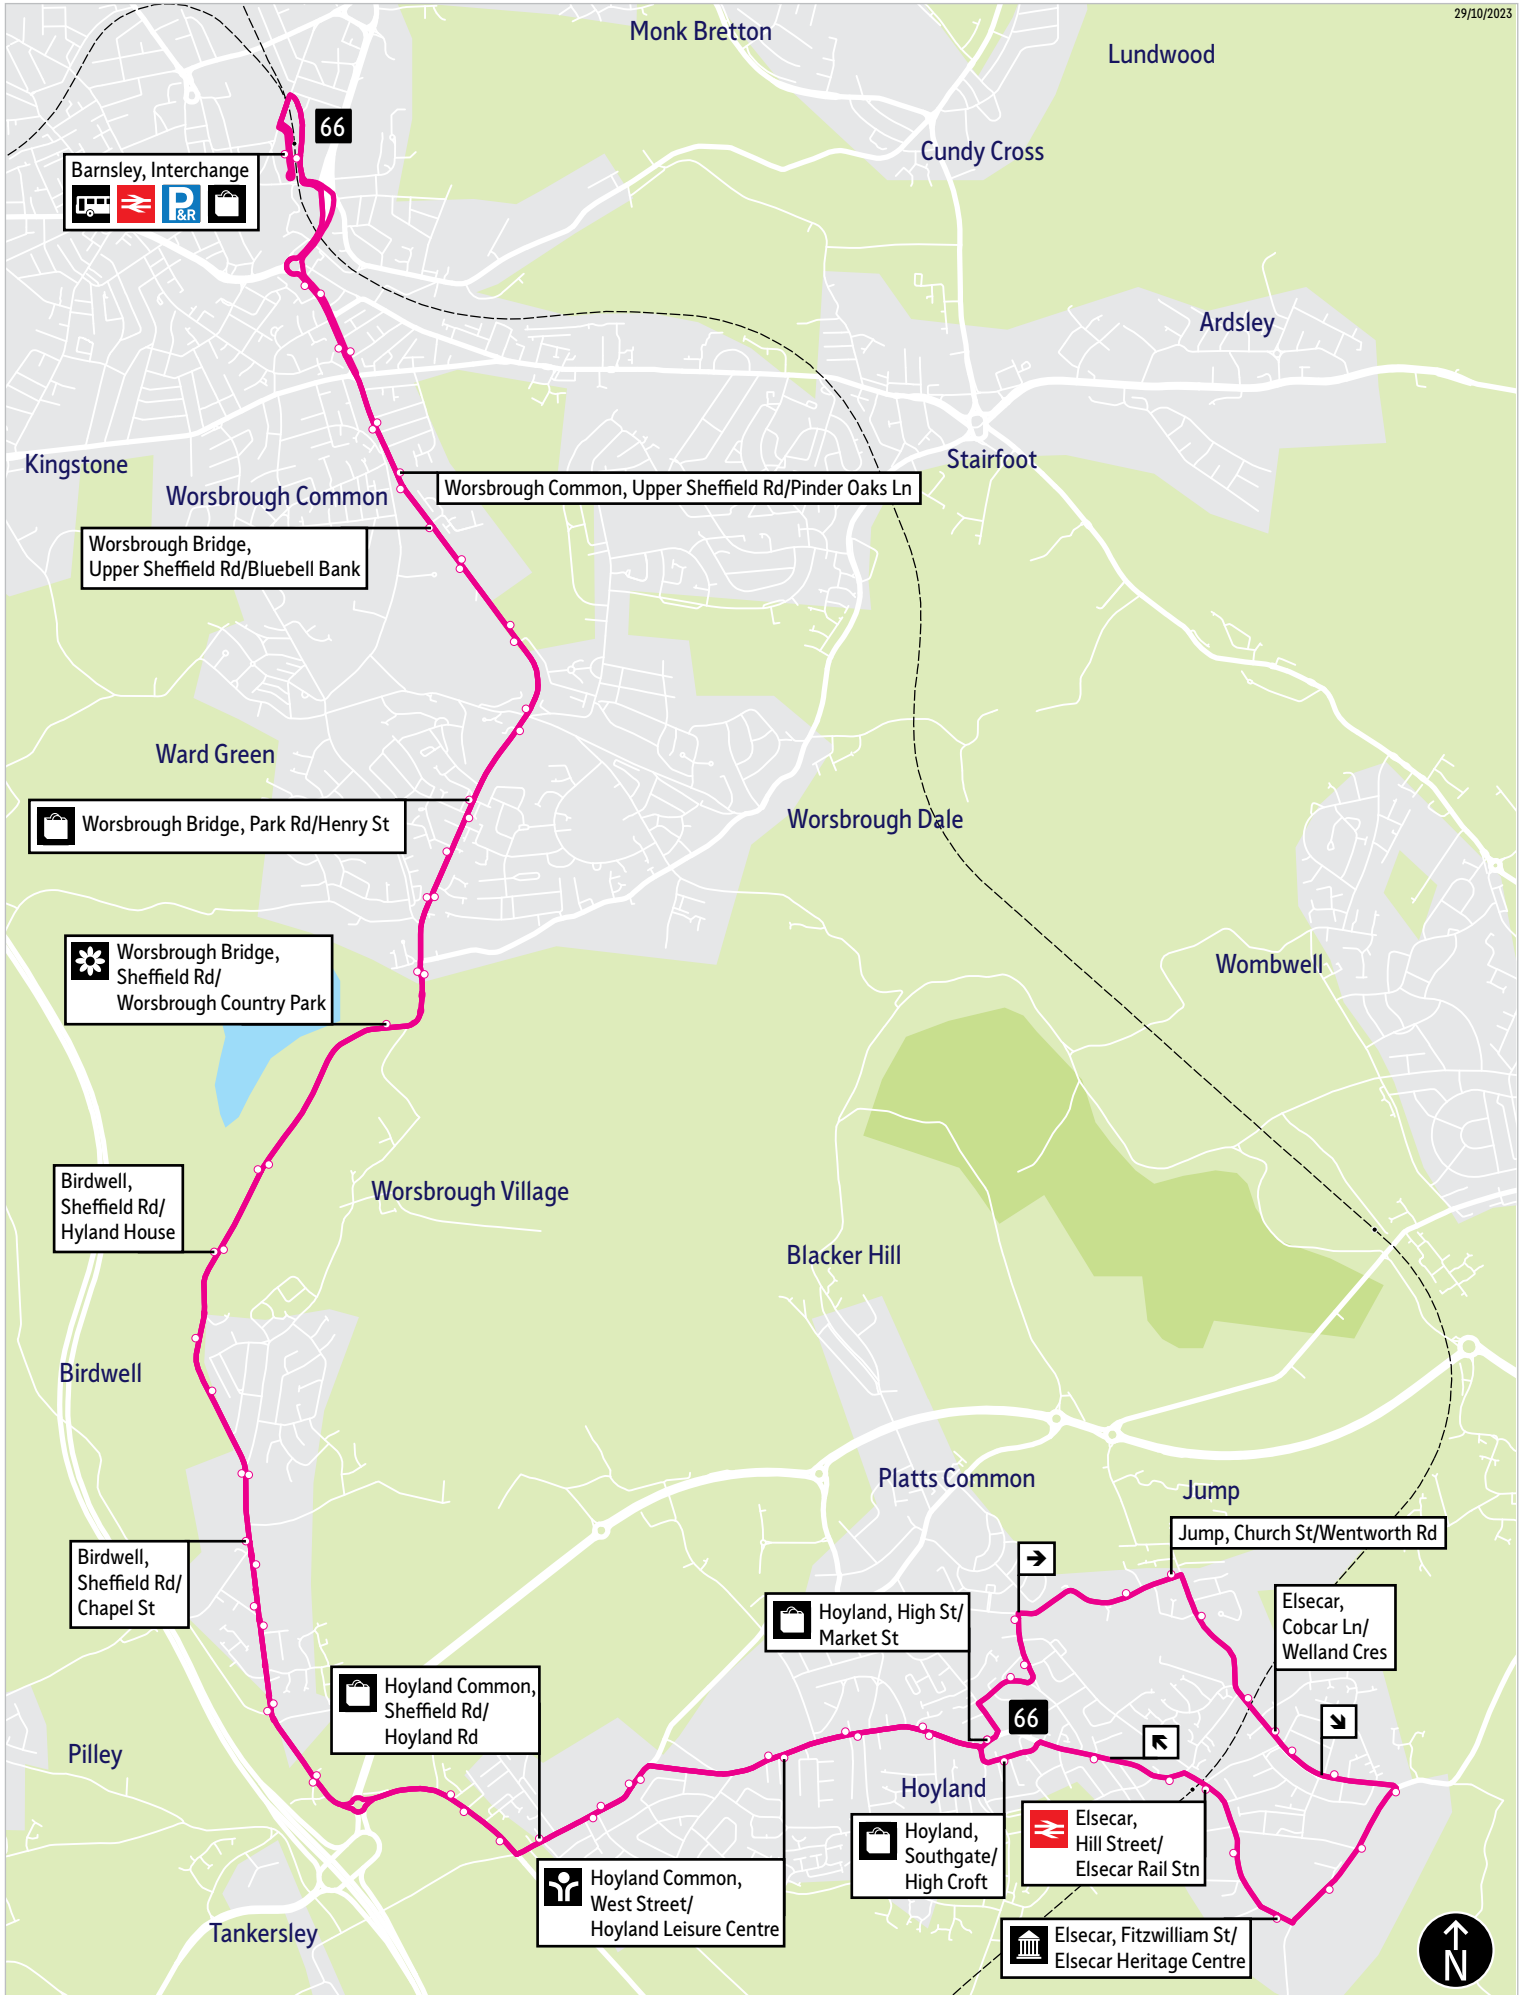

Bus route map for service 66

29/10/2023

This map is based upon Ordnance Survey material with the permission of Ordnance Survey on behalf of the Controller of Her Majesty's Stationery Office © Crown copyright. Unauthorised reproduction infringes Crown copyright and database rights 2023 OS licence number AC0000828038

= Terminus point
 = Public transport
 = Shopping area
 = Bus route & stops
 = Rail line & station
 = Tram route & stop