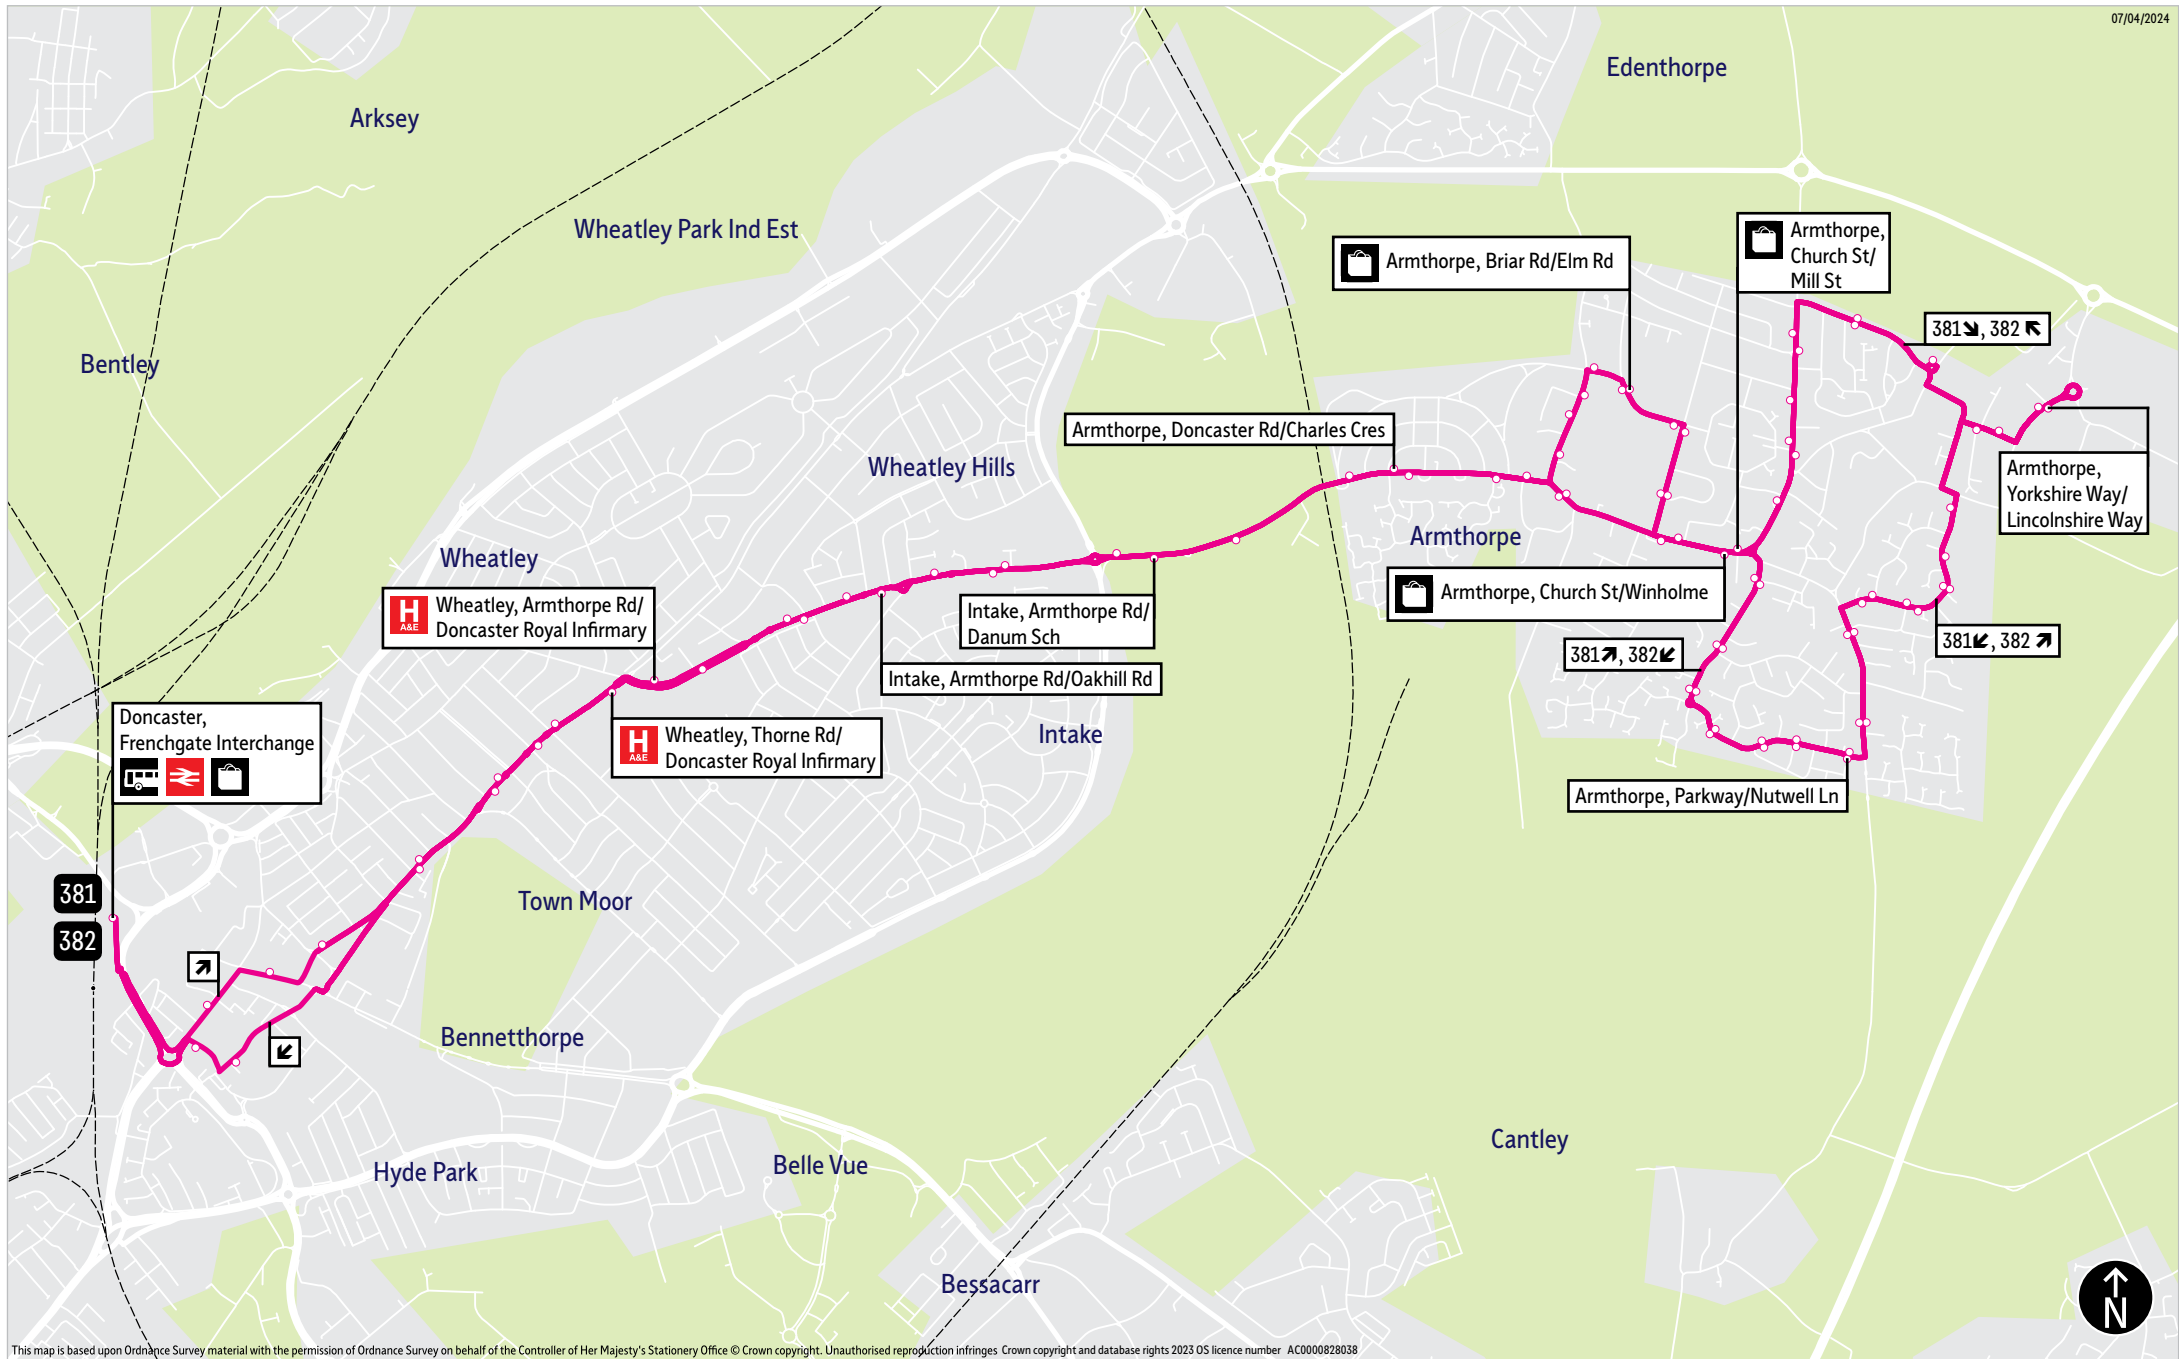

Bus route map for services 381 & 382

07/04/2024

■ = Terminus point
🚏 🚉 🚊 🚗 P &R = Public transport
🛒 = Shopping area
🚚 = Bus route & stops
— ⋯ — = Rail line & station
— ⋯ — = Tram route & stop