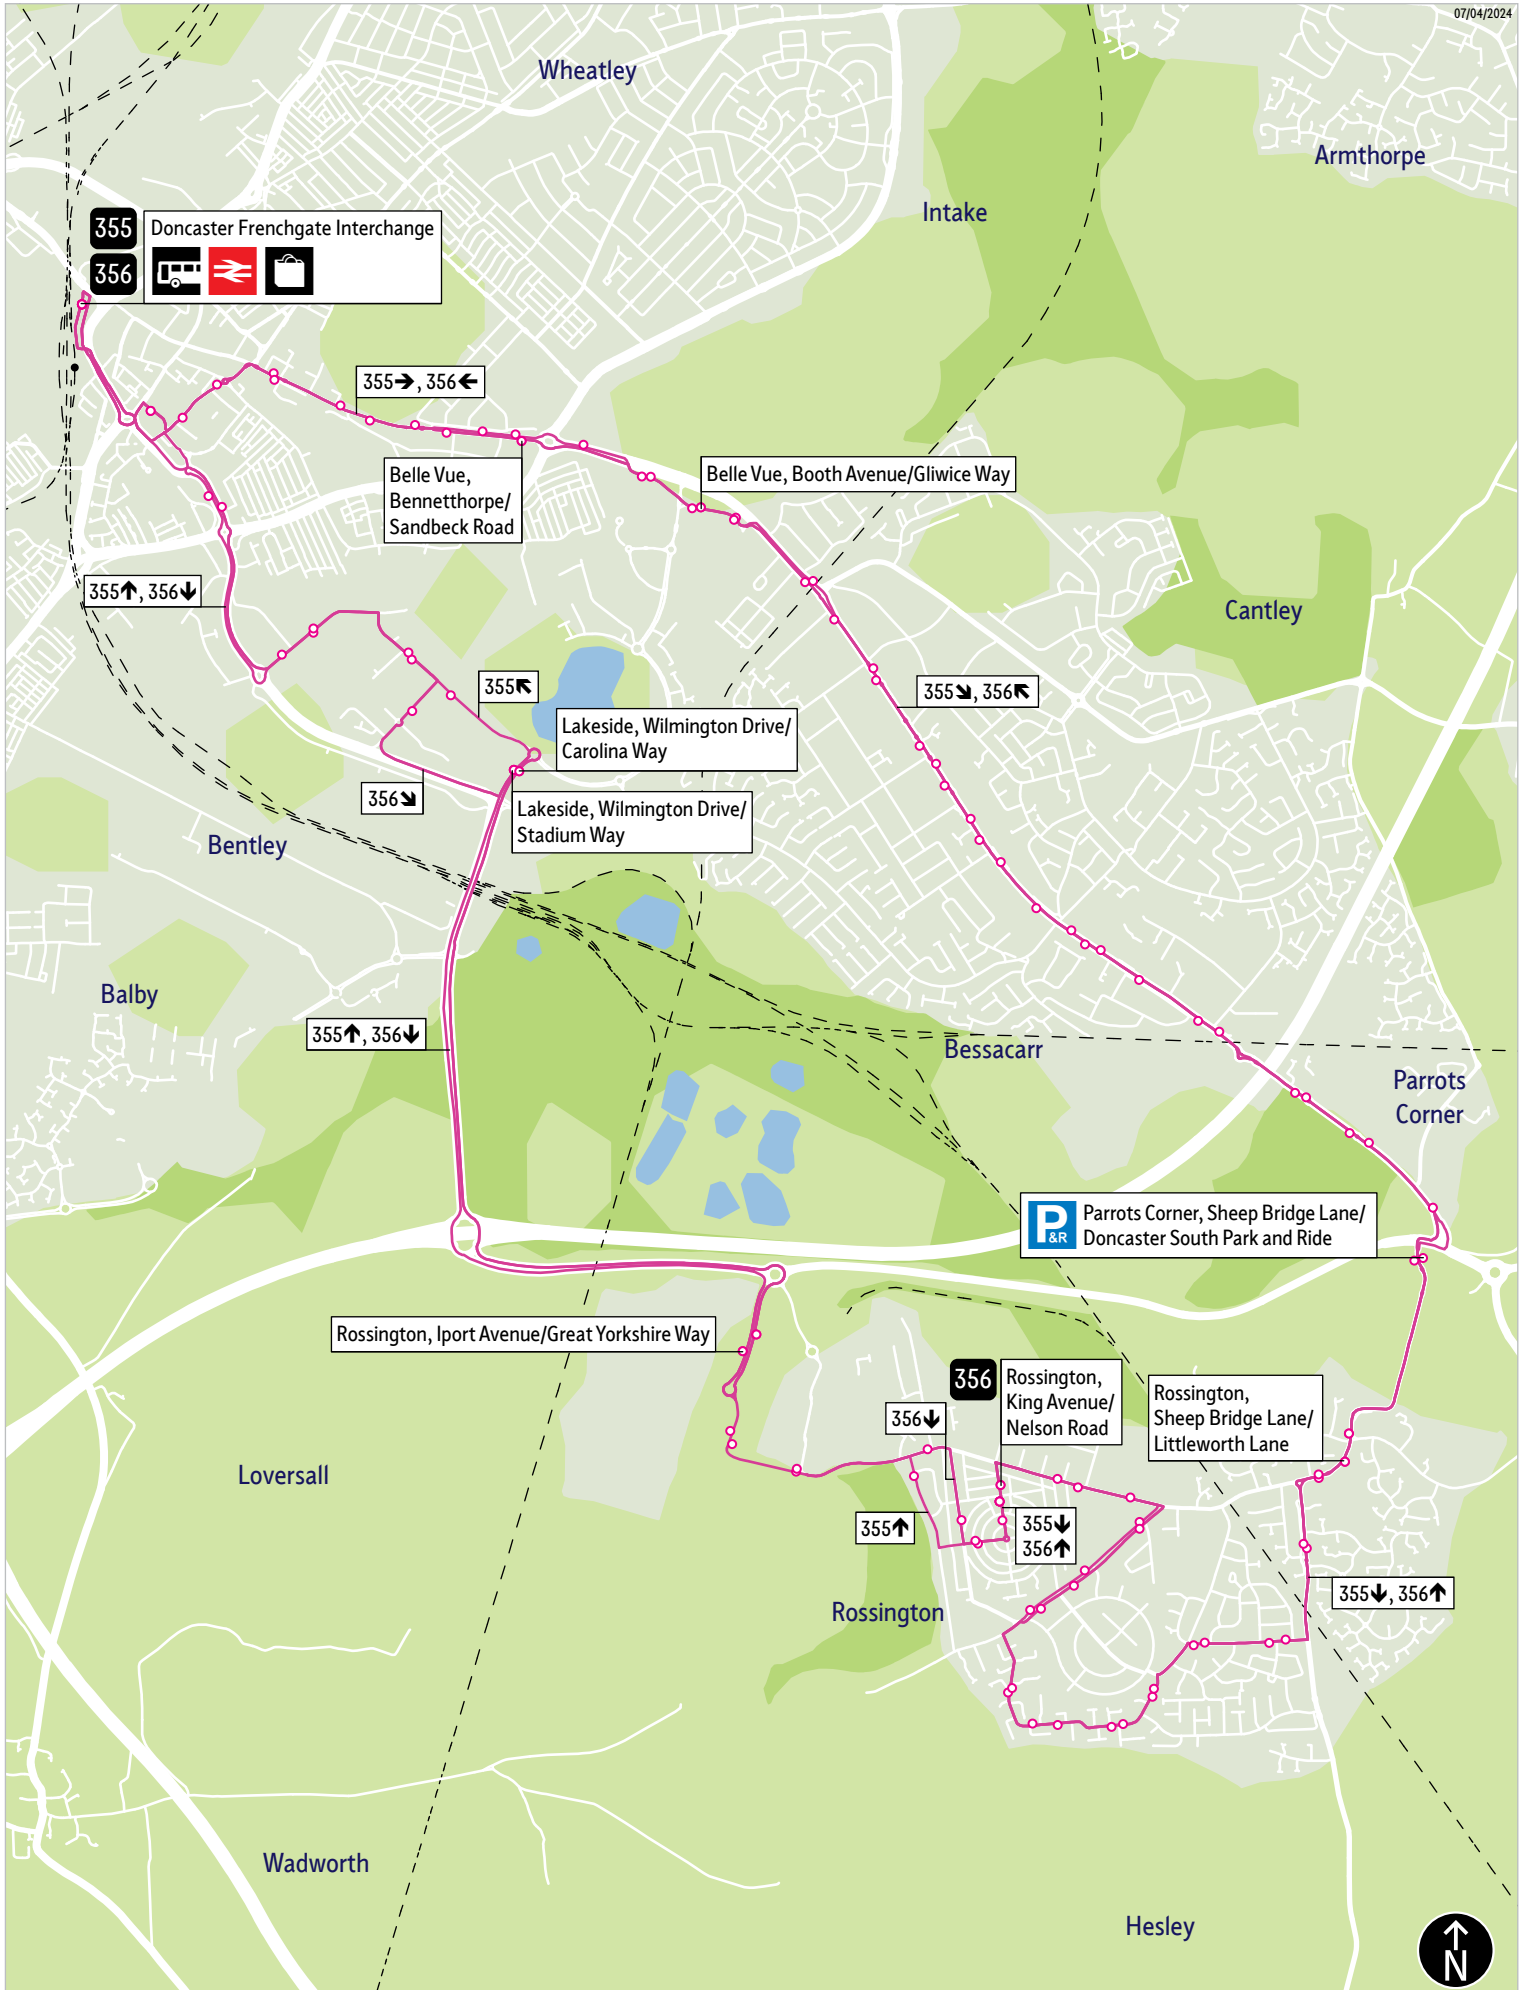

Bus route map for services 355 & 356

07/04/2024

- = Terminus point
- = Public transport
- = Shopping area
- = Bus route & stops
- = Rail line & station
- = Tram route & stop