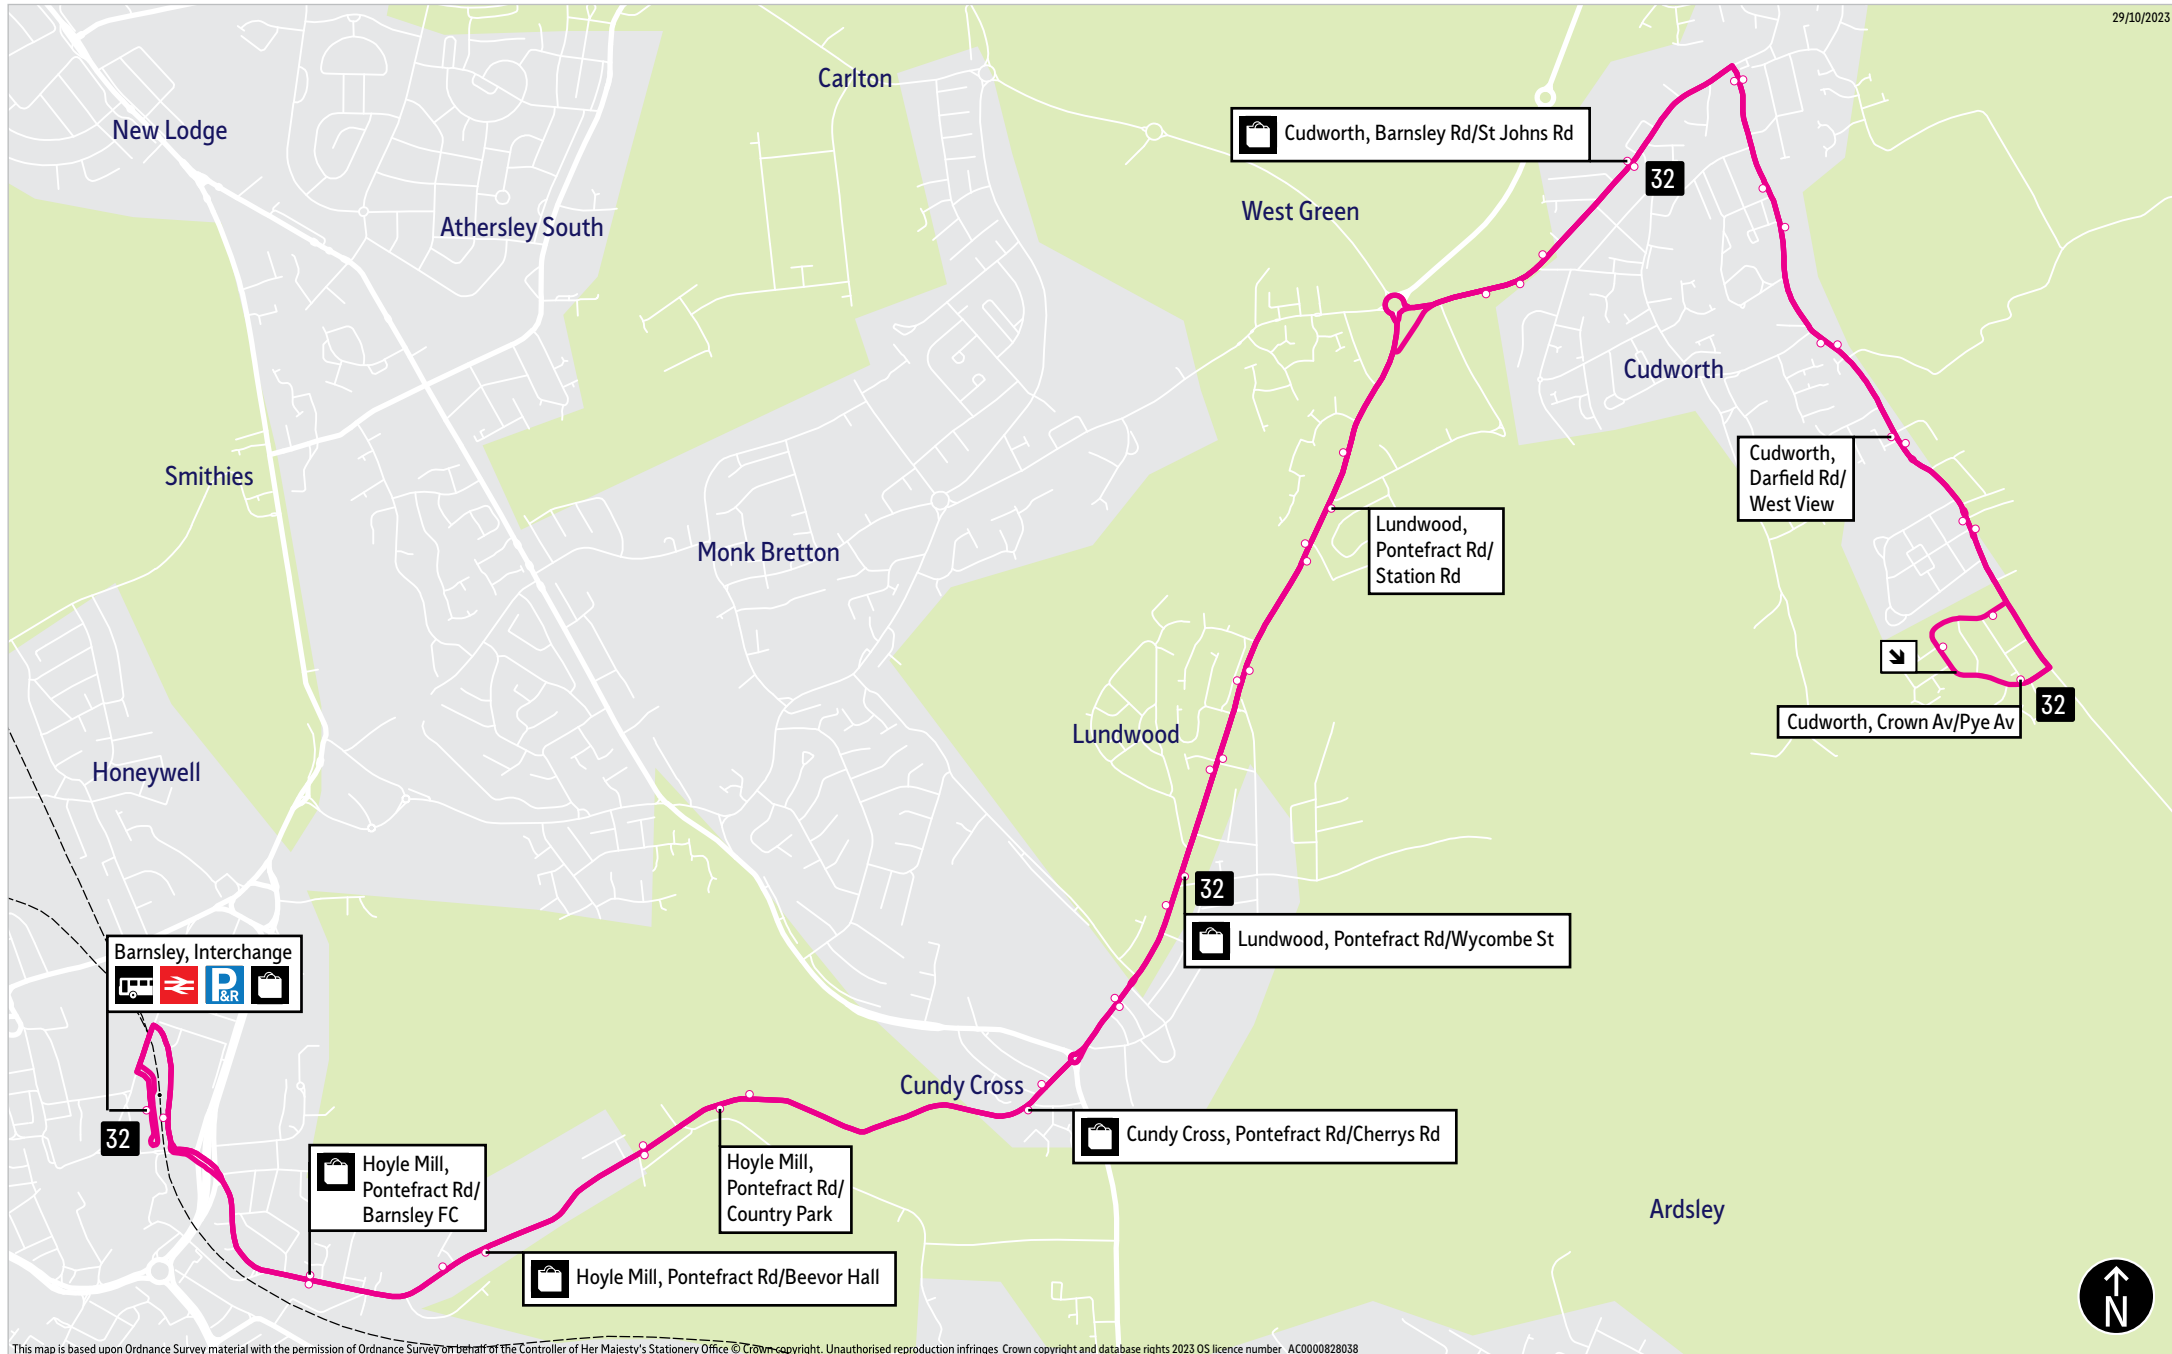

Bus route map for service 32

- = Terminus point
- = Public transport
- = Shopping area
- = Bus route & stops
- = Rail line & station
- = Tram route & stop