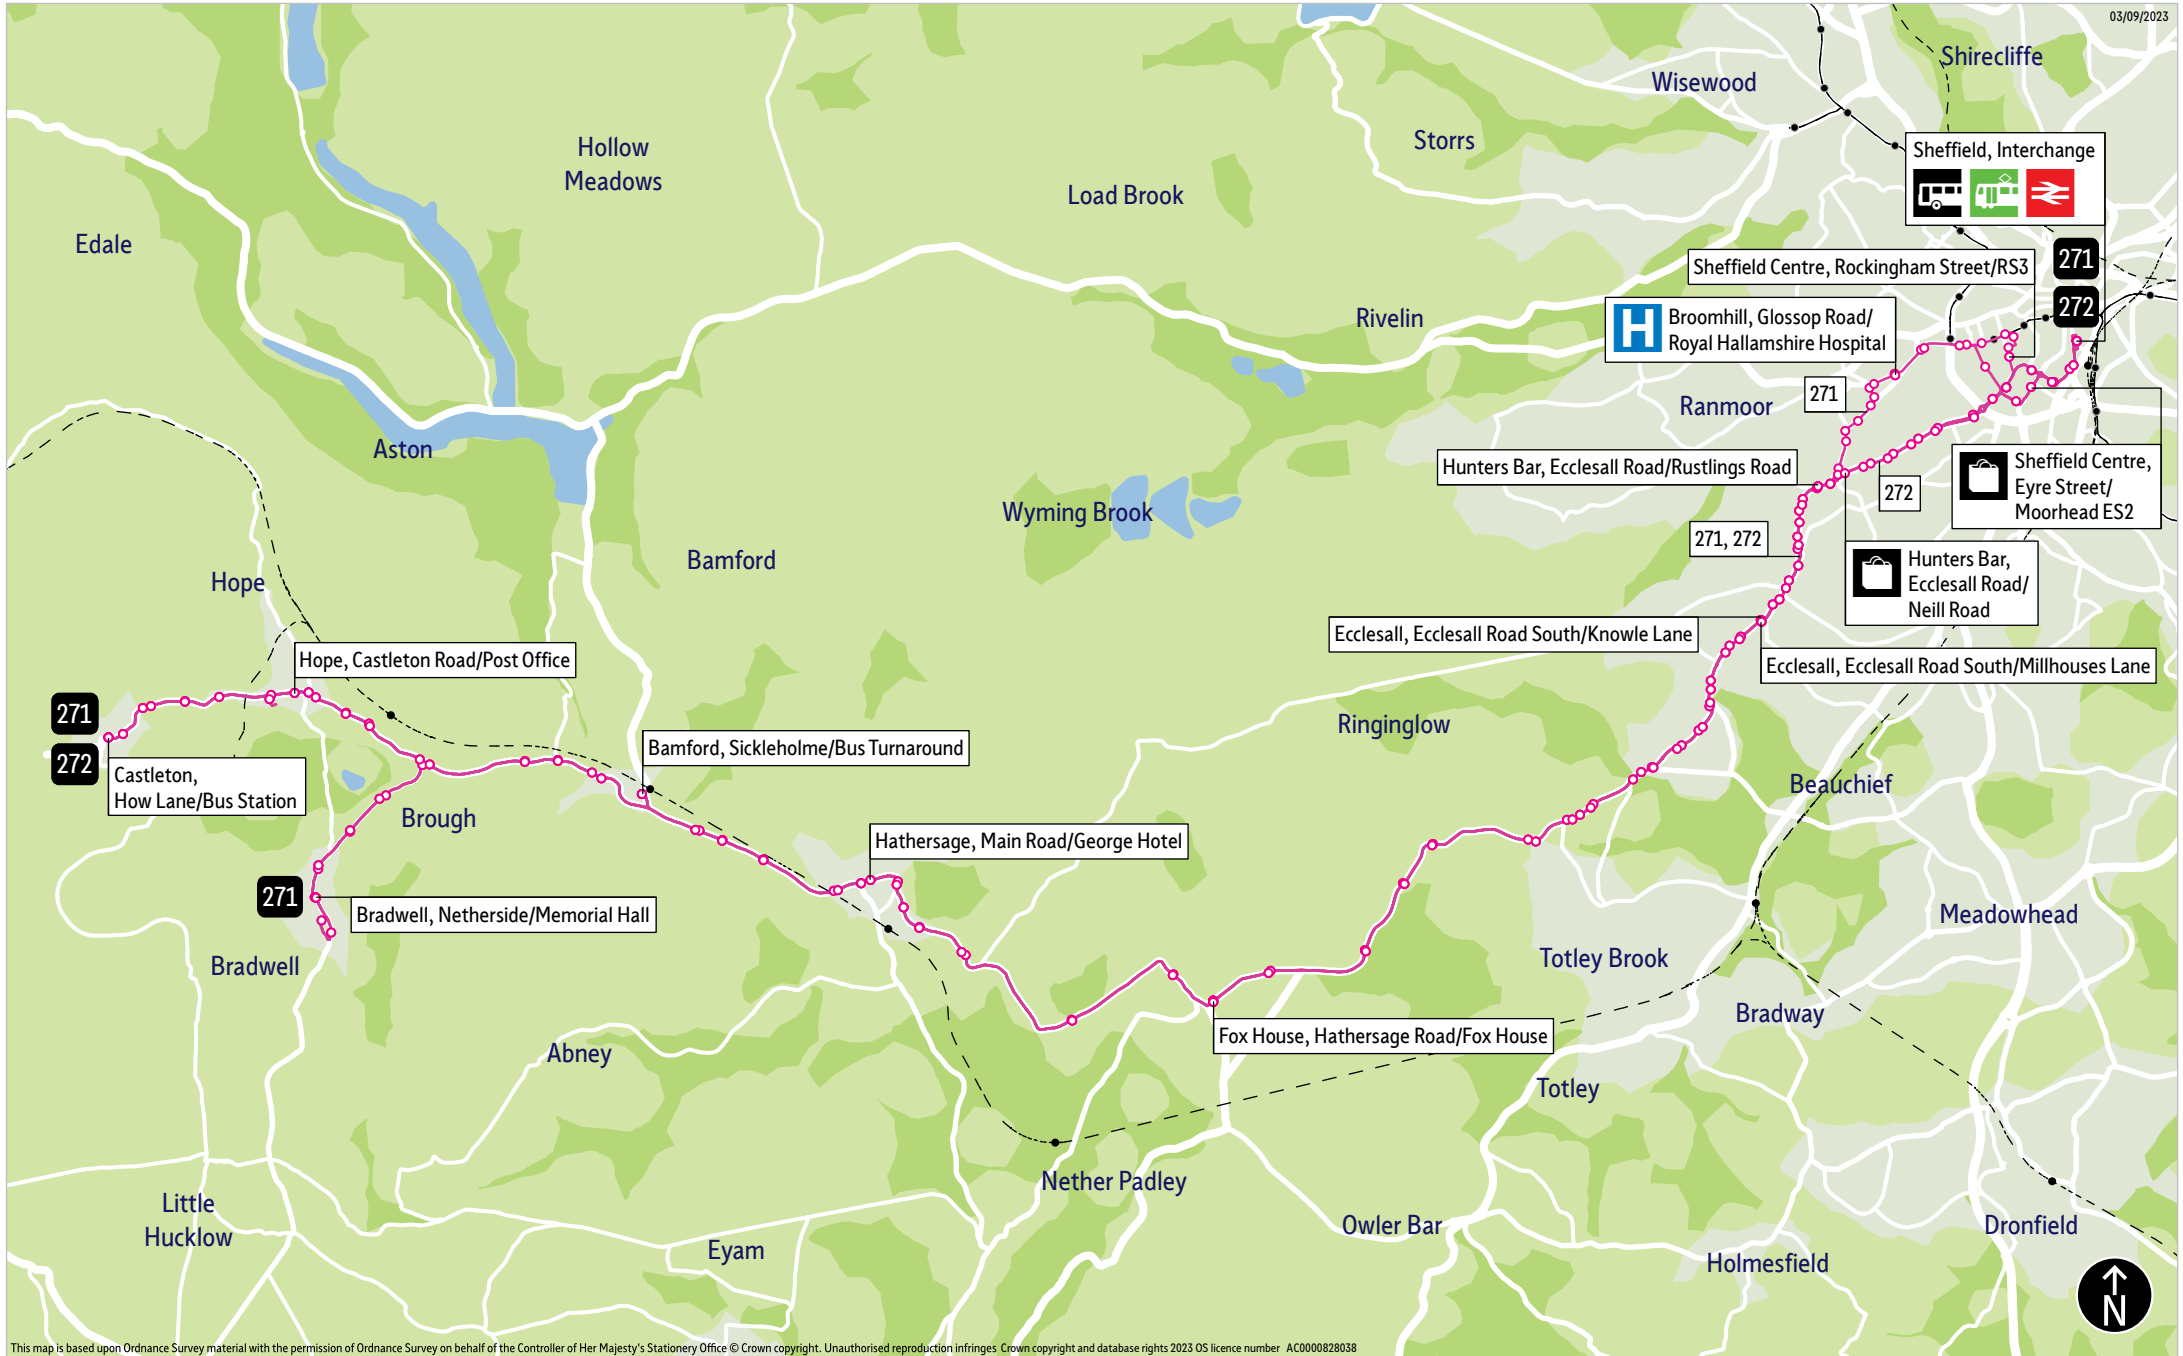

Bus route map for services 271 & 272

03/09/2023

- = Terminus point
- = Public transport
- = Shopping area
- = Bus route & stops
- = Rail line & station
- = Tram route & stop