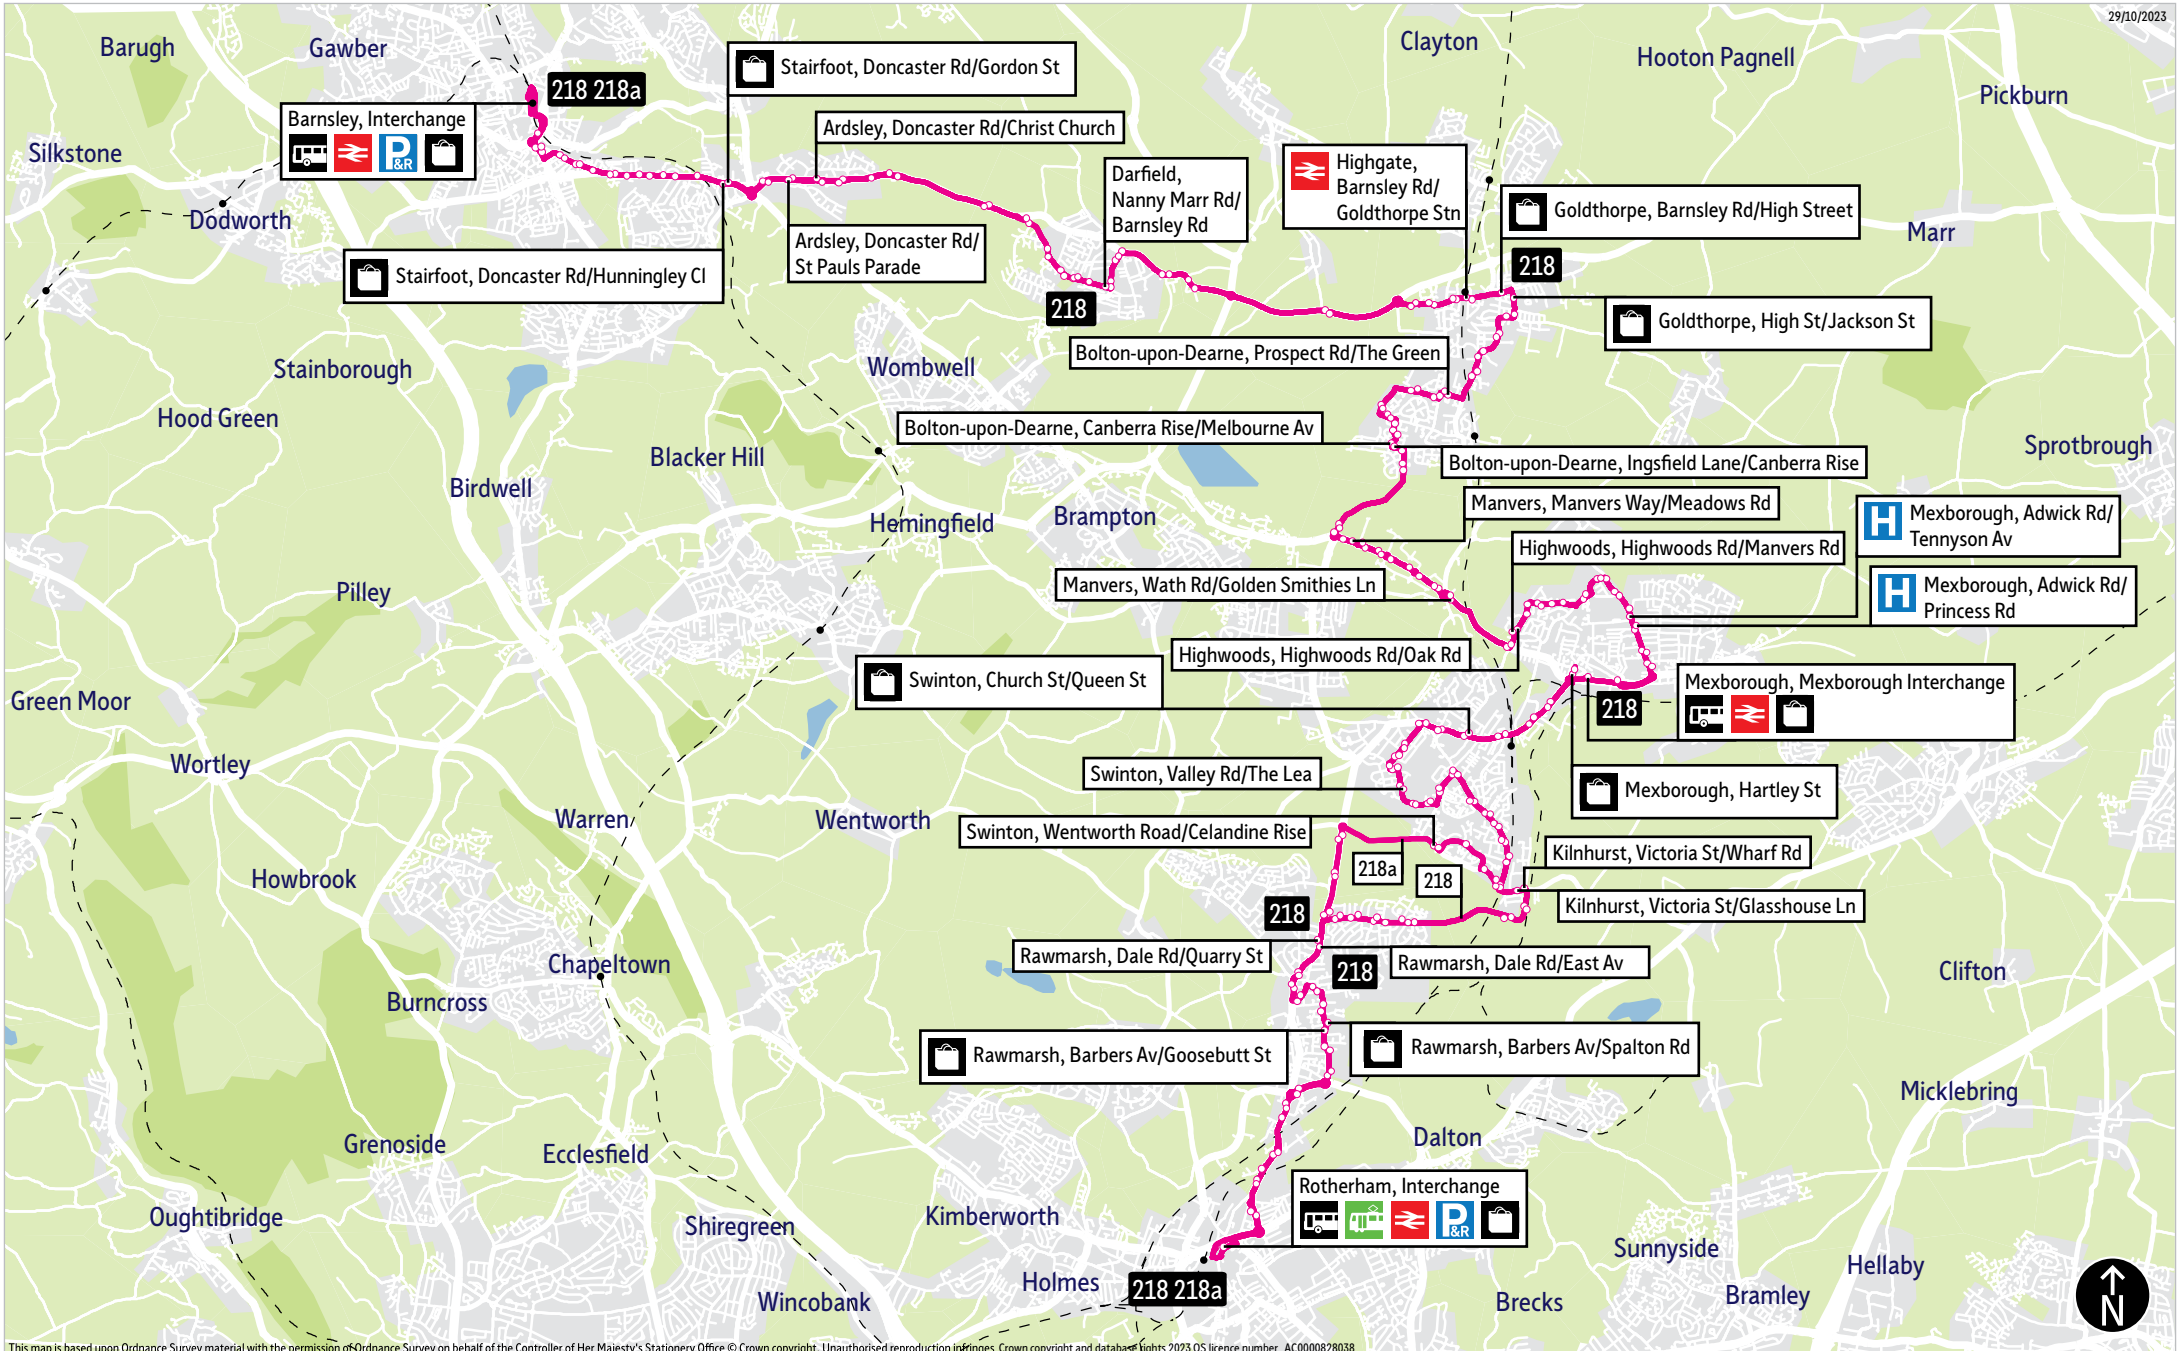

Bus route map for services 218 & 218a

29/10/2023

= Terminus point
 = Public transport
 = Shopping area
 = Bus route & stops
 = Rail line & station
 = Tram route & stop