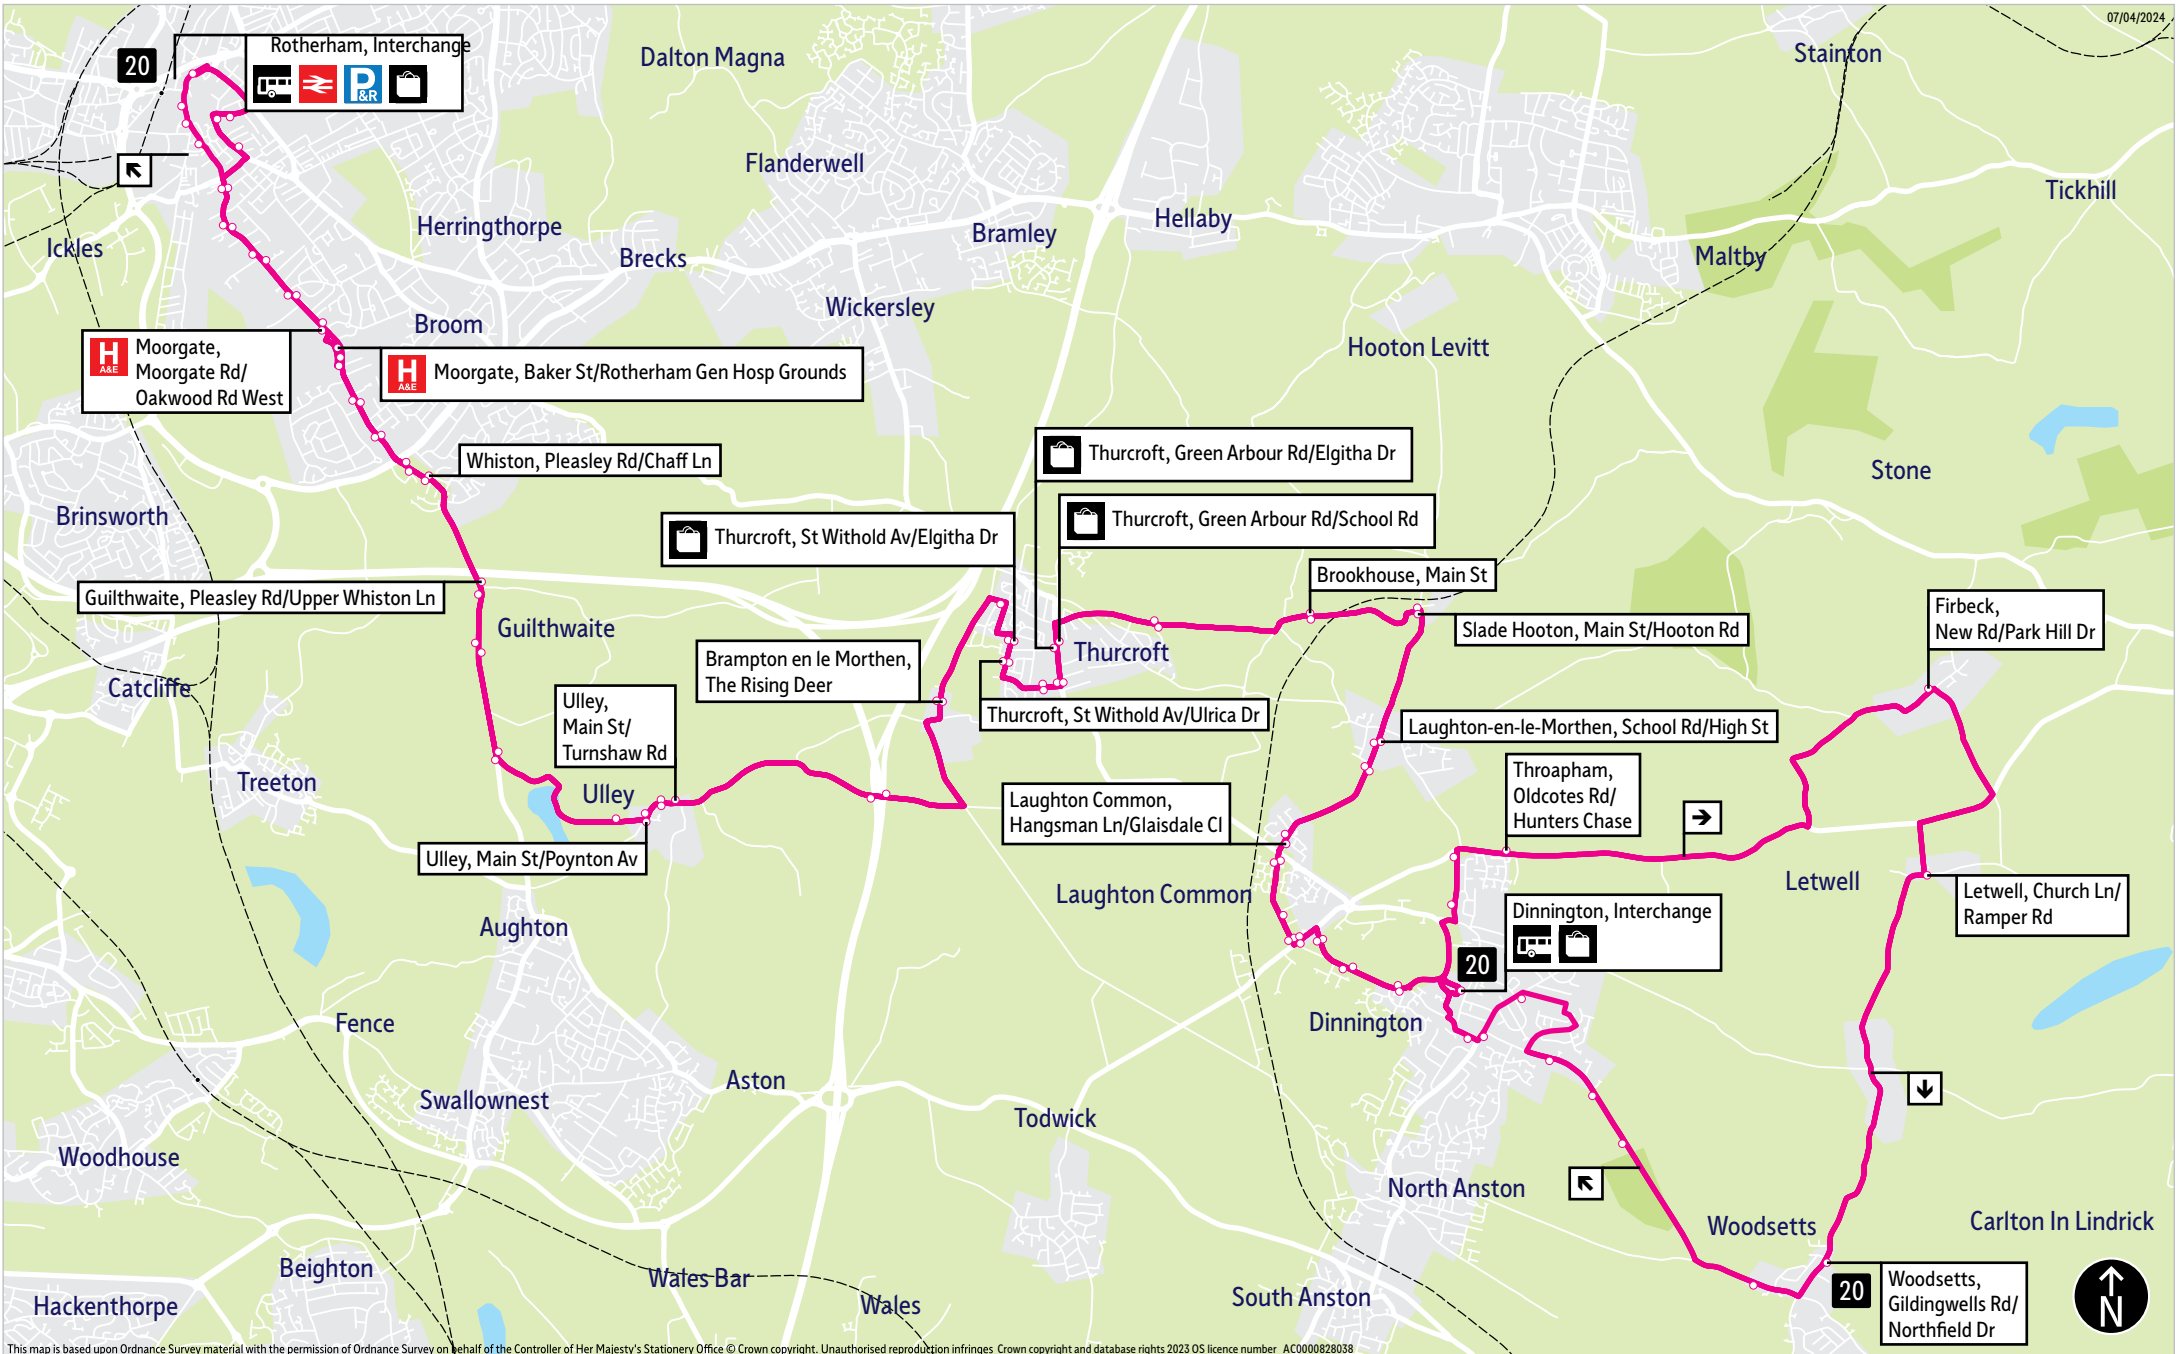

Bus route map for service 20

- = Terminus point
- = Public transport
- = Shopping area
- = Bus route & stops
- = Rail line & station
- = Tram route & stop