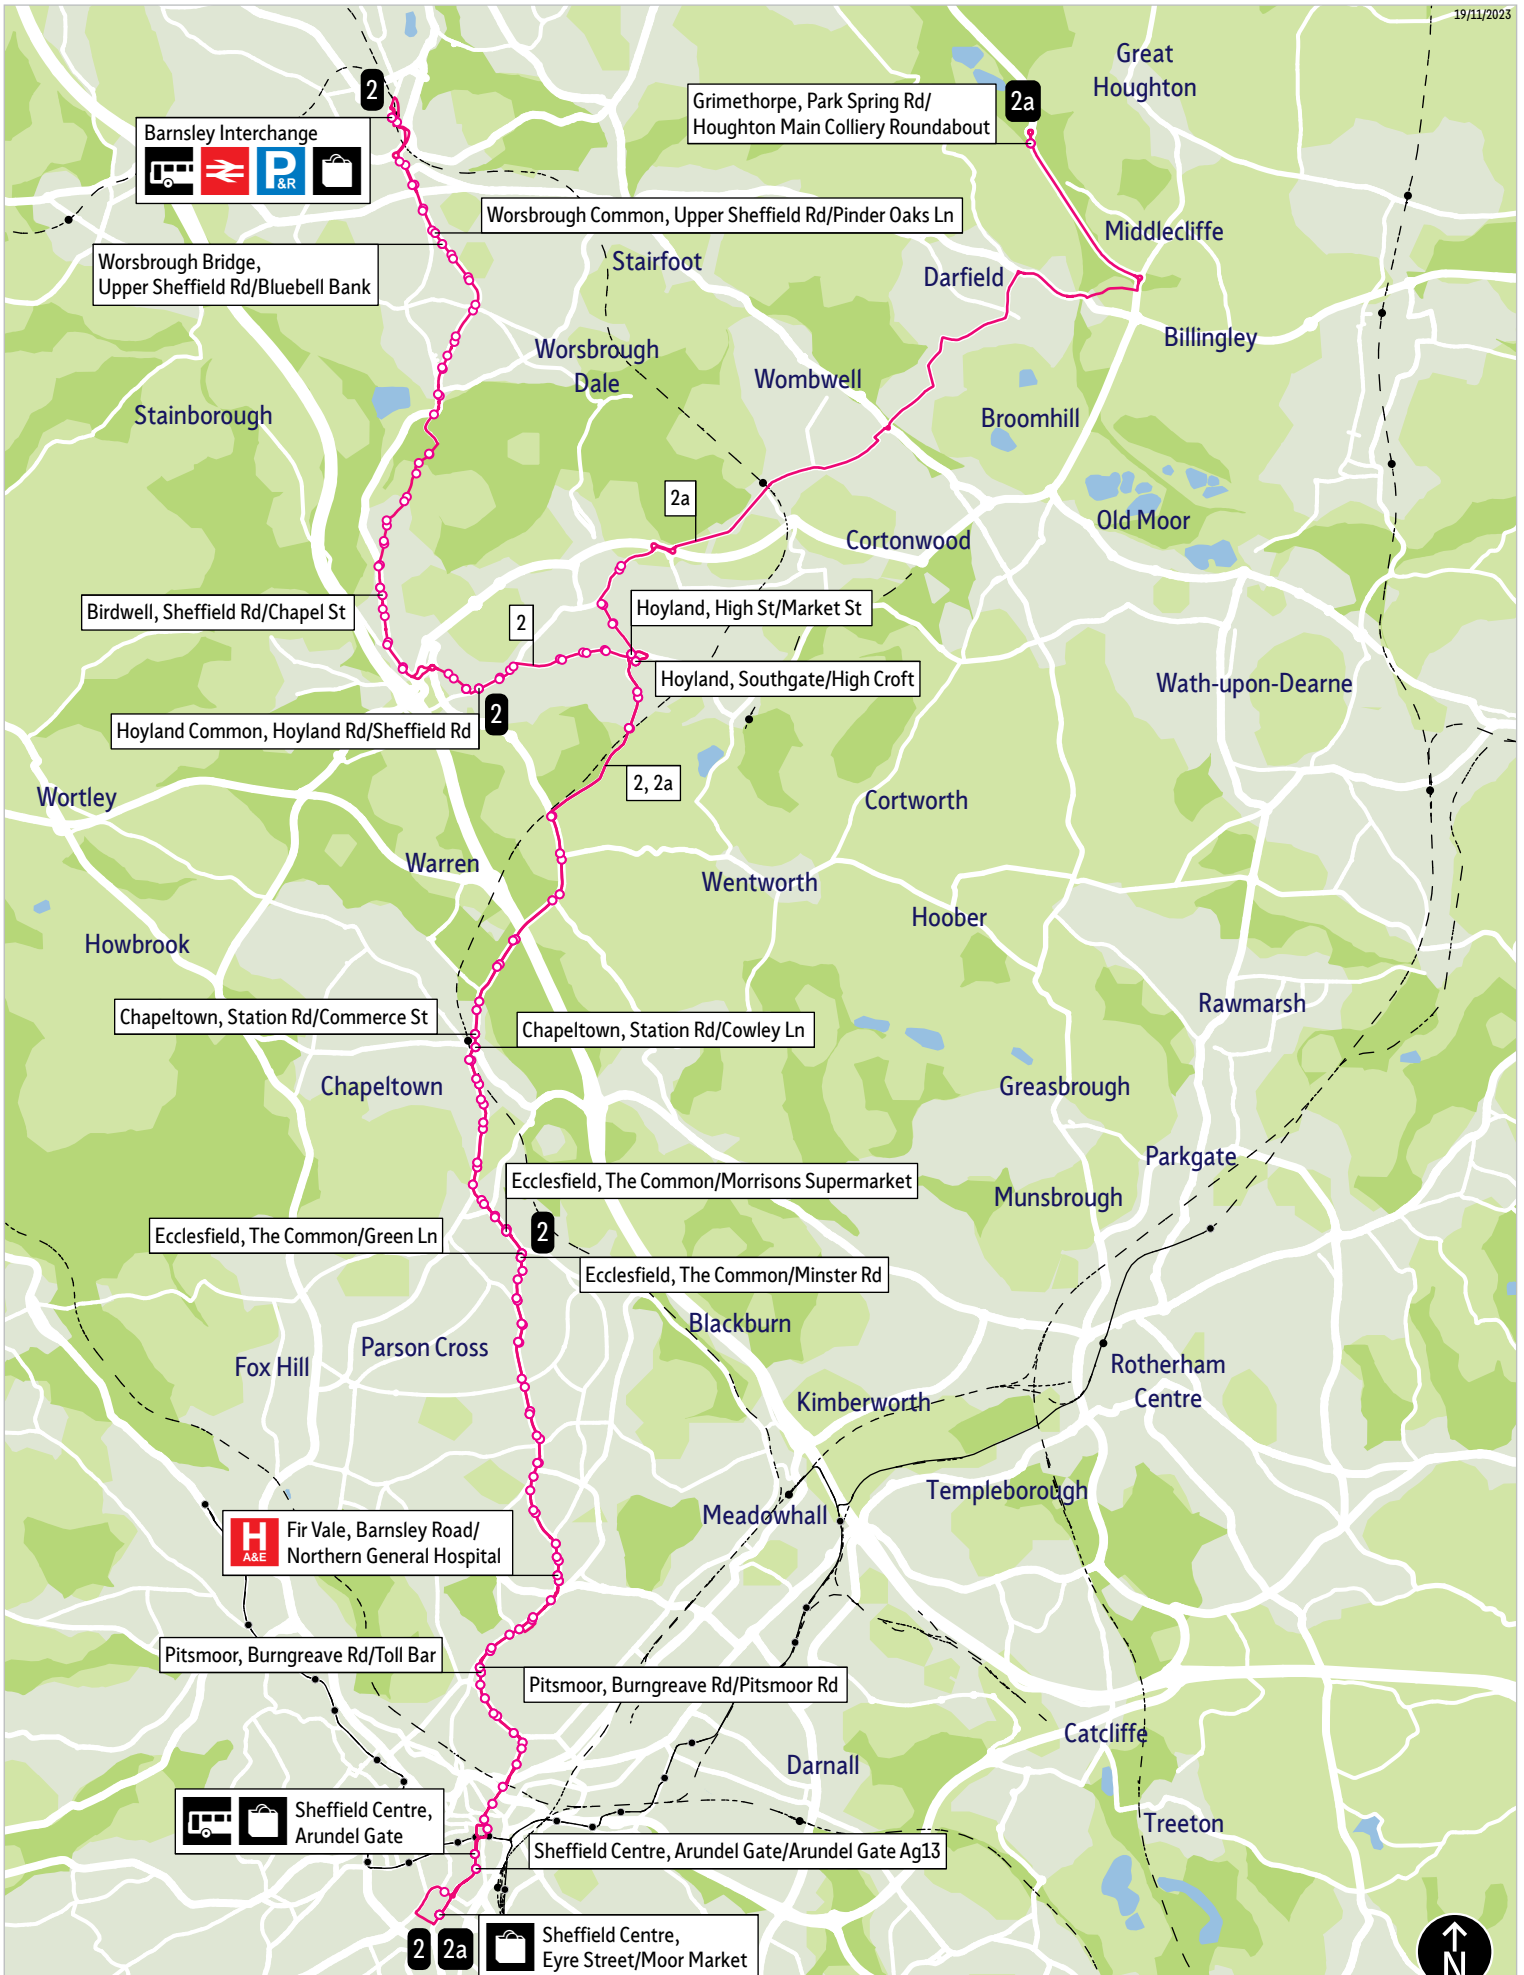

Bus route map for services 2 & 2a

19/11/2023

= Terminus point
P
R
 = Public transport
S
 = Shopping area
 = Bus route & stops
 = Rail line & station
 = Tram route & stop