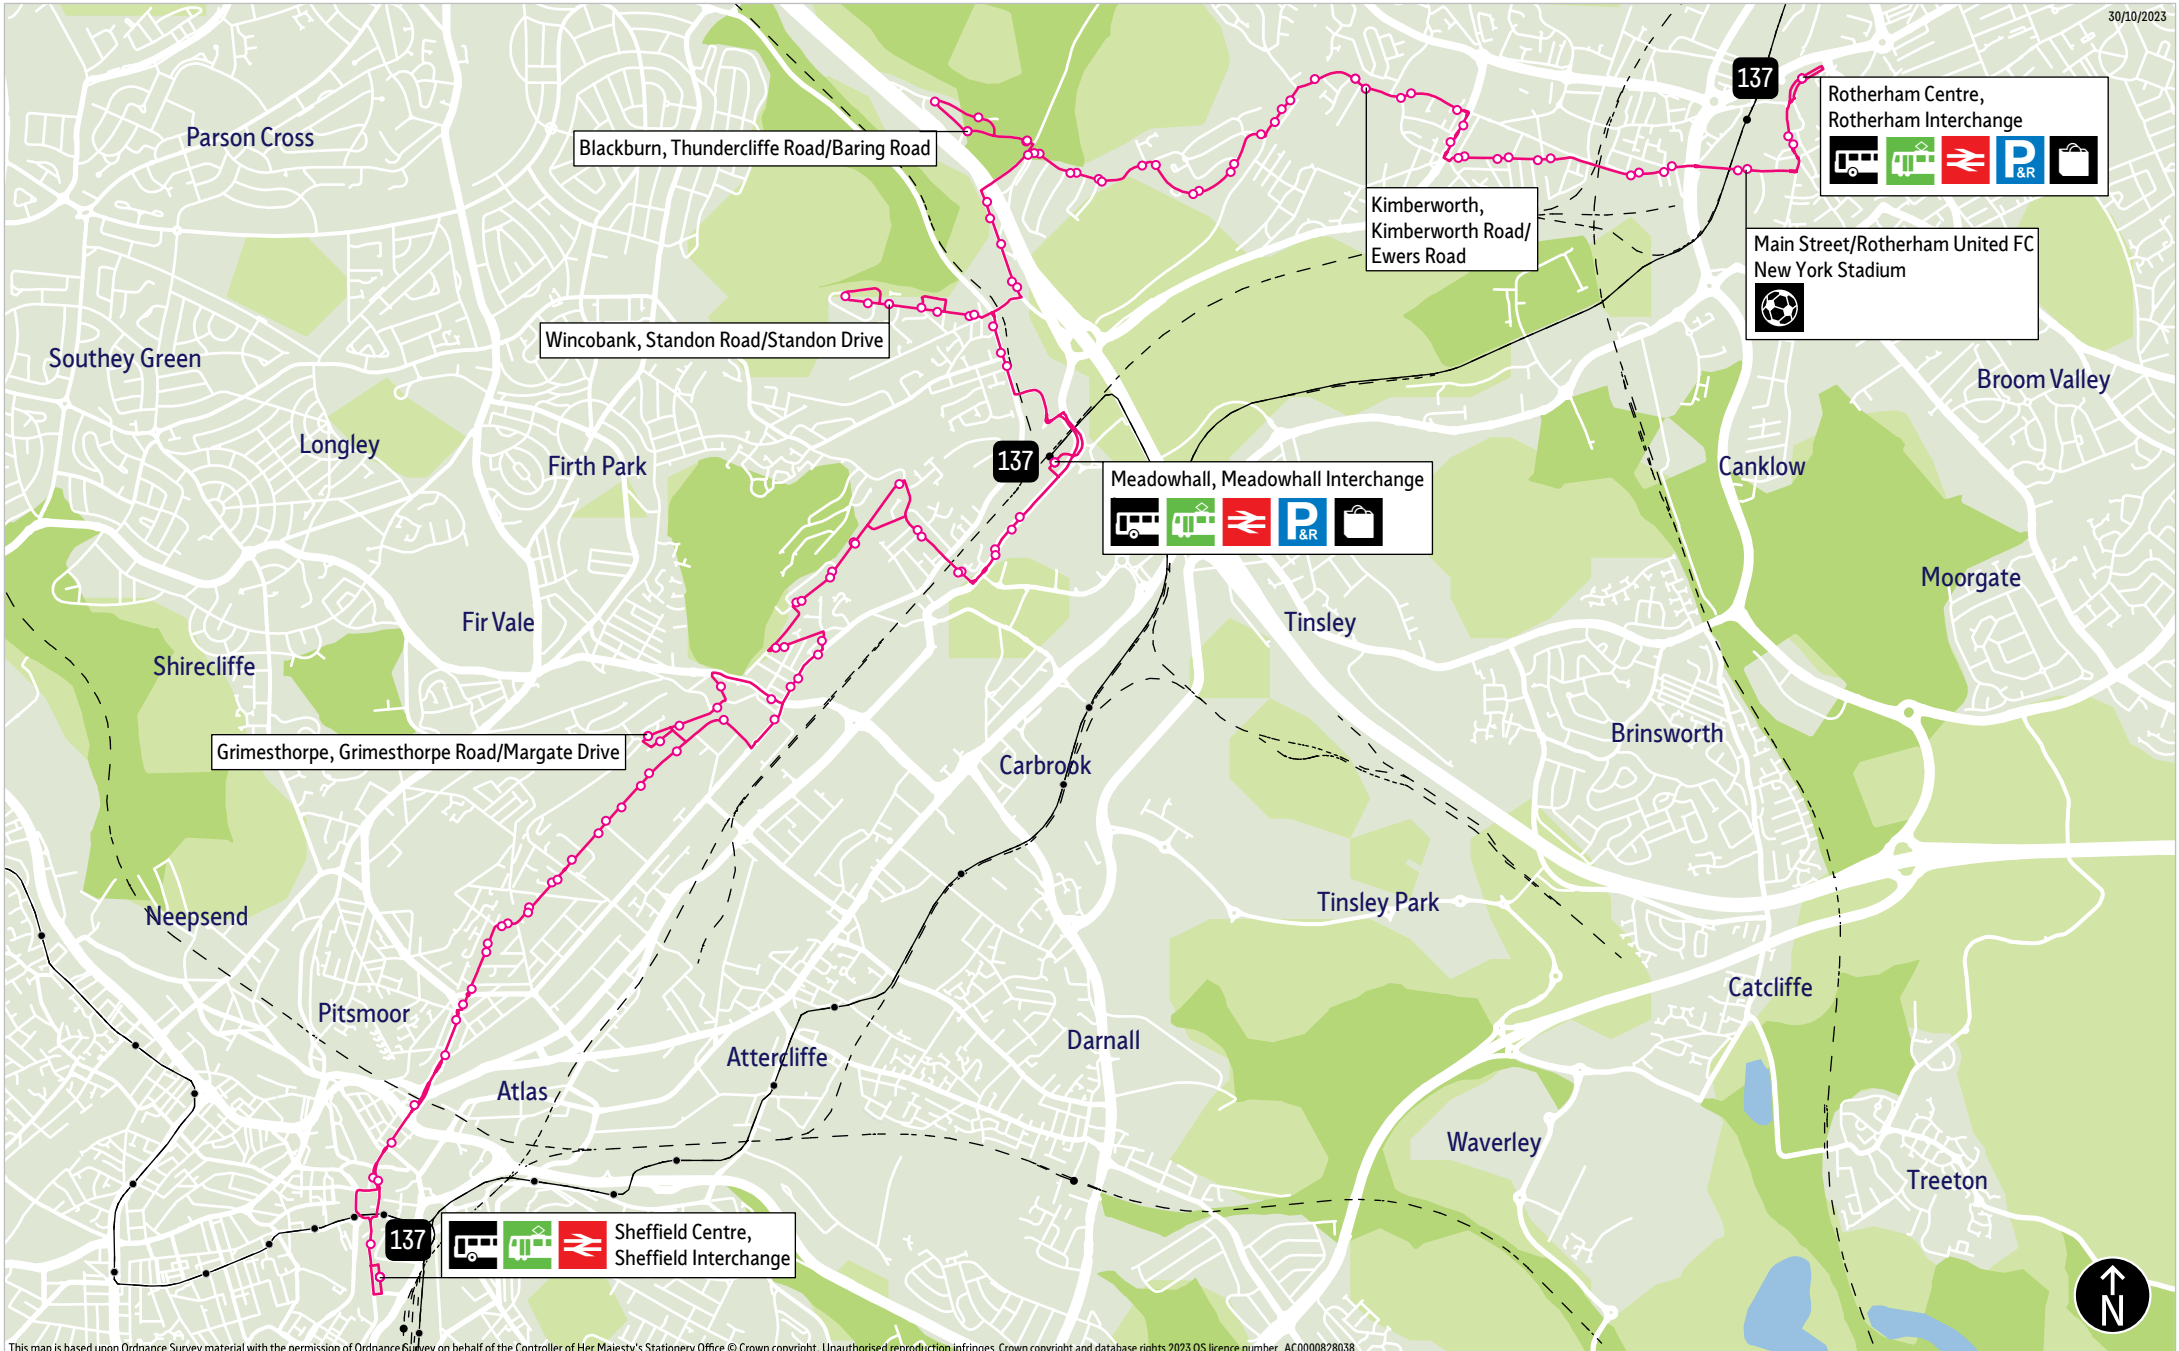

Bus route map for service 137

= Terminus point

= Public transport
 = Shopping area
 = Bus route & stops
 = Rail line & station
 = Tram route & stop