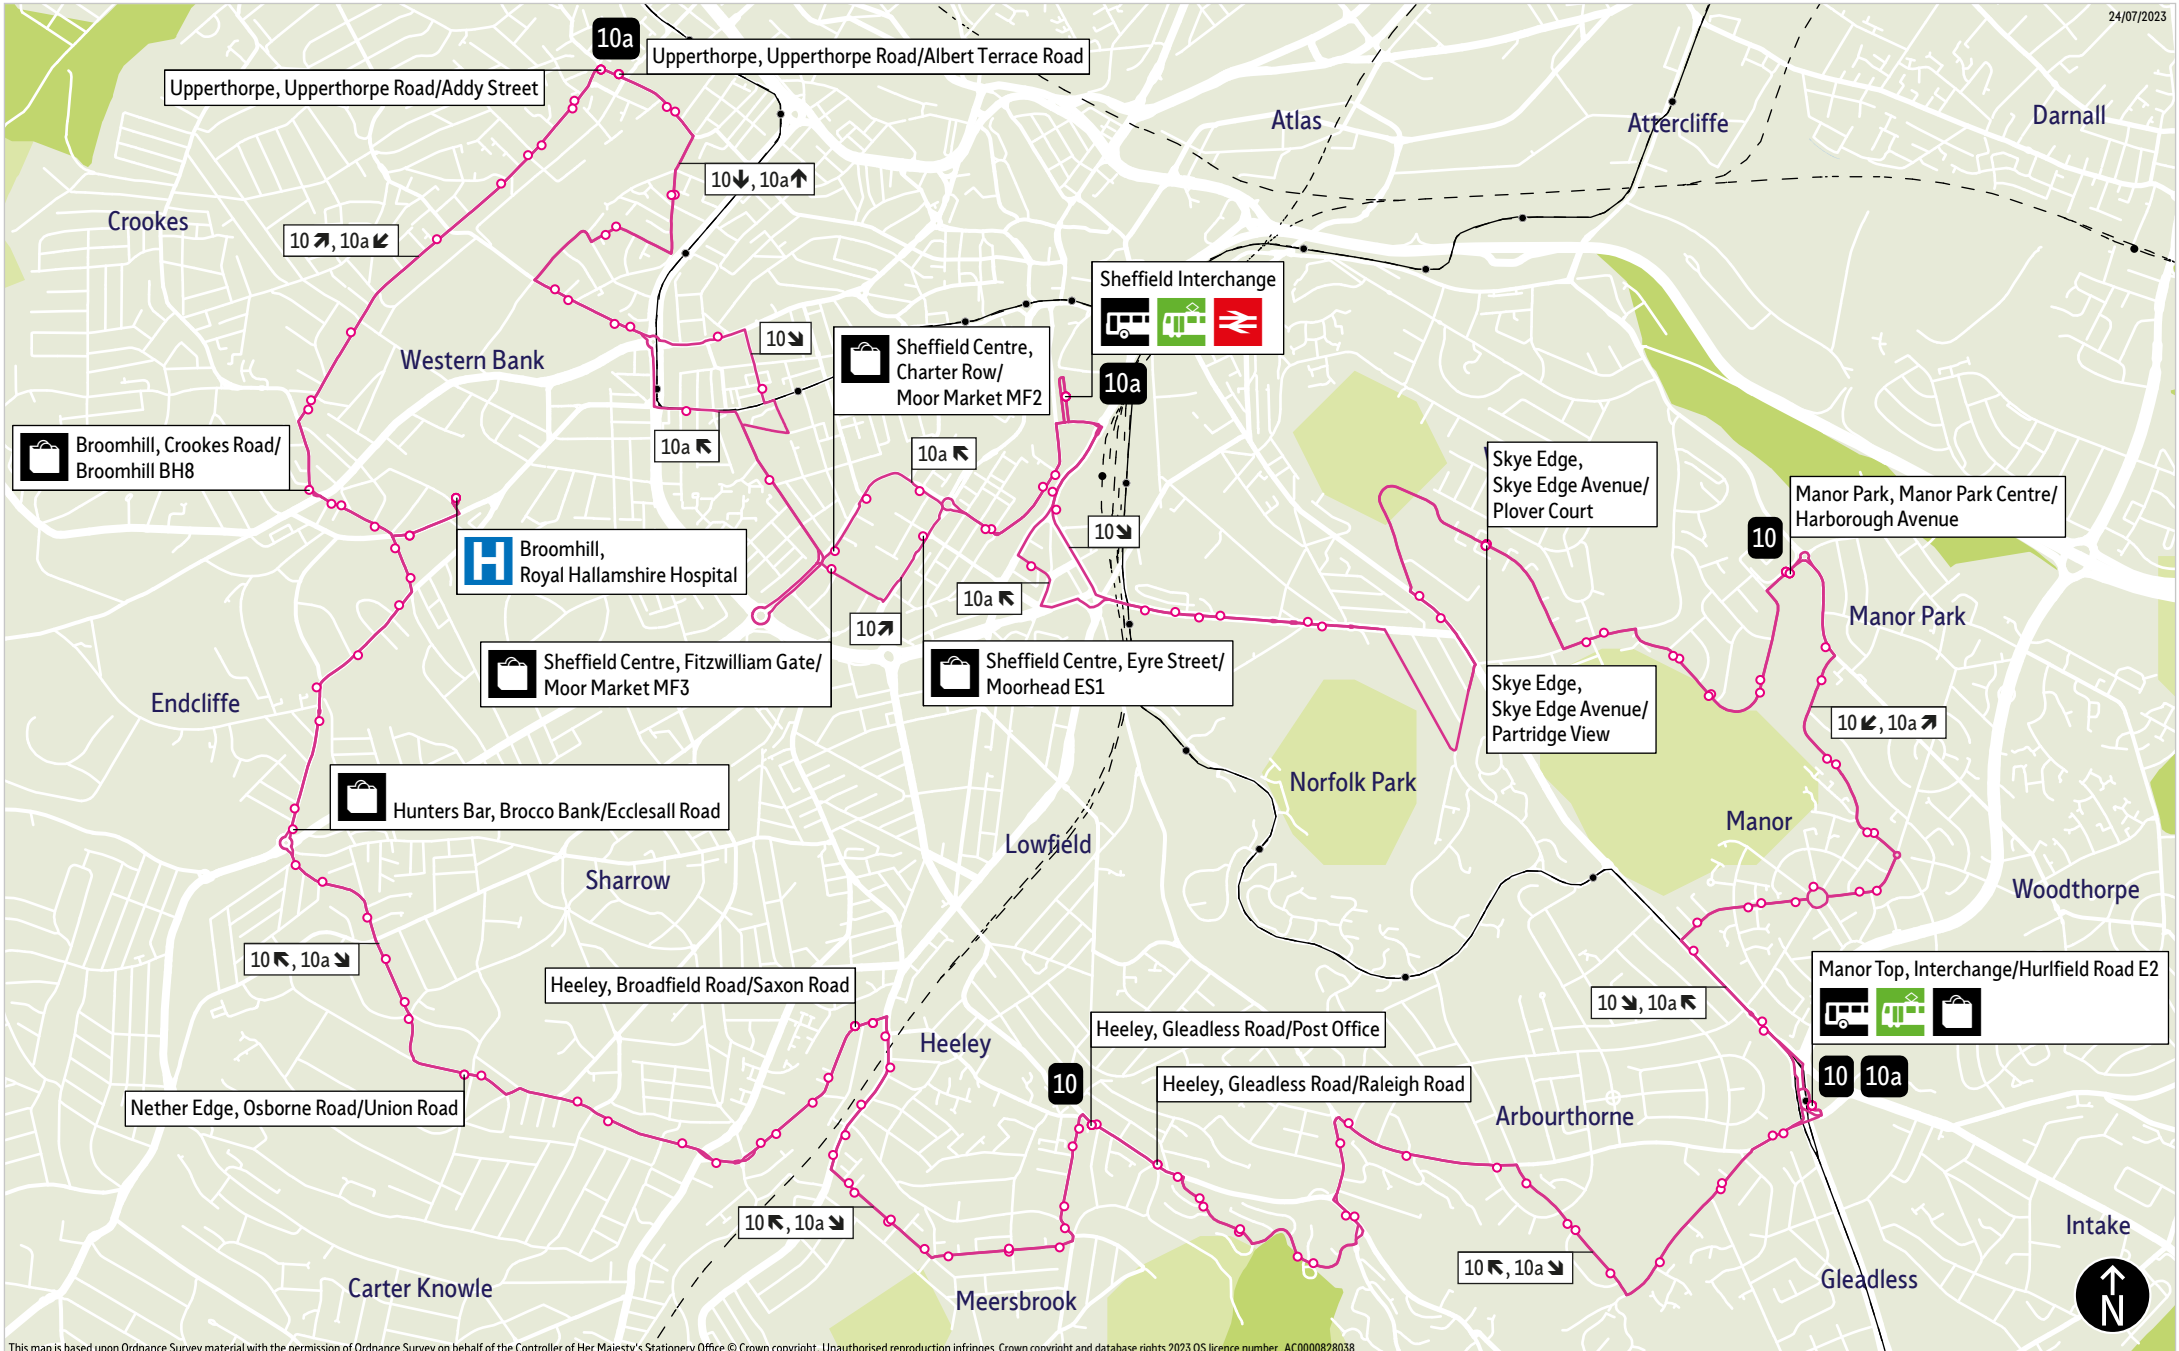

Bus route map for services 10 & 10a

- = Terminus point
- = Public transport
- = Shopping area
- = Bus route & stops
- = Rail line & station
- = Tram route & stop