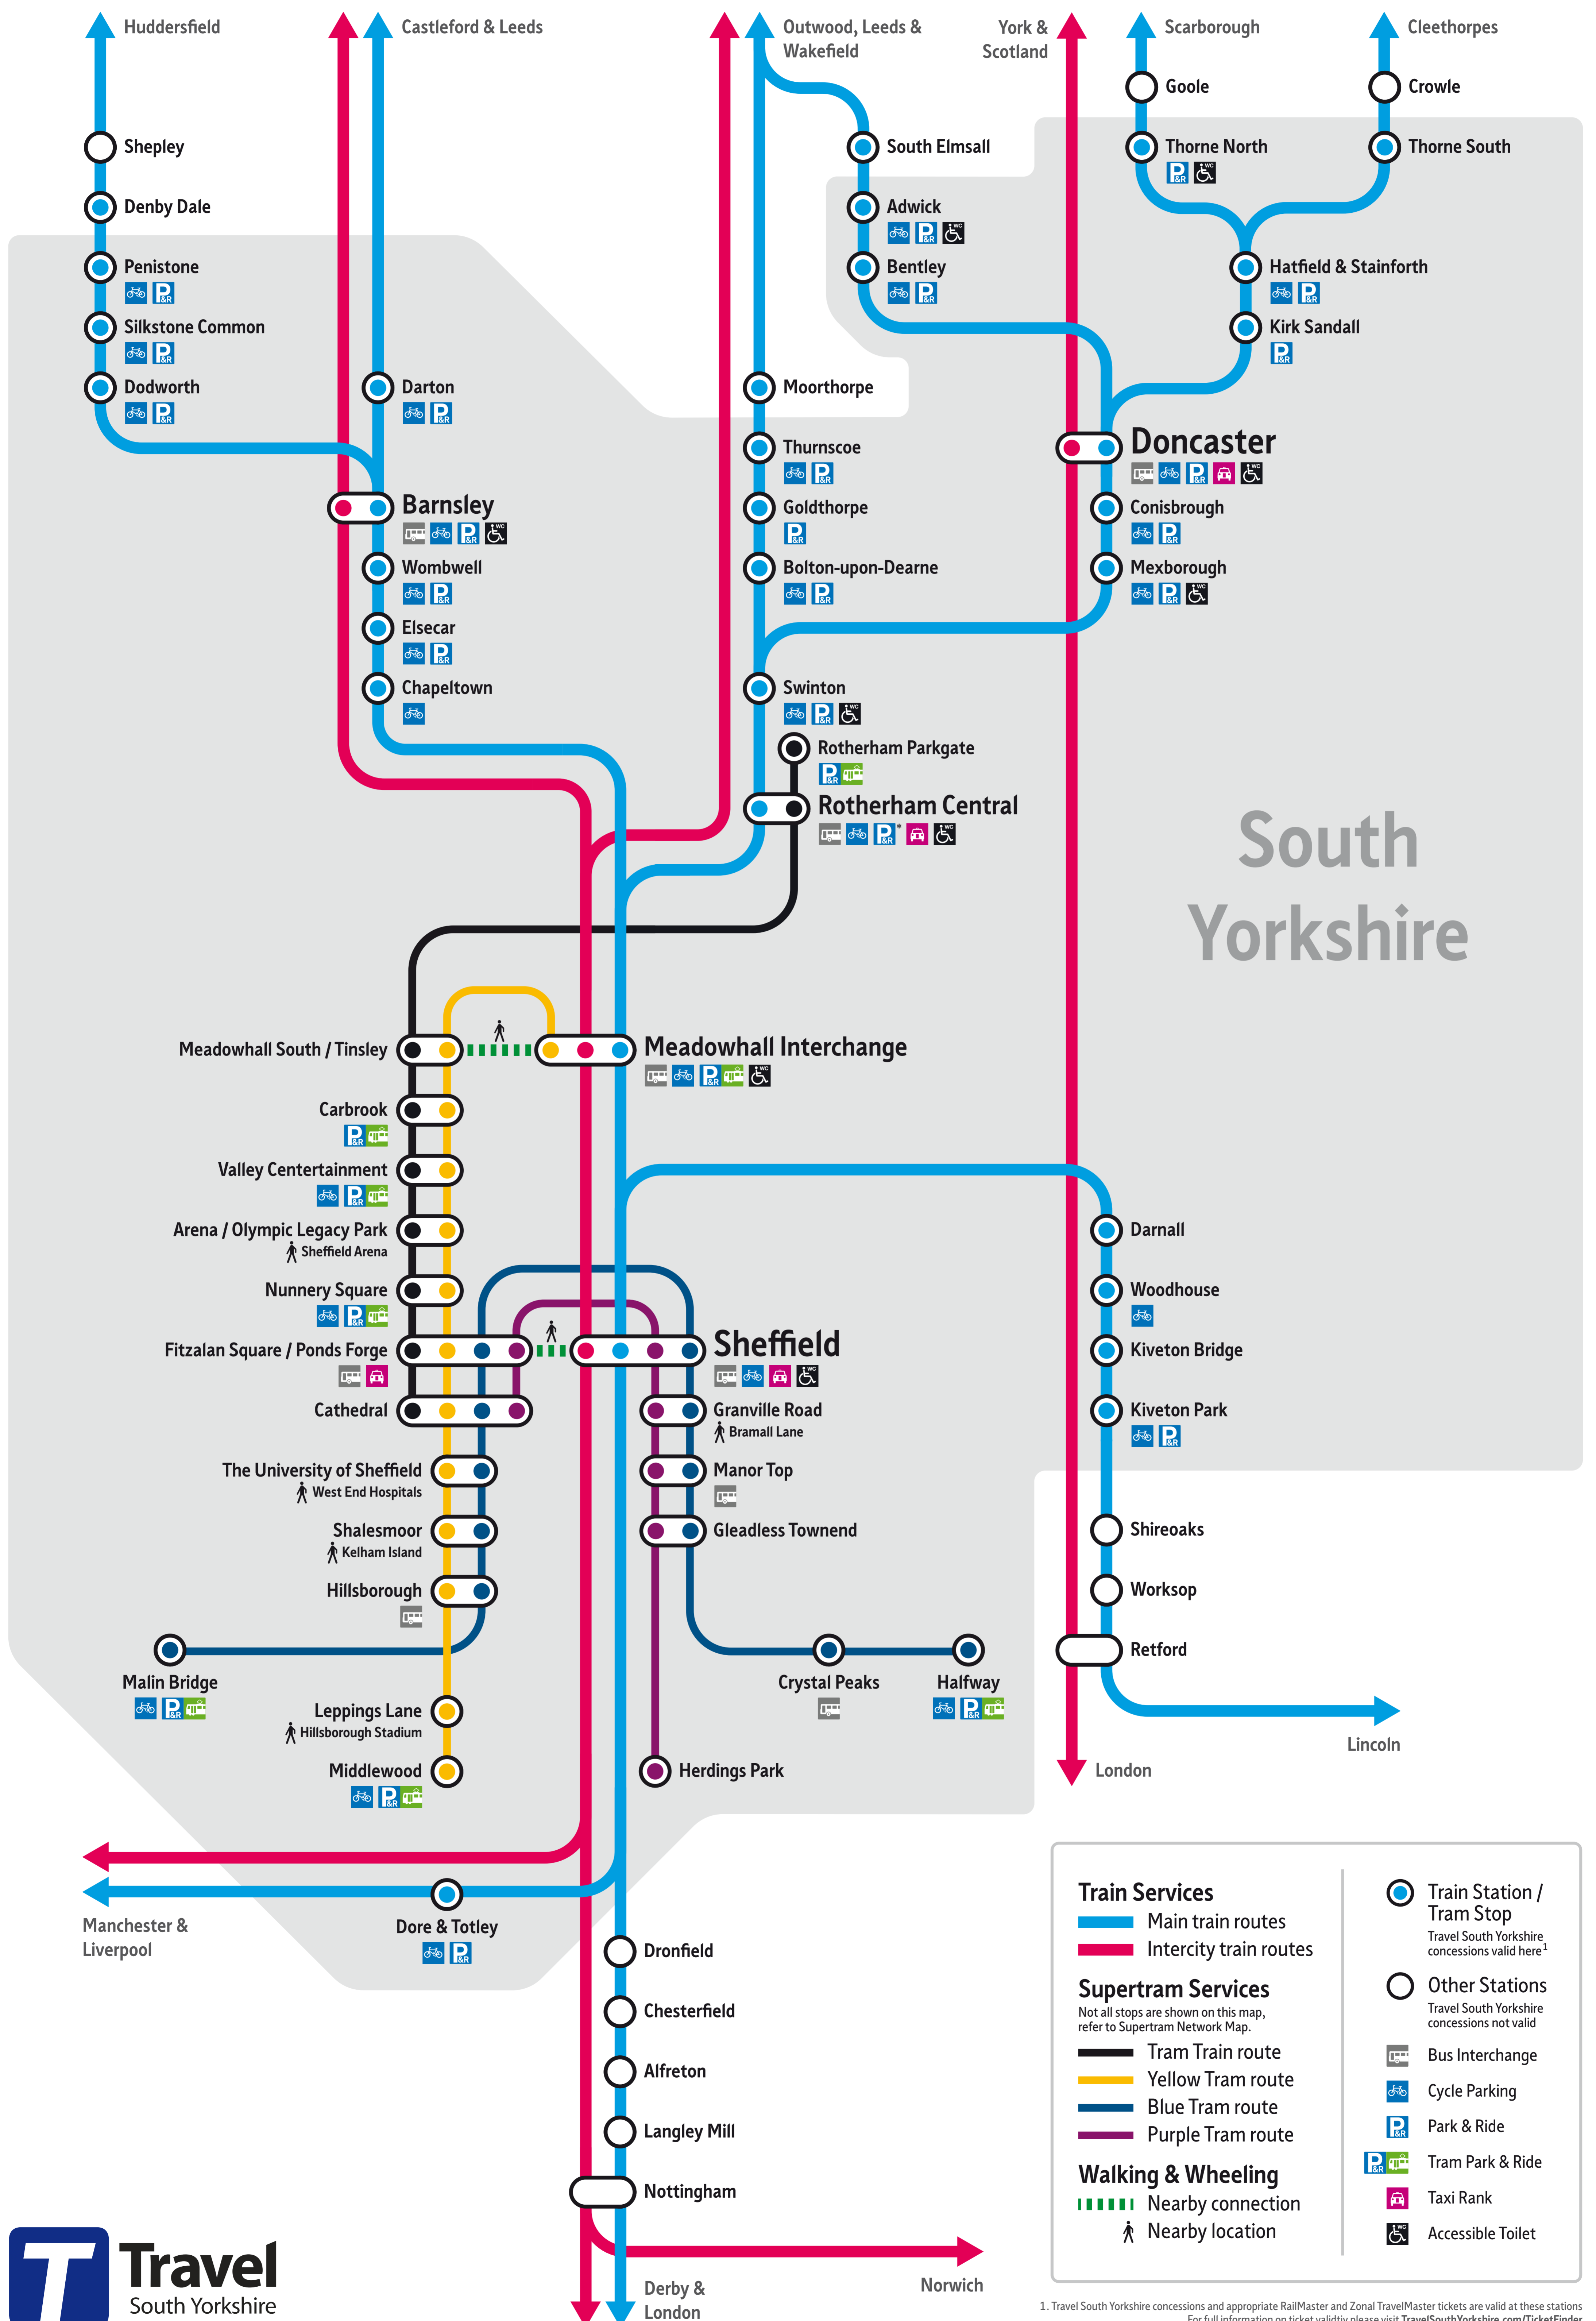

# South Yorkshire Rail Network

## Train, Tram and Tram Train Routes

**Train Services**

- Main train routes
- Intercity train routes

**Supertram Services**

Not all stops are shown on this map, refer to Supertram Network Map.

- Tram Train route
- Yellow Tram route
- Blue Tram route
- Purple Tram route

**Walking & Wheeling**

- Nearby connection
- Nearby location

**Station & Stop Icons**

- Train Station / Tram Stop (Travel South Yorkshire concessions valid here<sup>1</sup>)
- Other Stations (Travel South Yorkshire concessions not valid)
- Bus Interchange
- Cycle Parking
- Park & Ride
- Tram Park & Ride
- Taxi Rank
- Accessible Toilet

1. Travel South Yorkshire concessions and appropriate RailMaster and Zonal TravelMaster tickets are valid at these stations. For full information on ticket validity please visit [Travelsouthyorkshire.com/TicketFinder](https://www.travelsouthyorkshire.com/TicketFinder)