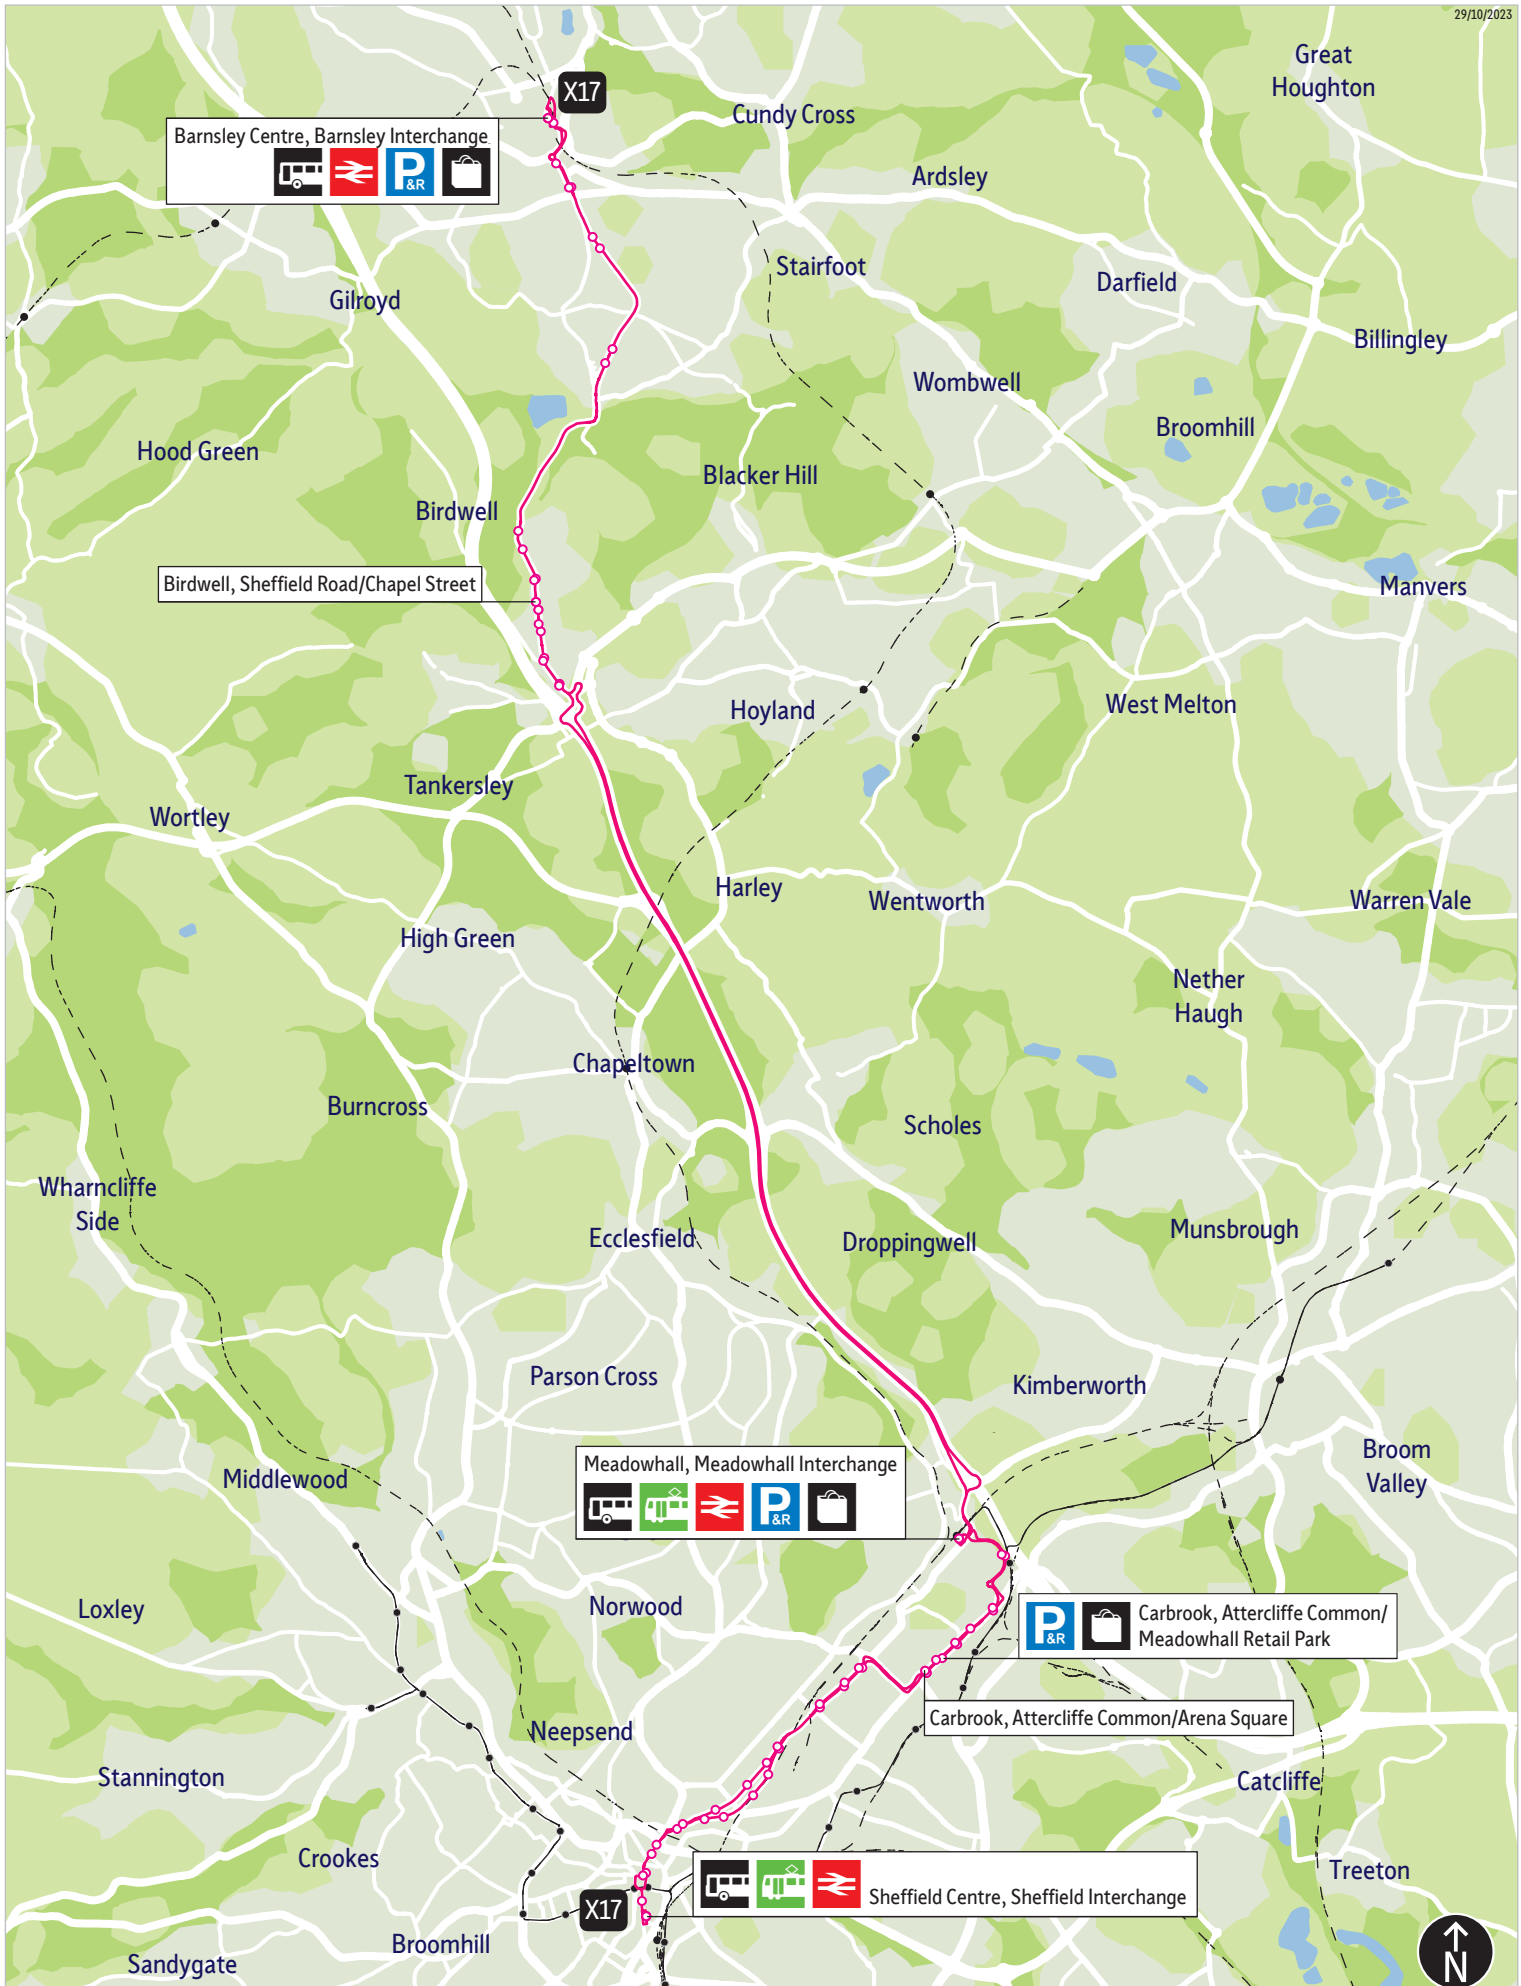

Bus route map for service X17 (Sheffield to Barnsley)

29/10/2023

This map is based upon Ordnance Survey material with the permission of Ordnance Survey on behalf of the Controller of Her Majesty's Stationery Office © Crown copyright. Unauthorised reproduction infringes Crown copyright and database rights 2023 OS licence number: AC0000828038

- = Terminus point
- = Public transport
- = Shopping area
- = Bus route & stops
- = Rail line & station
- = Tram route & stop