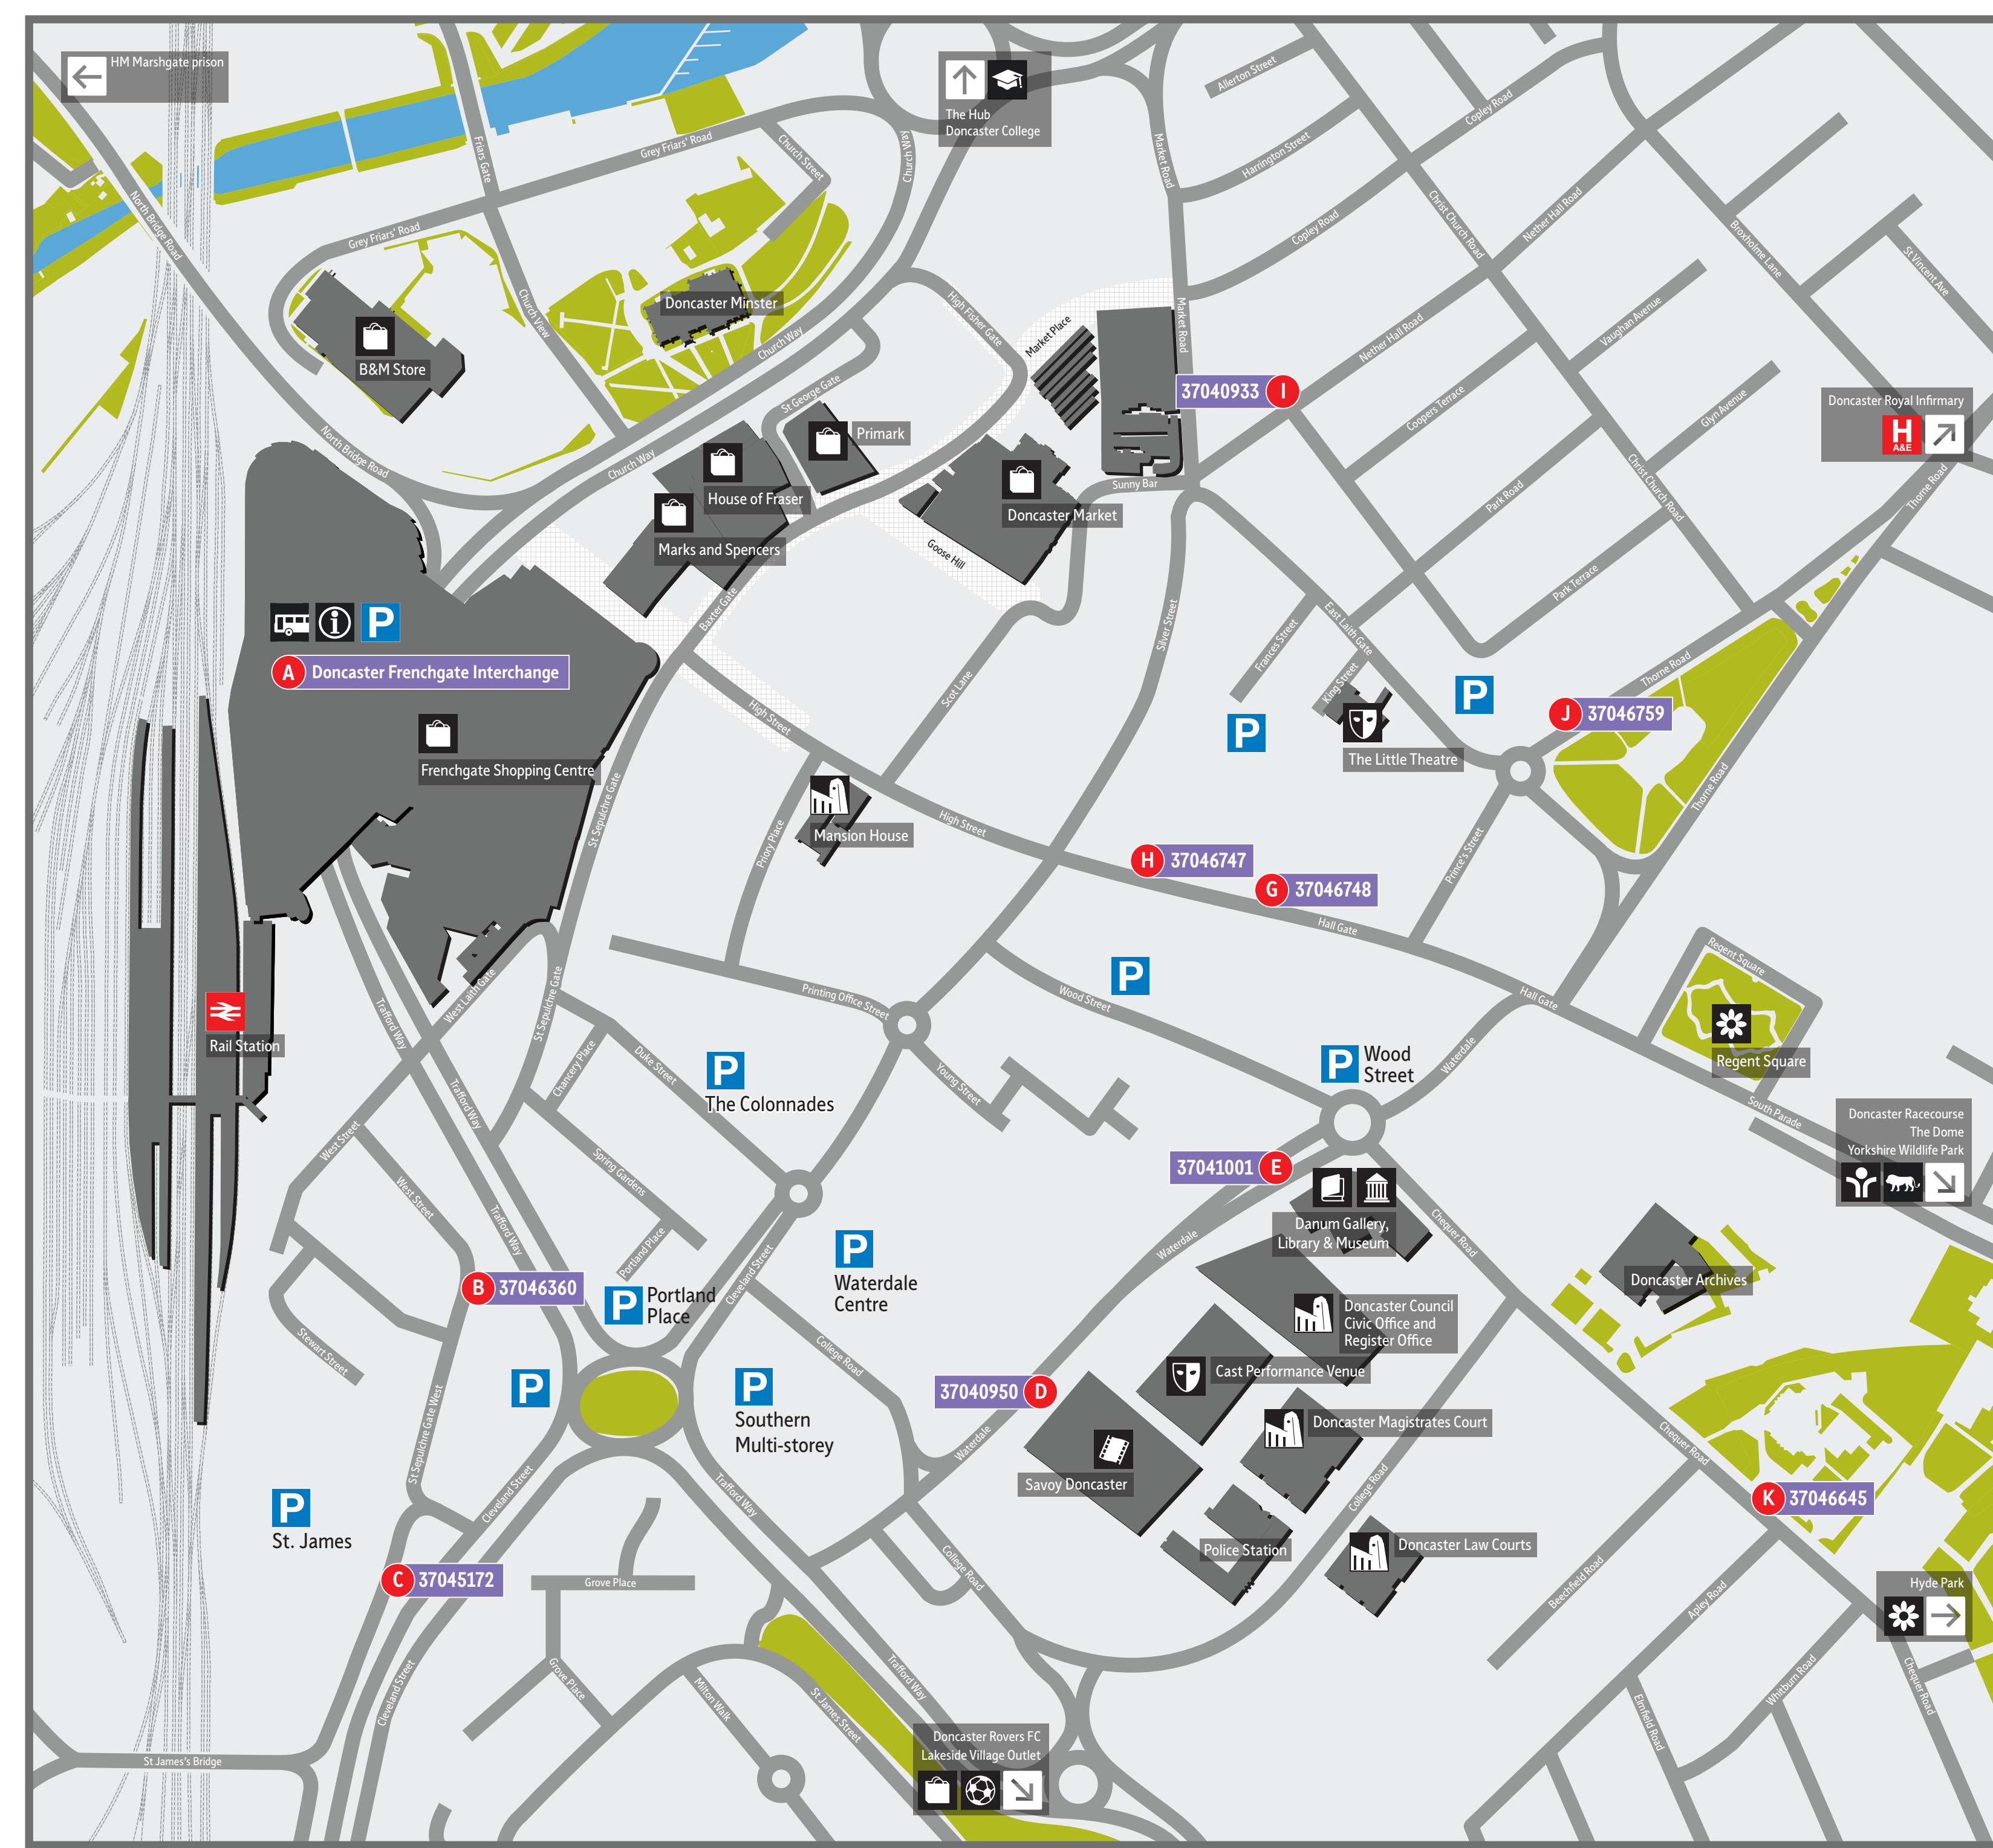

Doncaster Public Transport Map

Doncaster town centre map

Check for service disruptions at travelsouthyorkshire.com/Disruptions

or scan this QR code by using the camera app on your phone