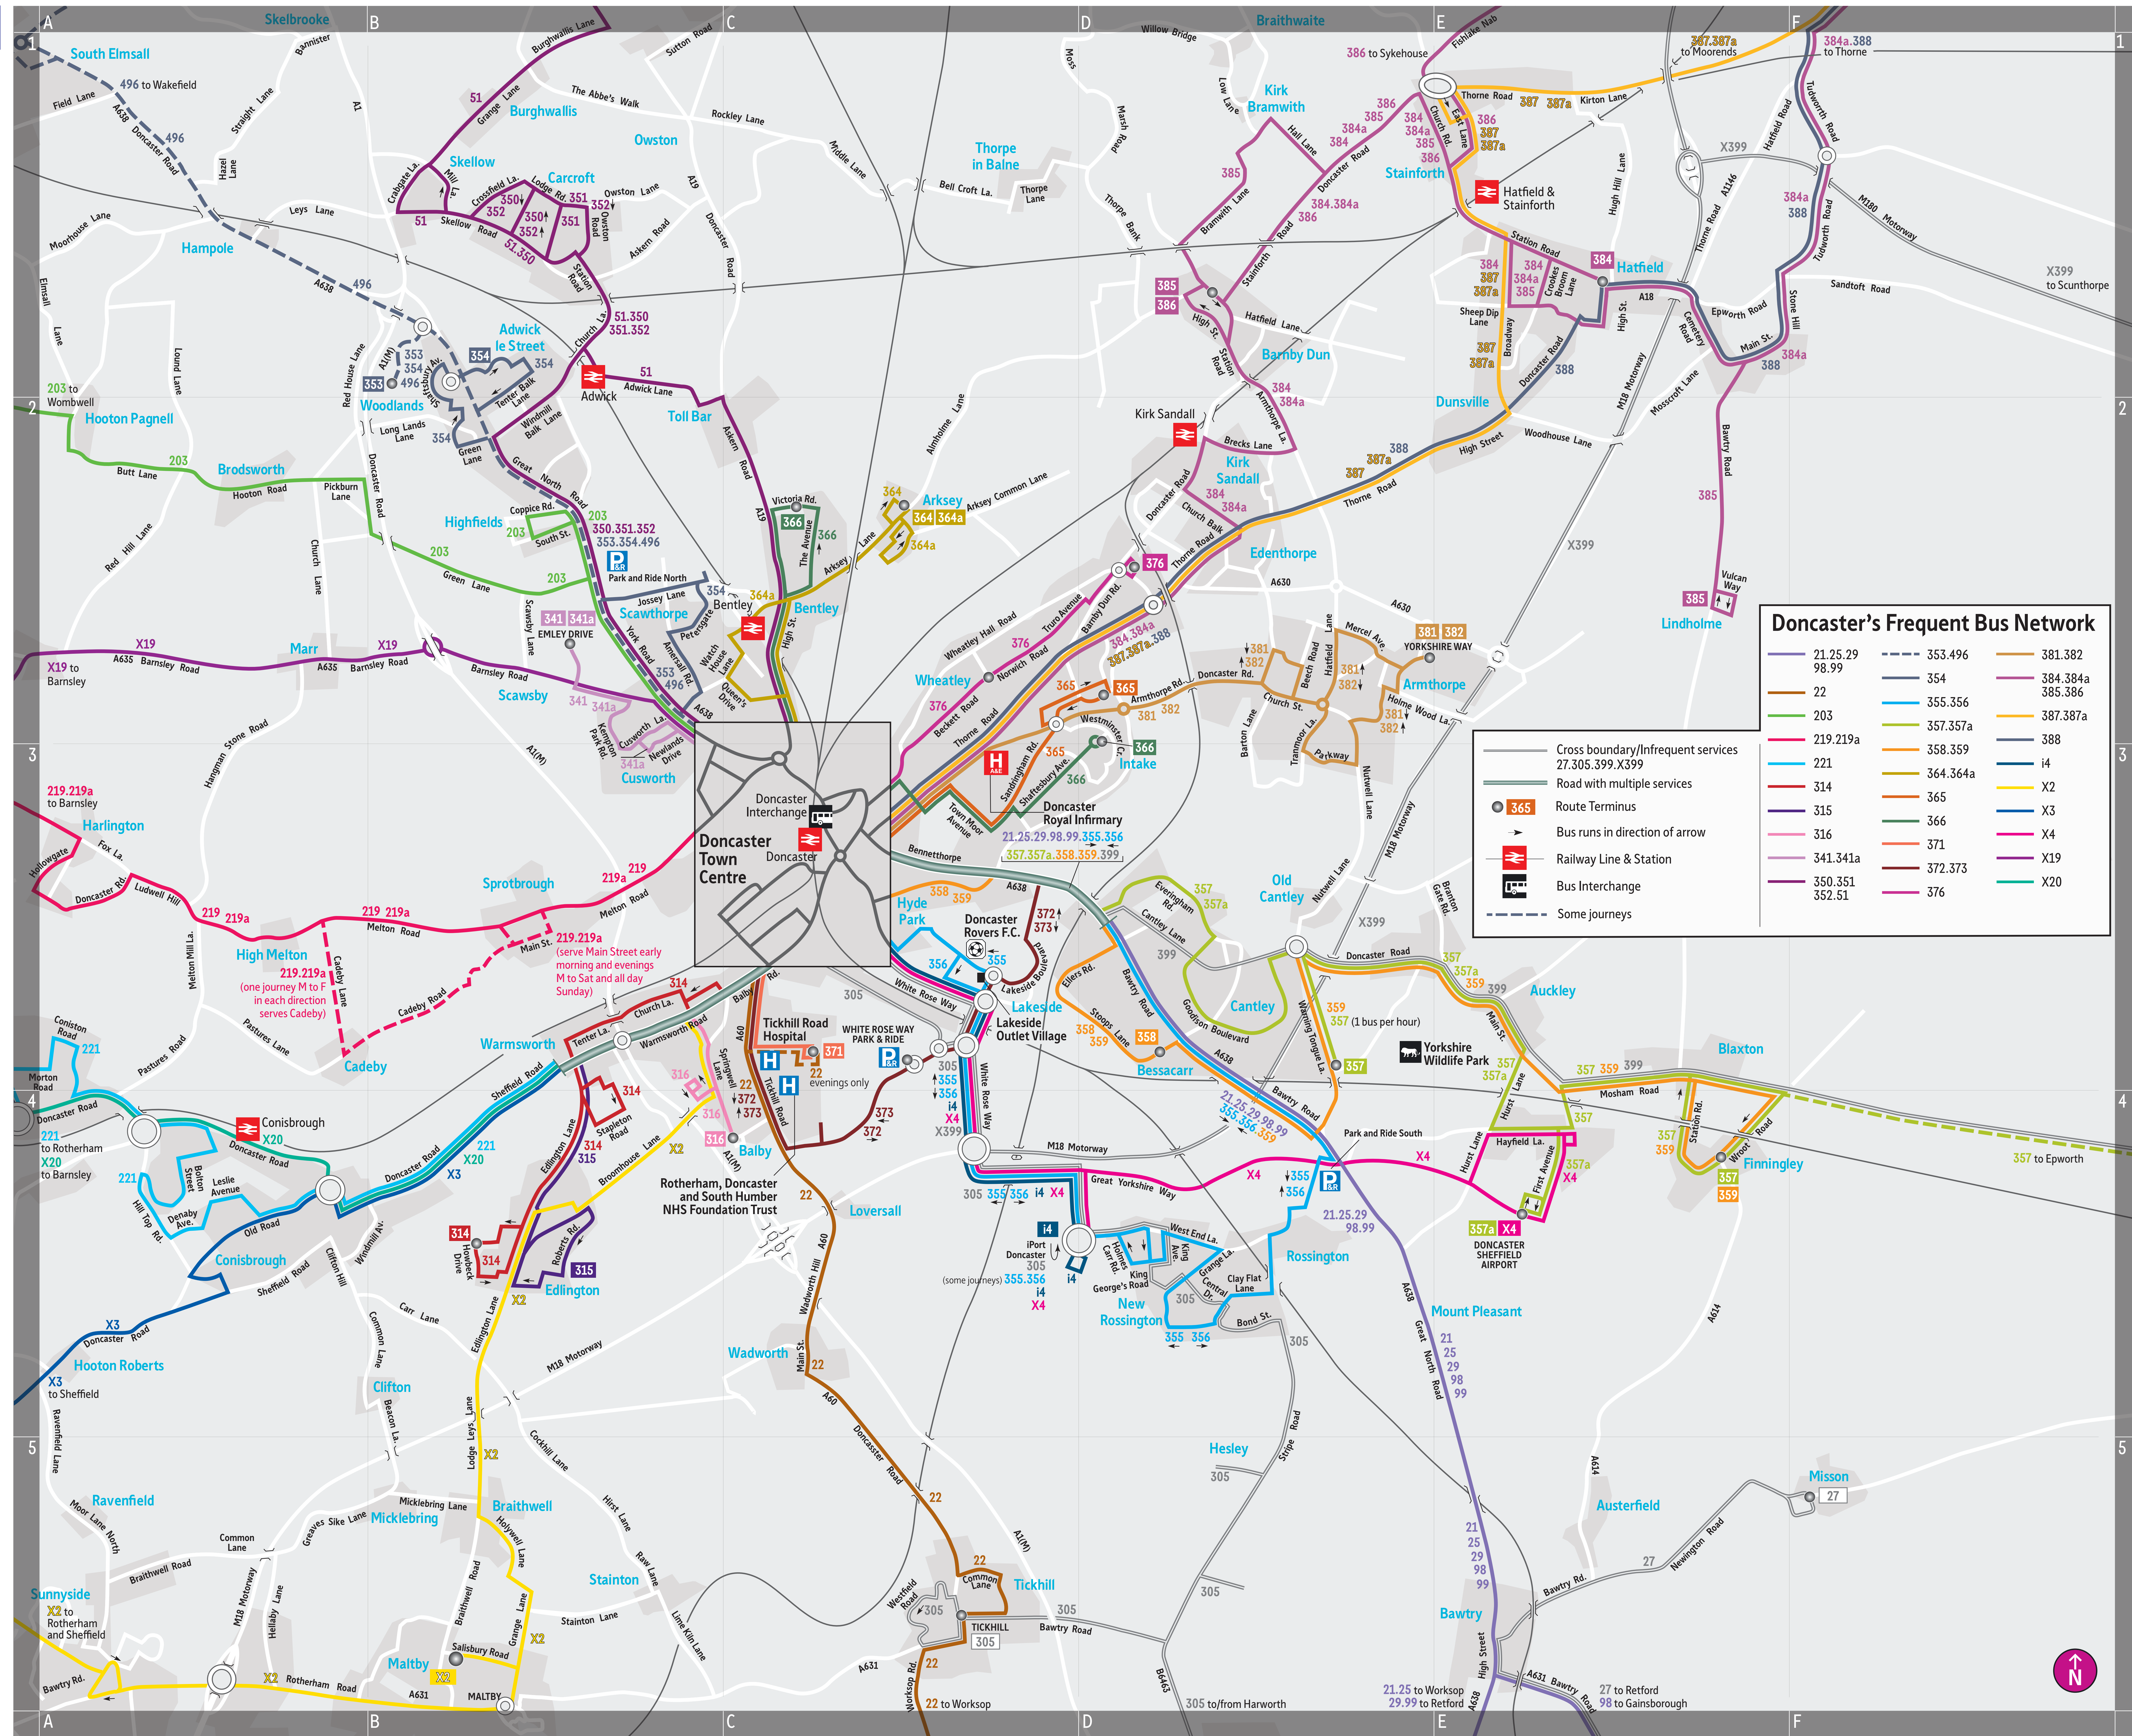

Doncaster Public Transport Map

Doncaster town centre map

Check for service disruptions at travelsouthyorkshire.com/Disruptions

or scan this QR code by using the camera app on your phone