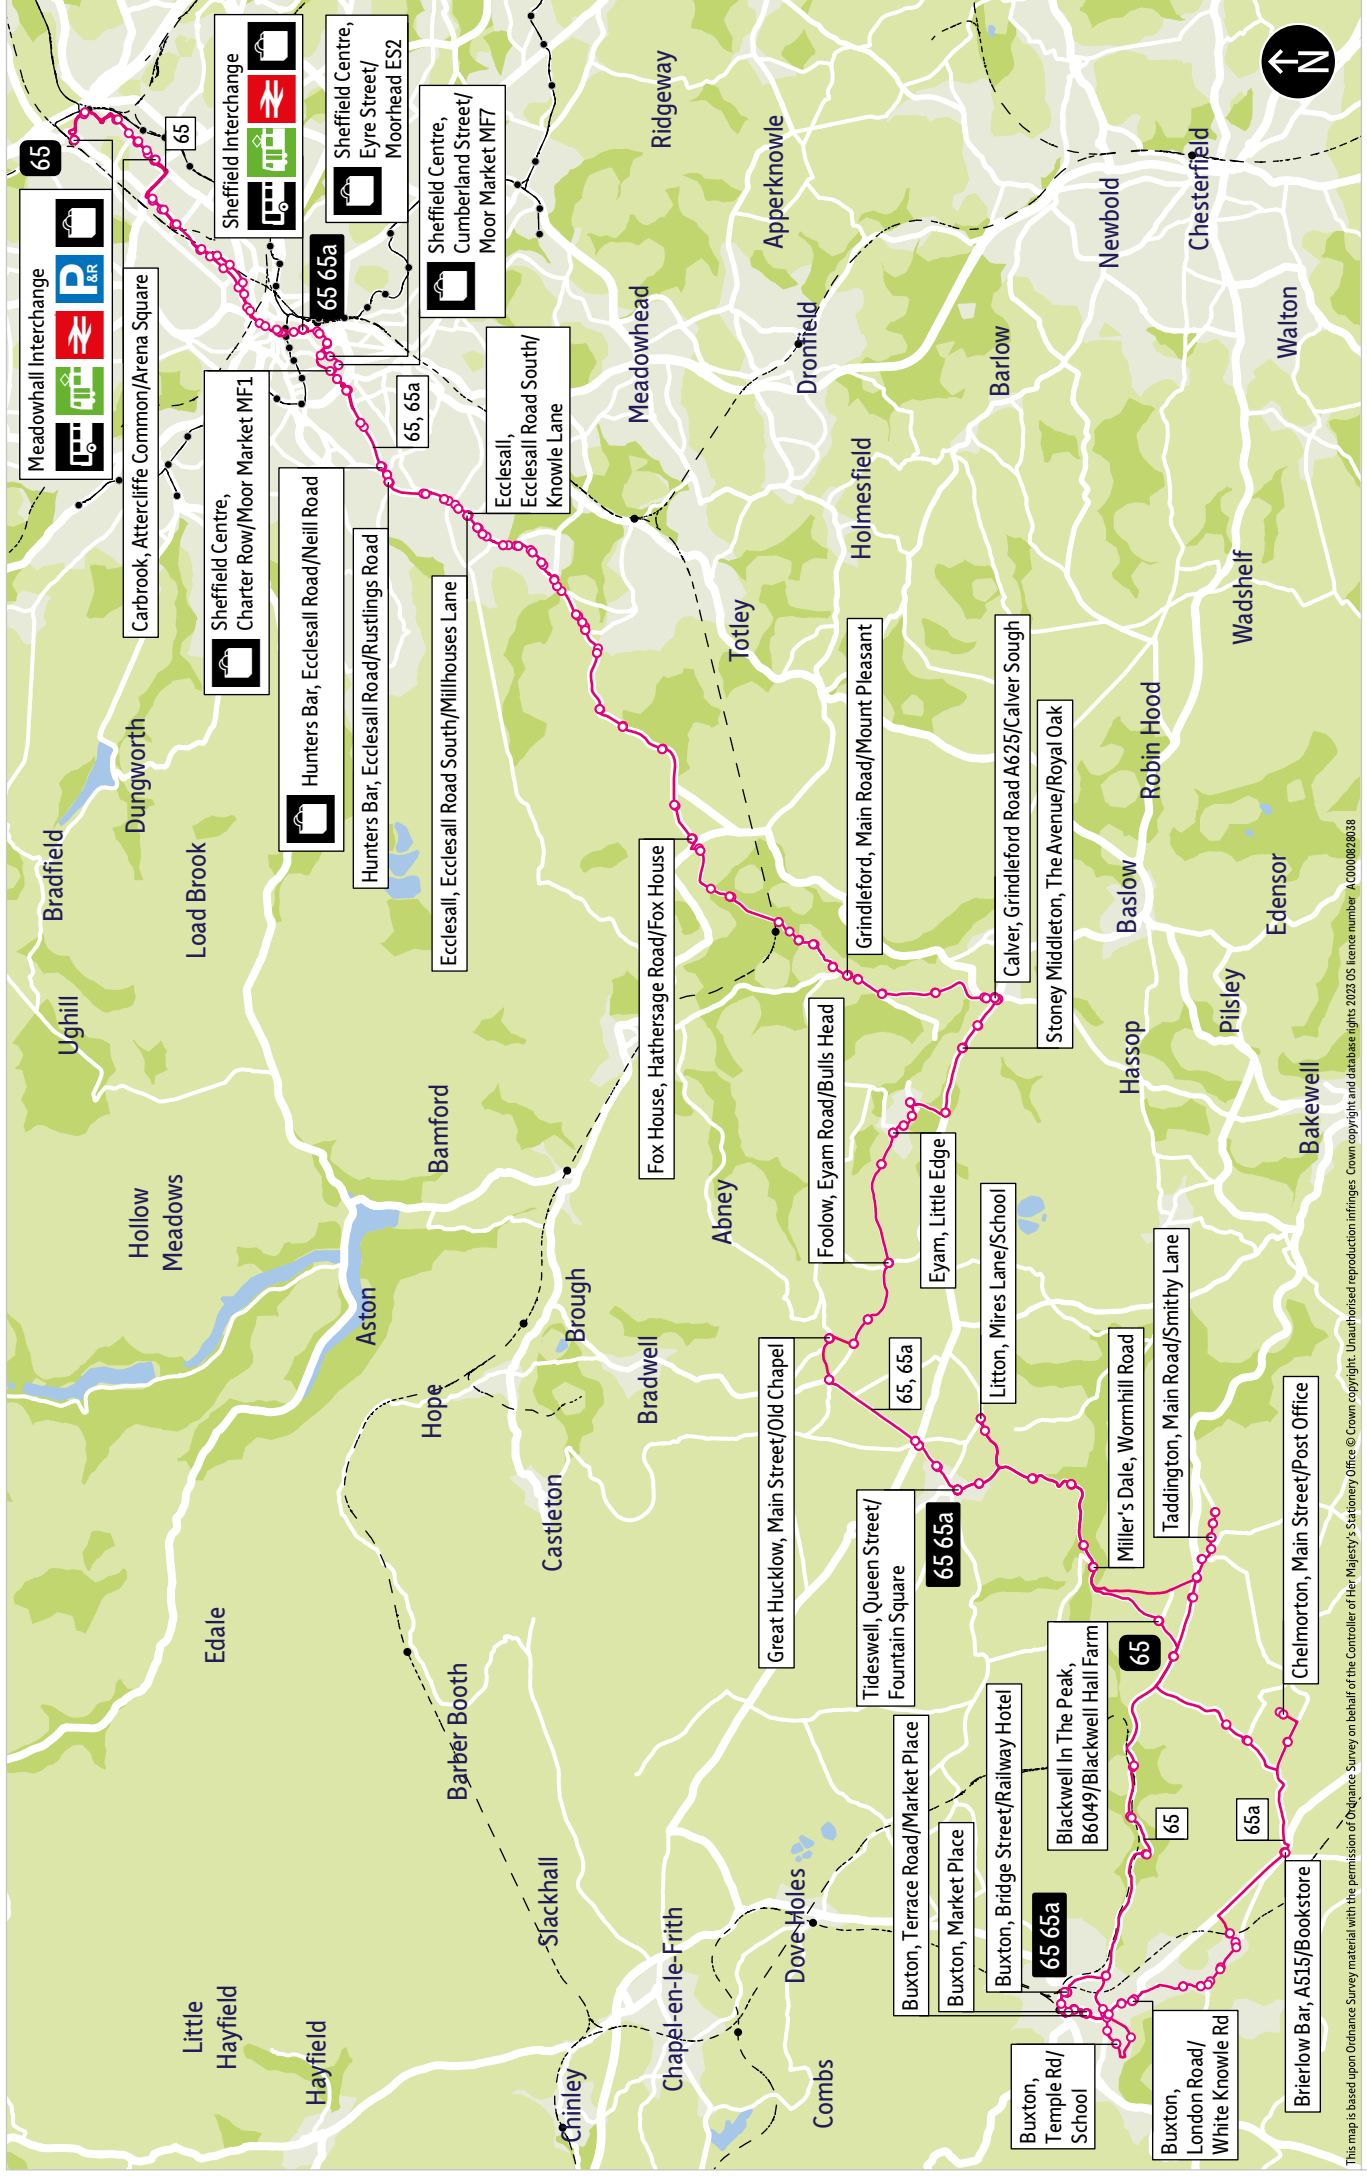

Bus route map for services 65 & 65a

This map is based upon Ordnance Survey material with the permission of Ordnance Survey on behalf of the Controller of Her Majesty's Stationery Office. Crown copyright. Unauthorised reproduction infringes Crown copyright and database rights 2023 OS licence number A 00008228338

- = Terminus point
- = Shopping area
- = Public transport
- = Bus route & stops
- = Rail line & station
- = Tram route & stop