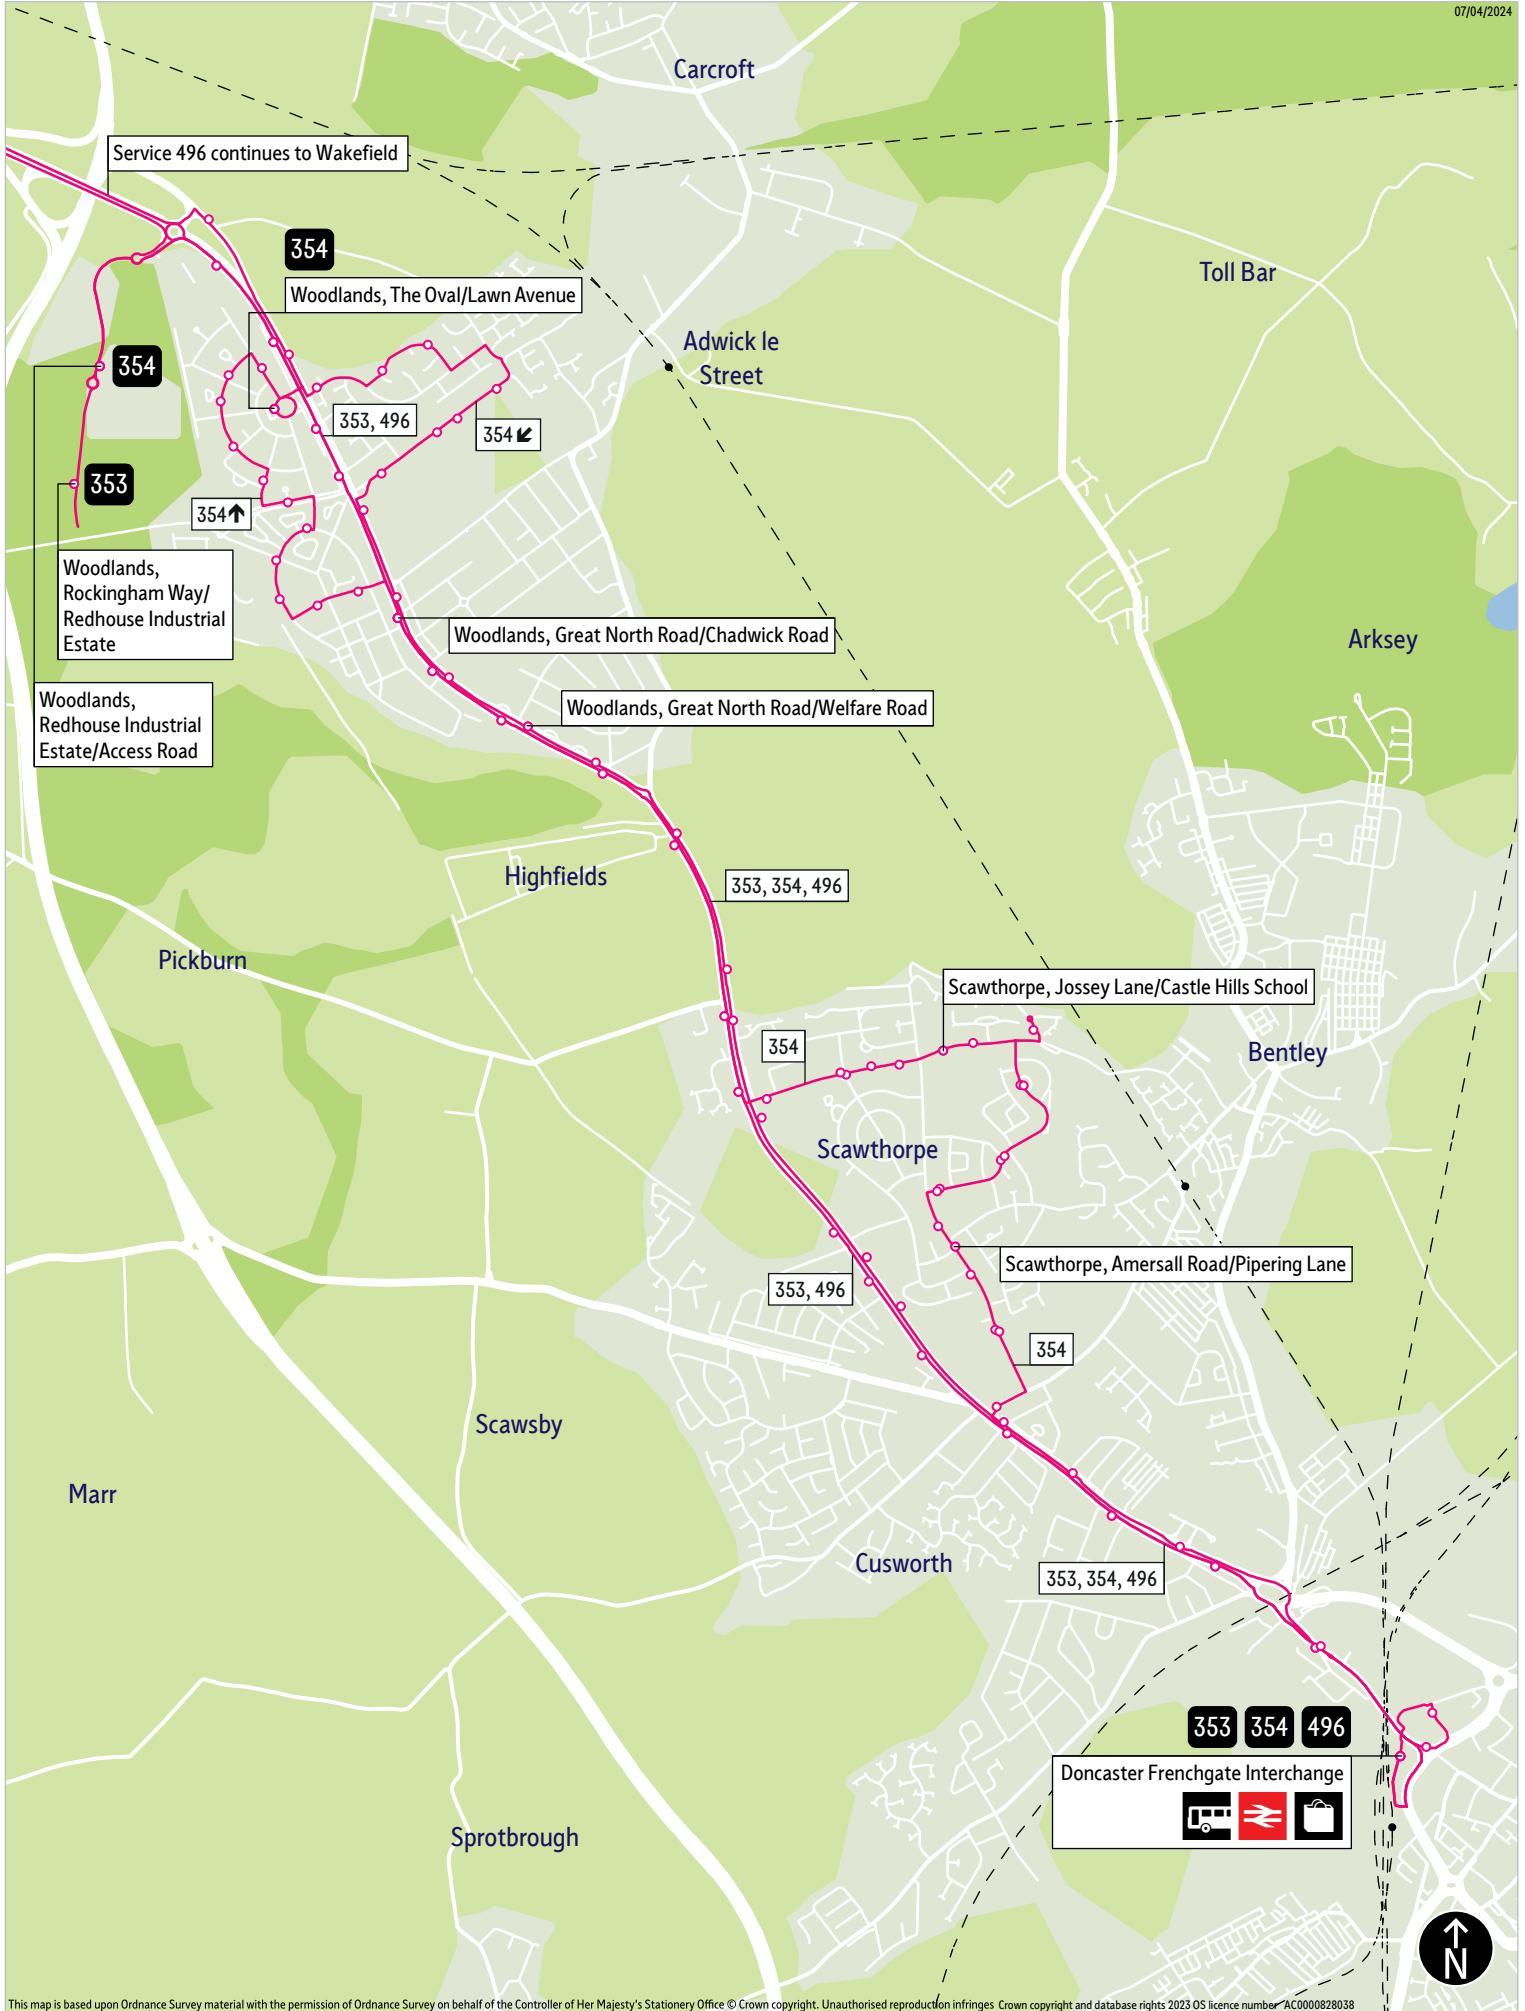

Bus route map for services 353, 354 & 496

07/04/2024

- = Terminus point
- = Public transport
- = Shopping area
- —○— = Bus route & stops
- - - = Rail line & station
- —●— = Tram route & stop