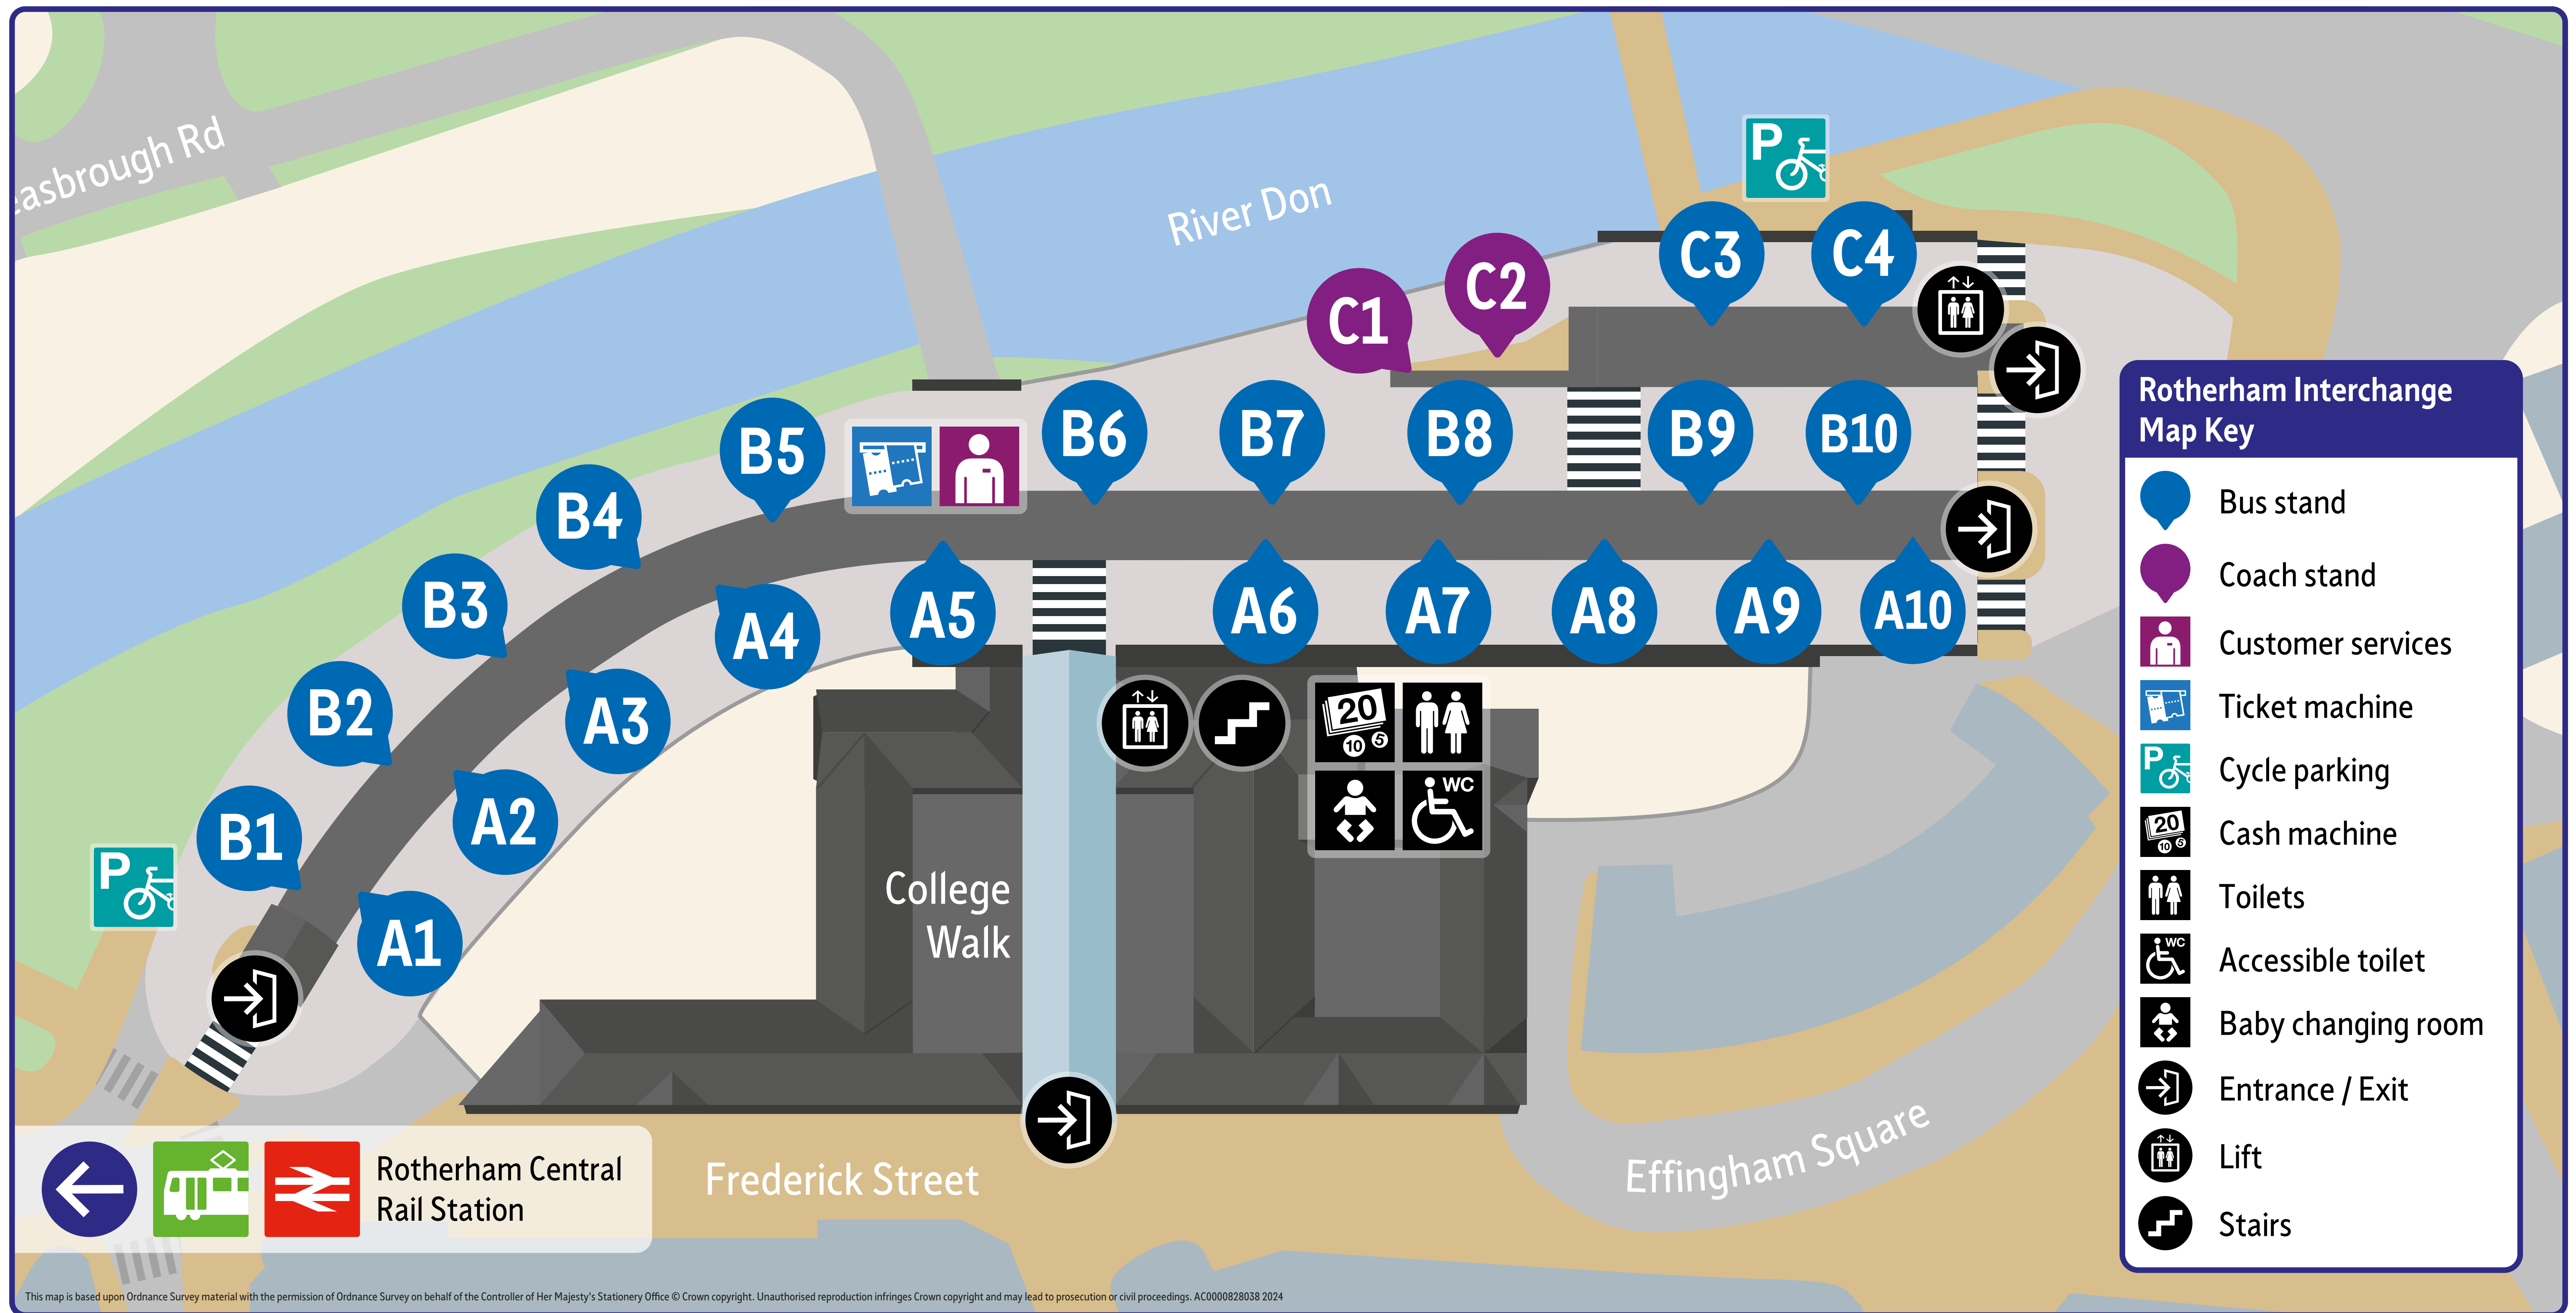

Departure Stand Finder

	Bus stand
	Coach stand
	Customer services
	Ticket machine
	Cycle parking
	Cash machine
	Toilets
	Accessible toilet
	Baby changing room
	Entrance / Exit
	Lift
	Stairs

Service	Towards	Stand	Frequency	Operator
3	Ravenfield Common	A8	1 hour	Cawthornes Travel
7	Barnsley Centre	B5	1 hour	Globe Coaches
8	Upper Haugh	A4	30 mins	Stagecoach
8a	Upper Haugh	A4	1 hour	Stagecoach
9	Rawmarsh	A5	20 mins	Stagecoach
19	Thurcroft Workstop	A7	1 hour	Stagecoach
19a	Thurcroft Workstop	A7	1 hour	Stagecoach
20	Dinnington	A6	3 per day	TM Travel
21	Harthill	A8	1 hour	Stagecoach
22x	Barnsley Centre	A3	15 mins	Stagecoach
44	Chapelton	B5	3 per day	South Pennine
73	Treeton	B10	40 mins	First
107	Swinton	B5	2 per day	South Pennine

Service	Towards	Stand	Frequency	Operator
108	Upper Haugh	A4	Evenings / Sundays only	Stagecoach
109	Upper Haugh	A5	Evenings / Sundays only	Stagecoach
114	Herringthorpe	B2	1 hour	Stagecoach
115	East Herringthorpe	B1	30 mins	First
116	Ravenfield Common	B1	30 mins	First
117	Bramley	A10	2 hours	TM Travel
135	Chapelton	B4	1 hour	Stagecoach
136	Hoyland	B4	3 per day	Stagecoach
137	Meadowhall Sheffield Centre	B4	1 hour	Stagecoach
138	Kimberworth Park	B4	1 hour	Stagecoach
139	Greasbrough	B3	30 mins	First
140	Kimberworth Park	A2	30 mins	First
141	Wingfield	B3	35 mins	First

Service	Towards	Stand	Frequency	Operator
142	Wingfield	A2	35 mins	First
207	Sheffield Centre	A8	Evenings / Sundays only	First
208	Grimethorpe	A5	3 per day	Stagecoach
218	Barnsley Centre	A3	1 hour	Stagecoach
218a	Barnsley Centre	A3	1 hour	Stagecoach
221	Doncaster Centre	A4	20 mins	Stagecoach
X1	Maltby	A9	30 mins	First
X1	Meadowhall Sheffield Centre	B6	30 mins	First
X2	Maltby Doncaster	A9	30 mins	First
X2	Meadowhall Sheffield Centre	B6	30 mins	First
X3	Doncaster Centre	A1	20 mins	First
X3	Meadowhall Sheffield Centre	B7	20 mins	First