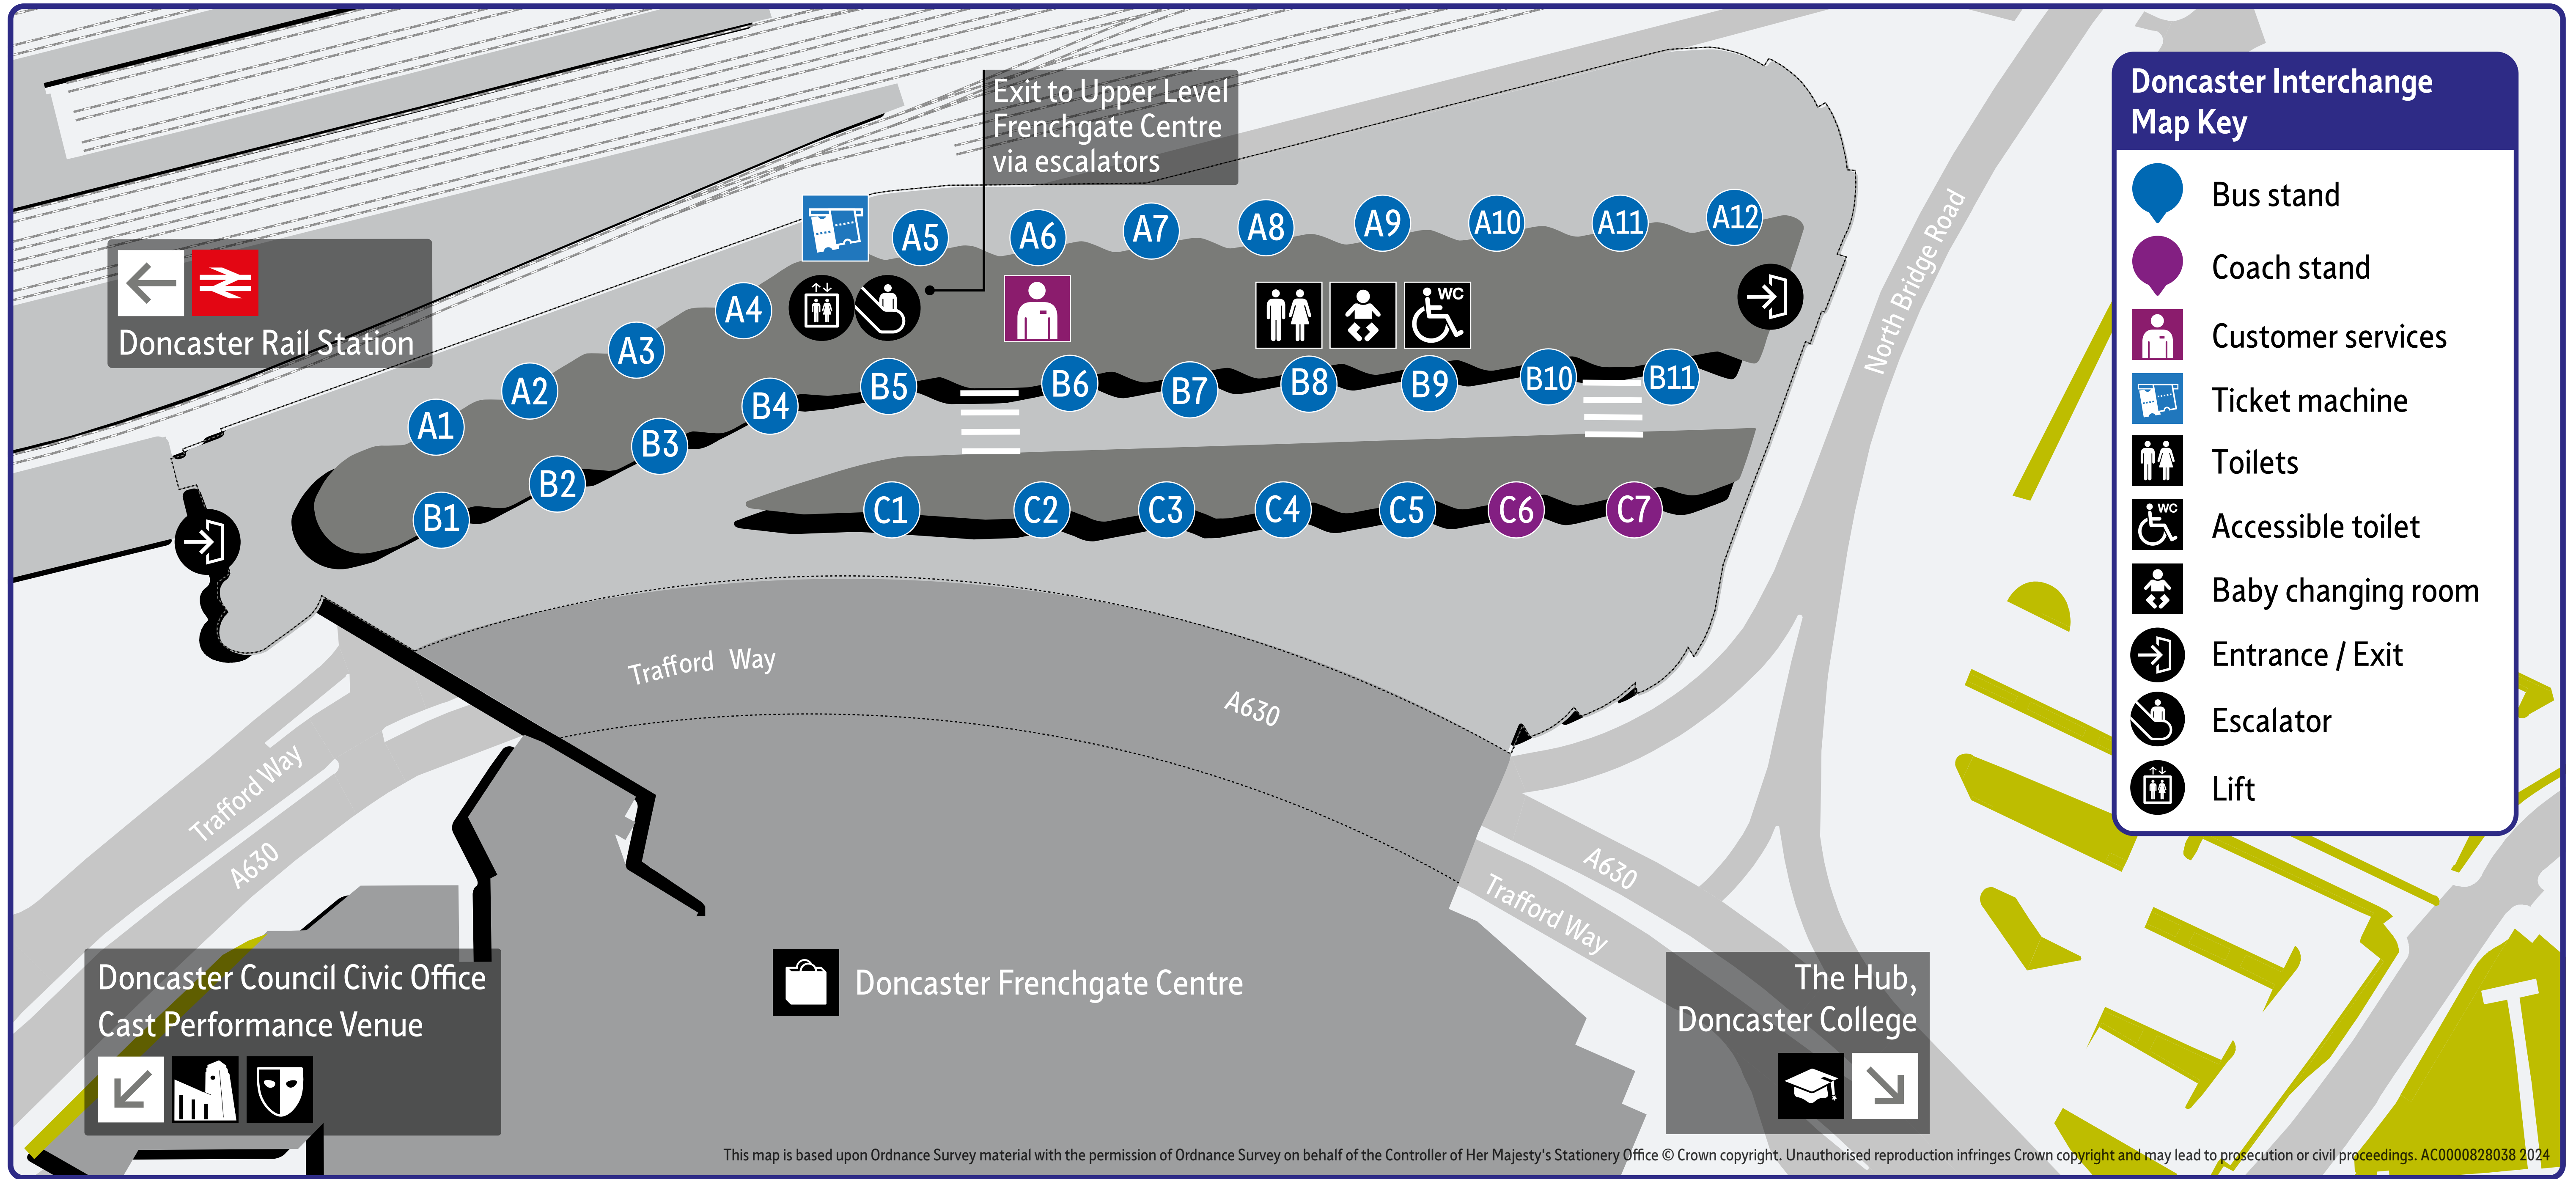

# Departure Stand Finder

Service	Towards	Stand	Frequency	Operator
21	Worksop	B3	1 hour	Stagecoach
22	Worksop	A2	30 mins	Stagecoach
25	Worksop	B3	1 hour	Stagecoach
29	Retford	B3	2 hours	Stagecoach
51	Norton	A6	30 mins	Arriva
98	Gainsborough	B3	2 hours	Stagecoach
99	Retford	B3	1 hour and 5 mins	Stagecoach
203	Wombwell	C4	2 hours	Stagecoach
219	Barnsley Centre	A12	1 hour	Stagecoach
219a	Barnsley Centre	A12	1 Saturday journey	Stagecoach
221	Rotherham Centre	B6	20 mins	Stagecoach
305	Tickhill	A1	2 hours and 30 mins	First
314	Edlington	B8	1 hour and 5 mins	First
315	Edlington	B5	15 mins	First
316	Balby	B4	30 mins	First
341	Scawsby	A12	2 hours	First
341a	Scawsby	A12	2 hours	First
350	Skellow	A9	20 mins	First
351	Carcroft	A9	20 mins	First

Service	Towards	Stand	Frequency	Operator
381	Armthorpe	C2	20 mins	First
382	Armthorpe	C2	20 mins	First
384	Hatfield	C3	30 mins	First
384a	Thorne	C3	Evenings / Sundays only	First
387	Moorends	C3	30 mins	First
387a	Moorends	C3	Evenings / Sundays only	First
388	Thorne	C3	30 mins	First
399	Scunthorpe	C5	2 journeys per day	Hornsby Travel / Stagecoach
496	Wakefield Centre	A6	2 journeys per day	Arriva
i4	Doncaster iPort	A4	Mornings / evenings	First
X2	Sheffield Centre	B4	1 hour	First
X3	Sheffield Centre	B7	20 mins	First
X4	Auckley / Doncaster Sheffield Airport	A3	1 hour	Goodfellows / First
X19	Barnsley Centre	A11	1 hour	Stagecoach
X20	Barnsley Centre	B8	1 hour and 5 mins	Globe Coaches
X399	Scunthorpe	C5	1 journey per day	Hornsby Travel
<b>Coach Services</b>		C5 C6		
<b>National Express</b>		C7		